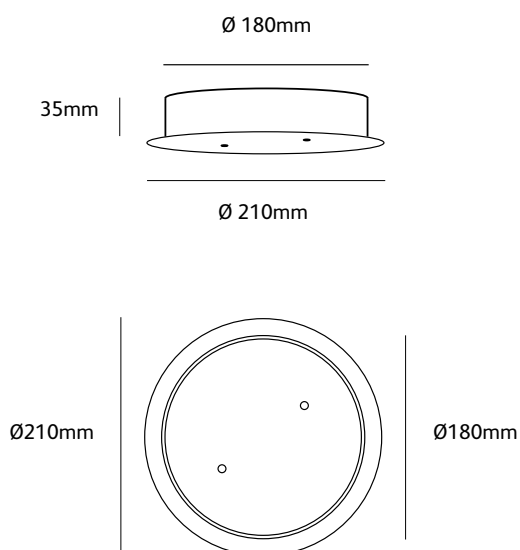

tubular

suspension set 2 light

Tubular driver box options set vertical & horizontal set 2.
Combination 1 x vertical medium, 1x horizontal small.

Driver box	driver box round 2 light Øxh 210x35mm black (optional white)

Set 2 is available in option color and tower

TU.SU.SET.COL.2L	color 2 light

TU.SU.SET.TOW.2L	tower 2 light