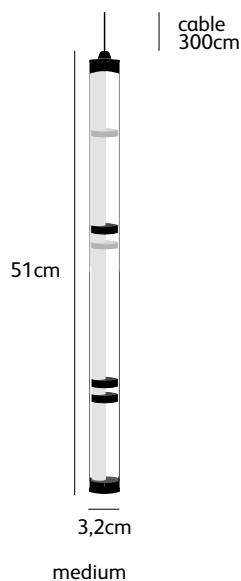

Order code	TU.SU.COL.M.*
Dimensions Øxw	3,2x51cm
Standard cable length	300cm
Light source	integrated LED 6,8W / 2700K
Net. weight	0,6kg
D river	dimnable driver dimmer not included

Order code	TU.SU.COL.L.*
Dimensions Øxw	3,2x75cm
Standard cable length	300cm
Light source	integrated LED 10,2W / 2700K
Net. weight	0,9kg
Driver	dimnable driver dimmer not included

Order code	TU.SU.COL.M.HOR.*
Dimensions Øxw	3,2x51cm
Standard cable length	300cm
Light source	integrated LED 6,8W / 2700K
Net. weight	0,6kg
Driver	dimnable driver dimmer not included

Order code	TU.SU.COL.L.HOR.*
Dimensions Øxw	3,2x75cm
Standard cable length	300cm
Light source	integrated LED 10,2W / 2700K
Net. weight	0,9kg
Driver	dimnable driver dimmer not included

suspension lamp tower

TU.SU.TOW.L & TU.SU.TOW.M
tubular suspension lamp tower large & tubular suspension lamp tower medium

colors

* Add the code you require to the main part number or check our price list for a total part number overview.

Check www.jaccomaris.com for the latest colors, materials and details or scan the QR code.

Order code	TU.SU.TOW.S
Dimensions Øxw	3,2x27cm
Standard cable length	300cm
Light source	integrated LED 3,4W / 2700K
Net. weight	0,2kg
Driver	dimnable driver dimmer not included
Order code	TU.SU.TOW.M
Dimensions Øxw	3,2x51cm
Standard cable length	300cm
Light source	integrated LED 6,8W / 2700K
Net. weight	0,4kg
Driver	dimnable driver dimmer not included
Order code	TU.SU.TOW.L
Dimensions Øxw	3,2x75cm
Standard cable length	300cm
Light source	integrated LED 10,2W / 2700K
Net. weight	0,7kg
Driver	dimnable driver dimmer not included
Driver box options	see page 8 for more information