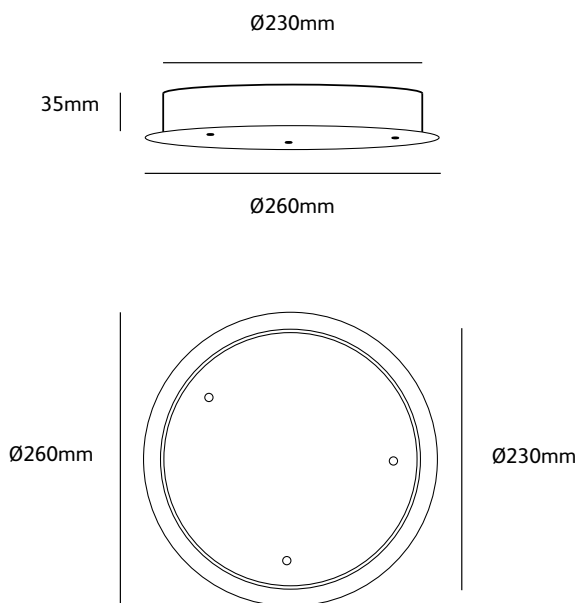

Tubular driver box options set vertical & horizontal set 3.
Combination 1x vertical large, 1x horizontal medium, 1x horizontal small.

Driver box	driver box round 3 light Øxh 260x35mm black (optional white)

Set 3 is available in option color and tower

TU.SU.SET.COL.3L	color 3 light

TU.SU.SET.TOW.3L	tower 3 light