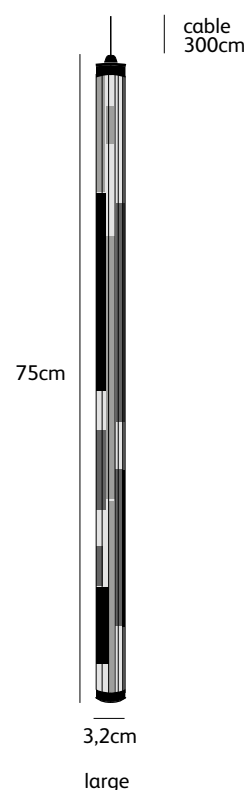

tubular

suspension lamp color shake

colors

* Add the code you require to the main part number or check our price list for a total part number overview.

Check www.jaccomaris.com for the latest colors, materials and details or scan the QR code.

Order code	TU.SU.COL.S.*
Dimensions Øxw	3,2x27cm
Standard cable length	300cm
Light source	integrated LED 3,4W / 2700K
Net. weight	0,3kg
Driver	dimnable driver dimmer not included

Order code	TU.SU.COL.M.*
Dimensions Øxw	3,2x51cm
Standard cable length	300cm
Light source	integrated LED 6,8W / 2700K
Net. weight	0,6kg
D river	dimnable driver dimmer not included

Order code	TU.SU.COL.L.*
Dimensions Øxw	3,2x75cm
Standard cable length	300cm
Light source	integrated LED 10,2W / 2700K
Net. weight	0,9kg
Driver	dimnable driver dimmer not included

Driver box options **see page 8 for more information**