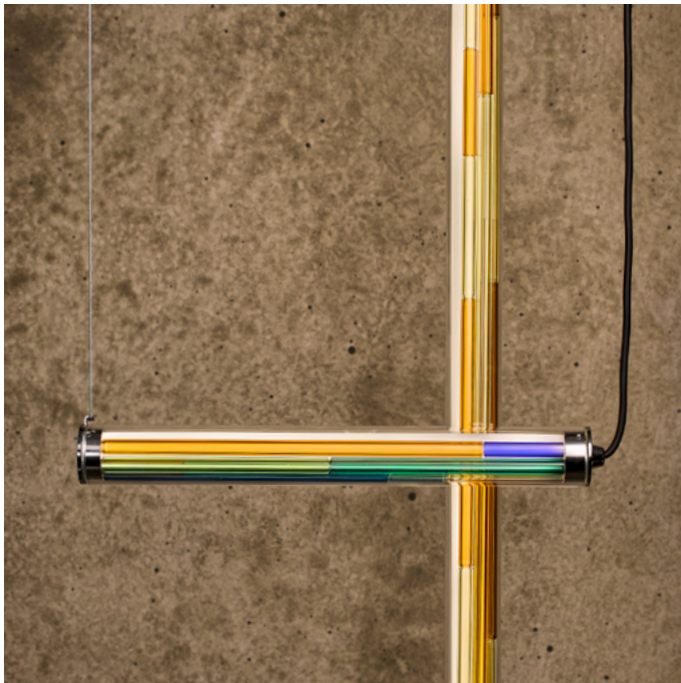

Jacco
maris

tubular

suspension lamp

tubular suspension lamp color shake

tubular

Crafted with the utmost precision and artistic vision, Jacco Maris Design proudly presents Tubular, a refined collection of glass lighting that embodies elegance and innovation. Drawing inspiration from the timeless beauty of stained glass windows and the artistry of Tiffany, Jacco Maris introduces two distinctive interpretations within the Tubular collection. The collection is offered in pre-composed sets or can be fully configured by the customer. Tubular is designed in collaboration with Wesly Boom.

tubular suspension lamp tower

tubular

suspension lamp color shake

tubular suspension lamp color shake

colors

* Add the code you require to the main part number or check our price list for a total part number overview.

Order code	TU.SU.COL.M.*
Dimensions Øxw	3,2x51cm
Standard cable length	300cm
Light source	integrated LED 6,8W / 2700K
Net. weight	0,6kg
D river	dimnable driver dimmer not included

Order code	TU.SU.COL.L.*
Dimensions Øxw	3,2x75cm
Standard cable length	300cm
Light source	integrated LED 10,2W / 2700K
Net. weight	0,9kg
Driver	dimnable driver dimmer not included

Driver box options **see page 8 for more information**

tubular

suspension lamp color shake horizontal

TU.SU.COL.S.HOR.MIX

tubular suspension lamp small color shake horizontal color mix

colors

* Add the code you require to the main part number or check our price list for a total part number overview.