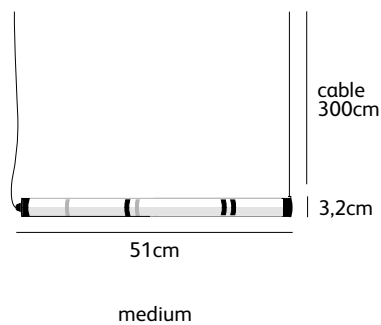

tubular

suspension lamp tower horizontal

colors

* Add the code you require to the main part number or check our price list for a total part number overview.

Check www.jaccomarism.com for the latest colors, materials and details or scan the QR code.

Order code	TU.SU.TOW.S.HOR
Dimensions Øxw	3,2x27cm
Standard cable length	300cm
Light source	integrated LED 3,4W / 2700K
Net. weight	0,2kg
Driver	dimnable driver dimmer not included

Order code	TU.SU.TOW.M.HOR
Dimensions Øxw	3,2x51cm
Standard cable length	300cm
Light source	integrated LED 6,8W / 2700K
Net. weight	0,4kg
Driver	dimnable driver dimmer not included

Order code	TU.SU.TOW.L.HOR
Dimensions Øxw	3,2x75cm
Standard cable length	300cm
Light source	integrated LED 10,2W / 2700K
Net. weight	0,7kg
Driver	dimnable driver dimmer not included

Driver box options	see page 8 for more information