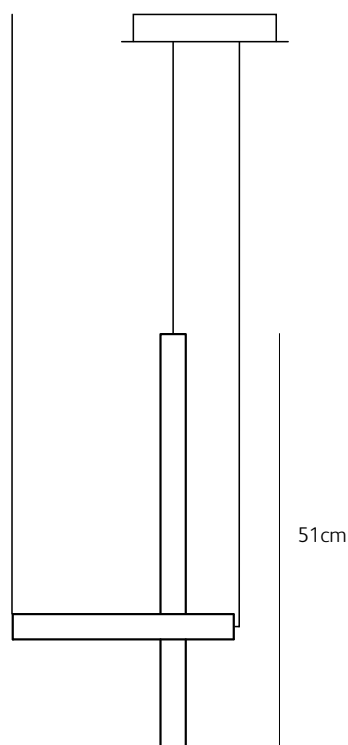

tubular

suspension set 2 light

Tubular driver box options set vertical & horizontal set 2.
Combination 1 x vertical medium, 1x horizontal small.

Driver box	driver box round 2 light Øxh 210x35mm black (optional white)

Set 2 is available in option color and tower

TU.SU.SET.COL.2L	color 2 light

TU.SU.SET.TOW.2L	tower 2 light