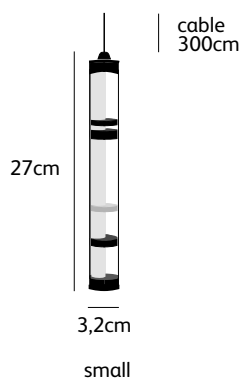

Order code	TU.SU.COL.M.*
Dimensions Øxw	3,2x51cm
Standard cable length	300cm
Light source	integrated LED 6,8W / 2700K
Net. weight	0,6kg
D river	dimnable driver dimmer not included

Order code	TU.SU.COL.L.*
Dimensions Øxw	3,2x75cm
Standard cable length	300cm
Light source	integrated LED 10,2W / 2700K
Net. weight	0,9kg
Driver	dimnable driver dimmer not included

Order code	TU.SU.COL.M.HOR.*
Dimensions Øxw	3,2x51cm
Standard cable length	300cm
Light source	integrated LED 6,8W / 2700K
Net. weight	0,6kg
Driver	dimnable driver dimmer not included

Order code	TU.SU.COL.L.HOR.*
Dimensions Øxw	3,2x75cm
Standard cable length	300cm
Light source	integrated LED 10,2W / 2700K
Net. weight	0,9kg
Driver	dimnable driver dimmer not included

suspension lamp tower

TU.SU.TOW.L & TU.SU.TOW.M
tubular suspension lamp tower large & tubular suspension lamp tower medium

colors

* Add the code you require to the main part number or check our price list for a total part number overview.

Check www.jaccomaris.com for the latest colors, materials and details or scan the QR code.

Order code	TU.SU.TOW.S
Dimensions Øxw	3,2x27cm
Standard cable length	300cm
Light source	integrated LED 3,4W / 2700K
Net. weight	0,2kg
Driver	dimnable driver dimmer not included
Order code	TU.SU.TOW.M
Dimensions Øxw	3,2x51cm
Standard cable length	300cm
Light source	integrated LED 6,8W / 2700K
Net. weight	0,4kg
Driver	dimnable driver dimmer not included
Order code	TU.SU.TOW.L
Dimensions Øxw	3,2x75cm
Standard cable length	300cm
Light source	integrated LED 10,2W / 2700K
Net. weight	0,7kg
Driver	dimnable driver dimmer not included
Driver box options	see page 8 for more information