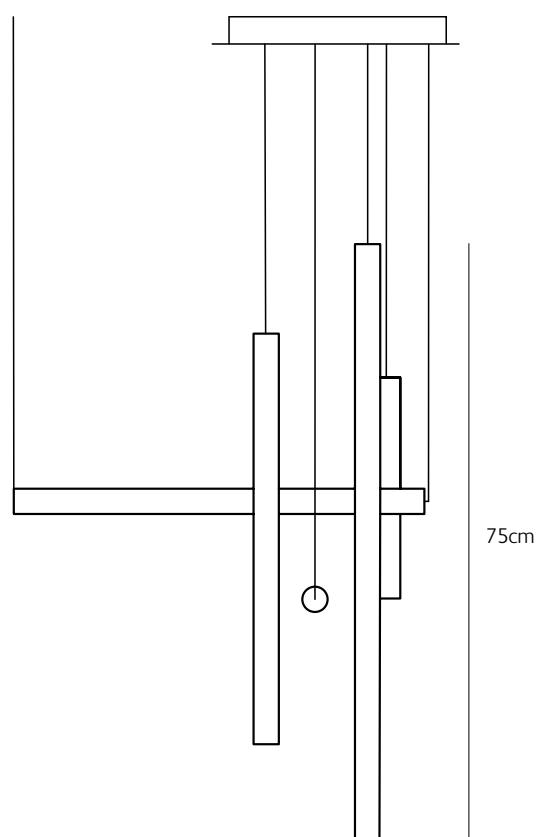

tubular

suspension set 5 light

Tubular driver box options set vertical & horizontal set 5.
Combination 1x vertical large, 1x vertical medium, 1x vertical small,
1x horizontal medium, 1x horizontal small.

Driver box	driver box round 5 light Øxh 310x35mm black (optional white)

Set 5 is available in option color and tower

TU.SU.SET.COL.5L	color 5 light

TU.SU.SET.TOW.5L	tower 5 light