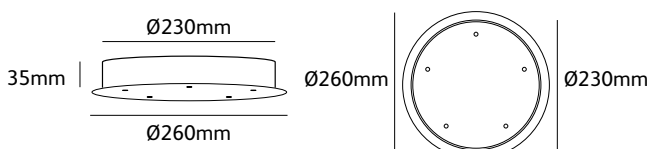

(d) TU.DB.R.5L.T1.*