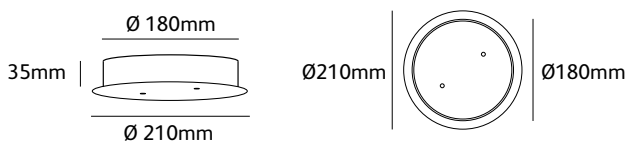

(b) TU.DB.R.2L.*