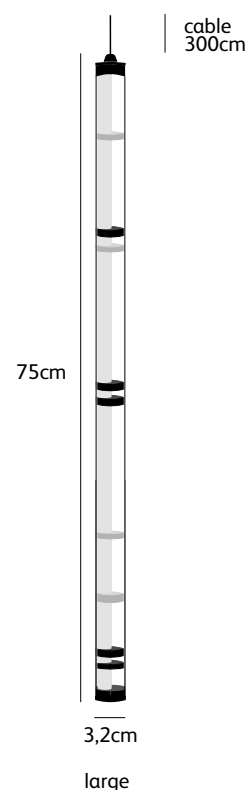

tubular

suspension lamp tower

colors

* Add the code you require to the main part number or check our price list for a total part number overview.

Check www.jaccomaris.com for the latest colors, materials and details or scan the QR code.

Order code	TU.SU.TOW.S
Dimensions Øxw	3,2x27cm
Standard cable length	300cm
Light source	integrated LED 3,4W / 2700K
Net. weight	0,2kg
Driver	dimnable driver dimmer not included
Order code	TU.SU.TOW.M
Dimensions Øxw	3,2x51cm
Standard cable length	300cm
Light source	integrated LED 6,8W / 2700K
Net. weight	0,4kg
Driver	dimnable driver dimmer not included
Order code	TU.SU.TOW.L
Dimensions Øxw	3,2x75cm
Standard cable length	300cm
Light source	integrated LED 10,2W / 2700K
Net. weight	0,7kg
Driver	dimnable driver dimmer not included
Driver box options	see page 8 for more information