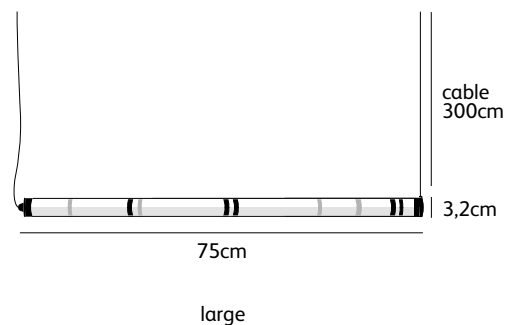

tubular

suspension lamp tower horizontal

colors

* Add the code you require to the main part number or check our price list for a total part number overview.

Check www.jaccomarism.com for the latest colors, materials and details or scan the QR code.

Order code	TU.SU.TOW.S.HOR
Dimensions Øxw	3,2x27cm
Standard cable length	300cm
Light source	integrated LED 3,4W / 2700K
Net. weight	0,2kg
Driver	dimnable driver dimmer not included

Order code	TU.SU.TOW.M.HOR
Dimensions Øxw	3,2x51cm
Standard cable length	300cm
Light source	integrated LED 6,8W / 2700K
Net. weight	0,4kg
Driver	dimnable driver dimmer not included

Order code	TU.SU.TOW.L.HOR
Dimensions Øxw	3,2x75cm
Standard cable length	300cm
Light source	integrated LED 10,2W / 2700K
Net. weight	0,7kg
Driver	dimnable driver dimmer not included

Driver box options	see page 8 for more information