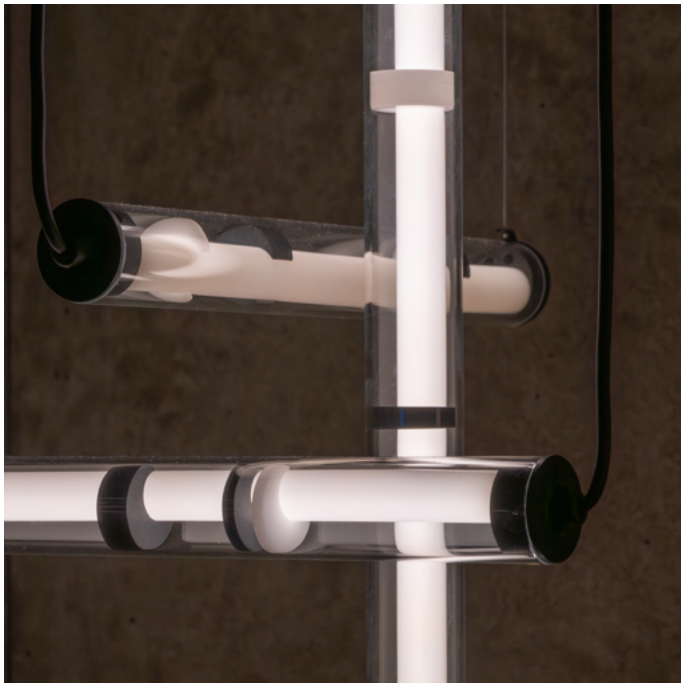

Jacco
maris

tubular

suspension lamp

tubular suspension lamp color shake

tubular

Crafted with the utmost precision and artistic vision, Jacco Maris Design proudly presents Tubular, a refined collection of glass lighting that embodies elegance and innovation. Drawing inspiration from the timeless beauty of stained glass windows and the artistry of Tiffany, Jacco Maris introduces two distinctive interpretations within the Tubular collection. The collection is offered in pre-composed sets or can be fully configured by the customer. Tubular is designed in collaboration with Wesly Boom.

suspension lamp tower

TU.SU.TOW.L & TU.SU.TOW.M
tubular suspension lamp tower large & tubular suspension lamp tower medium

colors

* Add the code you require to the main part number or check our price list for a total part number overview.

tubular

suspension lamp tower horizontal

TU.SU.SET.TOW.3L
tubular suspension lamp tower set 3 light, vertical & horizontal

colors

* Add the code you require to the main part number or check our price list for a total part number overview.