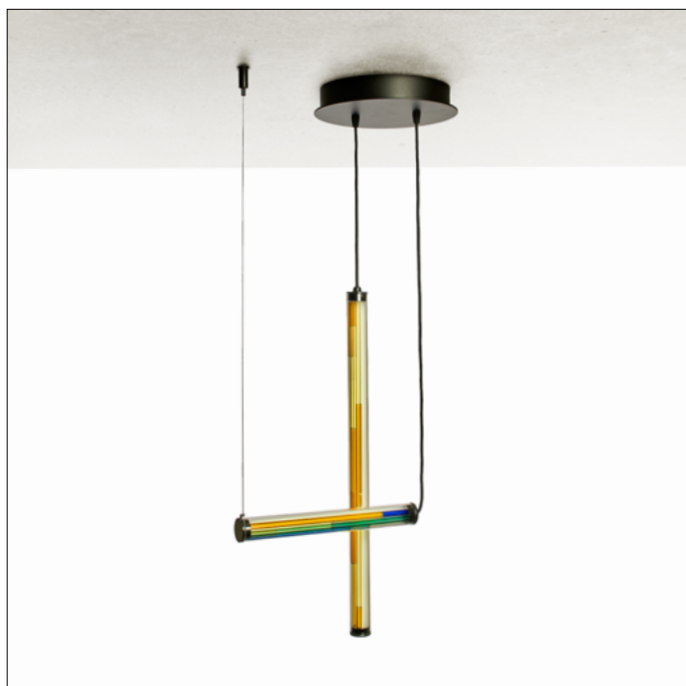

Jacco
maris

tubular

suspension lamp

tubular suspension lamp color shake

tubular

Crafted with the utmost precision and artistic vision, Jacco Maris Design proudly presents Tubular, a refined collection of glass lighting that embodies elegance and innovation. Drawing inspiration from the timeless beauty of stained glass windows and the artistry of Tiffany, Jacco Maris introduces two distinctive interpretations within the Tubular collection. The collection is offered in pre-composed sets or can be fully configured by the customer. Tubular is designed in collaboration with Wesly Boom.

tubular

suspension lamp tower horizontal

TU.SU.SET.TOW.3L
tubular suspension lamp tower set 3 light, vertical & horizontal

colors

* Add the code you require to the main part number or check our price list for a total part number overview.

(a) TU.DB.R.1L.*

(b) TU.DB.R.2L.*

(c) TU.DB.R.3L.*

(d) TU.DB.R.5L.T1.*

(e) TU.DB.R.5L.T2.*

tubular

suspension set 2 light

TU.SU.SET.COL.2L
tubular suspension lamp color set 2 light, vertical & horizontal