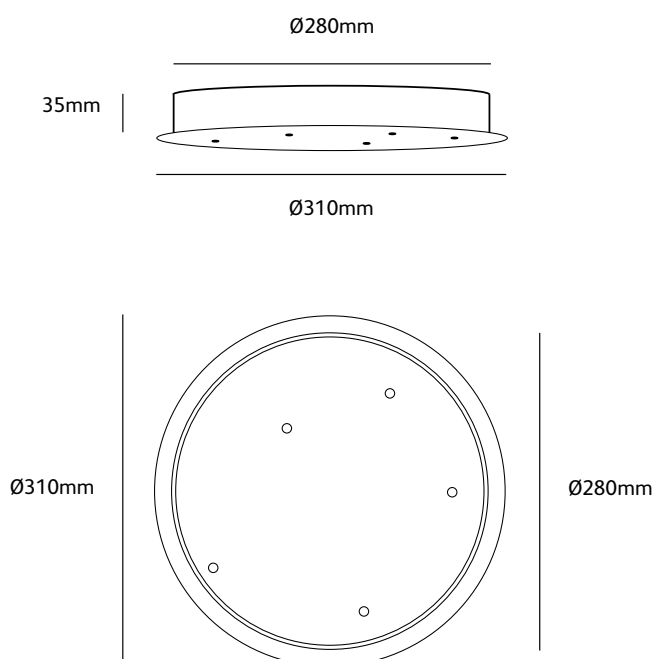

tubular

suspension set 5 light

Tubular driver box options set vertical & horizontal set 5.
Combination 1x vertical large, 1x vertical medium, 1x vertical small,
1x horizontal medium, 1x horizontal small.

Driver box	driver box round 5 light Øxh 310x35mm black (optional white)

Set 5 is available in option color and tower

TU.SU.SET.COL.5L	color 5 light

TU.SU.SET.TOW.5L	tower 5 light