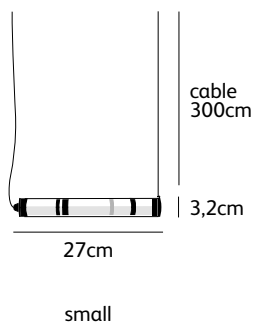

tubular

suspension lamp tower horizontal

colors

* Add the code you require to the main part number or check our price list for a total part number overview.

Check www.jaccomarism.com for the latest colors, materials and details or scan the QR code.

Order code	TU.SU.TOW.S.HOR
Dimensions Øxw	3,2x27cm
Standard cable length	300cm
Light source	integrated LED 3,4W / 2700K
Net. weight	0,2kg
Driver	dimnable driver dimmer not included

Order code	TU.SU.TOW.M.HOR
Dimensions Øxw	3,2x51cm
Standard cable length	300cm
Light source	integrated LED 6,8W / 2700K
Net. weight	0,4kg
Driver	dimnable driver dimmer not included

Order code	TU.SU.TOW.L.HOR
Dimensions Øxw	3,2x75cm
Standard cable length	300cm
Light source	integrated LED 10,2W / 2700K
Net. weight	0,7kg
Driver	dimnable driver dimmer not included

Driver box options	see page 8 for more information