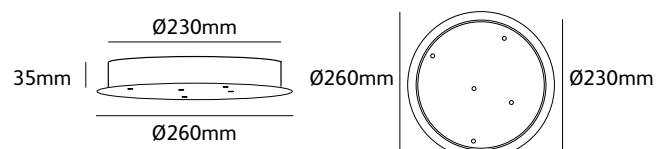

Check www.jaccomarism.com for the latest colors, materials and details or scan the QR code.

Order code	TU.SU.TOW.S.HOR
Dimensions Øxw	3,2x27cm
Standard cable length	300cm
Light source	integrated LED 3,4W / 2700K
Net. weight	0,2kg
Driver	dimnable driver dimmer not included

Standard driver box (a)	driver box round 2 light Øxh 90x45mm black (optional white)
Optional driver box (b)	driver box round 2 light Øxh 180x35mm black (optional white)
Optional driver box (c)	driver box round 3 light Øxh 180x35mm black (optional white)
Optional driver box (d)	driver box round 5 light , type 1 Øxh 230x35mm black (optional white)
Optional driver box (e)	driver box round 5 light, type 2 Øxh 230x35mm black (optional white)

(a) TU.DB.R.1L.*

(b) TU.DB.R.2L.*

(c) TU.DB.R.3L.*

(d) TU.DB.R.5L.T1.*

(e) TU.DB.R.5L.T2.*

tubular

suspension set 2 light

TU.SU.SET.COL.2L
tubular suspension lamp color set 2 light, vertical & horizontal

Tubular driver box options set vertical & horizontal set 2.
Combination 1 x vertical medium, 1x horizontal small.

Driver box	driver box round 2 light Øxh 210x35mm black (optional white)
------------	---