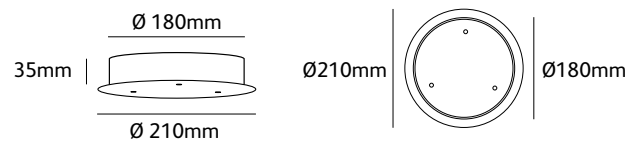

(c) TU.DB.R.3L.*