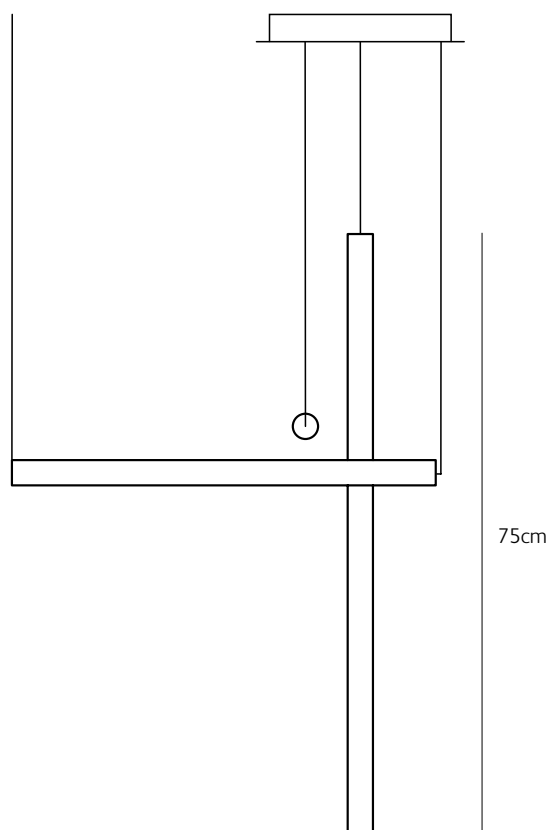

Tubular driver box options set vertical & horizontal set 3.
Combination 1x vertical large, 1x horizontal medium, 1x horizontal small.

Driver box	driver box round 3 light Øxh 260x35mm black (optional white)

Set 3 is available in option color and tower

TU.SU.SET.COL.3L	color 3 light

TU.SU.SET.TOW.3L	tower 3 light