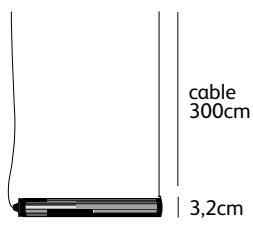

tubular

suspension lamp color shake horizontal

TU.SU.COL.S.HOR.MIX

tubular suspension lamp small color shake horizontal color mix

colors

* Add the code you require to the main part number or check our price list for a total part number overview.

Check www.jaccomarism.com for the latest colors, materials and details or scan the QR code.

Order code	TU.SU.COL.S.HOR.*
Dimensions Øxw	3,2x27cm
Standard cable length	300cm
Light source	integrated LED 3,4W / 2700K
Net. weight	0,3kg
Driver	dimnable driver dimmer not included

Order code	TU.SU.COL.M.HOR.*
Dimensions Øxw	3,2x51cm
Standard cable length	300cm
Light source	integrated LED 6,8W / 2700K
Net. weight	0,6kg
Driver	dimnable driver dimmer not included

Order code	TU.SU.COL.L.HOR.*
Dimensions Øxw	3,2x75cm
Standard cable length	300cm
Light source	integrated LED 10,2W / 2700K
Net. weight	0,9kg
Driver	dimnable driver dimmer not included

Driver box options	see page 8 for more information

27cm

small

51cm

medium

75cm

large