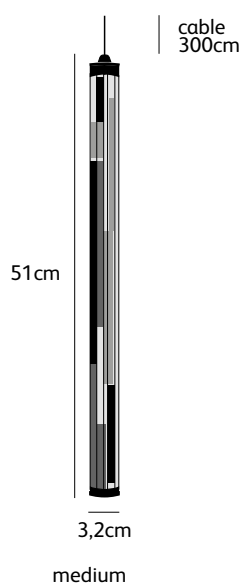

tubular

suspension lamp color shake

colors

* Add the code you require to the main part number or check our price list for a total part number overview.

Check www.jaccomaris.com for the latest colors, materials and details or scan the QR code.

Order code	TU.SU.COL.S.*
Dimensions Øxw	3,2x27cm
Standard cable length	300cm
Light source	integrated LED 3,4W / 2700K
Net. weight	0,3kg
Driver	dimnable driver dimmer not included

Order code	TU.SU.COL.M.*
Dimensions Øxw	3,2x51cm
Standard cable length	300cm
Light source	integrated LED 6,8W / 2700K
Net. weight	0,6kg
D river	dimnable driver dimmer not included

Order code	TU.SU.COL.L.*
Dimensions Øxw	3,2x75cm
Standard cable length	300cm
Light source	integrated LED 10,2W / 2700K
Net. weight	0,9kg
Driver	dimnable driver dimmer not included

Driver box options **see page 8 for more information**