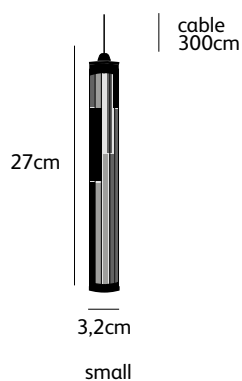

tubular

suspension lamp color shake

colors

* Add the code you require to the main part number or check our price list for a total part number overview.

Check www.jaccomaris.com for the latest colors, materials and details or scan the QR code.

Order code	TU.SU.COL.S.*
Dimensions Øxw	3,2x27cm
Standard cable length	300cm
Light source	integrated LED 3,4W / 2700K
Net. weight	0,3kg
Driver	dimnable driver dimmer not included

Order code	TU.SU.COL.M.*
Dimensions Øxw	3,2x51cm
Standard cable length	300cm
Light source	integrated LED 6,8W / 2700K
Net. weight	0,6kg
D river	dimnable driver dimmer not included

Order code	TU.SU.COL.L.*
Dimensions Øxw	3,2x75cm
Standard cable length	300cm
Light source	integrated LED 10,2W / 2700K
Net. weight	0,9kg
Driver	dimnable driver dimmer not included

Driver box options **see page 8 for more information**