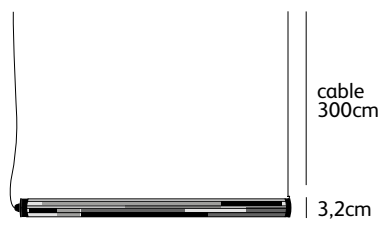

51cm

medium