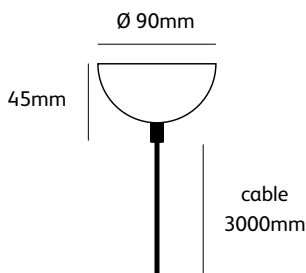

tubular

driver & driver box options

Tubular is standard complemented with driver box (a) Øxh 90x45mm black (standard). Please note that if you choose another driver box option below, driver box (a) will no longer be included. Driver options Dali or Triac.

Standard driver box (a)	driver box round 2 light Øxh 90x45mm black (optional white)
Optional driver box (b)	driver box round 2 light Øxh 180x35mm black (optional white)
Optional driver box (c)	driver box round 3 light Øxh 180x35mm black (optional white)
Optional driver box (d)	driver box round 5 light , type 1 Øxh 230x35mm black (optional white)
Optional driver box (e)	driver box round 5 light, type 2 Øxh 230x35mm black (optional white)

(a) TU.DB.R.1L.*