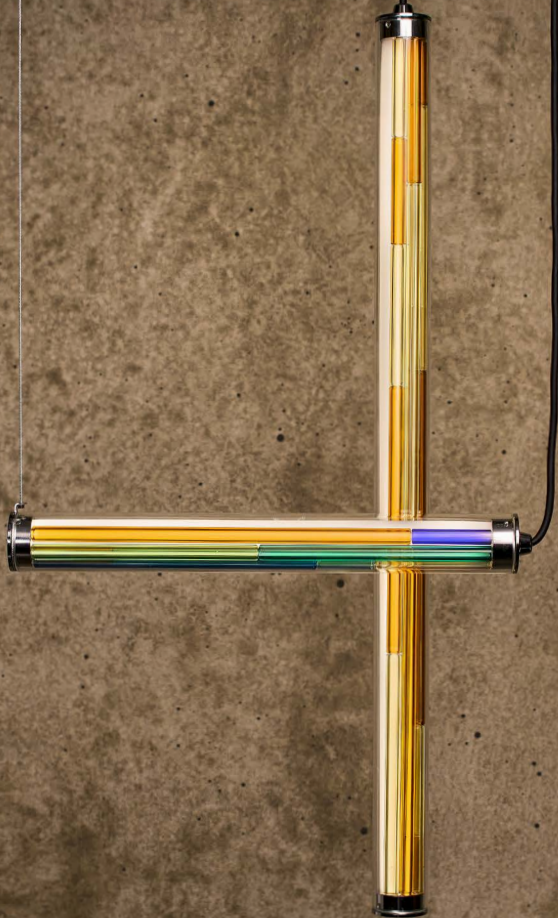

Jacco
maris

tubular suspension sets

Crafted with the utmost precision and artistic vision, Jacco Maris Design proudly presents Tubular, a refined collection of glass lighting that embodies elegance and innovation. Drawing inspiration from the timeless beauty of stained glass windows and the artistry of Tiffany, Jacco Maris introduces two distinctive interpretations within the Tubular collection. The collection is offered in pre-composed sets or can be fully configured by the customer. Tubular is designed in collaboration with Wesly Boom.

TU.SU.SET.COL.2L vertical & horizontal, tubular 2 light
combi 1 x vertical medium, 1x horizontal small

TU.SU.SET.COL.3L vertical & horizontal, tubular 3 light
combi 1x vertical large, 1x horizontal medium, 1x horizontal small

TU.SU.SET.COL.5L vertical & horizontal, tubular 5 light
combi 1x vertical large, 1x vertical medium, 1x vertical small, 1x horizontal medium, 1x horizontal small

TU.SU.SET.COL.2L

TU.SU.SET.COL.3L

TU.SU.SET.COL.5L