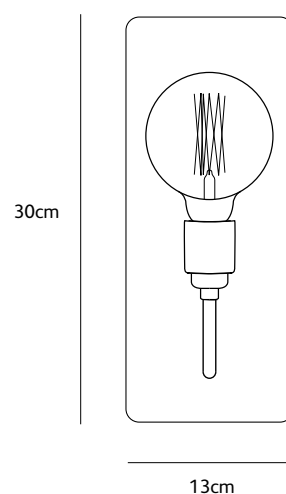

what?

wall lamp

Order code	WH.01.WA.BRO
Dimensions wxdxh	13x13x30cm
Light source	light bulb included 6W LED filament Ø 9,5cm 2200K / 480 lm
Lampholder	E27
Net. weight	4kg
Dimming	dimmable, dimmer not included

colors & materials

Check www.jaccomarism.com for the latest colors, materials and details or scan the QR code.