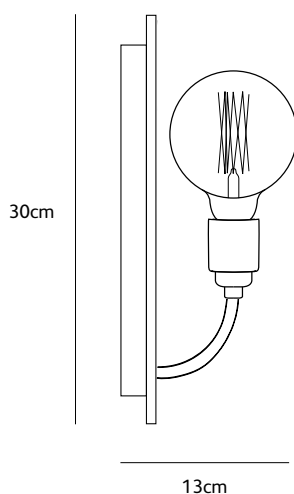

what?

wall lamp

Order code	WH.01.WA.BRO
Dimensions wxdxh	13x13x30cm
Light source	light bulb included 6W LED filament Ø 9,5cm 2200K / 480 lm
Lampholder	E27
Net. weight	4kg
Dimming	dimmable, dimmer not included

colors & materials

Check www.jaccomarism.com for the latest colors, materials and details or scan the QR code.