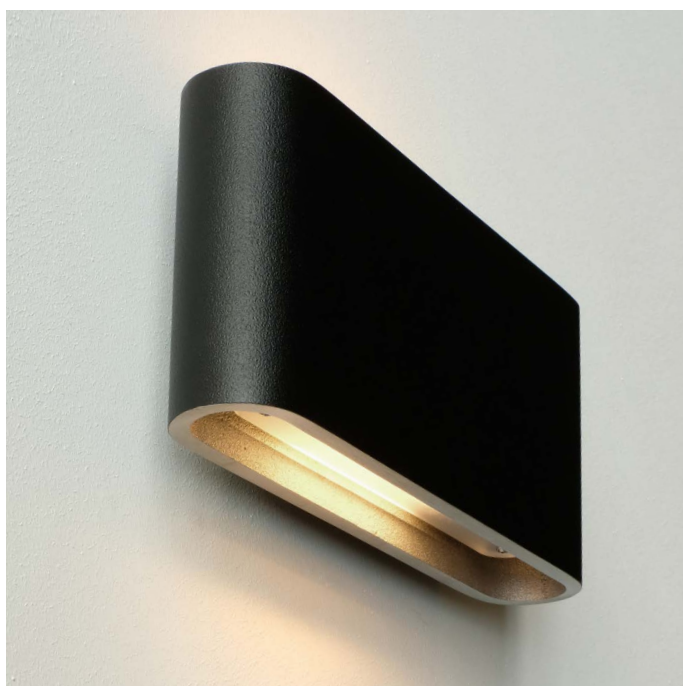

solo

wall lamp indoor wall lamp outdoor

solo

Our Solo collection, a tribute to Jacco Maris' much-loved dog Solo, is truly a unique breed of its own. The collections' character is subtly revealed with a small paw print tucked away at the base of each wall fixture, serving as a heartfelt tribute. Each piece is hand cast and polished. Emitting a gentle, diffused LED light, these fixtures establish a relaxing and lavish atmosphere, like a visual retreat for your senses. Solo is offered either in cast solid bronze with a hint of patina for a vintage bronze appearance or in cast aluminum with a powder coat finish. It includes both up and down lighting and is also available in an outdoor variant.

colors & materials

Check www.jaccomaris.com for the latest colors, materials and details or scan the QR code.

All solo wall indoor fixtures bronze are made of solid bronze.

solo

wall lamp indoor LED aluminium 26cm

SO.WA.LED.ABL
solo wall lamp indoor LED aluminium black

Order code	SO.WA.LED.*
Dimensions wxdxh	26x7,5x13cm
Light source	integrated LED 6,5W up & 6,5W down 2700K / 1300 lm
Weight/Packaging	
Net. weight	2,5kg
Gross weight	3kg
Packaging	31x22x9cm
Driver	trailing & leading edge dimnable driver dimmer not included
Wall mount	assembled in fixture distance between secure holes 12cm

colors & materials

Check www.jaccomaris.com for the latest colors, materials and details or scan the QR code.

IP 20 All solo wall indoor fixtures aluminium are powder coated on the outside and contain the original aluminium housing inside.