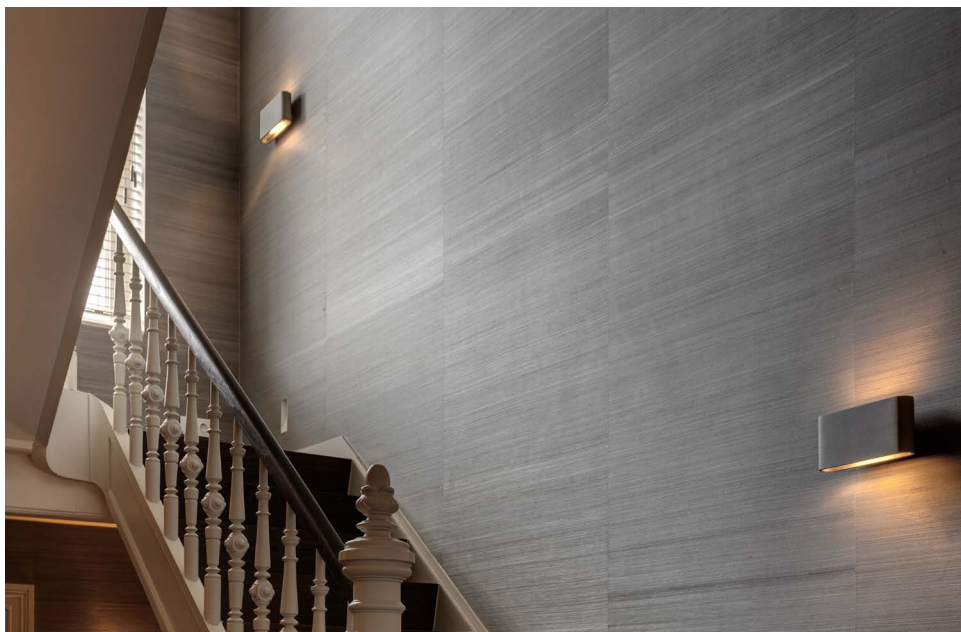

SO.WA.LED.SPECIAL solo wall lamp indoor LED customized color
Project MH1 architecten
The Art of Living Magazine HCB Part V
Photography Jurrit van der Waal