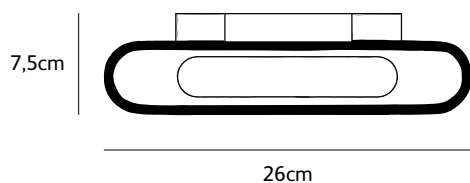

solo

wall lamp outdoor LED 26cm

Order code	SOLO-OUTD.LED.*
Dimensions wxdxh	26x7,5x13cm
Lamp source	integrated LED 6,5W up & 6,5W down 2700K / 1300 lm (3000K on request)
Weight/Packaging	
Net. weight	2,5kg (bronze: 6kg)
Gross weight	3kg (bronze: 6,5kg)
Packaging	31x22x9cm
Dimming	not dimmable non dimmable driver
Wall mount	assembled in fixture distance between secure holes 12cm

colors & materials

Check www.jaccomaris.com for the latest colors, materials and details or scan the QR code.

top view

front view

IP 55 All aluminium solo wall outdoor fixtures are powder coated both inside and outside. All solo wall outdoor fixtures bronze are made of solid bronze.

Colors and materials as shown on the images may slightly differ from reality.
Any typing errors in the text and interim changes to the collections or specifications are all subject to change.

www.jaccomaris.com
28/03/2025