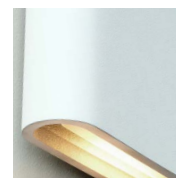

* **ARR** aluminium
ruby red powder
coated

* **ASA** aluminium
sand powder
coated

* **ASW** aluminium
shaded white
powder coated

solo

colors and materials

outdoor lamp LED 26cm standard

* **BL**
black powder
coated

* **BRO**
bronze

* **LA**
latte powder
coated

* **MR**
marone powder
coated

* **VG**
verdi grey powder
coated

* **WH**
white powder
coated

special

* **AN**
anodic brown
powder coated

* **CA**
camel powder
coated

* **EG**
elephant grey
powder coated

* **LS**
light sand
powder coated

* **MO**
moss powder
coated

* **NA**
navajo powder
coated

* **NB**
noble bronze
powder coated

* **PB**
powder blue
powder coated

* **PP**
powder pink
powder coated