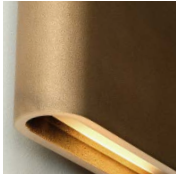

wall lamp LED bronze 26cm

* **BRO**
bronze