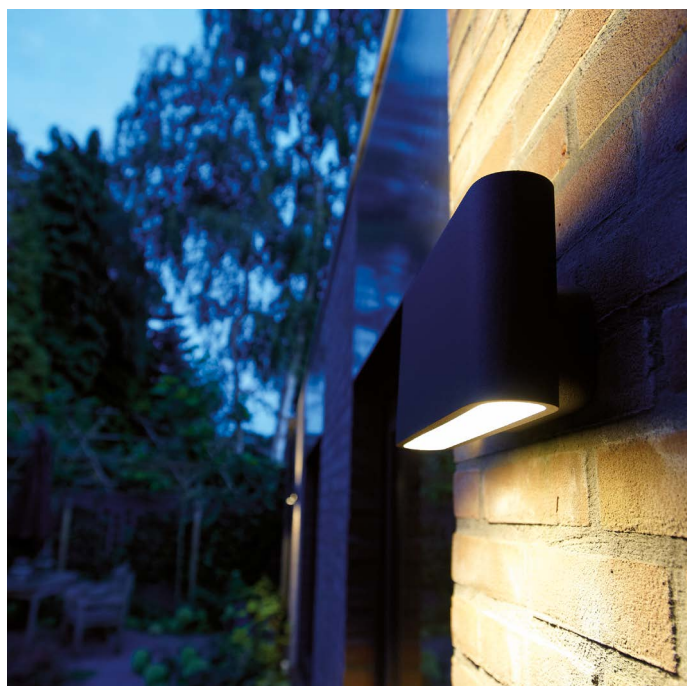

solo

wall lamp outdoor LED 26cm

SOLO-OUTD.LED.BL
solo wall lamp outdoor LED black

Order code	SOLO-OUTD.LED.*
Dimensions wxdxh	26x7,5x13cm
Lamp source	integrated LED 6,5W up & 6,5W down 2700K / 1300 lm (3000K on request)
Weight/Packaging	
Net. weight	2,5kg (bronze: 6kg)
Gross weight	3kg (bronze: 6,5kg)
Packaging	31x22x9cm
Dimming	not dimmable non dimmable driver
Wall mount	assembled in fixture distance between secure holes 12cm

colors & materials

Check www.jaccomaris.com for the latest colors, materials and details or scan the QR code.

top view