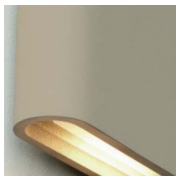

colors & materials

Check www.jaccomaris.com for the latest colors, materials and details or scan the QR code.

top view

front view

IP 55 All aluminium solo wall outdoor fixtures are powder coated both inside and outside. All solo wall outdoor fixtures bronze are made of solid bronze.

wall lamp LED bronze 26cm

* **BRO**
bronze

wall lamp LED aluminium 26cm standard

* **ABL** aluminium
black powder
coated

* **ALA** aluminium
latte powder
coated

* **AMR** aluminium
marone powder
coated

* **AVG** aluminium
verdi grey powder
coated

* **AWH** aluminium
white powder
coated

special

* **AAN** aluminium
anodic brown
powder coated

* **ACA** aluminium
camel powder
coated

* **AEG** aluminium
elephant grey
powder coated

* **ALS** aluminium
light sand
powder coated