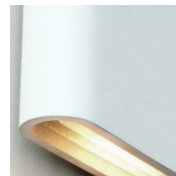

colors & materials

Check www.jaccomaris.com for the latest colors, materials and details or scan the QR code.

top view

front view

IP 55 All aluminium solo wall outdoor fixtures are powder coated both inside and outside. All solo wall outdoor fixtures bronze are made of solid bronze.

wall lamp LED bronze 26cm

* **BRO**
bronze

wall lamp LED aluminium 26cm standard

* **ABL** aluminium
black powder
coated

* **ALA** aluminium
latte powder
coated

* **AMR** aluminium
marone powder
coated

* **AVG** aluminium
verdi grey powder
coated

* **AWH** aluminium
white powder
coated

special

* **AAN** aluminium
anodic brown
powder coated

* **ACA** aluminium
camel powder
coated

* **AEG** aluminium
elephant grey
powder coated

* **ALS** aluminium
light sand
powder coated