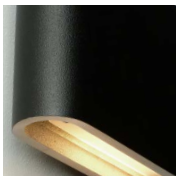

colors & materials

Check www.jaccomaris.com for the latest colors, materials and details or scan the QR code.

All solo wall indoor fixtures bronze are made of solid bronze.

solo

wall lamp indoor LED aluminium 26cm

colors & materials

Check www.jaccomaris.com for the latest colors, materials and details or scan the QR code.

top view

front view

IP 55 All aluminium solo wall outdoor fixtures are powder coated both inside and outside. All solo wall outdoor fixtures bronze are made of solid bronze.

wall lamp LED bronze 26cm

* **BRO**
bronze

wall lamp LED aluminium 26cm standard

* **ABL** aluminium
black powder
coated

* **ALA** aluminium
latte powder
coated

* **AMR** aluminium
marone powder
coated

* **AVG** aluminium
verdi grey powder
coated