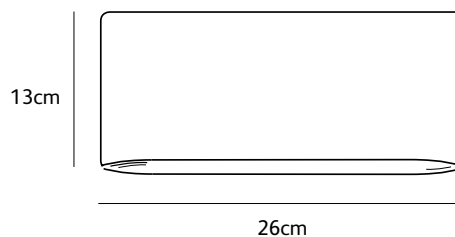

solo

wall lamp outdoor LED 26cm

Order code	SOLO-OUTD.LED.*
Dimensions wxdxh	26x7,5x13cm
Lamp source	integrated LED 6,5W up & 6,5W down 2700K / 1300 lm (3000K on request)
Weight/Packaging	
Net. weight	2,5kg (bronze: 6kg)
Gross weight	3kg (bronze: 6,5kg)
Packaging	31x22x9cm
Dimming	not dimmable non dimmable driver
Wall mount	assembled in fixture distance between secure holes 12cm

colors & materials

Check www.jaccomaris.com for the latest colors, materials and details or scan the QR code.

top view

front view

IP 55 All aluminium solo wall outdoor fixtures are powder coated both inside and outside. All solo wall outdoor fixtures bronze are made of solid bronze.

Colors and materials as shown on the images may slightly differ from reality.
Any typing errors in the text and interim changes to the collections or specifications are all subject to change.

www.jaccomaris.com
28/03/2025