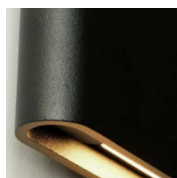

solo

wall lamp indoor wall lamp outdoor

solo

Our Solo collection, a tribute to Jacco Maris' much-loved dog Solo, is truly a unique breed of its own. The collections' character is subtly revealed with a small paw print tucked away at the base of each wall fixture, serving as a heartfelt tribute. Each piece is hand cast and polished. Emitting a gentle, diffused LED light, these fixtures establish a relaxing and lavish atmosphere, like a visual retreat for your senses. Solo is offered either in cast solid bronze with a hint of patina for a vintage bronze appearance or in cast aluminum with a powder coat finish. It includes both up and down lighting and is also available in an outdoor variant.

* **AMO** aluminium
moss powder
coated

* **ANA** aluminium
navajo powder
coated

* **ANB** aluminium
noble bronze
powder coated

* **APB** aluminium
powder blue
powder coated

* **APP** aluminium
powder pink
powder coated

* **ARR** aluminium
ruby red powder
coated

* **ASA** aluminium
sand powder
coated

* **ASW** aluminium
shaded white
powder coated

solo

colors and materials

outdoor lamp LED 26cm standard

* **BL**
black powder
coated

* **BRO**
bronze

* **LA**
latte powder
coated

* **MR**
marone powder
coated

* **VG**
verdi grey powder
coated

* **WH**
white powder
coated

special

* **AN**
anodic brown
powder coated

* **CA**
camel powder
coated