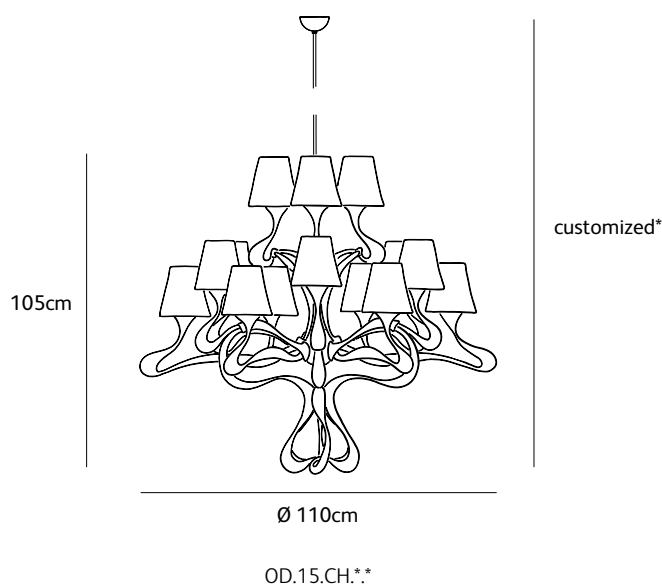

Order code	OD.9.CH.**
	total lenght fixture*
Dimensions Øxh	85x80cm
Total length	customized
Ceiling cover Ø	10cm
Light source	included 9 x LED bulb filament 3,5W / 240V 2700K / 470 lm
Lampholder	E14
Net. weight	6,5kg
Gross weight	17,5kg
Packaging	120x120x100cm
Dimming	dimmable, dimmer not included

Order code	OD.15.CH.**
	total lenght fixture*
Dimensions Øxh	110x105cm
Total length	customized
Ceiling cover Ø	10cm
Light source	included 15 x LED bulb filament 3,5W / 240V 2700K / 470 lm
Lampholder	E14
Net. weight	10kg
Gross weight	21kg
Packaging	120x120x100cm
Dimming	dimmable, dimmer not included

Order code	OD.02.WA.**
Dimensions wxdxh	44x25x47cm
Wall cover Ø	10cm
Light source	included 2 x LED bulb filament 3,5W / 240V 2700K / 470 lm
Lampholder	E14
Net. weight	2kg
Dimming	dimmable, dimmer not included