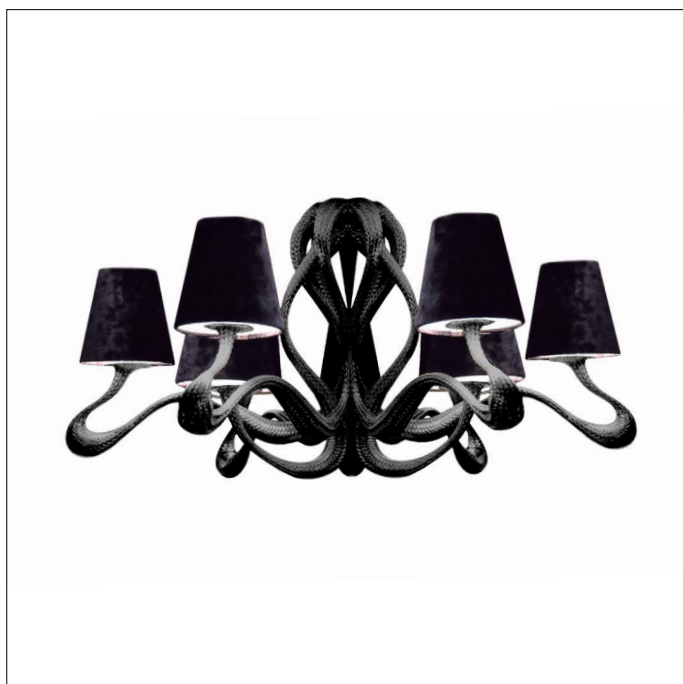

ode 1647

ceiling lamp

Order code	OD.09.CE.*.*
Dimensions Øxh	85x46cm
Light source	included 9 x LED bulb filament 3,5W / 240V 2700K / 470 lm
Lampholder	E14
Net. weight	6,5kg
Gross weight	16,5kg
Packaging	120x120x100cm
Dimming	dimmable, dimmer not included

OD.09.CE.BL ode 1647 ceiling lamp black copper

colors & materials

Check www.jaccomarism.com for the latest colors, materials and details or scan the QR code.