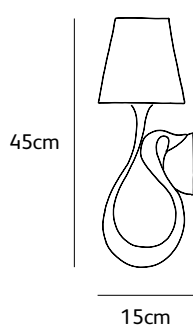

OD.01.WA.**