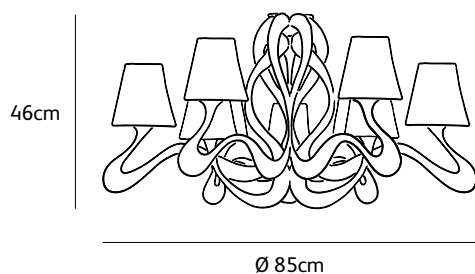

ode 1647

ceiling lamp

Order code	OD.09.CE.*.*
Dimensions Øxh	85x46cm
Light source	included 9 x LED bulb filament 3,5W / 240V 2700K / 470 lm
Lampholder	E14
Net. weight	6,5kg
Gross weight	16,5kg
Packaging	120x120x100cm
Dimming	dimmable, dimmer not included

colors & materials

Check www.jaccomarism.com for the latest colors, materials and details or scan the QR code.