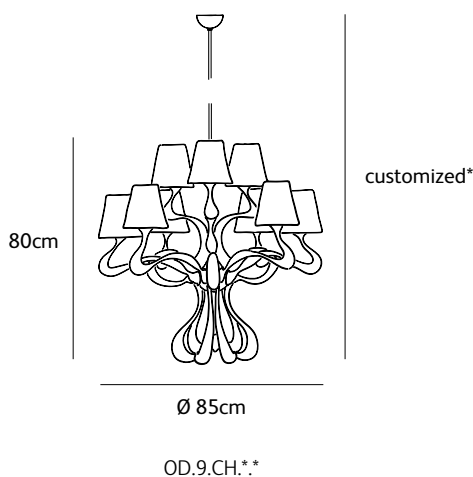

Order code	OD.9.CH.**
	total lenght fixture*
Dimensions Øxh	85x80cm
Total length	customized
Ceiling cover Ø	10cm
Light source	included 9 x LED bulb filament 3,5W / 240V 2700K / 470 lm
Lampholder	E14
Net. weight	6,5kg
Gross weight	17,5kg
Packaging	120x120x100cm
Dimming	dimmable, dimmer not included

Order code	OD.15.CH.**
	total lenght fixture*
Dimensions Øxh	110x105cm
Total length	customized
Ceiling cover Ø	10cm
Light source	included 15 x LED bulb filament 3,5W / 240V 2700K / 470 lm
Lampholder	E14
Net. weight	10kg
Gross weight	21kg
Packaging	120x120x100cm
Dimming	dimmable, dimmer not included

ode 1647

ceiling lamp

Order code	OD.09.CE.*.*
Dimensions Øxh	85x46cm
Light source	included 9 x LED bulb filament 3,5W / 240V 2700K / 470 lm
Lampholder	E14
Net. weight	6,5kg
Gross weight	16,5kg
Packaging	120x120x100cm
Dimming	dimmable, dimmer not included

Order code	OD.02.WA.**
Dimensions wxdxh	44x25x47cm
Wall cover Ø	10cm
Light source	included 2 x LED bulb filament 3,5W / 240V 2700K / 470 lm
Lampholder	E14
Net. weight	2kg
Dimming	dimmable, dimmer not included