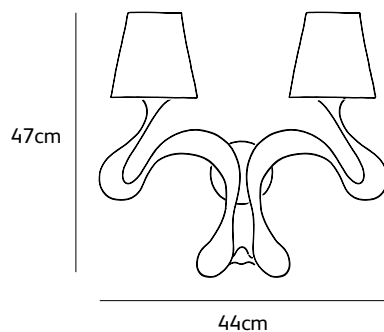

OD.02.WA.**