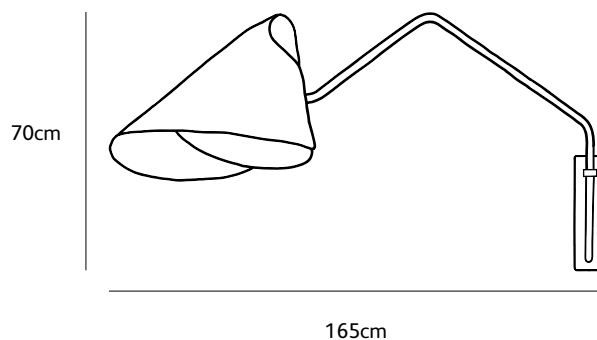

IP 20

Colors and materials as shown on the images may slightly differ from reality.
Any typing errors in the text and interim changes to the collections or specifications are all subject to change.

www.jaccomaris.com
15/04/2025