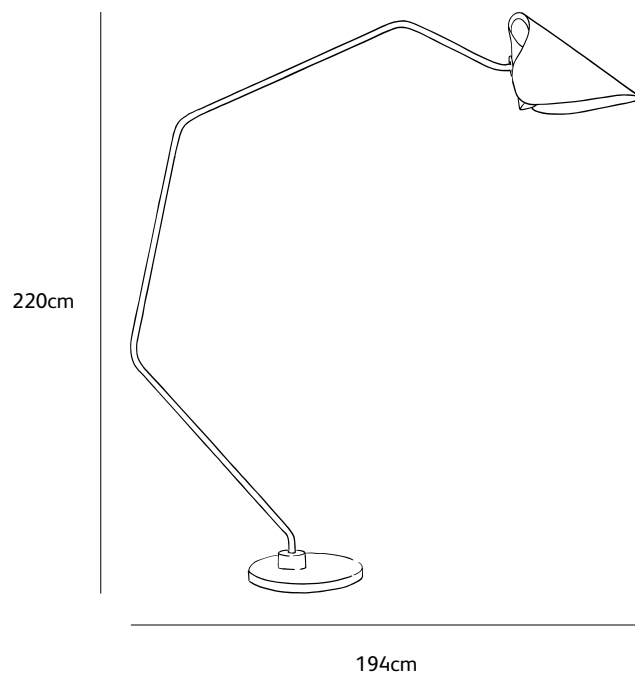

# mrs.Q

floor lamp

Order code	<b>MQ.FL.*/*</b>
Dimensions wxdxh	<b>47x194x220cm</b>
Standard cable length	<b>350cm</b>
Light source	<b>included</b> <b>Globe 6W filament LED,</b> <b>2200K / 480 lm</b>
Lampholder	<b>E27</b> <b>Only suitable for low heat output light</b> <b>source (LED)</b>
Net. weight	<b>25,5kg</b>
Dimmer	<b>Floor dimmer included</b>

# mrs.Q

wall lamp

Order code	<b>MQ.WA.*/*</b>
Dimensions wxdxh	<b>47x165x70cm</b>
Light source	<b>included</b> <b>Globe 6W filament LED,</b> <b>2200K / 480 lm</b>
Lampholder	<b>E27</b> <b>Only suitable for low heat output light</b> <b>source (LED)</b>
Net. weight	<b>4kg</b>
Dimmer	<b>Optional with cable dimmer</b>