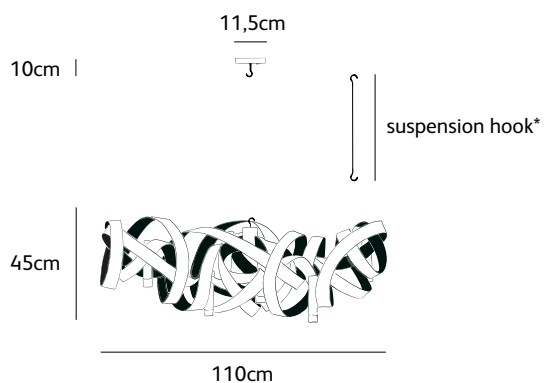

MN.06.CH.*.O