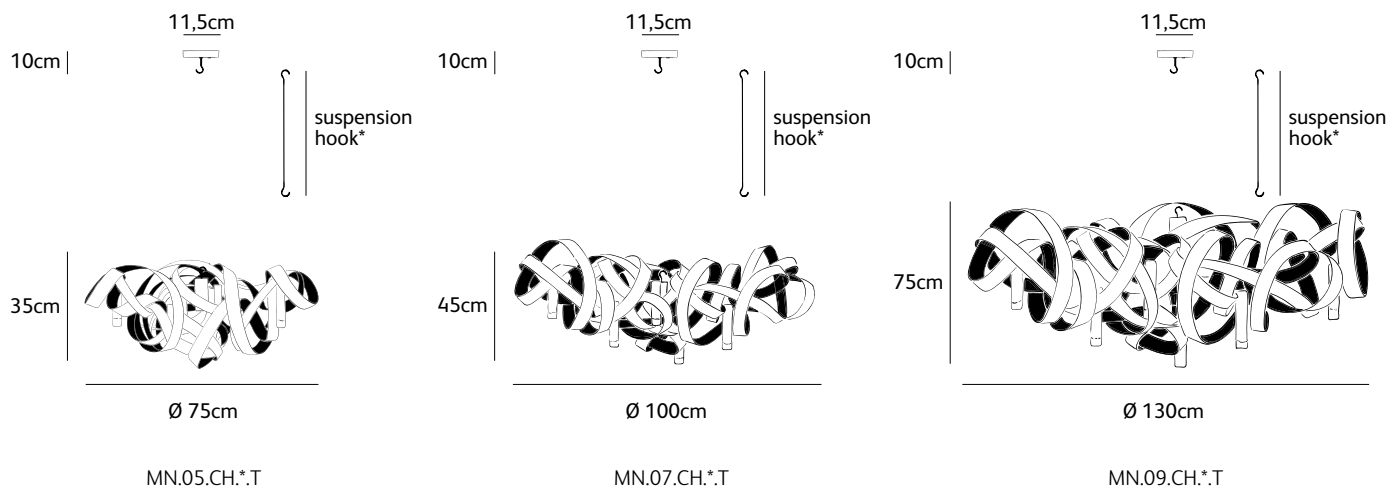

IP 20 *Please add total length (bottom fixture to ceiling) to your order.