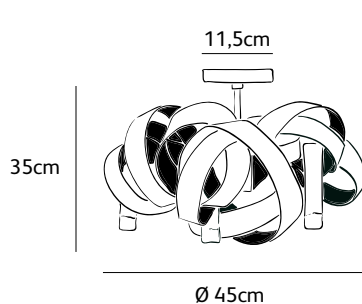

Order code	<b>MN.07.CH.*.T</b>
Dimensions Øxh	<b>100x45cm</b>
Hook	<b>customized*</b>
Ceiling cover Ø	<b>11,5cm</b>
Light source	<b>included, 7 x 40W halogen</b>
Lampholder	<b>G9, Max. 7 x 40W / 240V</b>
Net. weight	<b>9kg</b>
Gross weight	<b>14kg</b>
Packaging	<b>105x105x55cm</b>
Dimming	<b>dimmable, dimmer not included</b>

Order code	<b>MN.09.CH.*.T</b>
Dimensions Øxh	<b>130x75cm</b>
Hook	<b>customized*</b>
Ceiling cover Ø	<b>11,5cm</b>
Light source	<b>included, 9 x 40W halogen</b>
Lampholder	<b>G9, Max. 9 x 40W / 240V</b>
Net. weight	<b>14kg</b>
Gross weight	<b>21kg</b>
Packaging	<b>135x135x85cm</b>
Dimming	<b>dimmable, dimmer not included</b>

### colors & materials

Check [www.jaccomarism.com](http://www.jaccomarism.com) for the latest colors, materials and details or scan the QR code.

Order code	<b>MN.03.CE.*</b>
Dimensions Øxh	<b>45x35cm</b>
Ceiling cover Ø	<b>11,5cm</b>
Light source	<b>included, 3 x 40W halogen</b>
Lampholder	<b>G9, Max. 3 x 40W / 240V</b>
Net. weight	<b>2,5kg</b>
Gross weight	<b>3,5kg</b>
Packaging	<b>50x50x40cm</b>
Dimming	<b>dimmable, dimmer not included</b>

Order code	<b>MN.05.CE.*</b>
Dimensions Øxh	<b>60x40cm</b>
Ceiling cover Ø	<b>11,5cm</b>
Light source	<b>included, 5 x 40W halogen</b>
Lampholder	<b>G9, Max. 5 x 40W / 240V</b>
Net. weight	<b>7kg</b>
Gross weight	<b>9kg</b>
Packaging	<b>65x65x50cm</b>
Dimming	<b>dimmable, dimmer not included</b>