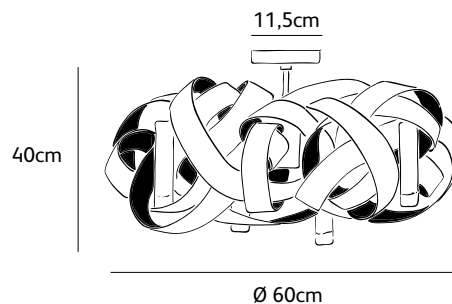

MN.05.CE.*