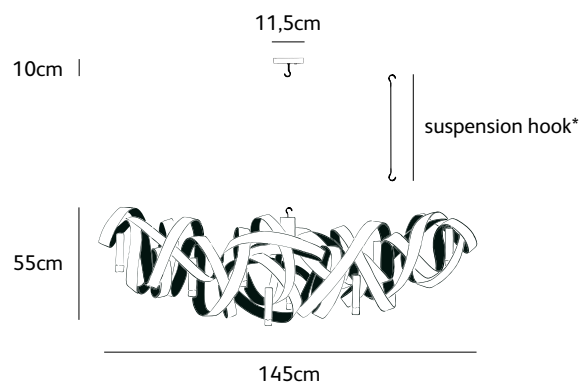

MN.08.CH.*.O