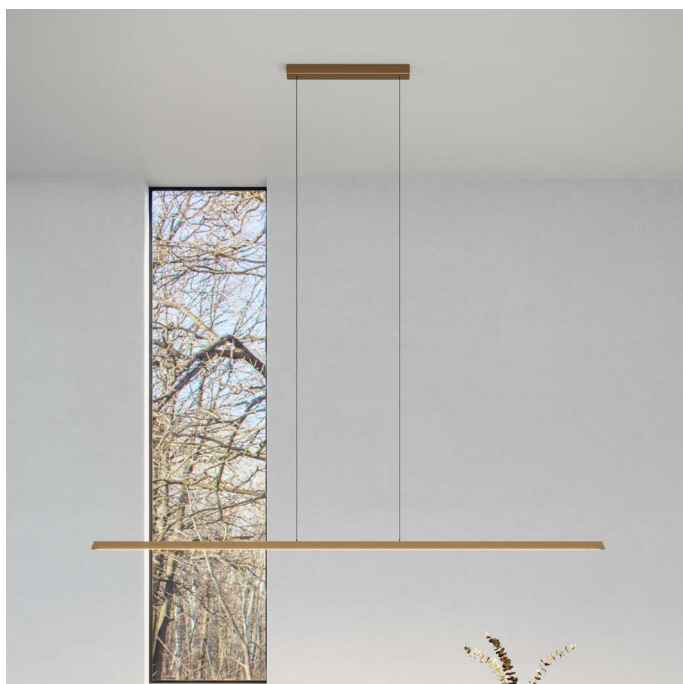

keep it
straight

suspension lamp

KS.160.SU.BRA.GG
keep it straight suspension lamp brushed brass graphite grey 160cm

keep it straight

Keep It Straight is great in its minimalistic and symmetrical design. Designer Jacco Maris managed to equip this sleek fixture with a delicate diffuse light, crafted in brushed brass. At the tail-ends, you will find subtle pieces of natural acrylic stone. These pieces are available in several colors. Keep It Straight adds allure to any interior design, instantly transforming it into a luxurious space.

KS.160.SU.BRA.GG
keep it straight suspension lamp brushed brass graphite grey 160cm

KS.160.SU.BRA.GG
keep it straight suspension lamp brushed brass graphite grey 160cm

Project Lightboxx
Photography Willemijn Beekman
Architect ENZO architectuur N interieur
Styling V-Studio

keep it straight

suspension lamp

jaccomarism.com

KS.160.SU.BRA.GG
keep it straight suspension lamp brushed brass graphite grey 160cm
colors & materials

Check www.jaccomarism.com for the latest colors, materials and details or scan the QR code.

www.jaccomarism.com
15/04//2025

keep it straight

colors and materials

suspension lamp
material

* **BRA** brushed brass

colors tail ends (natural acrylic stone)

* **DG** dark green

* **GG** graphite grey