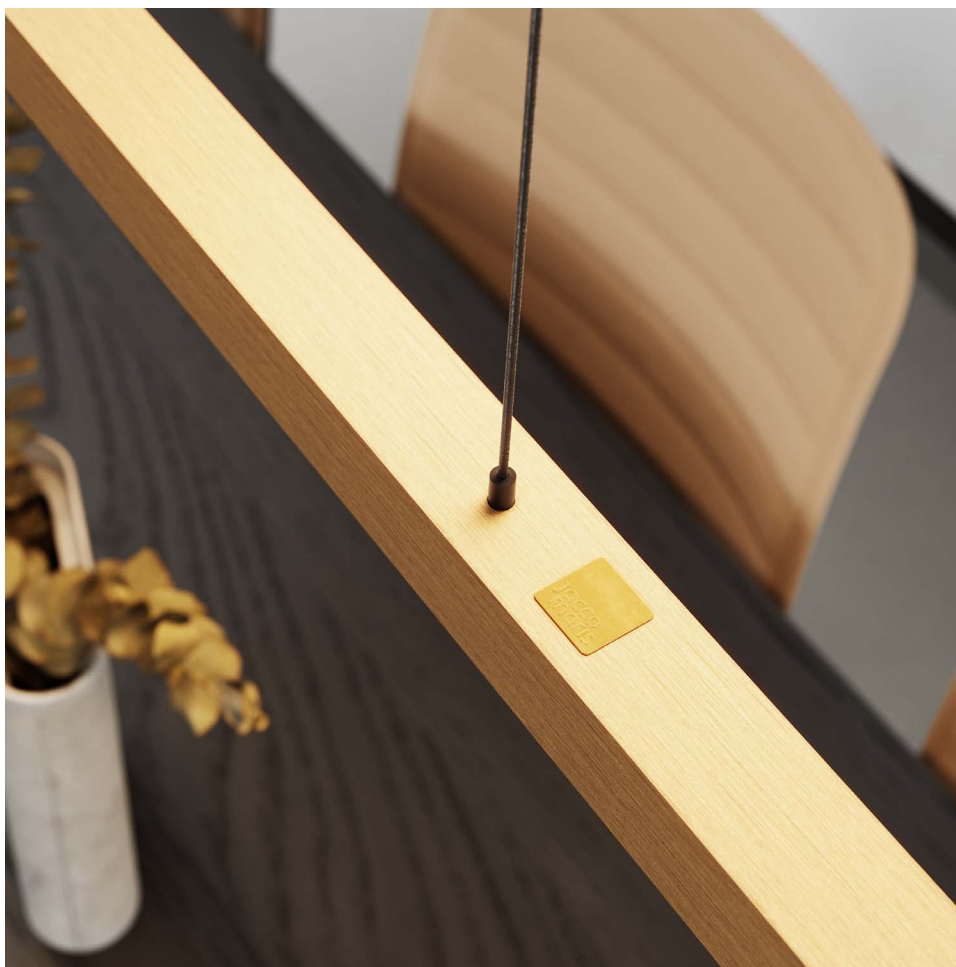

keep it
straight

suspension lamp

KS.160.SU.BRA.GG
keep it straight suspension lamp brushed brass graphite grey 160cm

keep it straight

Keep It Straight is great in its minimalistic and symmetrical design. Designer Jacco Maris managed to equip this sleek fixture with a delicate diffuse light, crafted in brushed brass. At the tail-ends, you will find subtle pieces of natural acrylic stone. These pieces are available in several colors. Keep It Straight adds allure to any interior design, instantly transforming it into a luxurious space.

KS.160.SU.BRA.GG
keep it straight suspension lamp brushed brass graphite grey 160cm

KS.160.SU.BRA.GG
keep it straight suspension lamp brushed brass graphite grey 160cm

Project Lightboxx
Photography Willemijn Beekman
Architect ENZO architectuur N interieur
Styling V-Studio

keep it straight

suspension lamp

jaccomarism.com

KS.160.SU.BRA.GG
keep it straight suspension lamp brushed brass graphite grey 160cm
colors & materials

Check www.jaccomarism.com for the latest colors, materials and details or scan the QR code.

www.jaccomarism.com
15/04//2025

keep it straight

colors and materials

suspension lamp
material

* **BRA** brushed brass

colors tail ends (natural acrylic stone)

* **DG** dark green

* **GG** graphite grey