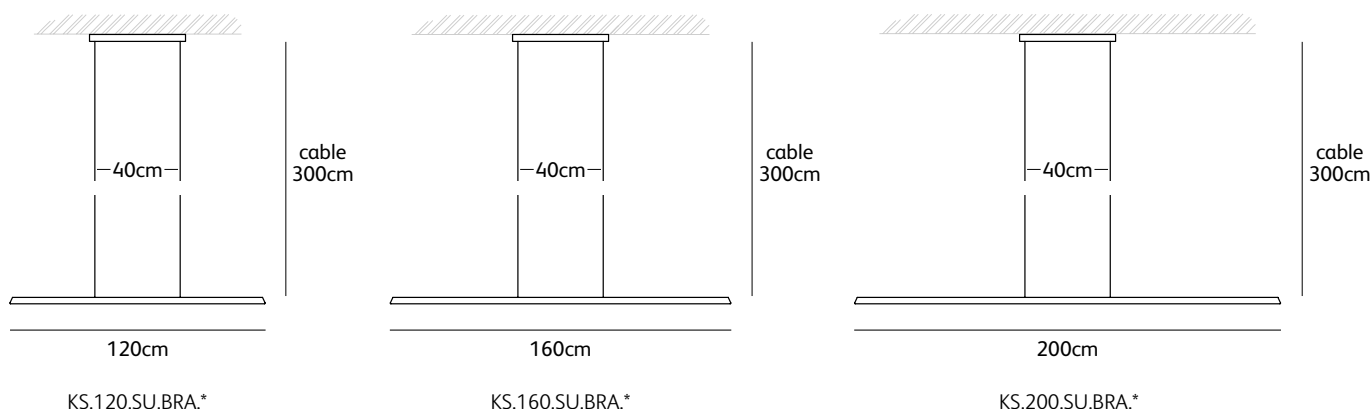

Order code	KS.120.SU.BRA.*
Dimensions wxdxh	120x3x3cm
Standard cable length	300cm
Material	brass with natural acrylic stone
Light source	included, LED 22W / 2630K / 1300 lm
Net. weight	3kg
Driver	dimmable, dimmer not included
Standard driver box	48x6x3cm white

Order code	KS.160.SU.BRA.*
Dimensions wxdxh	160x3x3cm
Standard cable length	300cm
Material	brass with natural acrylic stone
Light source	included, LED 30W / 2630K / 1700 lm
Net. weight	4kg
Driver	dimmable, dimmer not included
Standard driver box	48x6x3cm white

Order code	KS.200.SU.BRA.*
Dimensions wxdxh	200x3x3cm
Standard cable length	300cm
Material	brass with natural acrylic stone
Light source	included, LED 37W / 2630K / 2100 lm
Net. weight	5kg
Driver	dimmable, dimmer not included
Standard driver box	48x6x3cm white

Optional driver box in black or brushed brass

IP 20 Other sizes on request, maximum length 200cm.

Colors and materials as shown on the images may slightly differ from reality. Any typing errors in the text and interim changes to the collections or specifications are all subject to change.