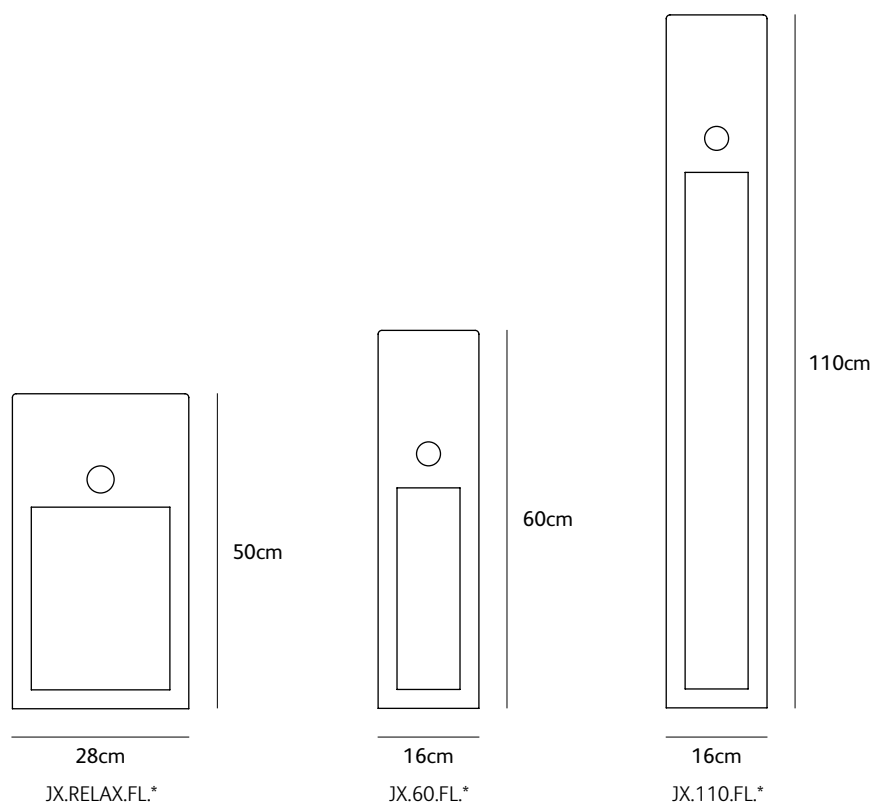

JX.RELAX.FL.SA
jaxx relax floor lamp outdoor sand

jaxx

floor lamp outdoor

JX.60.FL.BL & JX.110.FL.BL & JX.RELAX.FL.BL
jaxx floor lamp 60cm, 110cm & relax outdoor black

colors & materials

* Add the color/material code you require to the main part number or check our price list for a total part number overview.

Check www.jaccomarism.com for the latest colors, materials and details or scan the QR code.

Order code	JX.RELAX.FL.*
Dimensions wxdxh	28x28x50cm
Standard cable length	500cm
Light source	included 1 x LED warm white bulb 7W / 240V / 2700K / 806 lm
Lampholder	E27
Net. weight	15kg

Order code	JX.60.FL.*
Dimensions wxdxh	16x16x60cm
Standard cable length	500cm
Light source	included 1 x LED warm white bulb 7W / 240V / 2700K / 806 lm
Lampholder	E27
Net. weight	8kg

Order code	JX.110.FL.*
Dimensions wxdxh	16x16x110cm
Standard cable length	500cm
Light source	included 1 x LED warm white bulb 7W / 240V / 2700K / 806 lm
Lampholder	E27
Net. weight	14kg