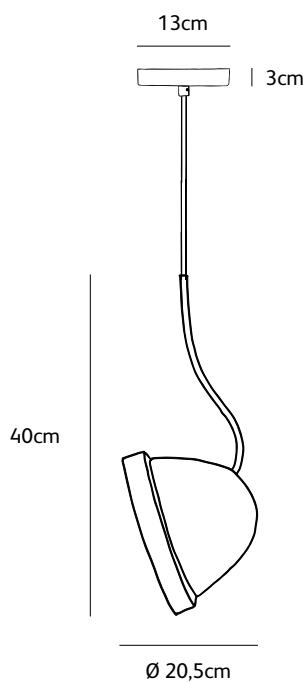

IP 20

Colors and materials as shown on the images may slightly differ from reality.
Any typing errors in the text and interim changes to the collections or specifications are all subject to change.

www.jaccomaris.com
31/03/2025