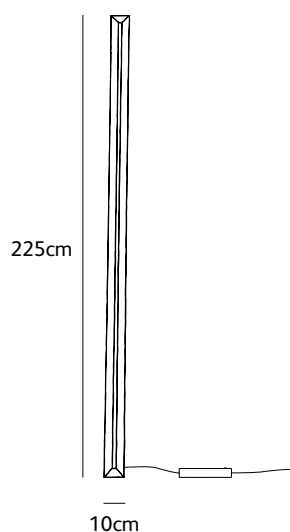

IP 20 Other sizes on request.

Colors and materials as shown on the images may slightly differ from reality.
Any typing errors in the text and interim changes to the collections or specifications are all subject to change.