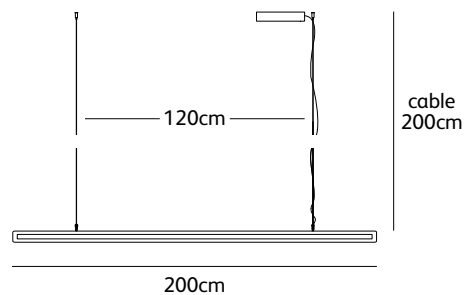

FR.200.SU.UP/DOWN.*