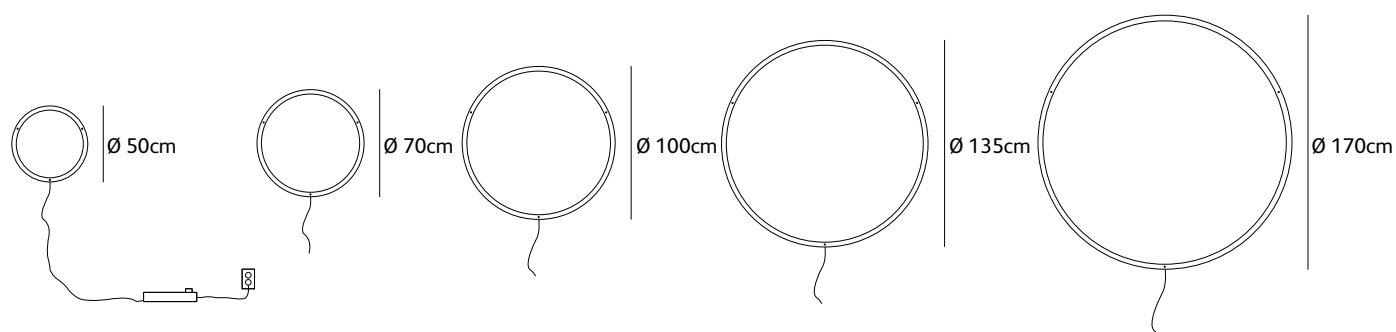

framed

wall lamp circle

colors & materials

Check www.jaccomarism.com for the latest colors, materials and details or scan the QR code.

Order code	FR.50.WA.CI.T2.*
Dimensions Ø	50cm
Standard cable length	300cm
Light source	integrated, neon flex LED 24W / 2700K / 750 lm
Net. weight	4,2kg
Driver	dimnable driver, floor dimmer included

Order code	FR.70.WA.CI.T2.*
Dimensions Ø	70cm
Standard cable length	300cm
Light source	integrated, neon flex LED LED 33W / 2700K / 1050 lm
Net. weight	6kg
Driver	dimnable driver, floor dimmer included

Order code	FR.100.WA.CI.T2.*
Dimensions Ø	100cm
Standard cable length	300cm
Light source	integrated, neon flex LED 47W / 2700K / 1500 lm
Net. weight	8kg
Driver	dimnable driver, floor dimmer included

Order code	FR.135.WA.CI.T2.*
Dimensions Ø	135cm
Standard cable length	300cm
Light source	integrated, neon flex LED 64W / 2700K / 2025 lm
Net. weight	10kg
Driver	dimnable driver, floor dimmer included

Order code	FR.170.WA.CI.T2.*
Dimensions Ø	170cm
Standard cable length	300cm
Light source	integrated, neon flex LED 75W / 2700K / 3000 lm
Net. weight	12kg
Driver	dimnable driver, floor dimmer included