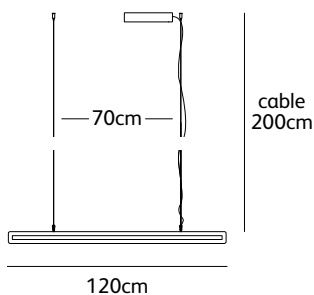

| | |
|-----------------------|--|
| Order code | FR.170.WA.CI.T2.* |
| Dimensions Ø | 170cm |
| Standard cable length | 300cm |
| Light source | integrated, neon flex LED 75W / 2700K / 3000 lm |
| Net. weight | 12kg |
| Driver | dimnable driver, floor dimmer included |

framed

suspension lamp up-down

FR.200.SU.UP/DOWN.GM
framed suspension up-down 200cm gunmetal

colors & materials

Check www.jaccomarism.com for the latest colors, materials and details or scan the QR code.

| | |
|-----------------------|---|
| Order code | FR.120.SU.UP/DOWN.* |
| Dimensions wxdxh | 120x2,5x7cm |
| Standard cable length | 200cm |
| Light source | integrated LED 13W up – 19W down / 2700K / 1750 lm |
| Net. weight | 4kg |
| Gross weight | 6kg |
| Packaging | 125x16,5x16,5cm |
| Driver | dimnable driver, dimmer not included |
| Standard driver box | 24x8x4cm white |

| | |
|-----------------------|---|
| Order code | FR.160.SU.UP/DOWN.* |
| Dimensions wxdxh | 160x2,5x7cm |
| Standard cable length | 200cm |
| Light source | integrated LED 19W up – 26W down / 2700K / 2500 lm |
| Net. weight | 5,5kg |
| Gross weight | 8kg |
| Packaging | 165x16,5x16,5cm |
| Driver | dimnable driver, dimmer not included |
| Standard driver box | 24x8x4cm white |

| | |
|-----------------------|---|
| Order code | FR.200.SU.UP/DOWN.* |
| Dimensions wxdxh | 200x2,5x7cm |
| Standard cable length | 200cm |
| Light source | integrated LED 24W up – 34W down / 2700K / 3200 lm |
| Net. weight | 7kg |
| Gross weight | 9,5kg |
| Packaging | 205x16,5x16,5cm |
| Driver | dimnable driver, dimmer not included |
| Standard driver box | 24x8x4cm white |