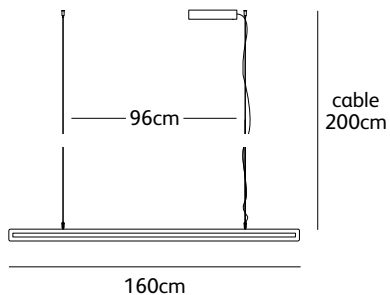

FR.160.SU.UP/DOWN.*