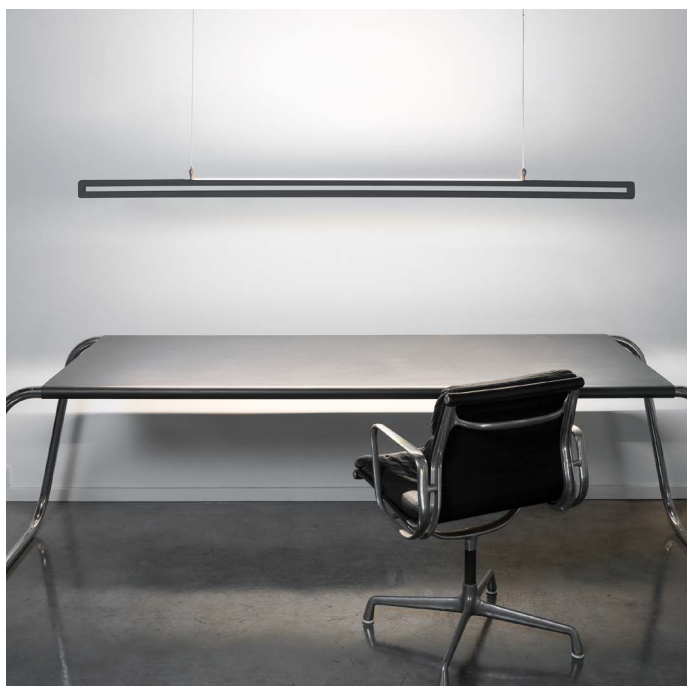

framed

suspension lamp up-down

FR.200.SU.UP/DOWN.GM
framed suspension up-down 200cm gunmetal

colors & materials

Check www.jaccomarism.com for the latest colors, materials and details or scan the QR code.

Order code	FR.120.SU.UP/DOWN.*
Dimensions wxdxh	120x2,5x7cm
Standard cable length	200cm
Light source	integrated LED 13W up – 19W down / 2700K / 1750 lm
Net. weight	4kg
Gross weight	6kg
Packaging	125x16,5x16,5cm
Driver	dimnable driver, dimmer not included
Standard driver box	24x8x4cm white

Order code	FR.160.SU.UP/DOWN.*
Dimensions wxdxh	160x2,5x7cm
Standard cable length	200cm
Light source	integrated LED 19W up – 26W down / 2700K / 2500 lm
Net. weight	5,5kg
Gross weight	8kg
Packaging	165x16,5x16,5cm
Driver	dimnable driver, dimmer not included
Standard driver box	24x8x4cm white

Order code	FR.200.SU.UP/DOWN.*
Dimensions wxdxh	200x2,5x7cm
Standard cable length	200cm
Light source	integrated LED 24W up – 34W down / 2700K / 3200 lm
Net. weight	7kg
Gross weight	9,5kg
Packaging	205x16,5x16,5cm
Driver	dimnable driver, dimmer not included
Standard driver box	24x8x4cm white