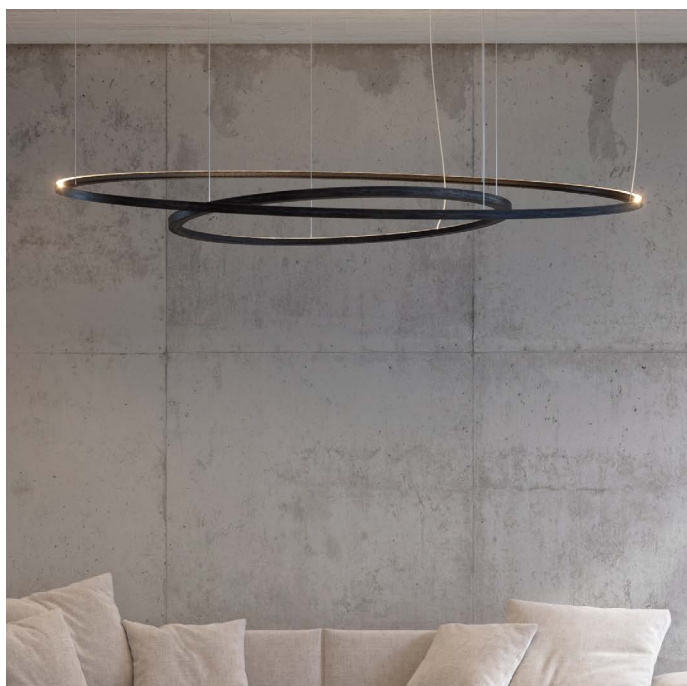

framed

suspension lamp wall lamp floor lamp

framed

The Framed collection is a visionary fusion of cutting-edge design and industrial strength, featuring bold geometric forms crafted from premium hot-rolled steel profiles. Seamlessly integrated into the steel frame, the lighting system delivers striking linear illuminations that accentuate and transform interior architecture in a truly distinctive way. Whether casting dramatic light on walls, ceilings, floors, or tables, the Framed collection creates a dynamic light spectacle that redefines the space. With its robust construction, this collection offers unparalleled versatility, allowing for a wide range of shapes, sizes, and configurations—perfect for any design ambition.

FR.170.CI.CS & FR.100.CI.CS
framed suspension lamp circle
coated bare steel
170cm & 100cm

FR.225.FL.CS
framed leaning floor lamp 225cm coated bare steel

FR.135.CI.CS & FR.70.CI.CS
framed suspension lamp circle coated bare steel 135cm & 70cm

Project Drijvers Architecten
Photography Jurrit van der Waal

FR.200.SU.UP/DOWN.MR
framed suspension lamp up/down
200cm marone

framed suspension lamp circle coated bare steel. several sizes

Project CLAIRE.ANSEMS defining spaces
Photography Martijn Vonck

FR.135.WA.CI.T2.CS
framed wall lamp circle type 2 135cm coated bare steel

Project Interior design 2ndskin_architecture
Architect Sien Huygen
Photography Rhode Van Elsen

framed

suspension lamp circle (suitable as up light or down light)