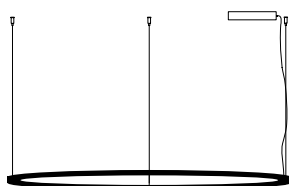

FR.135.WA.CI.T2.CS
framed wall lamp circle type 2 135cm coated bare steel

Project Interior design 2ndskin_architecture
Architect Sien Huygen
Photography Rhode Van Elsen

framed

suspension lamp circle (suitable as up light or down light)

FR.170.CI.CS & FR.100.CI.CS
framed suspension lamp circle coated bare steel 170cm & 100cm

colors & materials

Check www.jaccomarism.com for the latest colors, materials and details or scan the QR code.

Ø 50cm

Ø 70cm

Ø 100cm

Ø 135cm

Ø 170cm

| | |
|-----------------------|--|
| Order code | FR.50.CI.* |
| Dimensions Ø | 50cm |
| Standard cable length | 200cm |
| Light source | integrated neon flex LED 24W / 2700K / 750 lm |
| Net. weight | 4,2kg |
| Driver | dimnable driver, dimmer not included |
| Standard driver box | 24x8x4cm white, optional round driver box |