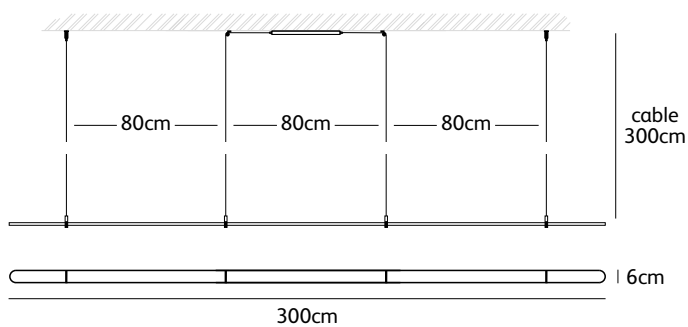

COCO

suspension lamp 120cm, 160cm, 200cm, 240cm, 300cm

IP 20 Other sizes on request.

Colors and materials as shown on the images may slightly differ from reality.
Any typing errors in the text and interim changes to the collections or specifications are all subject to change.