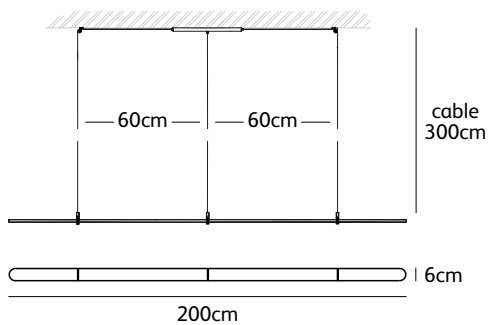

COCO

suspension lamp 120cm, 160cm, 200cm, 240cm, 300cm

IP 20 Other sizes on request.

Colors and materials as shown on the images may slightly differ from reality.
Any typing errors in the text and interim changes to the collections or specifications are all subject to change.