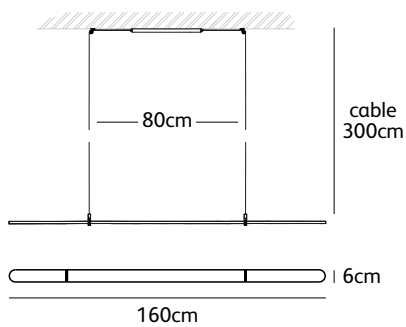

COCO

suspension lamp 120cm, 160cm, 200cm, 240cm, 300cm

IP 20 Other sizes on request.

Colors and materials as shown on the images may slightly differ from reality.
Any typing errors in the text and interim changes to the collections or specifications are all subject to change.