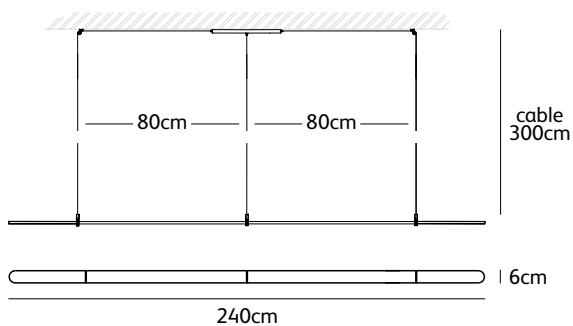

COCO

suspension lamp 120cm, 160cm, 200cm, 240cm, 300cm

IP 20 Other sizes on request.

Colors and materials as shown on the images may slightly differ from reality.
Any typing errors in the text and interim changes to the collections or specifications are all subject to change.