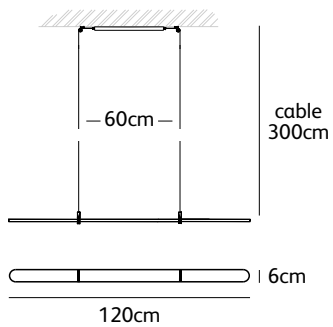

COCO

suspension lamp 120cm, 160cm, 200cm, 240cm, 300cm

IP 20 Other sizes on request.

Colors and materials as shown on the images may slightly differ from reality.
Any typing errors in the text and interim changes to the collections or specifications are all subject to change.