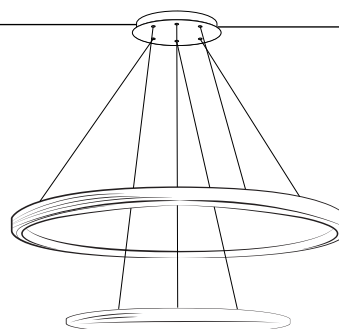

(R.2L) optional round driver box
for 2 light