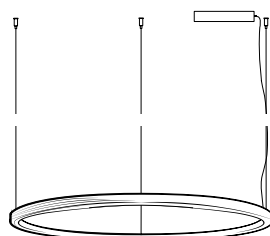

Order code	<b>BO.100.CI.BRA</b>
Dimensions Ø	<b>100cm</b>
Standard cable length	<b>300cm</b>
Light source	<b>integrated</b> <b>LED 60W / 2500K / 2400 lm</b>
Net. weight	<b>6kg</b>
Driver	<b>dimnable driver, dimmer not included</b>

Order code	<b>BO.135.CI.BRA</b>
Dimensions Ø	<b>135cm</b>
Standard cable length	<b>300cm</b>
Light source	<b>integrated</b> <b>LED 80W / 2500K / 3250 lm</b>
Net. weight	<b>8kg</b>
Driver	<b>dimnable driver, dimmer not included</b>

Standard driver box	<b>24x8x4cm white (optional black)</b> <b>optional round driver box</b>
---------------------	--

Ø 50cm

Ø 70cm

Ø 100cm

Ø 135cm