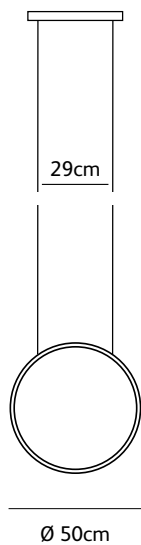

# brass-O

## suspension lamp circle vertical

BO.100.CI.VT.BRA

brass-O suspension lamp circle vertical 100cm brushed brass

Check [www.jaccommaris.com](http://www.jaccommaris.com) for the latest colors, materials and details or scan the QR code.