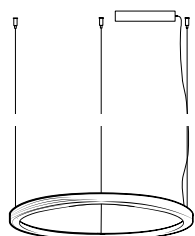

brass-O

suspension lamp circle

Check www.jaccomarism.com for the latest colors, materials and details or scan the QR code.

Order code	BO.50.CI.BRA
Dimensions Ø	50cm
Standard cable length	300cm
Light source	integrated LED 30W / 2500K / 1200 lm
Net. weight	3kg
Driver	dimnable driver, dimmer not included

Order code	BO.70.CI.BRA
Dimensions Ø	70cm
Standard cable length	300cm
Light source	integrated LED 42W / 2500K / 1700 lm
Net. weight	4,5kg
Driver	dimnable driver, dimmer not included

Order code	BO.100.CI.BRA
Dimensions Ø	100cm
Standard cable length	300cm
Light source	integrated LED 60W / 2500K / 2400 lm
Net. weight	6kg
Driver	dimnable driver, dimmer not included

Order code	BO.135.CI.BRA
Dimensions Ø	135cm
Standard cable length	300cm
Light source	integrated LED 80W / 2500K / 3250 lm
Net. weight	8kg
Driver	dimnable driver, dimmer not included

Standard driver box	24x8x4cm white (optional black) optional round driver box

Ø 70cm