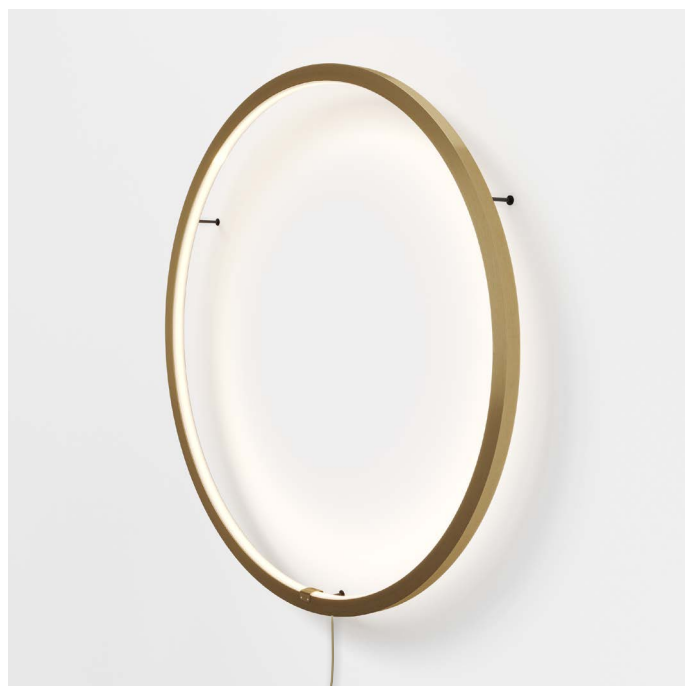

brass-O

wall lamp circle Type 2

BO.70.WA.CI.T2.BRA
brass-O wall lamp circle type 2 brushed brass

Check www.jaccomaris.com for the latest colors, materials and details or scan the QR code.

Order code	BO.50.WA.CI.T2.BRA
Dimensions Ø	50cm
Standard cable length	300cm
Light source	integrated LED 30W / 2500K / 1200 lm
Net. weight	3kg
Driver	dimnable driver, floor dimmer included

Order code	BO.70.WA.CI.T2.BRA
Dimensions Ø	70cm
Standard cable length	300cm
Light source	integrated LED 42W / 2500K / 1700 lm
Net. weight	4,5kg
Driver	dimnable driver, floor dimmer included

Order code	BO.100.WA.CI.T2.BRA
Dimensions Ø	100cm
Standard cable length	300cm
Light source	integrated LED 60W / 2500K / 2400 lm
Net. weight	6kg
Driver	dimnable driver, floor dimmer included

Order code	BO.135.WA.CI.T2.BRA
Dimensions Ø	135cm
Standard cable length	300cm
Light source	integrated LED 80W / 2500K / 3250 lm
Net. weight	8kg
Driver	dimnable driver, floor dimmer included

Wall lamp circle T3, type 3 (with external driver) on request.