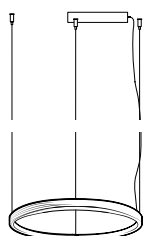

Order code	BO.50.CI.BRA
Dimensions Ø	50cm
Standard cable length	300cm
Light source	integrated LED 30W / 2500K / 1200 lm
Net. weight	3kg
Driver	dimnable driver, dimmer not included

Order code	BO.70.CI.BRA
Dimensions Ø	70cm
Standard cable length	300cm
Light source	integrated LED 42W / 2500K / 1700 lm
Net. weight	4,5kg
Driver	dimnable driver, dimmer not included

Order code	BO.100.CI.BRA
Dimensions Ø	100cm
Standard cable length	300cm
Light source	integrated LED 60W / 2500K / 2400 lm
Net. weight	6kg
Driver	dimnable driver, dimmer not included

Order code	BO.135.CI.BRA
Dimensions Ø	135cm
Standard cable length	300cm
Light source	integrated LED 80W / 2500K / 3250 lm
Net. weight	8kg
Driver	dimnable driver, dimmer not included

Standard driver box	24x8x4cm white (optional black) optional round driver box

Ø 50cm