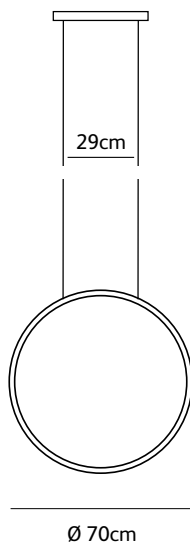

## suspension lamp circle vertical

BO.100.CI.VT.BRA

brass-O suspension lamp circle vertical 100cm brushed brass

Check [www.jaccommaris.com](http://www.jaccommaris.com) for the latest colors, materials and details or scan the QR code.

Ø 50cm

Ø 70cm

Ø 100cm

Order code	<b>BO.50.CI.VT.BRA</b>
Dimensions Ø	<b>50cm</b>
Standard cable length	<b>300cm</b>
Light source	<b>integrated</b> <b>LED 30W / 2500K / 1200 lm</b>
Net. weight	<b>3kg</b>
Driver	<b>dimnable driver, dimmer not included</b>

Order code	<b>BO.70.CI.VT.BRA</b>
Dimensions Ø	<b>70cm</b>
Standard cable length	<b>300cm</b>
Light source	<b>integrated</b> <b>LED 42W / 2500K / 1700 lm</b>
Net. weight	<b>4,5kg</b>
Driver	<b>dimnable driver, dimmer not included</b>