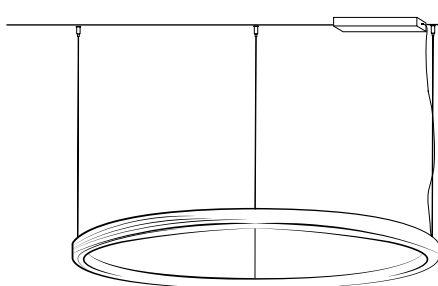

(A) standard driver box