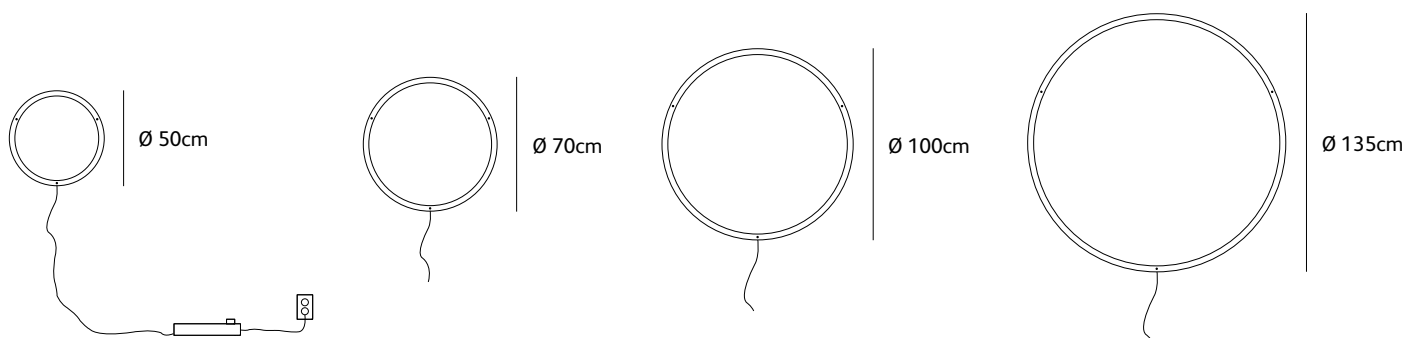

IP 20 Other sizes on request.

Colors and materials as shown on the images may slightly differ from reality.
Any typing errors in the text and interim changes to the collections or specifications are all subject to change.