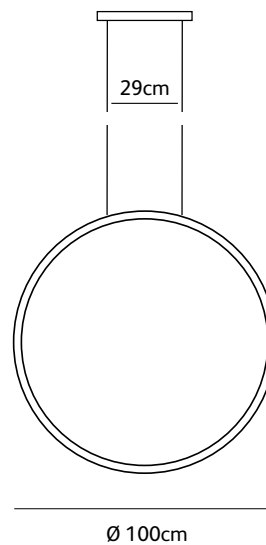

Order code	<b>BO.135.CI.BRA</b>
Dimensions Ø	<b>135cm</b>
Standard cable length	<b>300cm</b>
Light source	<b>integrated</b> <b>LED 80W / 2500K / 3250 lm</b>
Net. weight	<b>8kg</b>
Driver	<b>dimnable driver, dimmer not included</b>

## suspension lamp circle vertical

BO.100.CI.VT.BRA

brass-O suspension lamp circle vertical 100cm brushed brass

Check [www.jaccommaris.com](http://www.jaccommaris.com) for the latest colors, materials and details or scan the QR code.

Ø 50cm

Ø 70cm

Ø 100cm

Order code	<b>BO.50.CI.VT.BRA</b>
Dimensions Ø	<b>50cm</b>
Standard cable length	<b>300cm</b>
Light source	<b>integrated</b> <b>LED 30W / 2500K / 1200 lm</b>
Net. weight	<b>3kg</b>
Driver	<b>dimnable driver, dimmer not included</b>

Order code	<b>BO.70.CI.VT.BRA</b>
Dimensions Ø	<b>70cm</b>
Standard cable length	<b>300cm</b>
Light source	<b>integrated</b> <b>LED 42W / 2500K / 1700 lm</b>
Net. weight	<b>4,5kg</b>
Driver	<b>dimnable driver, dimmer not included</b>