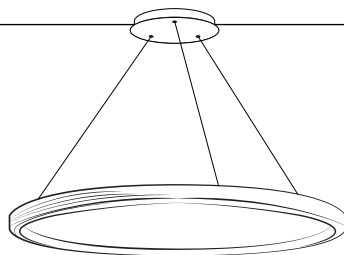

(R.1L) optional round driver box
for 1 light