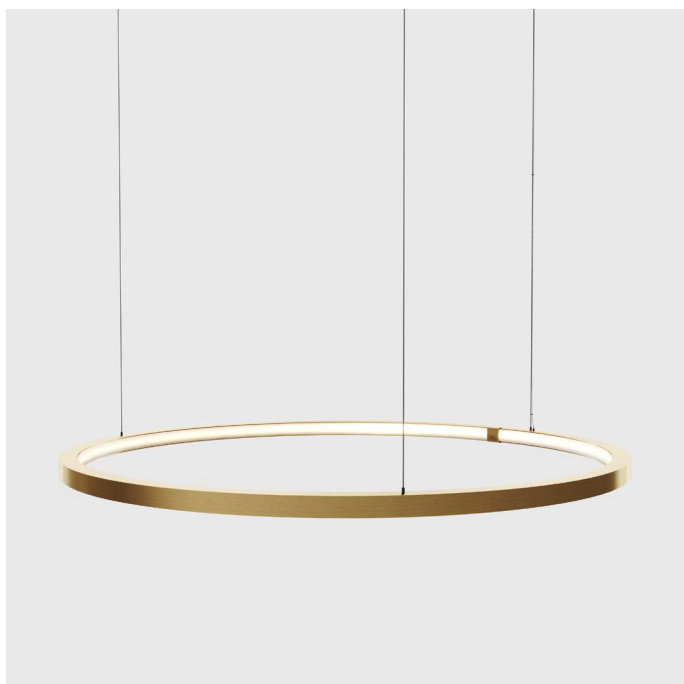

brass-O

suspension lamp circle

BO.100.CI.BRA
brass-O suspension lamp circle 100cm brushed brass

Check www.jaccomarism.com for the latest colors, materials and details or scan the QR code.

Order code	BO.50.CI.BRA
Dimensions Ø	50cm
Standard cable length	300cm
Light source	integrated LED 30W / 2500K / 1200 lm
Net. weight	3kg
Driver	dimnable driver, dimmer not included

Order code	BO.70.CI.BRA
Dimensions Ø	70cm
Standard cable length	300cm
Light source	integrated LED 42W / 2500K / 1700 lm
Net. weight	4,5kg
Driver	dimnable driver, dimmer not included

Order code	BO.100.CI.BRA
Dimensions Ø	100cm
Standard cable length	300cm
Light source	integrated LED 60W / 2500K / 2400 lm
Net. weight	6kg
Driver	dimnable driver, dimmer not included

Order code	BO.135.CI.BRA
Dimensions Ø	135cm
Standard cable length	300cm
Light source	integrated LED 80W / 2500K / 3250 lm
Net. weight	8kg
Driver	dimnable driver, dimmer not included

Standard driver box	24x8x4cm white (optional black) optional round driver box