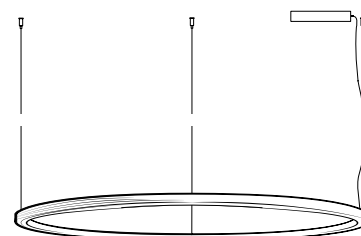

Order code	<b>BO.135.CI.BRA</b>
Dimensions Ø	<b>135cm</b>
Standard cable length	<b>300cm</b>
Light source	<b>integrated</b> <b>LED 80W / 2500K / 3250 lm</b>
Net. weight	<b>8kg</b>
Driver	<b>dimnable driver, dimmer not included</b>

Standard driver box	<b>24x8x4cm white (optional black)</b> <b>optional round driver box</b>
---------------------	--

Ø 50cm

Ø 70cm

Ø 100cm

Ø 135cm

## driver box options

BO.70.CI.BRA & BO.100.CI.BRA  
brass-O suspension lamp circle brushed brass 70cm & 100cm

Brass-O is standard complemented with driver box (a) 24x8x4cm white. Please note that if you choose another driver box option below, driver box (a) will no longer be included.