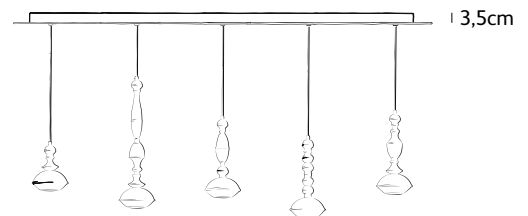

benben

ceiling cover options

Benben is standard complemented with ceiling cover (a). Please note that if you choose another ceiling cover option below, ceiling cover (a) will no longer be included.

Order code (a)	BB.CECO.R.1L.* (black *BL or white *WH) ceiling cover for round 1 light Øxh= 11,5x2,2cm
Order code (b)	BB.CECO.R.2L.* (black *BL or white *WH) ceiling cover round 2 light Øxh= 14,5x2,6cm
Order code (c)	BB.CECO.R.3L.* (black *BL or white *WH) ceiling cover round 3 light Øxh= 30x2,7cm
Order code (d)	BB.CECO.R.5L.* (black *BL or white *WH) ceiling cover round 5 light Øxh= 40x2,7cm
Order code (e)	BB.CECO.R.7L.* (black *BL or white *WH) ceiling cover round 7 light Øxh= 50x2,7cm
Order code (f)	BB.CECO.R.1-9L.* (black *BL or white *WH) ceiling cover round 1-9 light Øxh= 14,5x2,6cm
Order code (g)	BB.CECO.5L.L.* (black *BL or white *WH) ceiling cover 5 light wxdxh= 140x12x3,5cm
Order code (h)	BB.S-HOOK.* (black *BL or white *WH) s-hook

(a) BB.CECO.R.1L.*

(b) BB.CECO.R.2L.*

(c) BB.CECO.R.3L.*

(d) BB.CECO.R.5L.*

(e) BB.CECO.R.7L.*

(f) BB.CECO.R.1-9L.*

(h) BB.S-HOOK.*

(f+h)

Top view ceiling plate

140cm

124cm

Inner box

135cm

8cm

(g) BB.CECO.L.5L.*

IP 20 