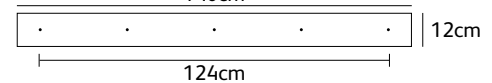

140cm

124cm

Inner box

135cm