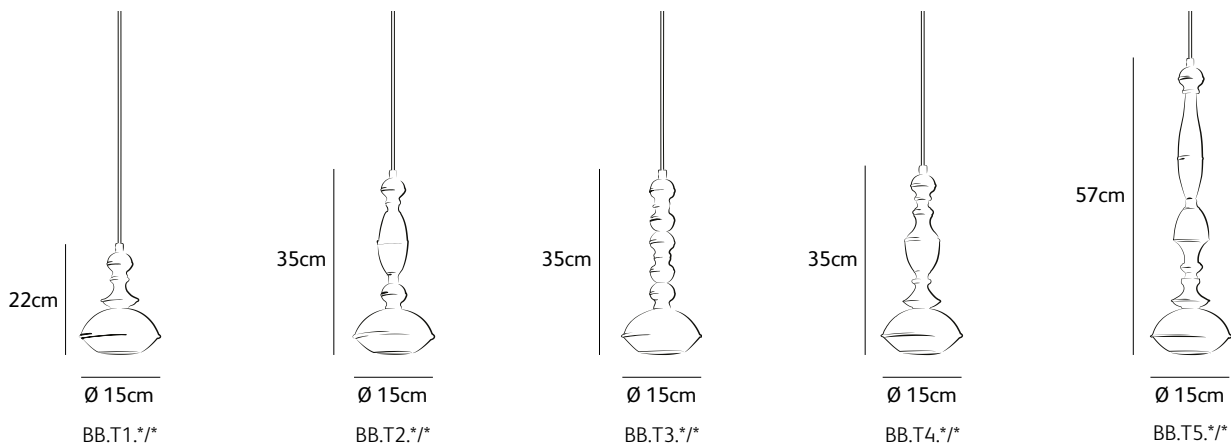

Order code	BB.T1.*/*
Dimensions Øxh	15x22cm
Standard cable length	300cm
Ceiling cover Ø	11,5cm
Light source	not included
Lampholder	GU10, suitable for retrofit, LED 240V
Net. weight	< 1kg

Order code	BB.T2.*/*
Dimensions Øxh	15x35cm
Standard cable length	300cm
Ceiling cover Ø	11,5cm
Light source	not included
Lampholder	GU10, suitable for retrofit, LED 240V
Net. weight	< 1kg

Order code	BB.T3.*/*
Dimensions Øxh	15x35cm
Standard cable length	300cm
Ceiling cover Ø	11,5cm
Light source	not included
Lampholder	GU10, suitable for retrofit, LED 240V
Net. weight	< 1kg

Order code	BB.T4.*/*
Dimensions Øxh	15x35cm
Standard cable length	300cm
Ceiling cover Ø	11,5cm
Light source	not included
Lampholder	GU10, suitable for retrofit, LED 240V
Net. weight	< 1kg

Order code	BB.T5.*/*
Dimensions Øxh	15x57cm
Standard cable length	300cm
Ceiling cover Ø	11,5cm
Light source	not included
Lampholder	GU10, suitable for retrofit, LED 240V
Net. weight	< 1kg

IP 20   Dimmable, dimmer not included. Also available with integrated LED-module.

Order code	BB.WA.T2.*/*
Dimensions Øxh	15x35cm
Standard cable length	300cm
Light source	not included
Lampholder	GU10, suitable for retrofit, LED 240V
Net. weight	< 1kg

Order code	BB.WA.T3.*/*
Dimensions Øxh	15x35cm
Standard cable length	300cm
Light source	not included
Lampholder	GU10, suitable for retrofit, LED 240V
Net. weight	< 1kg