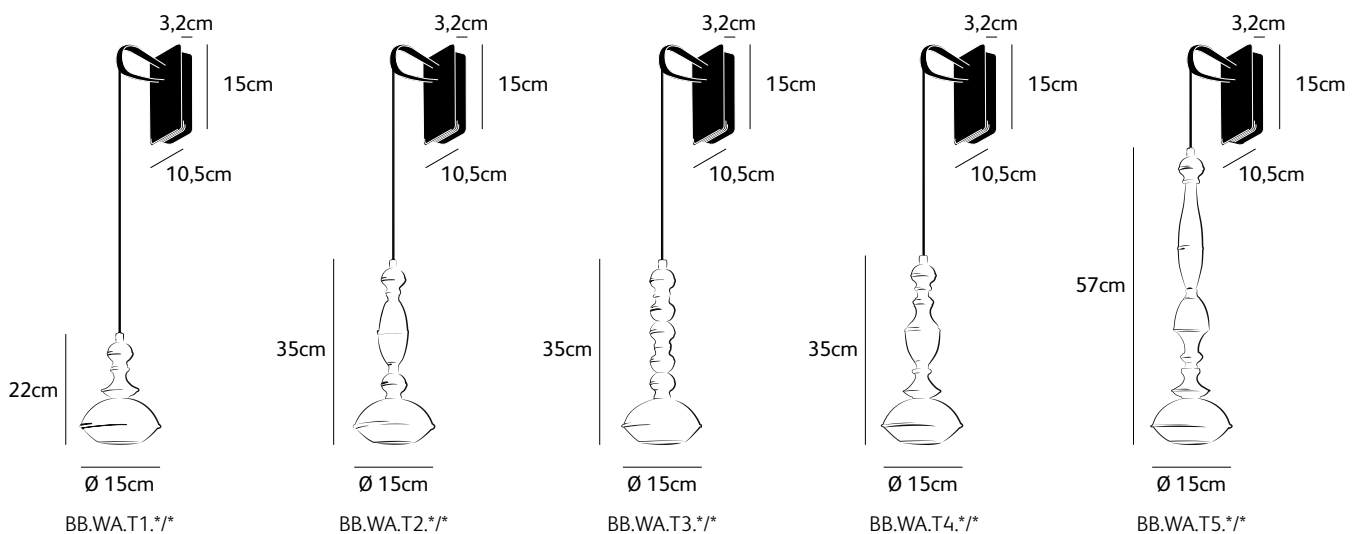

Order code	BB.T5.*/*
Dimensions Øxh	15x57cm
Standard cable length	300cm
Ceiling cover Ø	11,5cm
Light source	not included
Lampholder	GU10, suitable for retrofit, LED 240V
Net. weight	< 1kg

IP 20   Dimmable, dimmer not included. Also available with integrated LED-module.

Check www.jaccomarism.com for the latest colors, materials and details or scan the QR code.

Order code	BB.WA.T1.*/*
Dimensions Øxh	15x22cm
Standard cable length	300cm
Light source	not included
Lampholder	GU10, suitable for retrofit, LED 240V
Net. weight	< 1kg

Order code	BB.WA.T2.*/*
Dimensions Øxh	15x35cm
Standard cable length	300cm
Light source	not included
Lampholder	GU10, suitable for retrofit, LED 240V
Net. weight	< 1kg

Order code	BB.WA.T3.*/*
Dimensions Øxh	15x35cm
Standard cable length	300cm
Light source	not included
Lampholder	GU10, suitable for retrofit, LED 240V
Net. weight	< 1kg

Order code	BB.WA.T4.*/*
Dimensions Øxh	15x35cm
Standard cable length	300cm
Light source	not included
Lampholder	GU10, suitable for retrofit, LED 240V
Net. weight	< 1kg

Order code	BB.WA.T5.*/*
Dimensions Øxh	15x57cm
Standard cable length	300cm
Light source	not included
Lampholder	GU10, suitable for retrofit, LED 240V
Net. weight	< 1kg