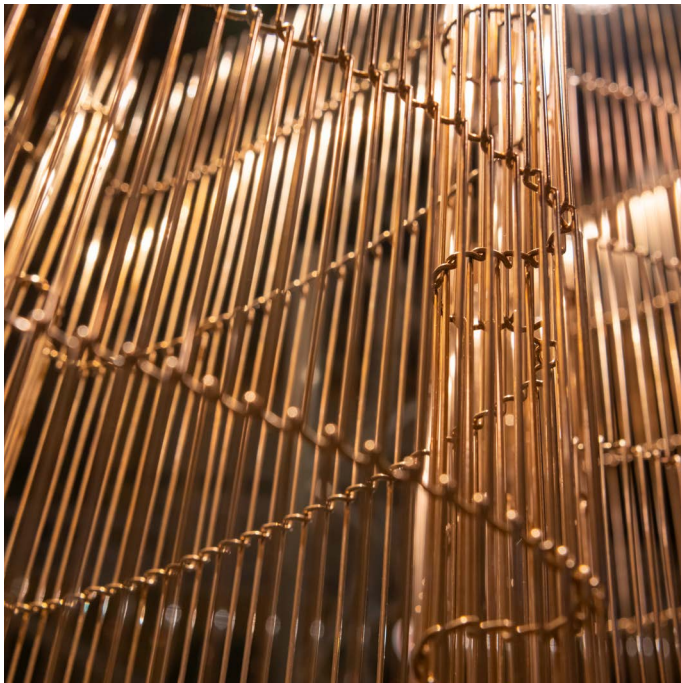

needles & pins XL

suspension lamp

colors & materials

Check www.jaccomarism.com for the latest colors, materials and details or scan the QR code.

Order code	NP.11.SU.XL.*
Dimensions wxh	21x115cm
Standard cable length	300cm
Light source	integrated LED 17W / 2700K / 2000 lm
Net. weight	3kg
Driver	dimnable driver, dimmer not included

Order code	NP.17.SU.XL.*
Dimensions wxh	21x175cm
Standard cable length	300cm
Light source	integrated LED 17W / 2700K / 2000 lm
Net. weight	4kg
Driver	dimnable driver, dimmer not included

Order code	NP.23.SU.XL.*
Dimensions wxh	21x235cm
Standard cable length	300cm
Light source	integrated LED 17W / 2700K / 2000 lm
Net. weight	5kg
Driver	dimnable driver, dimmer not included