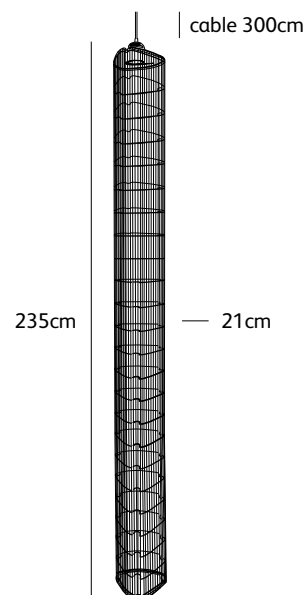

Check www.jaccomarism.com for the latest colors, materials and details or scan the QR code.

Order code	NP.11.SU.XL.*
Dimensions wxh	21x115cm
Standard cable length	300cm
Light source	integrated LED 17W / 2700K / 2000 lm
Net. weight	3kg
Driver	dimnable driver, dimmer not included

Order code	NP.17.SU.XL.*
Dimensions wxh	21x175cm
Standard cable length	300cm
Light source	integrated LED 17W / 2700K / 2000 lm
Net. weight	4kg
Driver	dimnable driver, dimmer not included

Order code	NP.23.SU.XL.*
Dimensions wxh	21x235cm
Standard cable length	300cm
Light source	integrated LED 17W / 2700K / 2000 lm
Net. weight	5kg
Driver	dimnable driver, dimmer not included

NP.11.SU.XL.*

NP.17.SU.XL.*

NP.23.SU.XL.*

needles & pins XL

driver box options

Needles & Pins XL is standard complemented with driver box (a) Øxh 14,5x3,5cm black. Please note that if you choose another driver box option below, driver box (a) will no longer be included.

Standard driver box (a)	Øxh 14,5x3,5cm black (optional white) 1 black power cable
Optional driver box (b)	driver box cilinder 1 light Øxh 7x24,5cm black (optional white)
Optional driver box (c)	driver box round 3 light Øxh 29x4,5cm black (optional white) cover plate Ø 33cm
Optional driver box (c)	driver box round 5 light Øxh 58x4,5cm black (optional white) cover plate Ø 65cm