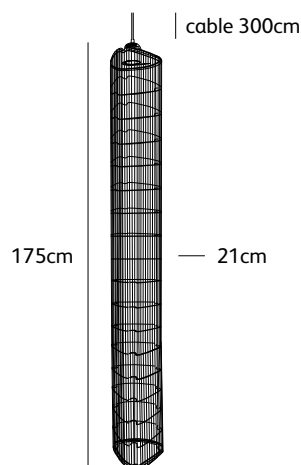

Check www.jaccomarism.com for the latest colors, materials and details or scan the QR code.

Order code	NP.11.SU.XL.*
Dimensions wxh	21x115cm
Standard cable length	300cm
Light source	integrated LED 17W / 2700K / 2000 lm
Net. weight	3kg
Driver	dimnable driver, dimmer not included

Order code	NP.17.SU.XL.*
Dimensions wxh	21x175cm
Standard cable length	300cm
Light source	integrated LED 17W / 2700K / 2000 lm
Net. weight	4kg
Driver	dimnable driver, dimmer not included

Order code	NP.23.SU.XL.*
Dimensions wxh	21x235cm
Standard cable length	300cm
Light source	integrated LED 17W / 2700K / 2000 lm
Net. weight	5kg
Driver	dimnable driver, dimmer not included

NP.11.SU.XL.*

NP.17.SU.XL.*

NP.23.SU.XL.*

needles & pins XL

driver box options

Needles & Pins XL is standard complemented with driver box (a) Øxh 14,5x3,5cm black. Please note that if you choose another driver box option below, driver box (a) will no longer be included.

Standard driver box (a)	Øxh 14,5x3,5cm black (optional white) 1 black power cable
Optional driver box (b)	driver box cilinder 1 light Øxh 7x24,5cm black (optional white)
Optional driver box (c)	driver box round 3 light Øxh 29x4,5cm black (optional white) cover plate Ø 33cm
Optional driver box (c)	driver box round 5 light Øxh 58x4,5cm black (optional white) cover plate Ø 65cm