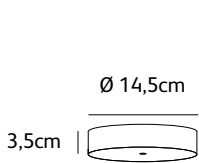

Check www.jaccomarism.com for the latest colors, materials and details or scan the QR code.

Order code	NP.11.SU.XL.*
Dimensions wxh	21x115cm
Standard cable length	300cm
Light source	integrated LED 17W / 2700K / 2000 lm
Net. weight	3kg
Driver	dimnable driver, dimmer not included

Order code	NP.17.SU.XL.*
Dimensions wxh	21x175cm
Standard cable length	300cm
Light source	integrated LED 17W / 2700K / 2000 lm
Net. weight	4kg
Driver	dimnable driver, dimmer not included

Order code	NP.23.SU.XL.*
Dimensions wxh	21x235cm
Standard cable length	300cm
Light source	integrated LED 17W / 2700K / 2000 lm
Net. weight	5kg
Driver	dimnable driver, dimmer not included

NP.11.SU.XL.*

NP.17.SU.XL.*

NP.23.SU.XL.*

needles & pins XL

driver box options

Needles & Pins XL is standard complemented with driver box (a) Øxh 14,5x3,5cm black. Please note that if you choose another driver box option below, driver box (a) will no longer be included.

Standard driver box (a)	Øxh 14,5x3,5cm black (optional white) 1 black power cable
Optional driver box (b)	driver box cilinder 1 light Øxh 7x24,5cm black (optional white)
Optional driver box (c)	driver box round 3 light Øxh 29x4,5cm black (optional white) cover plate Ø 33cm
Optional driver box (c)	driver box round 5 light Øxh 58x4,5cm black (optional white) cover plate Ø 65cm