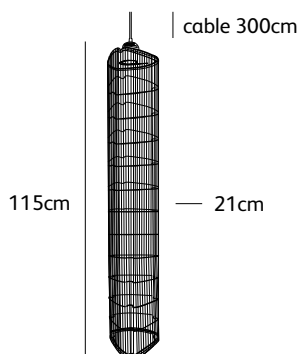

Check www.jaccomarism.com for the latest colors, materials and details or scan the QR code.

Order code	NP.11.SU.XL.*
Dimensions wxh	21x115cm
Standard cable length	300cm
Light source	integrated LED 17W / 2700K / 2000 lm
Net. weight	3kg
Driver	dimnable driver, dimmer not included

Order code	NP.17.SU.XL.*
Dimensions wxh	21x175cm
Standard cable length	300cm
Light source	integrated LED 17W / 2700K / 2000 lm
Net. weight	4kg
Driver	dimnable driver, dimmer not included

Order code	NP.23.SU.XL.*
Dimensions wxh	21x235cm
Standard cable length	300cm
Light source	integrated LED 17W / 2700K / 2000 lm
Net. weight	5kg
Driver	dimnable driver, dimmer not included

NP.11.SU.XL.*

NP.17.SU.XL.*

NP.23.SU.XL.*

needles & pins XL

driver box options

Needles & Pins XL is standard complemented with driver box (a) Øxh 14,5x3,5cm black. Please note that if you choose another driver box option below, driver box (a) will no longer be included.