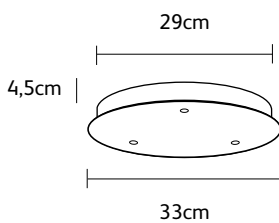

(c) NP.XL.DB.R.3L.*