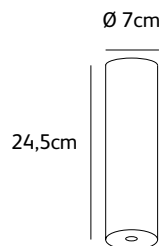

(b) NP.XL.DB.CL.1L.*