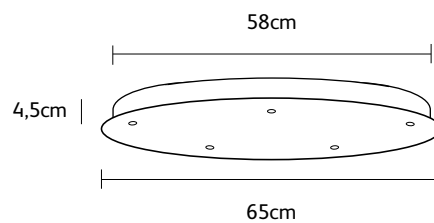

(d) NP.XL.DB.R.5L.*