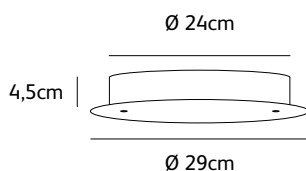

needles & pins

driver box options suspension lamp

Needles & Pins is standard complemented with driver box (a) Øxh 13x3cm black. Please note that if you choose another driver box option below, driver box (a) will no longer be included.

Standard driver box (a)	Øxh 13x3cm 1 light black (optional white) 1 black power cable
Optional driver box (b)	Øxh 24x4,5cm 2 light black (optional white) 2 black power cable
Optional driver box (c)	driver box round 3 light Øxh 28x4,5cm black (optional white) 3 black power cable
Optional driver box (d)	driver box round 5 light Øxh 40x4,5cm black (optional white) 5 black power cable
Optional driver box (e)	driver box round 7 light Øxh 62,5x4,5cm black (optional white) 7 black power cable

(a) NP.DB.R.1L.*

(b) NP.DB.R.2L.*