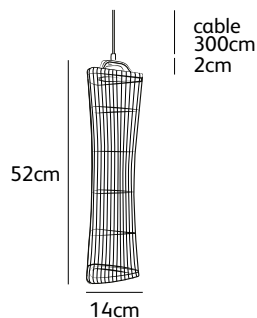

NP.11.SU.BRA needles & pins suspension lamp type 11 brass

colors & materials

Check www.jaccomarism.com for the latest colors, materials and details or scan the QR code.

Order code	NP.03.SU.*
Dimensions wxh	14x32cm
Standard cable length	300cm
Light source	integrated LED 5W / 2700K / 420 lm
Net. weight	< 1kg
Driver	dimnable driver, dimmer not included

Order code	NP.05.SU.*
Dimensions wxh	14x52cm
Standard cable length	300cm
Light source	integrated LED 5W / 2700K / 420 lm
Net. weight	< 1kg
Driver	dimnable driver, dimmer not included

Order code	NP.07.SU.*
Dimensions wxh	14x72cm
Standard cable length	300cm
Light source	integrated LED 5W / 2700K / 420 lm
Net. weight	< 1kg
Driver	dimnable driver, dimmer not included

Order code	NP.11.SU.*
Dimensions wxh	14x112cm
Standard cable length	300cm
Light source	integrated LED 5W / 2700K / 420 lm
Net. weight	< 1,5kg
Driver	dimnable driver, dimmer not included

NP.03.SU.*

NP.05.SU.*

Order code	NP.03.WA.*
Dimensions wxh	14x32cm
Standard cable length	300cm
Light source	integrated LED 5W / 2700K / 420 lm
Net. weight	1,9kg
Driver	dimnable driver, dimmer not included

Order code	NP.05.WA.*
Dimensions wxh	14x52cm
Standard cable length	300cm
Light source	integrated LED 5W / 2700K / 420 lm
Net. weight	2kg
Driver	dimnable driver, dimmer not included