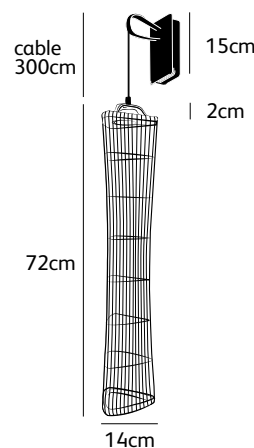

Order code	NP.05.SU.*
Dimensions wxh	14x52cm
Standard cable length	300cm
Light source	integrated LED 5W / 2700K / 420 lm
Net. weight	< 1kg
Driver	dimnable driver, dimmer not included

Order code	NP.07.SU.*
Dimensions wxh	14x72cm
Standard cable length	300cm
Light source	integrated LED 5W / 2700K / 420 lm
Net. weight	< 1kg
Driver	dimnable driver, dimmer not included

Order code	NP.03.WA.*
Dimensions wxh	14x32cm
Standard cable length	300cm
Light source	integrated LED 5W / 2700K / 420 lm
Net. weight	1,9kg
Driver	dimnable driver, dimmer not included

Order code	NP.05.WA.*
Dimensions wxh	14x52cm
Standard cable length	300cm
Light source	integrated LED 5W / 2700K / 420 lm
Net. weight	2kg
Driver	dimnable driver, dimmer not included

Order code	NP.07.WA.*
Dimensions wxh	14x72cm
Standard cable length	300cm
Light source	integrated LED 5W / 2700K / 420 lm
Net. weight	2,1kg
Driver	dimnable driver, dimmer not included

Order code	NP.11.WA.*
Dimensions wxh	14x112cm
Standard cable length	300cm
Light source	integrated LED 5W / 2700K / 420 lm
Net. weight	2,3kg
Driver	dimnable driver, dimmer not included

Driver box wxdxh	10,5x3,2x15cm
------------------	----------------------

NP.03.WA.*

NP.05.WA.*

NP.07.WA.*

NP.11.WA.*

needles & pins

driver box options suspension lamp

Needles & Pins is standard complemented with driver box (a) Øxh 13x3cm black. Please note that if you choose another driver box option below, driver box (a) will no longer be included.