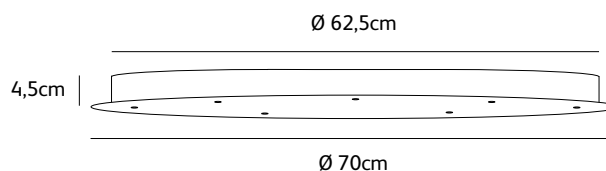

(e) NP.DB.R.7L.*