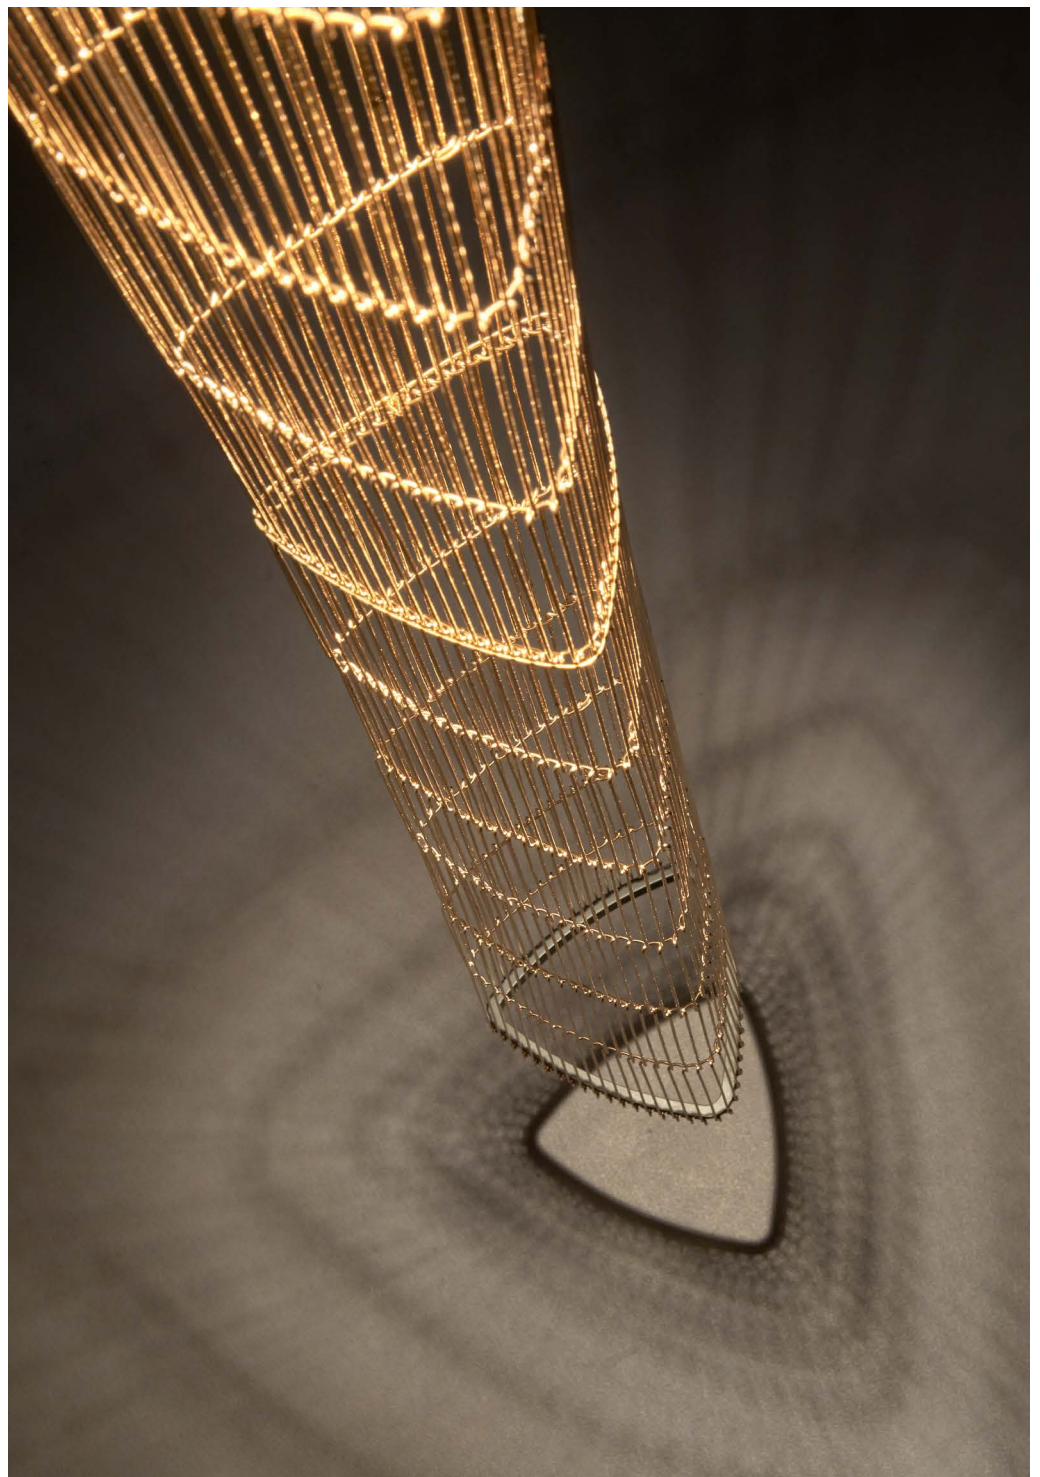

needles & pins

suspension lamp wall lamp

needles & pins

Jacco Maris has designed Needles & Pins after falling in love with the amazing material. The shape with the waist gives the metal structure an extra twist. The warm LED light shines through Needles & Pins and therefore offers its surroundings unique reflections and shadows. As a group or individually this lamp will create a sophisticated atmosphere. Needles & Pins includes a collection of suspension lamps in various lengths and is available in different materials.

NP.11.SU.BRA needles & pins suspension lamp type 11 brass

colors & materials

Check www.jaccomarism.com for the latest colors, materials and details or scan the QR code.

Order code	NP.03.SU.*
Dimensions wxh	14x32cm
Standard cable length	300cm
Light source	integrated LED 5W / 2700K / 420 lm
Net. weight	< 1kg
Driver	dimnable driver, dimmer not included