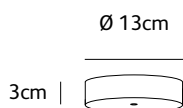

Order code	NP.03.WA.*
Dimensions wxh	14x32cm
Standard cable length	300cm
Light source	integrated LED 5W / 2700K / 420 lm
Net. weight	1,9kg
Driver	dimnable driver, dimmer not included

Order code	NP.05.WA.*
Dimensions wxh	14x52cm
Standard cable length	300cm
Light source	integrated LED 5W / 2700K / 420 lm
Net. weight	2kg
Driver	dimnable driver, dimmer not included

Order code	NP.07.WA.*
Dimensions wxh	14x72cm
Standard cable length	300cm
Light source	integrated LED 5W / 2700K / 420 lm
Net. weight	2,1kg
Driver	dimnable driver, dimmer not included

Order code	NP.11.WA.*
Dimensions wxh	14x112cm
Standard cable length	300cm
Light source	integrated LED 5W / 2700K / 420 lm
Net. weight	2,3kg
Driver	dimnable driver, dimmer not included

Driver box wxdxh	10,5x3,2x15cm
------------------	----------------------

NP.03.WA.*

NP.05.WA.*

NP.07.WA.*

NP.11.WA.*

needles & pins

driver box options suspension lamp

Needles & Pins is standard complemented with driver box (a) Øxh 13x3cm black. Please note that if you choose another driver box option below, driver box (a) will no longer be included.

Standard driver box (a)	Øxh 13x3cm 1 light black (optional white) 1 black power cable
Optional driver box (b)	Øxh 24x4,5cm 2 light black (optional white) 2 black power cable
Optional driver box (c)	driver box round 3 light Øxh 28x4,5cm black (optional white) 3 black power cable
Optional driver box (d)	driver box round 5 light Øxh 40x4,5cm black (optional white) 5 black power cable
Optional driver box (e)	driver box round 7 light Øxh 62,5x4,5cm black (optional white) 7 black power cable