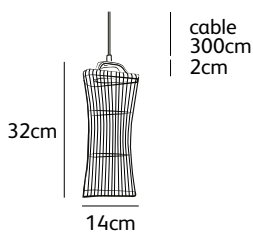

NP.11.SU.BRA needles & pins suspension lamp type 11 brass

colors & materials

Check www.jaccomarism.com for the latest colors, materials and details or scan the QR code.

Order code	NP.03.SU.*
Dimensions wxh	14x32cm
Standard cable length	300cm
Light source	integrated LED 5W / 2700K / 420 lm
Net. weight	< 1kg
Driver	dimnable driver, dimmer not included

Order code	NP.05.SU.*
Dimensions wxh	14x52cm
Standard cable length	300cm
Light source	integrated LED 5W / 2700K / 420 lm
Net. weight	< 1kg
Driver	dimnable driver, dimmer not included

Order code	NP.07.SU.*
Dimensions wxh	14x72cm
Standard cable length	300cm
Light source	integrated LED 5W / 2700K / 420 lm
Net. weight	< 1kg
Driver	dimnable driver, dimmer not included

Order code	NP.11.SU.*
Dimensions wxh	14x112cm
Standard cable length	300cm
Light source	integrated LED 5W / 2700K / 420 lm
Net. weight	< 1,5kg
Driver	dimnable driver, dimmer not included

NP.03.SU.*

NP.05.SU.*

Order code	NP.03.WA.*
Dimensions wxh	14x32cm
Standard cable length	300cm
Light source	integrated LED 5W / 2700K / 420 lm
Net. weight	1,9kg
Driver	dimnable driver, dimmer not included

Order code	NP.05.WA.*
Dimensions wxh	14x52cm
Standard cable length	300cm
Light source	integrated LED 5W / 2700K / 420 lm
Net. weight	2kg
Driver	dimnable driver, dimmer not included