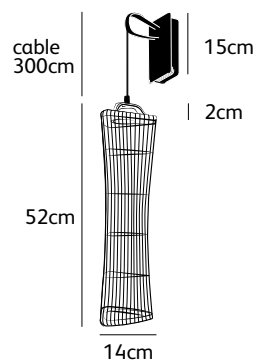

NP.05.WA.*