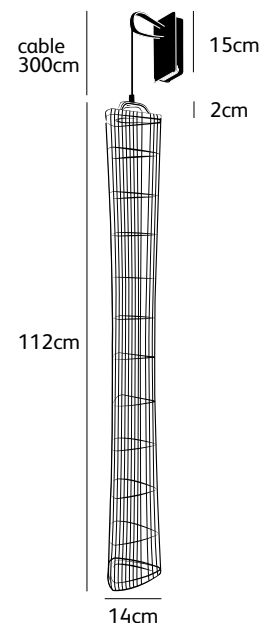

Order code	NP.03.WA.*
Dimensions wxh	14x32cm
Standard cable length	300cm
Light source	integrated LED 5W / 2700K / 420 lm
Net. weight	1,9kg
Driver	dimnable driver, dimmer not included

Order code	NP.05.WA.*
Dimensions wxh	14x52cm
Standard cable length	300cm
Light source	integrated LED 5W / 2700K / 420 lm
Net. weight	2kg
Driver	dimnable driver, dimmer not included

Order code	NP.07.WA.*
Dimensions wxh	14x72cm
Standard cable length	300cm
Light source	integrated LED 5W / 2700K / 420 lm
Net. weight	2,1kg
Driver	dimnable driver, dimmer not included

Order code	NP.11.WA.*
Dimensions wxh	14x112cm
Standard cable length	300cm
Light source	integrated LED 5W / 2700K / 420 lm
Net. weight	2,3kg
Driver	dimnable driver, dimmer not included

Driver box wxdxh	10,5x3,2x15cm
------------------	----------------------

NP.03.WA.*

NP.05.WA.*

NP.07.WA.*

NP.11.WA.*

needles & pins

driver box options suspension lamp

Needles & Pins is standard complemented with driver box (a) Øxh 13x3cm black. Please note that if you choose another driver box option below, driver box (a) will no longer be included.

Standard driver box (a)	Øxh 13x3cm 1 light black (optional white) 1 black power cable
Optional driver box (b)	Øxh 24x4,5cm 2 light black (optional white) 2 black power cable
Optional driver box (c)	driver box round 3 light Øxh 28x4,5cm black (optional white) 3 black power cable
Optional driver box (d)	driver box round 5 light Øxh 40x4,5cm black (optional white) 5 black power cable
Optional driver box (e)	driver box round 7 light Øxh 62,5x4,5cm black (optional white) 7 black power cable