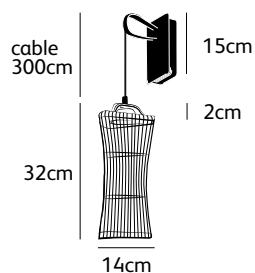

NP.03.WA.*