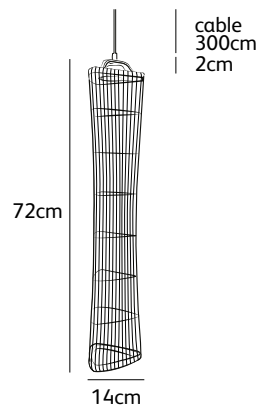

Order code	NP.05.SU.*
Dimensions wxh	14x52cm
Standard cable length	300cm
Light source	integrated LED 5W / 2700K / 420 lm
Net. weight	< 1kg
Driver	dimnable driver, dimmer not included

Order code	NP.07.SU.*
Dimensions wxh	14x72cm
Standard cable length	300cm
Light source	integrated LED 5W / 2700K / 420 lm
Net. weight	< 1kg
Driver	dimnable driver, dimmer not included

Order code	NP.11.SU.*
Dimensions wxh	14x112cm
Standard cable length	300cm
Light source	integrated LED 5W / 2700K / 420 lm
Net. weight	< 1,5kg
Driver	dimnable driver, dimmer not included

NP.03.SU.*

NP.05.SU.*

Order code	NP.03.WA.*
Dimensions wxh	14x32cm
Standard cable length	300cm
Light source	integrated LED 5W / 2700K / 420 lm
Net. weight	1,9kg
Driver	dimnable driver, dimmer not included

Order code	NP.05.WA.*
Dimensions wxh	14x52cm
Standard cable length	300cm
Light source	integrated LED 5W / 2700K / 420 lm
Net. weight	2kg
Driver	dimnable driver, dimmer not included

Order code	NP.07.WA.*
Dimensions wxh	14x72cm
Standard cable length	300cm
Light source	integrated LED 5W / 2700K / 420 lm
Net. weight	2,1kg
Driver	dimnable driver, dimmer not included

Order code	NP.11.WA.*
Dimensions wxh	14x112cm
Standard cable length	300cm
Light source	integrated LED 5W / 2700K / 420 lm
Net. weight	2,3kg
Driver	dimnable driver, dimmer not included