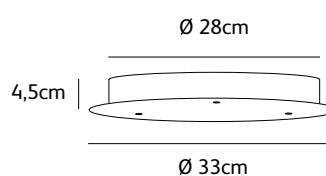

(c) NP.DB.R.3L.*