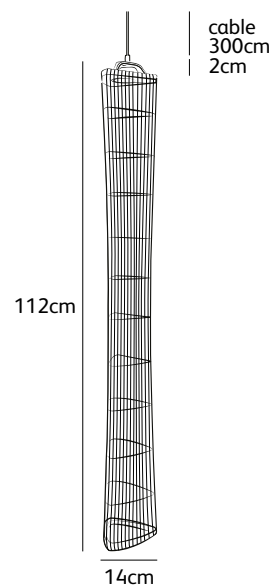

NP.11.SU.*