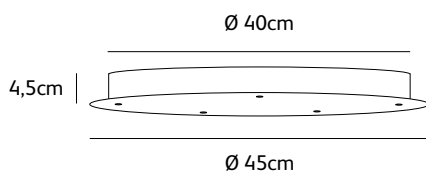

(d) NP.DB.R.5L.*