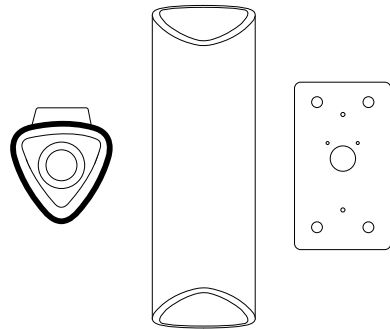

## clark wall lamp led & outdoor led

An exclusive wall lamp with an iconic shape. The Clark is quite different in its form and in the way it casts its light on the wall. This wall lamp is available in full casted aluminium with a powder coating or in full casted bronze. The light of the Clark goes up & down and is also available as up or down light.

indoor LED up

indoor LED down

indoor LED up & down

Wxdxh **9,6x11x30cm**

outdoor LED up

outdoor LED down

outdoor LED up & down

Wxdxh **9,6x11x30cm**