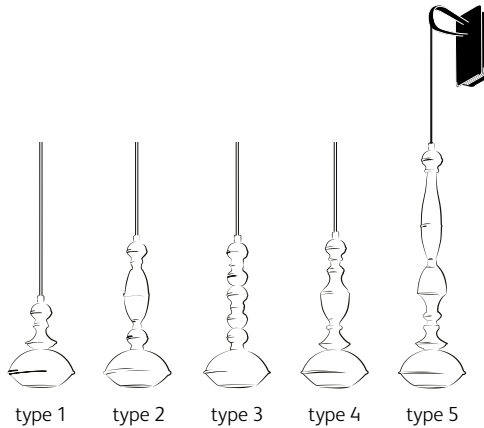

# benben wall lamp

Exclusive wall lamp in many different shapes, lengths, powder coated colors and materials. With this unique wall lamp within the Benben collection you can build the most beautiful creative lighting designs for your interior. Black Nickel is the latest addition to our material collection (chrome, yellow and red copper) for the Benben fixtures. All 5 models in this collection can be designed with the exclusive Black Nickel combined with all the beautiful colored powder coatings. Another option is the Totally Black Nickel design for that special luxurious effect. Seemingly endless combinations are possible.

T1 Øxh **15x22cm**

T2 Øxh **15x35cm**

T3 Øxh **15x35cm**

T4 Øxh **15x35cm**

T5 Øxh **15x57cm**

Check [www.jaccomaris.com](http://www.jaccomaris.com) for the latest colors, materials and details or scan the QR code. For ordering or more information please contact your dealer or contact us for a dealer.