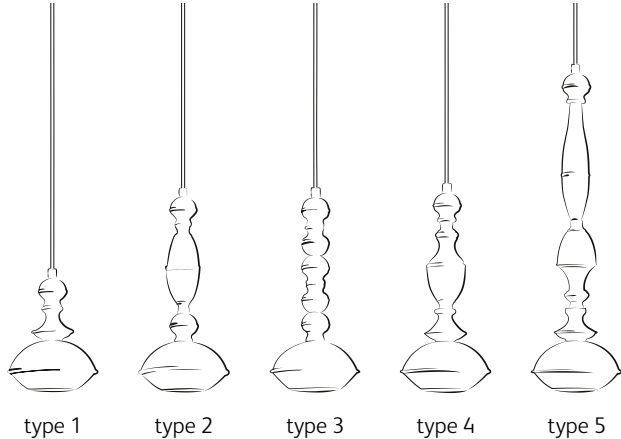

Jacco
maris

benben suspension lamp

Benben has a playful look and feel. The totem characterizes the design of the Benben collection. It reminds you of 18th century Dutch woodturning craftsmanship. The pendant lamp is beautiful on its own or as a group, forming a superb art piece.

benben type 1
Øxh **15x22cm**

benben type 2
Øxh **15x35cm**

benben type 3
Øxh **15x35cm**

benben type 4
Øxh **15x35cm**

benben type 5
Øxh **15x57cm**

Check www.jaccomarism.com for the latest color, materials and details or scan the QR code. For ordering or more information please contact your dealer or contact us for a dealer.