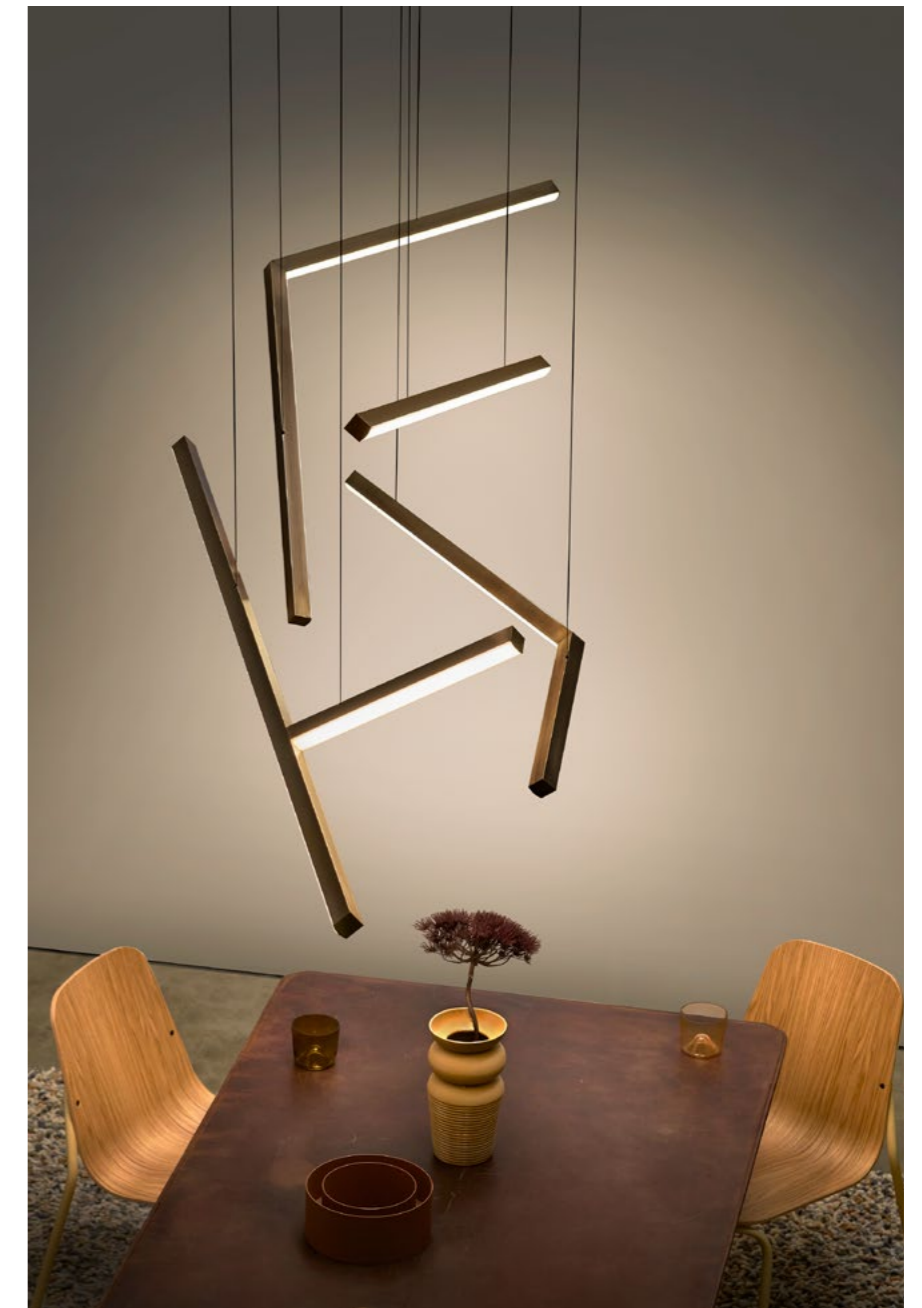

myka

suspension lamp

myka

Myka offers you a collection of different shapes, so you can be the creator of your own composition. Each composition will be adapted to its specific space, requirements and your wishes. Made of brushed, patinated brass Myka provides a special luxurious design with a warm and soft LED light. Together the distinct shapes create a play of soft lines in the air. Myka is the example of bespoke design combining extraordinary lighting with a timeless look.

MY.T1.SU.BRA, MY.T3.SU.BRA, MY.T4.SU.BRA, MY.T3.SU.BRA, MY.T2.SU.BRA
myka suspension lamp brushed brass

MY.T1.SU.BRA, MY.T3.SU.BRA, MY.T4.SU.BRA,
MY.T3.SU.BRA, MY.T2.SU.BRA
myka suspension lamp brushed brass

myka

suspension lamp

MY.T4.SU.BRA, MY.T1.SU.BRA, MY.T2.SU.BRA, MY.T3.SU.BRA
myka suspension lamp brushed brass

Check www.jacomaris.com for the latest colors, materials and details or scan the QR code.

Order code	MY.T1.SU.BRA
Dimensions wxdxh	150x3x3cm
Standard cable length	300cm
Light source	integrated LED 30W / 2500K / 1150 lm
Net. weight	3,5kg
Driver	dimmable, dimmer not included
Order code	MY.T2.SU.BRA
Dimensions wxdxh	118cm / 31cm / 3x3cm
Standard cable length	300cm
Light source	integrated LED 30W / 2500K / 1140 lm
Net. weight	3,5kg
Driver	dimmable, dimmer not included
Order code	MY.T3.SU.BRA
Dimensions wxdxh	72cm / 72cm / 3x3cm
Standard cable length	300cm
Light source	integrated LED 28W / 2500K / 1100 lm
Net. weight	3,5kg
Driver	dimmable, dimmer not included
Order code	MY.T4.SU.BRA
Dimensions wxdxh	150cm / 45cm / 3x3cm
Standard cable length	300cm
Light source	integrated LED 38W / 2500K / 1500 lm
Net. weight	4,5kg
Driver	dimmable, dimmer not included

myka

color and material

suspension lamp

BRA brushed brass

IP 20

Colors and materials as shown on the images may slightly differ from reality. Any typing errors in the text and interim changes to the collections or specifications are all subject to change.