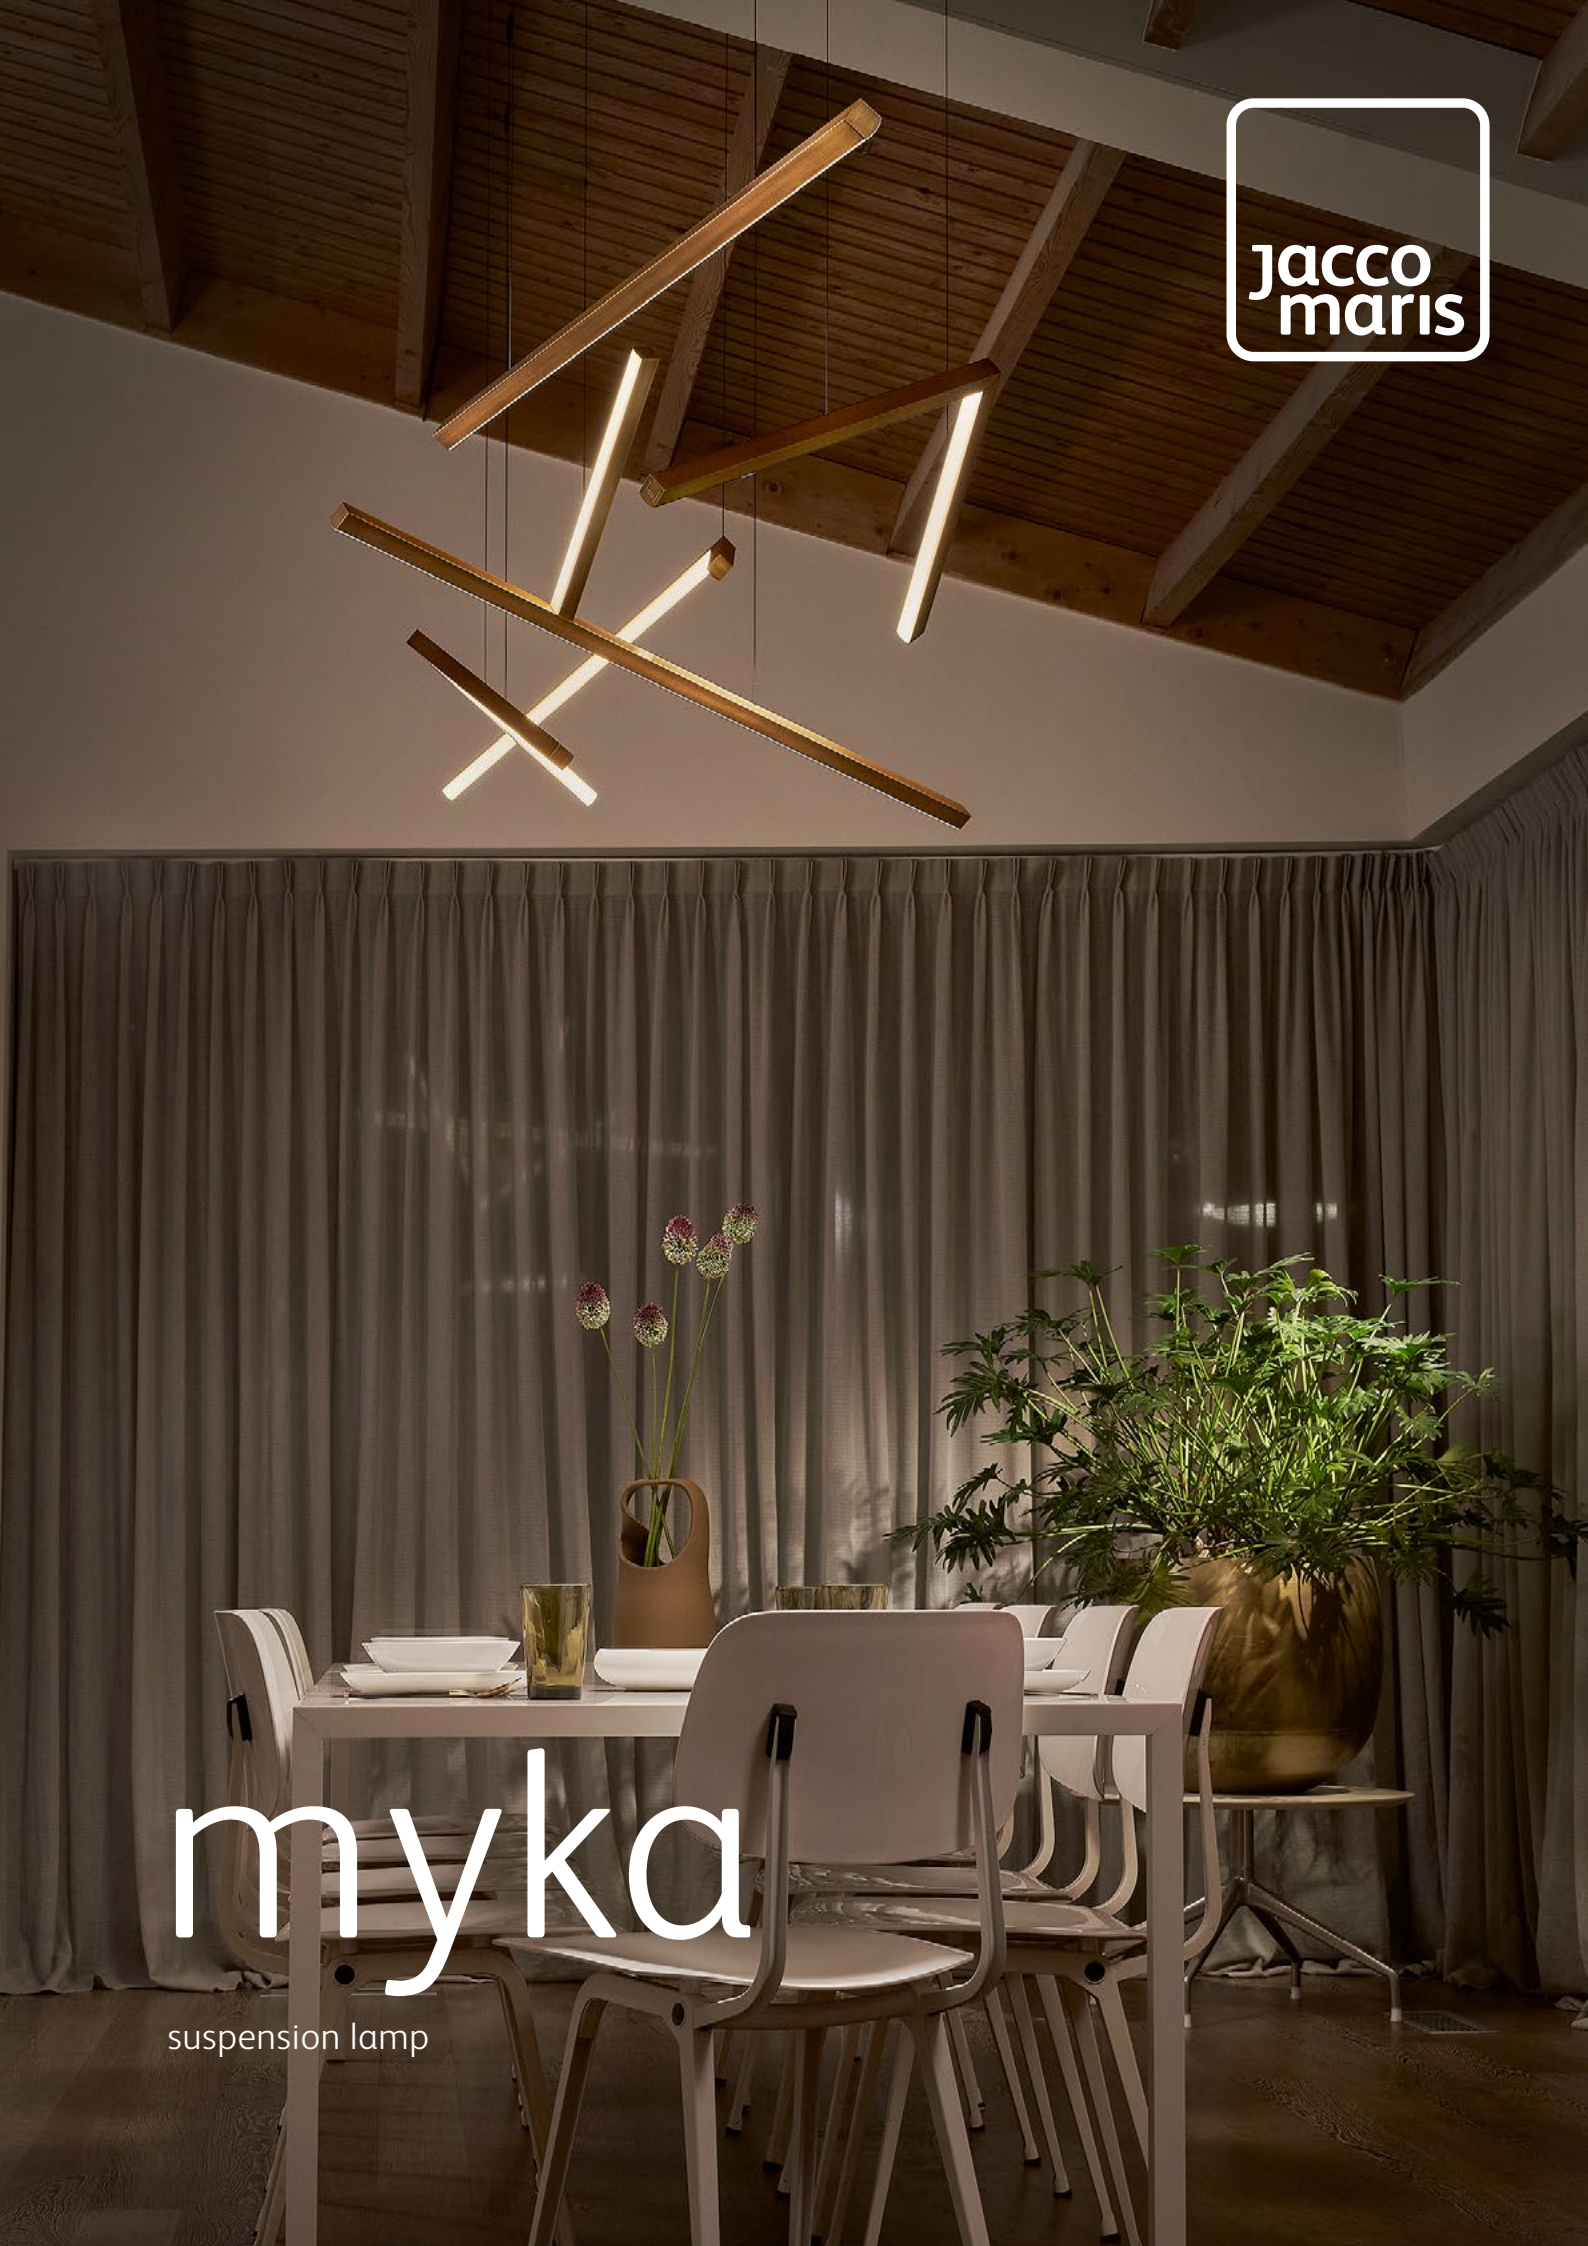

myka

suspension lamp

myka

Myka offers you a collection of different shapes, so you can be the creator of your own composition. Each composition will be adapted to its specific space, requirements and your wishes. Made of brushed, patinated brass Myka provides a special luxurious design with a warm and soft LED light. Together the distinct shapes create a play of soft lines in the air. Myka is the example of bespoke design combining extraordinary lighting with a timeless look.