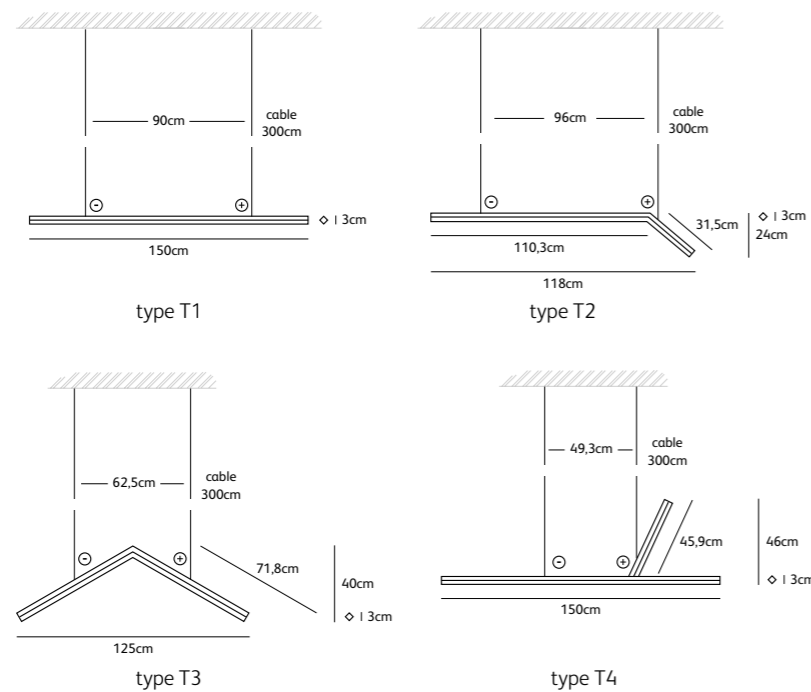

IP 20

Colors and materials as shown on the images may slightly differ from reality. Any typing errors in the text and interim changes to the collections or specifications are all subject to change.

www.jacomaris.com
23/05/2024

Colors and materials as shown on the images may slightly differ from reality. Any typing errors in the text and interim changes to the collections or specifications are all subject to change.

www.jacomaris.com
23/05/2024