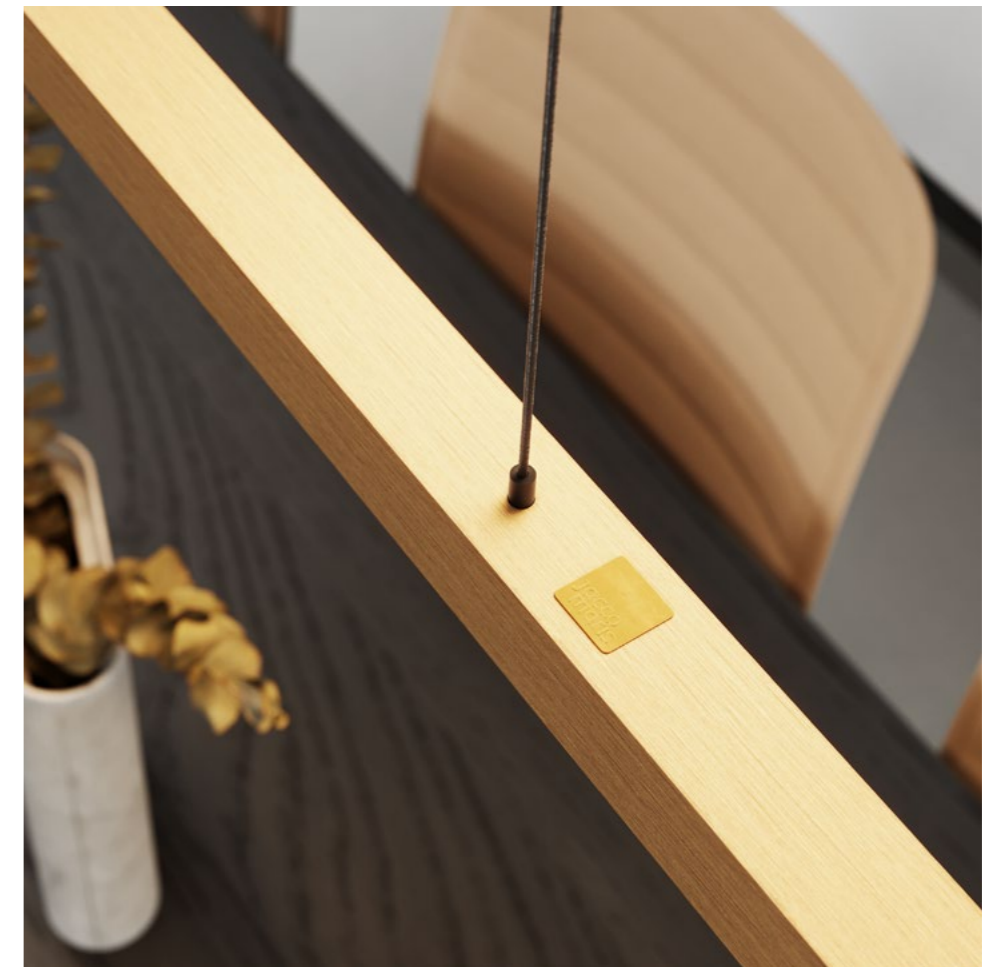

keep it  
straight

suspension lamp

KS.160.SU.BRA.GG  
keep it straight brushed brass graphite grey 160cm

## keep it straight

Keep It Straight is great in its minimalistic and symmetrical design. Designer Jacco Maris managed to equip this sleek fixture with a delicate diffuse light. Available in a beautiful finish. At the tail-ends, you will find subtle pieces of natural acrylic stone. These pieces are available in several colors. Keep It Straight adds allure to any interior design, instantly transforming it into a luxurious space.

JX.RELAX.FL.SA  
jaxx relax floor lamp outdoor sand

KS.160.SU.BRA.GG  
keep it straight brushed brass graphite grey 160cm

## suspension lamp

Order code	<b>KS.120.SU.BRA.*</b>
Dimensions wxdxh	<b>120x3x3cm</b>
Standard cable length	<b>300cm</b>
Material	<b>brass with natural acrylic stone</b>
Light source	<b>included, LED 22W / 2630K / 1300 lm</b>
Net. weight	<b>3kg</b>
Driver	<b>dimmable, dimmer not included</b>
Standard driver box	<b>48x6x4cm white</b>