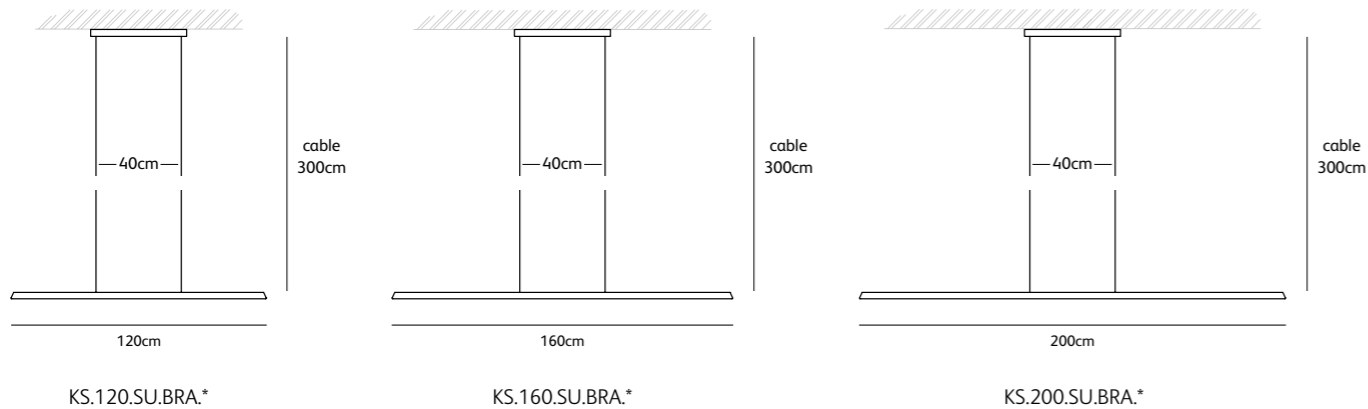

keep it straight

colors and materials

material

colors tail ends (natural acrylic stone)