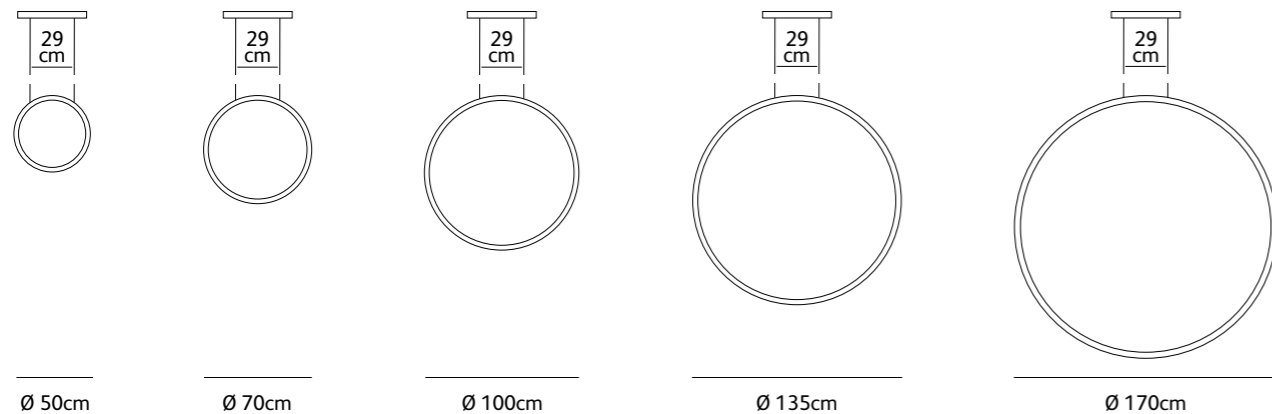

hall-O

suspension lamp circle vertical

Order code	HA.50.CI.VT.*
Dimensions Ø	50cm
Standard cable length	300cm
Light source	integrated LED 30W / 2700K / 1200 lm
Net. weight	1,2kg
Driver	dimnable driver, dimmer included

Order code	HA.70.CI.VT.*
Dimensions Ø	70cm
Standard cable length	300cm
Light source	integrated LED 42W / 2700K / 1700 lm
Net. weight	1,7kg
Driver	dimnable driver, dimmer not included

Order code	HA.100.CI.VT.*
Dimensions Ø	100cm
Standard cable length	300cm
Light source	integrated LED 60W / 2700K / 2400 lm
Net. weight	2,4kg
Driver	dimnable driver, dimmer not included

Order code	HA.135.CI.VT.*
Dimensions Ø	135cm
Standard cable length	300cm
Light source	integrated LED 80W / 2700K / 3250 lm
Net. weight	3,3kg
Driver	dimnable driver, dimmer not included

Order code	HA.170.CI.VT.*
Dimensions Ø	170cm
Standard cable length	300cm
Light source	integrated LED 103W / 2700K / 4000 lm
Net. weight	4,1kg
Driver	dimnable driver, dimmer not included

colors & materials

* Add the color/material code you require to the main part number or check our price list for a total part number overview.
Check www.jaccomar.com for the latest colors, materials and details or scan the QR code.

IP 20

hall-O

wall lamp circle type 2

colors & materials

* Add the color/material code you require to the main part number or check our price list for a total part number overview.
Check www.jaccomar.com for the latest colors, materials and details or scan the QR code.

IP 20

Order code	HA.50.WA.CI.T2.*
Dimensions Ø	50cm
Standard cable length	300cm
Light source	integrated LED 30W / 2700K / 1200 lm
Net. weight	1,2kg
Driver	dimnable driver, floor dimmer included