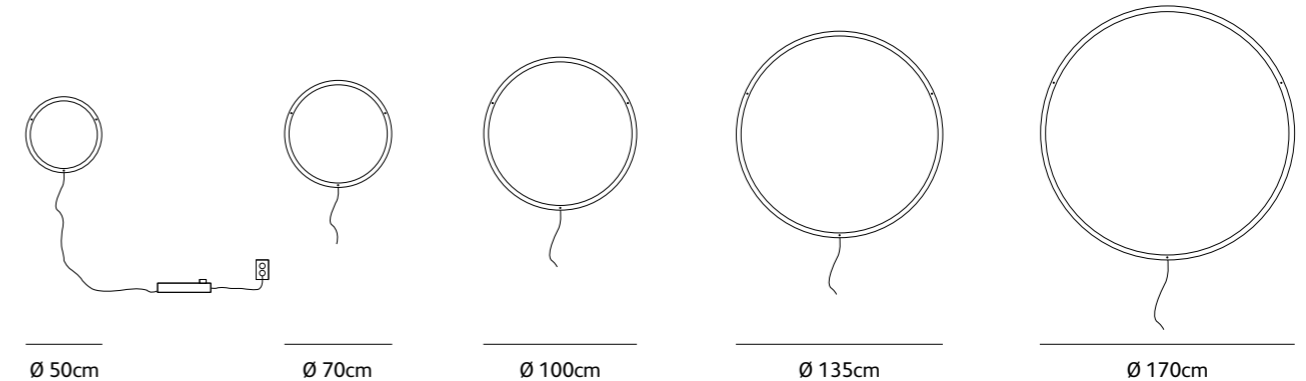

Order code	HA.135.CI.VT.*
Dimensions Ø	135cm
Standard cable length	300cm
Light source	integrated LED 80W / 2700K / 3250 lm
Net. weight	3,3kg
Driver	dimnable driver, dimmer not included

Order code	HA.170.CI.VT.*
Dimensions Ø	170cm
Standard cable length	300cm
Light source	integrated LED 103W / 2700K / 4000 lm
Net. weight	4,1kg
Driver	dimnable driver, dimmer not included

IP 20

hall-O

wall lamp circle type 2

HA.135.WA.CI.T3.MR & HA.70.WA.CI.T2.MO
hall-O wall lamp circle type 3 marone 135cm & hall-O wall lamp circle type 2 moss 70cm
Type 3 is a special version with a power cable integrated in the wall and externally mounted driver. Hall-O wall lamp circle type 2 is the standard version with natural rope cord and floor dimmer.

IP 20

Order code	HA.50.WA.CI.T2.*
Dimensions Ø	50cm
Standard cable length	300cm
Light source	integrated LED 30W / 2700K / 1200 lm
Net. weight	1,2kg
Driver	dimnable driver, floor dimmer included

Order code	HA.70.WA.CI.T2.*
Dimensions Ø	70cm
Standard cable length	300cm
Light source	integrated LED 42W / 2700K / 1700 lm
Net. weight	1,7kg
Driver	dimnable driver, floor dimmer included