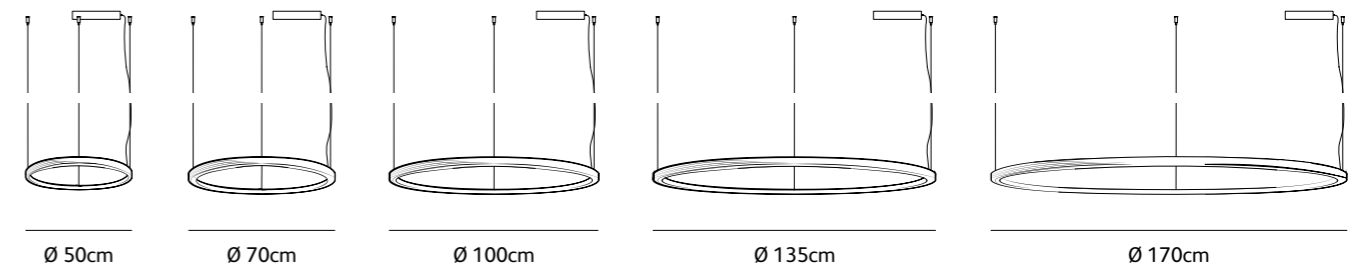

Check www.jacomaris.com for the latest colors, materials and details or scan the QR code.

Order code	HA.50.CI.*
Dimensions Ø	50cm
Standard cable length	300cm
Light source	integrated LED 30W / 2700K / 1200 lm
Net. weight	1,2kg
Driver	dimnable driver, dimmer not included

Order code	HA.70.CI.*
Dimensions Ø	70cm
Standard cable length	300cm
Light source	integrated LED 42W / 2700K / 1700 lm
Net. weight	1,7kg
Driver	dimnable driver, dimmer not included

Order code	HA.100.CI.*
Dimensions Ø	100cm
Standard cable length	300cm
Light source	integrated LED 60W / 2700K / 2400 lm
Net. weight	2,4kg
Driver	dimnable driver, dimmer not included

Order code	HA.135.CI.*
Dimensions Ø	135cm
Standard cable length	300cm
Light source	integrated LED 80W / 2700K / 3250 lm
Net. weight	3,3kg
Driver	dimnable driver, dimmer not included

Order code	HA.170.CI.*
Dimensions Ø	170cm
Standard cable length	300cm
Light source	integrated LED 103W / 2700K / 4000 lm
Net. weight	4,1kg
Driver	dimnable driver, dimmer not included

IP 20

hall-O

suspension lamp circle vertical

HA.100.CI.VT.GM & HA.135.CI.VT.GM
hall-O suspension lamp circle vertical gunmetal 100cm & 135cm

Order code	HA.50.CI.VT.*
Dimensions Ø	50cm
Standard cable length	300cm
Light source	integrated LED 30W / 2700K / 1200 lm
Net. weight	1,2kg
Driver	dimnable driver, dimmer included