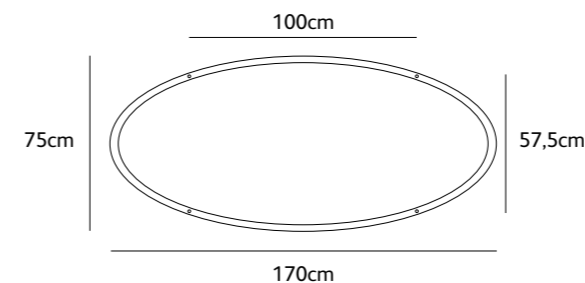

OV.170.SU.*