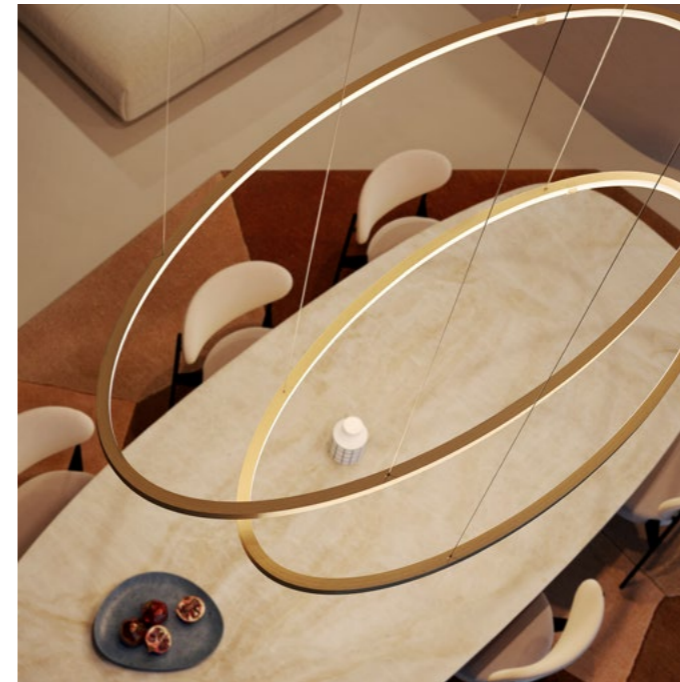

oval collection

suspension lamp

oval collection

A new Oval Collection of organic shaped fixtures. These new organic, oval shaped fixtures give a touch of softness to an angular room. This collection is inspired by our Brass-O and Hall-O fixtures. You will encounter the same high quality of materials and powder coatings in all of the available colors. The Oval Collection is presented in 2 dimensions. The light shines from the inside of the U-shaped profile of the oval ring.

OV.170.SU.BRA & OV.220.SU.BRA
oval collection suspension lamp 220cm & 170cm welke kleuren?

oval collection suspension lamp

OV.220.SU.BRA & OV.170.SU.BRA
oval collection suspension lamp 220cm & 170cm brushed brass

Order code	OV.170.SU.*
Dimensions wxdxh	170x75x3cm
Standard cable length	300cm
Light source	integrated LED 77W / 3080 lm
Brushed brass	2500K
Powder coated	2700K
Net. weight	3kg (brass: 4kg)
Driver	dimnable driver dimmer not included

Order code	OV.220.SU.*
Dimensions wxdxh	220x100x3cm
Standard cable length	300cm
Light source	integrated LED 100W / 4000 lm
Brushed brass	2500K
Powder coated	2700K
Net. weight	9kg (brass: 11kg)
Driver	dimnable driver dimmer not included