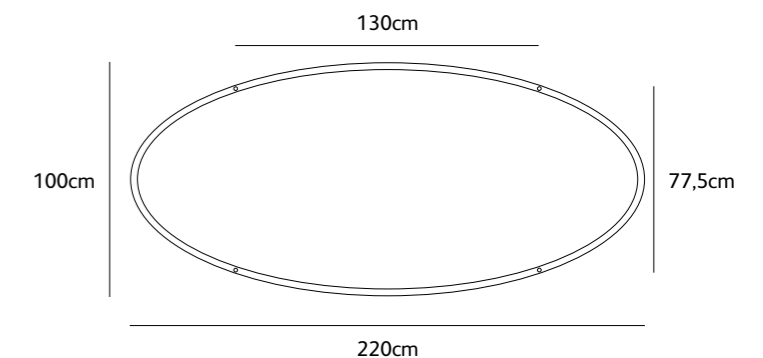

OV.220.SU.*

IP 20 Other sizes on request.

Colors and materials as shown on the images may slightly differ from reality. Any typing errors in the text and interim changes to the collections or specifications are all subject to change.

www.jaccomarism.com
23/05/2024