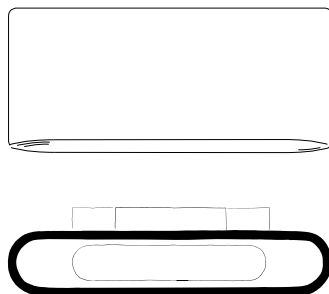

solo wall lamp

Our Solo collection, a tribute to Jacco Maris' much-loved dog Solo, is truly a unique breed of its own. The collection's character is subtly revealed with a small paw print tucked away at the base of each wall fixture, serving as a heartfelt tribute. Each piece is hand cast and polished. Emitting a gentle, diffused LED light, these fixtures establish a relaxing and lavish atmosphere, like a visual retreat for your senses. The Solo is offered either in cast solid bronze with a hint of patina for a vintage bronze appearance or in cast aluminum with a powder coat finish. It includes both up and down lighting and is also available in an outdoor variant.

Wxdxh **26x7,5x13cm**

Check www.jaccomarism.com for the latest color, materials and details or scan the QR code. For ordering or more information please contact your dealer or contact us for a dealer.