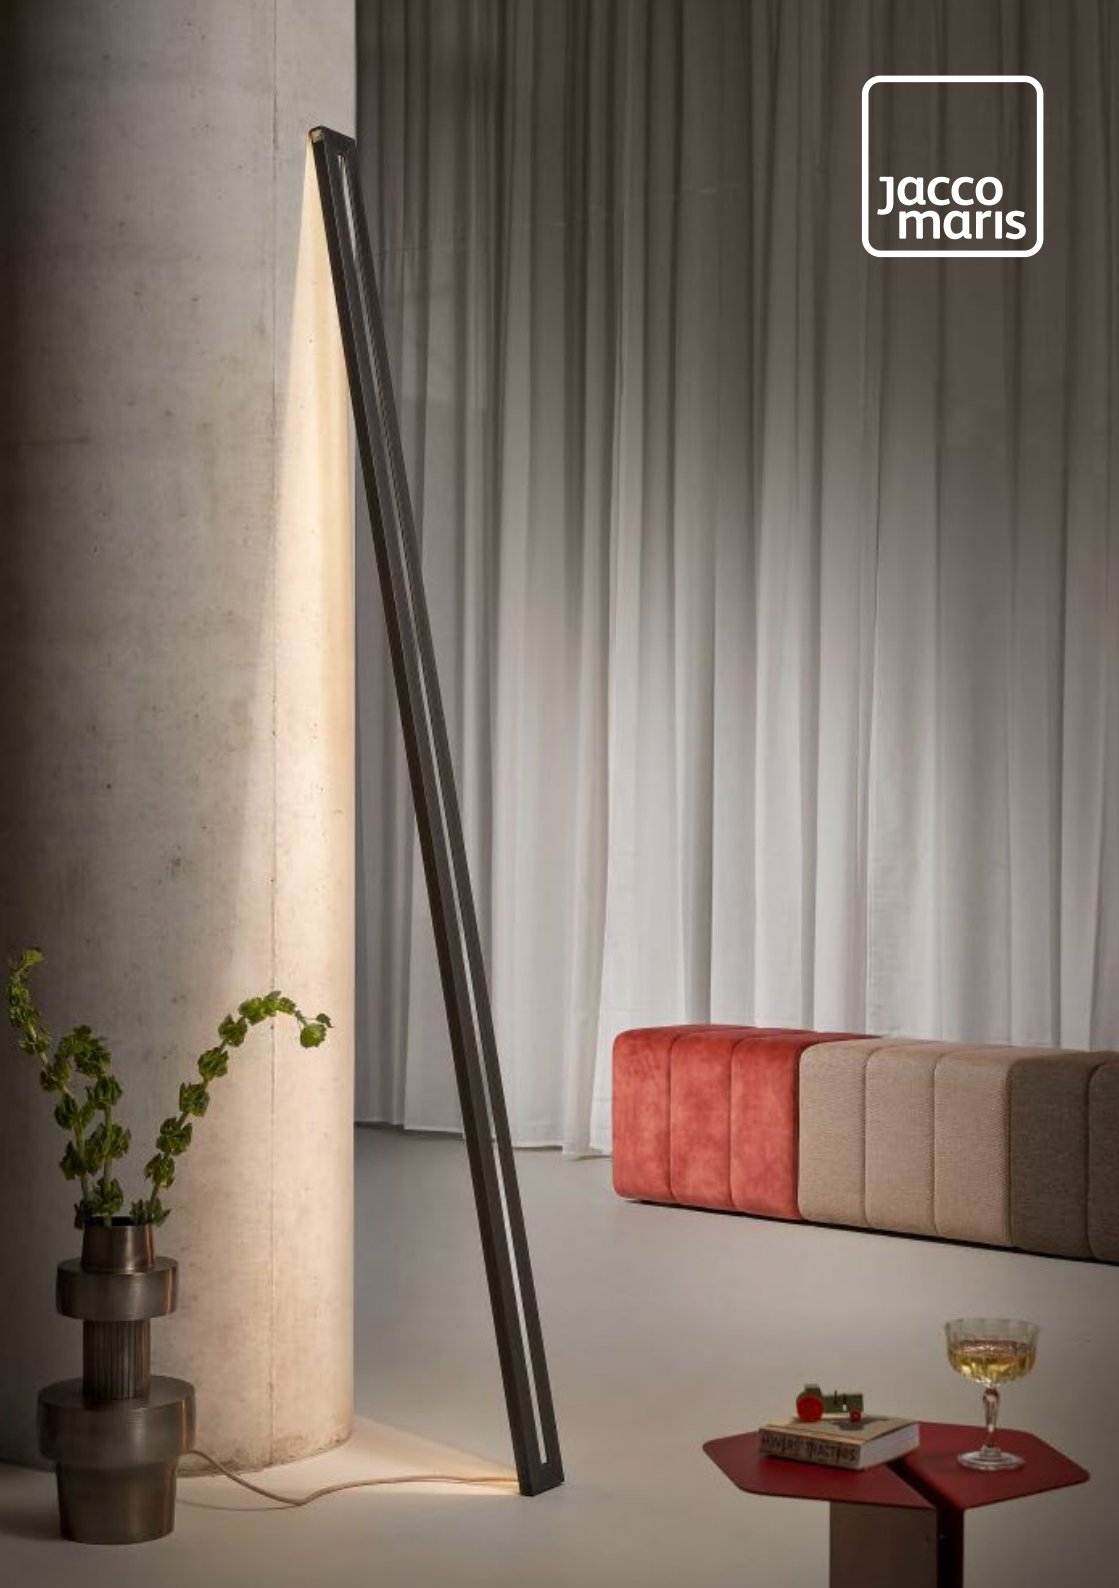

Jacco
maris

framed leaning floor lamp

This Framed leaning floor lamp displays a beautiful LED light on the wall and floor. Made of steel this design emphasizes the interior architecture in a unique way. As part of the Framed collection the leaning floor lamp will complete the desired effect in your design.