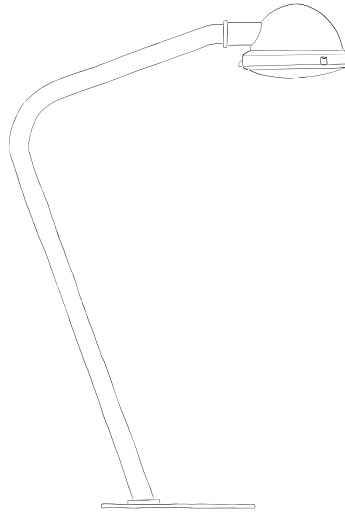

Jacco
maris

outsider floor lamp

suitable for indoor and outdoor use

The Outsider intrigues due to its decorative simplicity combined with a huge dose of robust charm. The Outsider floor plate and arched frame are made of powder coated steel and the Outsider head is made of cast aluminium. The diffuse light, spread through the large clear glass, is a delight for the eye.

Wxdxh **78x175x258cm**

Check www.jaccomaris.com for the latest color, materials and details or scan the QR code. For ordering or more information please contact your dealer or contact us for a dealer.