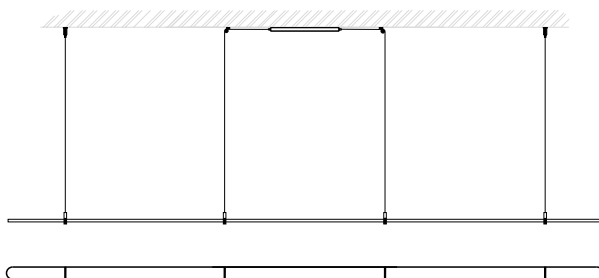

Jacco
maris

coco suspension lamp

The smooth Coco, designed by Jacco Maris and Wesley Boom, is shaped with the least amount of fuss. It has the look of a floating line of light. Beautiful diffuse light is spread through the translucent natural acrylic stone which is completely illuminated by the built-in LED element. The Coco collection is presented in 5 standard sizes and is available as a special in different sizes.

120cm

160cm

200cm

240cm

300cm

Check www.jaccomaris.com for the latest colors, materials and details or scan the QR code. For ordering or more information please contact your dealer or contact us for a dealer.