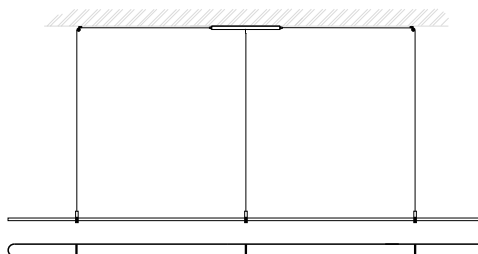

Jacco
maris

coco suspension lamp

The smooth Coco, designed by Jacco Maris and Wesley Boom, is shaped with the least amount of fuss. It has the look of a floating line of light. Beautiful diffuse light is spread through the translucent natural acrylic stone which is completely illuminated by the built-in LED element. The Coco collection is presented in 5 standard sizes and is available as a special in different sizes.

120cm

160cm

200cm

240cm

300cm

Check www.jaccomaris.com for the latest colors, materials and details or scan the QR code. For ordering or more information please contact your dealer or contact us for a dealer.