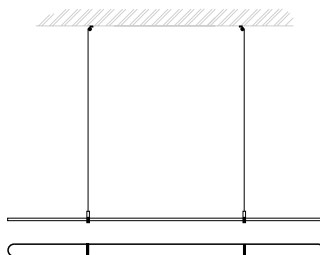

Jacco
maris

coco suspension lamp

The smooth Coco, designed by Jacco Maris and Wesley Boom, is shaped with the least amount of fuss. It has the look of a floating line of light. Beautiful diffuse light is spread through the translucent natural acrylic stone which is completely illuminated by the built-in LED element. The Coco collection is presented in 5 standard sizes and is available as a special in different sizes.

120cm

160cm

200cm

240cm

300cm

Check www.jaccomaris.com for the latest colors, materials and details or scan the QR code. For ordering or more information please contact your dealer or contact us for a dealer.