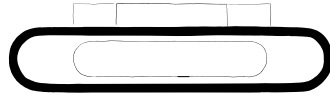

Check www.jaccomaris.com for the latest color, materials and details or scan the QR code. For ordering or more information please contact your dealer or contact us for a dealer.