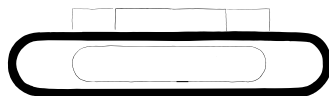

Jacco
maris

solo wall lamp

The Solo collection is named after Jacco Maris' dog Solo. A small paw print on the fixture is a subtle memorial to him. The Solo wall lamp with its minimalistic, timeless design has a quiet, yet luxurious presence. Each Solo is cast and polished by hand. Available in cast powder coated aluminium and cast solid bronze. The Solo is provided with both an up and down light.

Wxdxh **26x7,5x13cm**

Check www.jaccomarism.com for the latest color, materials and details or scan the QR code. For ordering or more information please contact your dealer or contact us for a dealer.