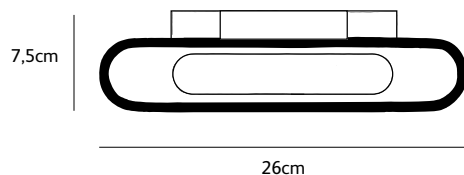

solo

wall lamp LED leather 26cm

Order code	SO.WA.LED.LT.*
Dimensions wxdxh	26x7,5x13cm
Light source	integrated LED 6,5W up & 6,5W down 2700K / 1300 lm
Weight/Packaging	
Net. weight	2,5kg
Gross weight	3kg
Packaging	31x22x9cm
Driver	trailing & leading edge dimmable driver, dimmer not included (assembled in fixture)
Wall mount	assembled in fixture distance between secure holes 12cm

colors & materials

Check www.jaccomaris.com for the latest colors, materials and details or scan the QR code.

top view

front view