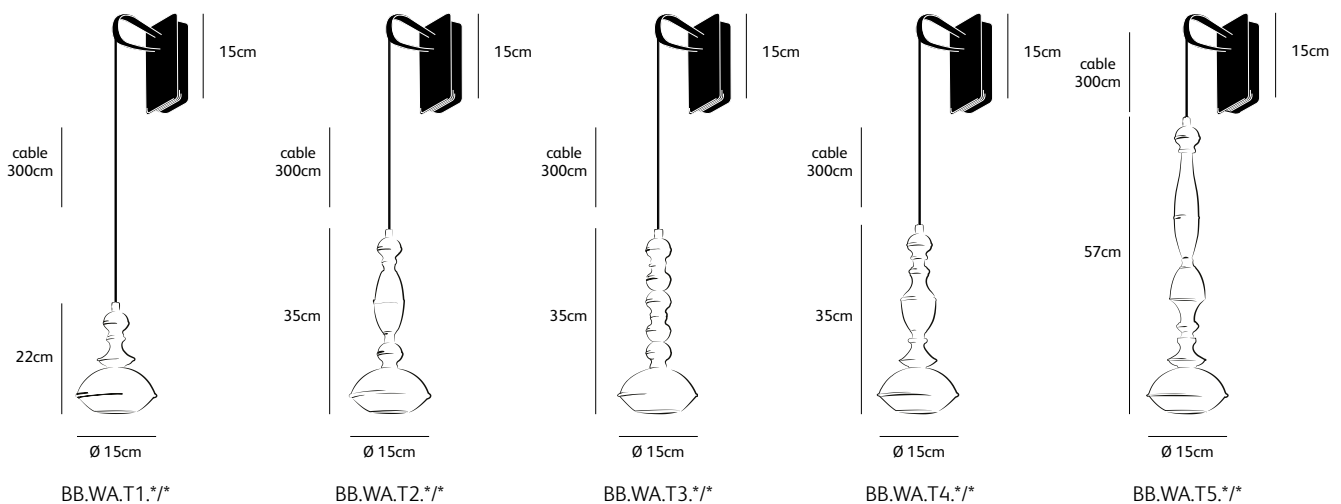

IP 20 Dimmable, dimmer not included. Also available with integrated LED-module.