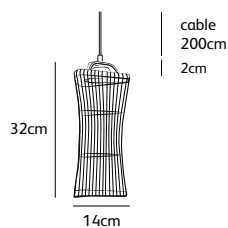

NP.03.SU.*