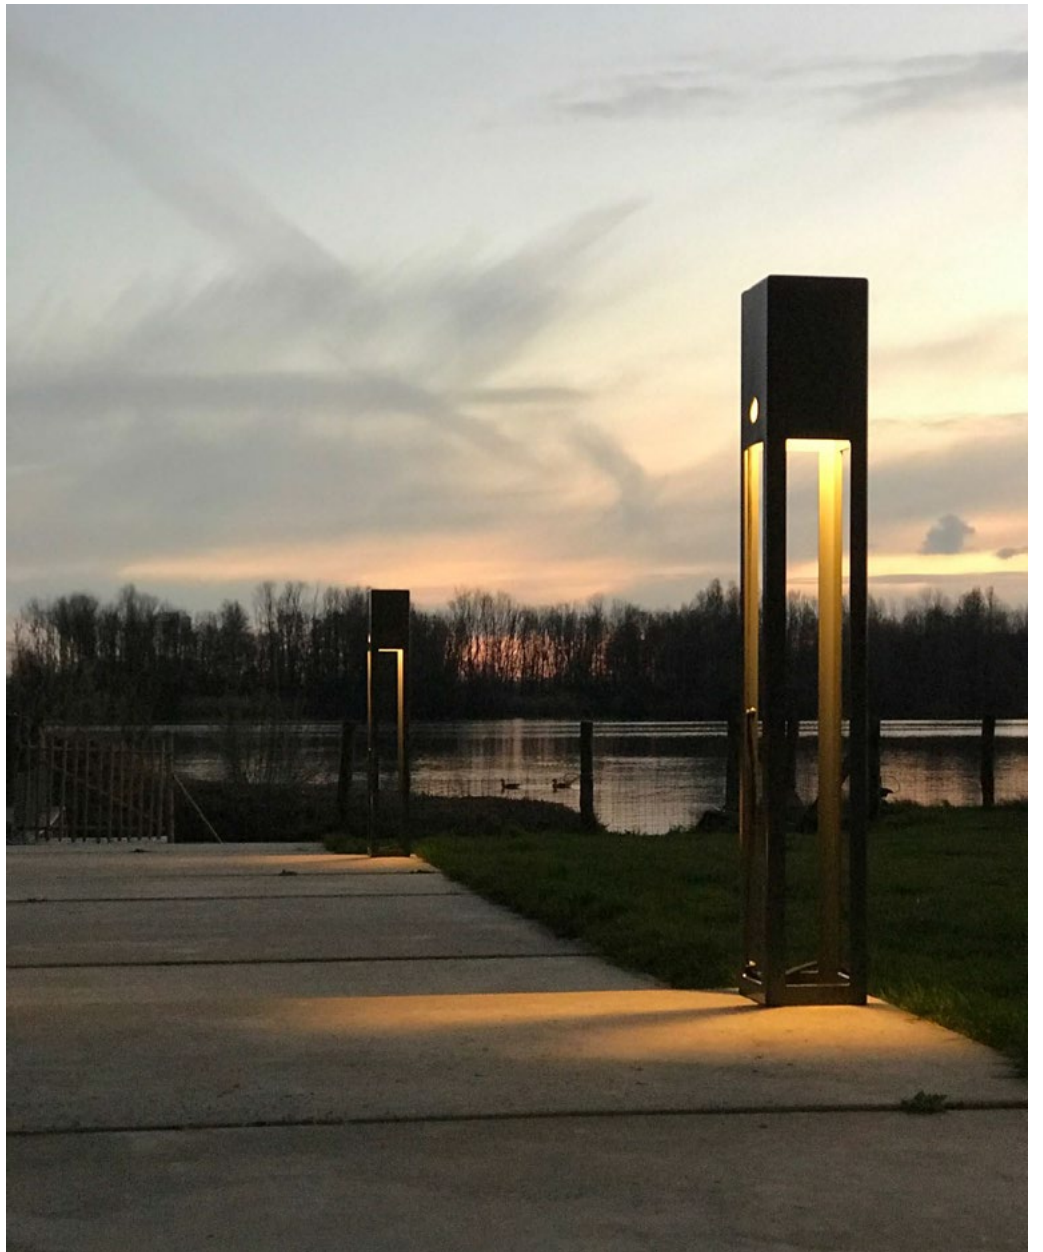

IP 20  

jaxx

floor lamp

jaxx

The Jaxx collection consists of solid steel floor lamps and provides a beautiful indirect light. The “quirky eye” in the front immediately attracts your attention. The relax version is suitable as a seating object. Enjoy luxurious outdoor living with this timeless design. Jaxx is a co-creation with designer Wesly Boom.