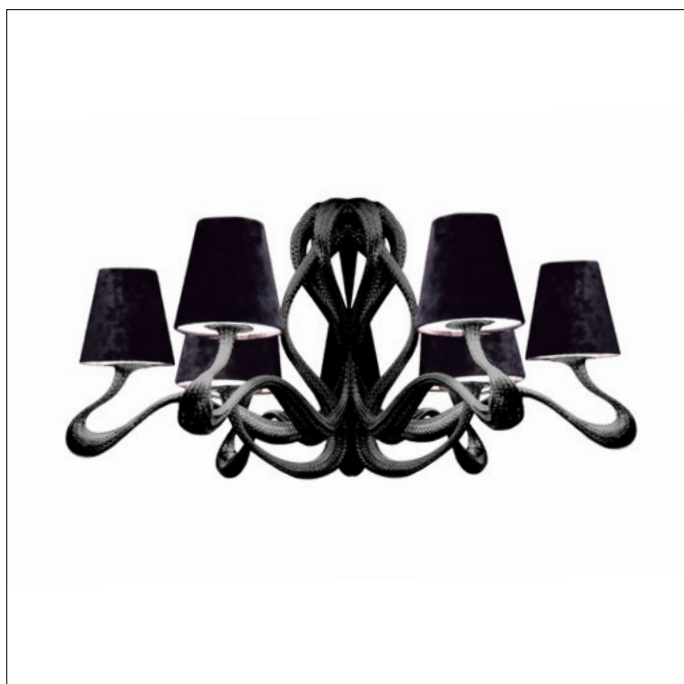

ode 1647

ceiling lamp

Order code	OD.09.CE.**
Dimensions Øxh	85x46cm
Light source	included 9 x LED bulb filament 3,5W / 240V 2700K / 470 lm
Lampholder	E14
Net. weight	6,5kg
Gross weight	16,5kg
Packaging	120x120x100cm
Dimming	dimnable, dimmer not included

OD.09.CE.BL ode 1647 ceiling lamp black copper

colors & materials

Check www.jaccomaris.com for the latest colors, materials and details or scan the QR code.