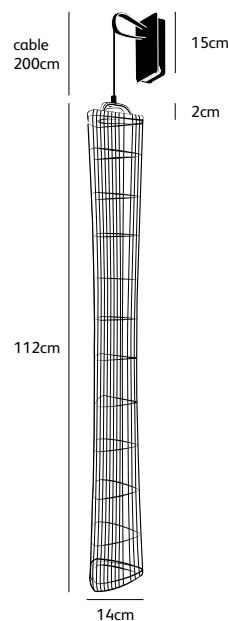

NP.11.WA.*