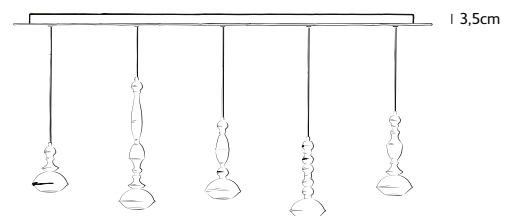

Order code (a)	BB.CECO.1L.R.* (black *BL or white *WH) ceiling cover for 1 lamp Ø 11,5cm
Order code (b)	BB.CECO.2L.R.* (black *BL or white *WH) ceiling cover black or white for 2 lamps Ø 14,5cm
Order code (c)	BB.CECO.3L.R.* (black *BL or white *WH) ceiling cover black or white for 3 lamps Ø 30cm
Order code (d)	BB.CECO.5L.R.* (black *BL or white *WH) ceiling cover black or white for 5 lamps Ø 40cm
Order code (e)	BB.CECO.7L.R.* (black *BL or white *WH) ceiling cover black or white for 7 lamps Ø 50cm
Order code (f)	BB.CECO.1-9L.R.* (black *BL or white *WH) ceiling cover for 1-9 lamps Ø 14,5cm
Order code (g)	BB.S-HOOK.* (black *BL or white *WH) s-hook for 1 lamp
Order code (h)	BB.CECO.5L.L.* (black *BL or white *WH) ceiling cover black or white for 5 lamps 140x12cm

(a) BB.CECO.1L.R.*

(b) BB.CECO.2L.R.*

(c) BB.CECO.3L.R.*

(d) BB.CECO.5L.R.*

(e) BB.CECO.7L.R.*

(f) BB.CECO.1-9L.R.*

(g) BB.S-HOOK.*

(g+f)

Top view ceiling plate

(h) BB.CECO.5L.L.*

benben

colors and materials

suspension and wall lamp

materials

***BN** black
nickel

***CH**
chrome