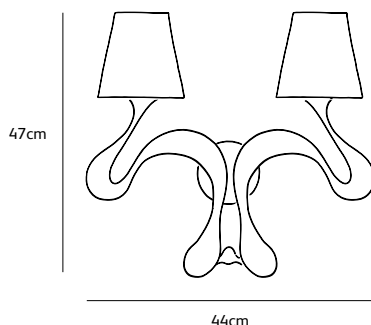

OD.02.WA.**