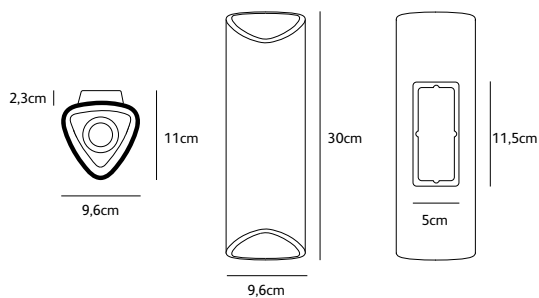

colors & materials

Order code wall lamp LED up & down
CK.WA.LED.*

Dimensions

Wxdxh **9,6x11x30cm**

Light source **integrated**

LED 8W up & 8W down / 2700K / 1300 lm

Weight/Packaging

Net. weight **2kg (bronze 6,5kg)**

Gross weight **2,5kg (bronze 7kg)**

Packaging **34x12x12cm**

Driver

TRIAC- trailing edge (standard) or Dali Dimmable driver, dimmer not included
3000K available on request

Order code wall lamp LED down
CK.WA.LED.DOWN.*

Dimensions

Wxdxh **9,6x11x30cm**

Light source **integrated**

LED 8W down / 2700K / 650 lm

Weight/Packaging

Net. weight **2kg (bronze 6,5kg)**

Gross weight **2,5kg (bronze 7kg)**

Packaging **34x12x12cm**

Driver

TRIAC- trailing edge (standard) or Dali Dimmable driver, dimmer not included
3000K available on request

Order code wall lamp LED up
CK.WA.LED.UP.*

Dimensions

Wxdxh **9,6x11x30cm**

Light source **integrated**

LED 8W up / 2700K / 650 lm

Weight/Packaging

Net. weight **2kg (bronze 6,5kg)**

Gross weight **2,5kg (bronze 7kg)**

Packaging **34x12x12cm**

Driver

TRIAC- trailing edge (standard) or Dali Dimmable driver, dimmer not included
3000K available on request