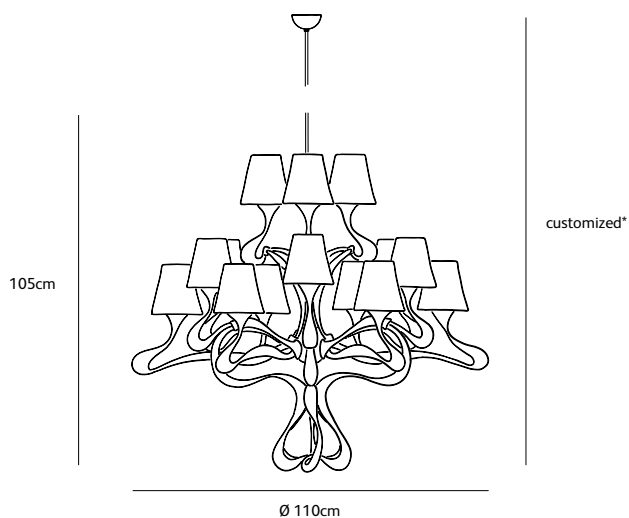

OD.15.CH.**