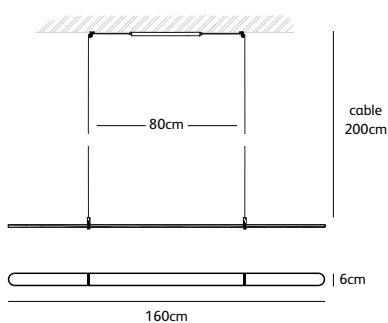

Order code	BB.WA.T3.*/*
Dimensions Øxh	15x35cm
Standard cable length	300cm
Light source	not included
Lampholder	GU10, suitable for retrofit, LED 240V
Net. weight	< 1kg

Order code	BB.WA.T4.*/*
Dimensions Øxh	15x35cm
Standard cable length	300cm
Light source	not included
Lampholder	GU10, suitable for retrofit, LED 240V
Net. weight	< 1kg

Order code	BB.WA.T5.*/*
Dimensions Øxh	15x57cm
Standard cable length	300cm
Light source	not included
Lampholder	GU10, suitable for retrofit, LED 240V
Net. weight	< 1kg

IP 20   Dimmable, dimmer not included. Also available with integrated LED-module.

Order code wall lamp LED down
CK.OUTD.LED.DOWN.*

Dimensions

Wxdxh **9,6x11x30cm**

Light source **integrated**

LED 8W down / 2700K / 650 lm

Weight/Packaging

Net. weight **2kg (bronze 6,5kg)**

Gross weight **2,5kg (bronze 7kg)**

Order code	CO.160.SU
Dimensions	
Wxdxh	160x6x1,2cm
Standard cable length	200cm
Material	Translucent natural acrylic stone
Light source	integrated LED 30W / 2600K / 1420 lm
Weight	
Net. weight	1,3kg
Driver	
	Dimmable driver
	Dimmer not included
Standard driver box	
	24x8x4cm white (optional black)