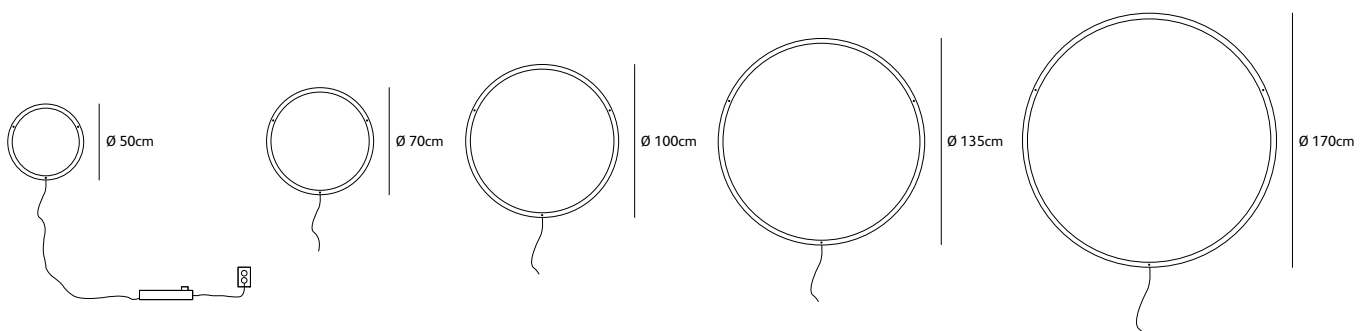

* SA
sand powder
coated

* VG
verdi grey
powder coated

* WH
white powder
coated

IP 20

Colors and materials as visible on the images may differ slightly from reality.
Any typing errors in the text and interim changes to the collections or specifications are all subject to change.

Order code	HA.50.WA.CI.T2.*
Dimensions	Ø 50cm
Standard cable length	200cm
Light source	integrated LED 30W / 2700K / 1200 lm
Net. weight	1,2kg
Driver	Dimmable driver, floor dimmer included

Order code	HA.70.WA.CI.T2.*
Dimensions	Ø 70cm
Standard cable length	200cm
Light source	integrated LED 42W / 2700K / 1700 lm
Net. weight	1,7kg
Driver	Dimmable driver, floor dimmer included

Order code	HA.100.WA.CI.T2.*
Dimensions	Ø 100cm
Standard cable length	200cm
Light source	integrated LED 60W / 2700K / 2400 lm
Net. weight	2,4kg
Driver	Dimmable driver, floor dimmer included

Order code	HA.135.WA.CI.T2.*
Dimensions	Ø 135cm
Standard cable length	200cm
Light source	integrated LED 80W / 2700K / 3250 lm
Net. weight	3,3kg
Driver	Dimmable driver, floor dimmer included

Order code	HA.170.WA.CI.T2.*
Dimensions	Ø 170cm
Standard cable length	200cm
Light source	integrated LED 103W / 2700K / 4000 lm
Net. weight	4,1kg
Driver	Dimmable driver, floor dimmer included