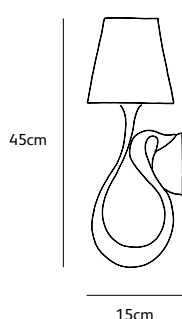

OD.01.WA.**