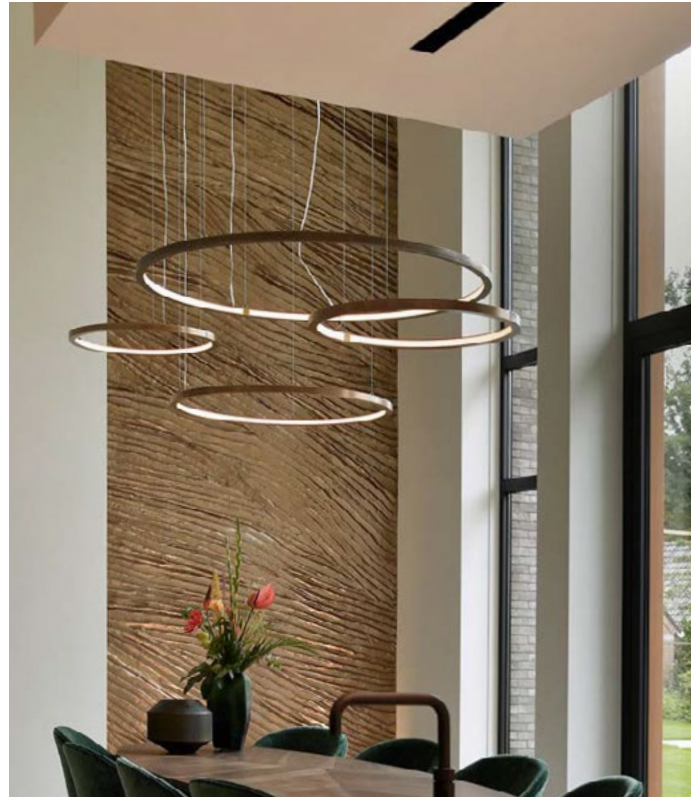

brass-O

The Brass-O fills the room with a delicate, diffuse light. It's a circular lamp in brass made with high-end craftsmanship and has a luxurious appearance due to its finish. Combining different dimensions will create an extraordinary spectacle of light. Brass-O is available in brushed patinated brass or in high gloss polished brass.