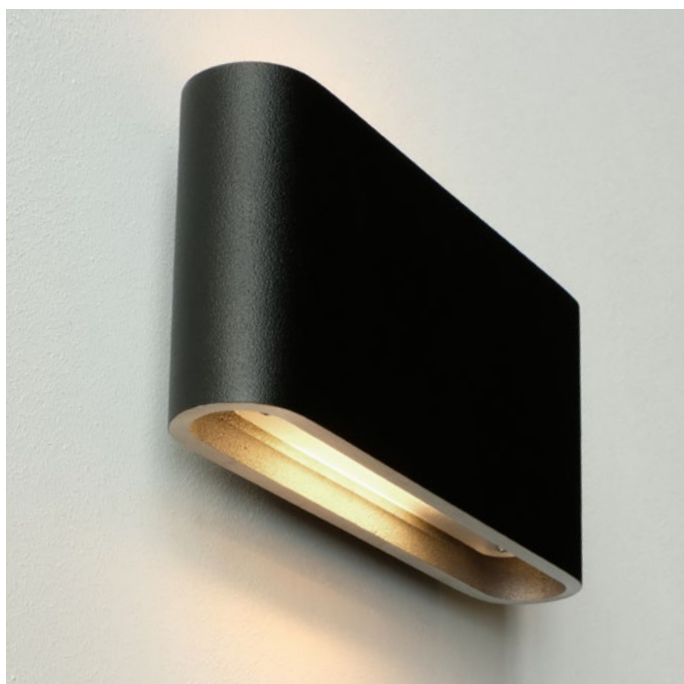

colors & materials

Check www.jaccomaris.com for the latest colors, materials and details or scan the QR code.

top view

front view

solo

wall lamp LED aluminium 26cm

SO.WA.LED.ABL
solo wall lamp indoor LED aluminium black