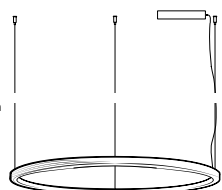

Ø 50cm

Ø 70cm

Ø 100cm

Ø 135cm

Ø 170cm

Order code	HA.50.CI.*
Dimensions	Ø 50cm
Standard cable length	200cm
Light source	integrated LED 30W / 2700K / 1200 lm
Net. weight	1,2kg
Driver	Dimmable driver, dimmer not included