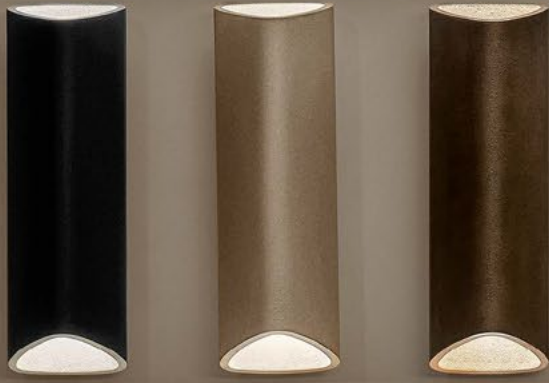

clark

wall lamp   wall lamp outdoor