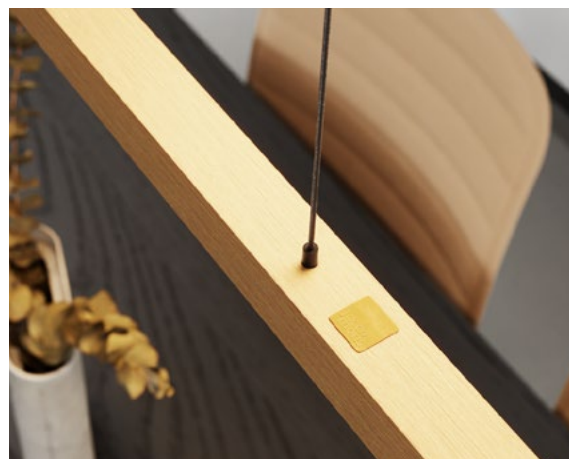

keep it straight

The Keep it Straight is great in its minimalistic and symmetrical design. Designer Jacco Maris managed to equip this slim fixture with a delicate diffuse light. Available in many beautiful finishes. At the tail-ends you will find subtle pieces of natural acrylic stone. These pieces are available in several colors. The Keep it Straight adds allure to any interior design, instantly transforming it into a luxurious space.