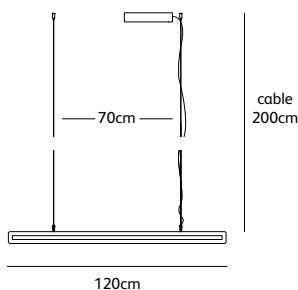

FR.120.SU.UP/DOWN.*