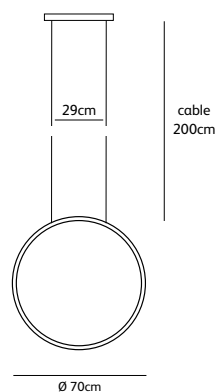

Order code

BO.70.CI.VT.*

Dimensions

Ø **70cm**

Standard cable length **200cm**

Light source

LED 42W / 2500K / 1700 lm

Weight

Net. weight **4,5kg**

Driver

Dimmable driver

Dimmer not included

Standard driver box

36x6x3,5cm white

Optional driverbox black, brushed brass or high gloss polished brass.