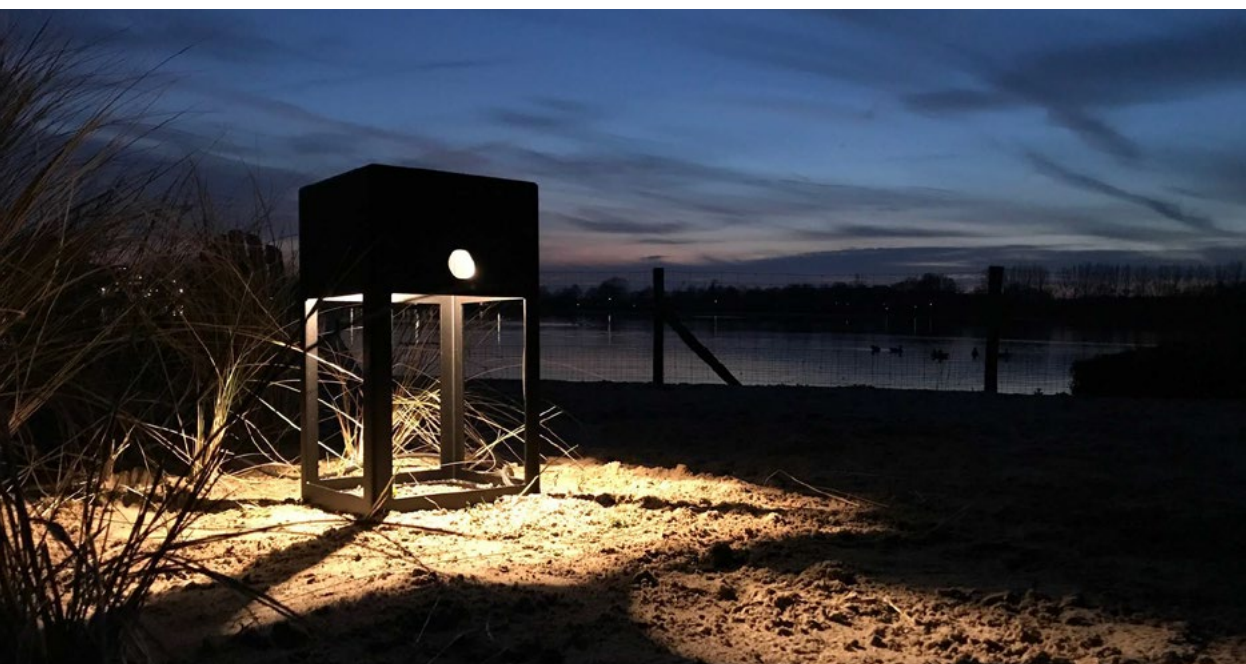

IP 20  

jaxx

floor lamp

jaxx

The Jaxx collection consists of solid steel floor lamps and provides a beautiful indirect light. The “quirky eye” in the front immediately attracts your attention. The relax version is suitable as a seating object. Enjoy luxurious outdoor living with this timeless design. Jaxx is a co-creation with designer Wesly Boom.