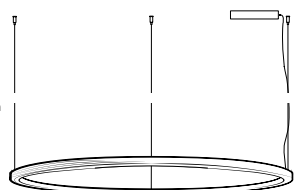

Ø 50cm

Ø 70cm

Ø 100cm

Ø 135cm

Ø 170cm

Order code	HA.50.CI.*
Dimensions	Ø 50cm
Standard cable length	200cm
Light source	integrated LED 30W / 2700K / 1200 lm
Net. weight	1,2kg
Driver	Dimmable driver, dimmer not included