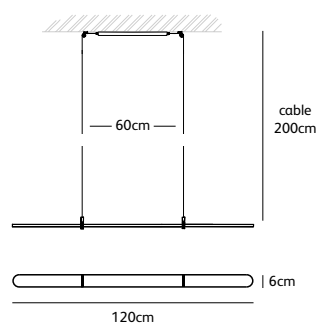

CO.160.SU

Order code	CO.120.SU
Dimensions	
Wxdxh	120x6x1,2cm
Standard cable length	200cm
Material	Translucent natural acrylic stone
Light source	integrated LED 23W / 2600K / 1090 lm
Weight	
Net. weight	1kg
Driver	
	Dimmable driver
	Dimmer not included
Standard driver box	
	24x8x4cm white (optional black)