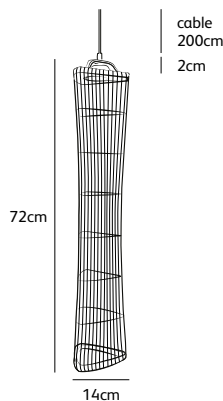

NP.07.SU.*