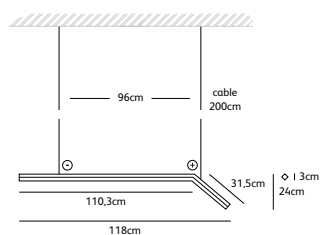

Order code	MY.T2.SU.*
Dimensions	
Wxdxh	118cm / 31cm / 3x3cm
Standard cable length	200cm
Light source	integrated
	LED 30W / 2500K / 1140 lm
Weight	
Net. weight	3,5kg
Driver	
	Dimmable driver
	Dimmer not included