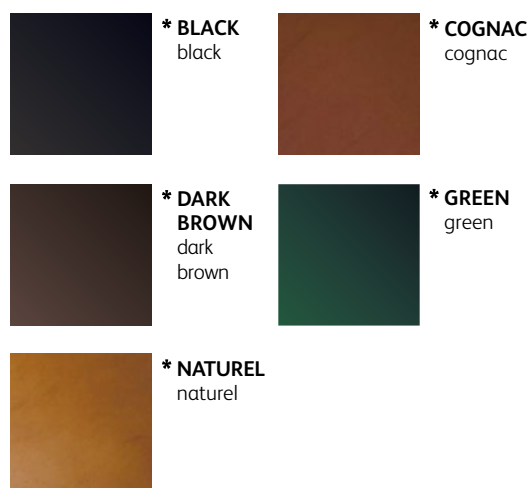

mrs.Q

floor lamp

Order code	MQ.FL.*/*
Dimensions	
Wxdxh	47x194x220cm
Standard cable length	350cm
Light source	included Globe 6W filament LED, 2200K / 480 lm
Lampholder	E27
Only suitable for low heat output light source (LED)	
Weight	
Net. weight	25,5kg
Dimmer	Floor dimmer included

materials

colors