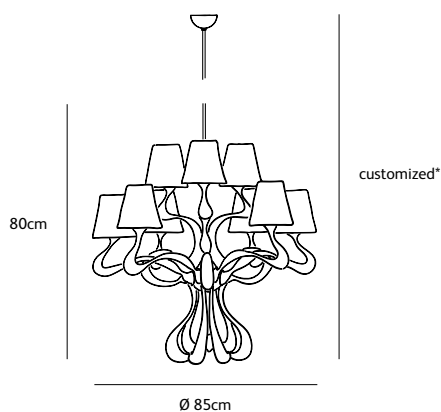

OD.9.CH.**