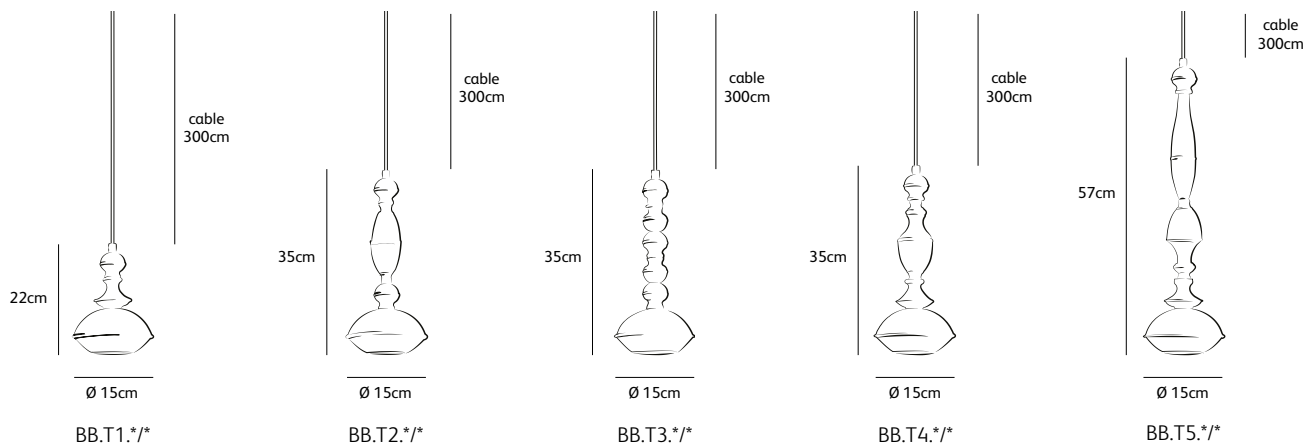

ace

suspension lamp circle

AC.60.CI.GM

colors & materials

Ø 60cm

Order code	AC.60.CI.*
Dimensions	
Ø	60cm
Standard cable length	300cm
Light source	integrated
	LED 28W / 2500K / 940 lm
Weight	
Net. weight	3kg
Driver	
	Dimmable driver
	Dimmer not included
Standard driver box	
	36x6x3,5cm white
Optional driver box in anodic brown, black, gunmetalm, latte or marone	
Optional cilinder driver box in white, anodic brown, black, gunmetal, latte or marone, Øxh 7x24,5cm	

benben

suspension lamp

Inspiration for combining all the colors and materials

colors & materials

Check www.jaccomaris.com for the latest colors, materials and details or scan the QR code.

Order code	BB.T1.*/*
Dimensions Øxh	15x22cm
Standard cable length	300cm
Ceiling cover Ø	11,5cm
Light source	not included
Lampholder	GU10, suitable for retrofit, LED 240V
Net. weight	< 1kg

Order code	BB.T2.*/*
Dimensions Øxh	15x35cm
Standard cable length	300cm
Ceiling cover Ø	11,5cm
Light source	not included
Lampholder	GU10, suitable for retrofit, LED 240V
Net. weight	< 1kg

Order code	BB.T3.*/*
Dimensions Øxh	15x35cm
Standard cable length	300cm
Ceiling cover Ø	11,5cm
Light source	not included
Lampholder	GU10, suitable for retrofit, LED 240V
Net. weight	< 1kg

Order code	BB.T4.*/*
Dimensions Øxh	15x35cm
Standard cable length	300cm
Ceiling cover Ø	11,5cm
Light source	not included
Lampholder	GU10, suitable for retrofit, LED 240V
Net. weight	< 1kg

Order code	BB.T5.*/*
Dimensions Øxh	15x57cm
Standard cable length	300cm
Ceiling cover Ø	11,5cm
Light source	not included
Lampholder	GU10, suitable for retrofit, LED 240V
Net. weight	< 1kg