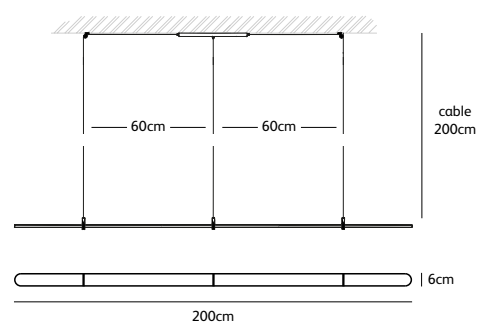

Order code	BB.WA.T3.*/*
Dimensions Øxh	15x35cm
Standard cable length	300cm
Light source	not included
Lampholder	GU10, suitable for retrofit, LED 240V
Net. weight	< 1kg

Order code	BB.WA.T4.*/*
Dimensions Øxh	15x35cm
Standard cable length	300cm
Light source	not included
Lampholder	GU10, suitable for retrofit, LED 240V
Net. weight	< 1kg

Order code	BB.WA.T5.*/*
Dimensions Øxh	15x57cm
Standard cable length	300cm
Light source	not included
Lampholder	GU10, suitable for retrofit, LED 240V
Net. weight	< 1kg

IP 20   Dimmable, dimmer not included. Also available with integrated LED-module.

Order code wall lamp LED down
CK.OUTD.LED.DOWN.*

Dimensions

Wxdxh **9,6x11x30cm**

Light source **integrated**

LED 8W down / 2700K / 650 lm

Weight/Packaging

Net. weight **2kg (bronze 6,5kg)**

Gross weight **2,5kg (bronze 7kg)**

Order code	CO.160.SU
Dimensions	
Wxdxh	160x6x1,2cm
Standard cable length	200cm
Material	Translucent natural acrylic stone
Light source	integrated LED 30W / 2600K / 1420 lm
Weight	
Net. weight	1,3kg
Driver	
	Dimmable driver
	Dimmer not included
Standard driver box	
	24x8x4cm white (optional black)