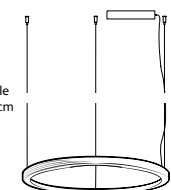

Ø 50cm

Ø 70cm

Ø 100cm

Ø 135cm

Ø 170cm

Order code	HA.50.CI.*
Dimensions	Ø 50cm
Standard cable length	200cm
Light source	integrated LED 30W / 2700K / 1200 lm
Net. weight	1,2kg
Driver	Dimmable driver, dimmer not included