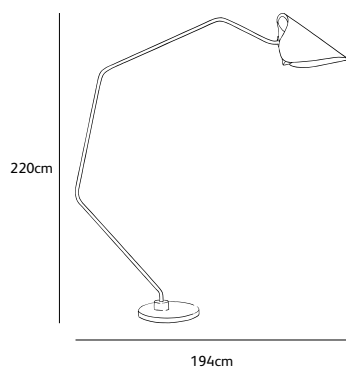

mrs.Q

floor lamp

MQ.FL.TOT/NATURAL

Order code	MQ.FL.*/*
Dimensions	
Wxdxh	47x194x220cm
Standard cable length	350cm
Light source	included Globe 6W filament LED, 2200K / 480 lm
Lampholder	E27
Only suitable for low heat output light source (LED)	
Weight	
Net. weight	25,5kg
Dimmer	Floor dimmer included