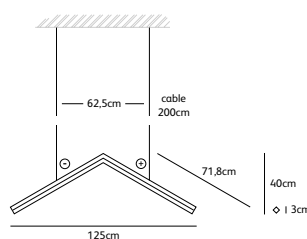

Order code	MY.T3.SU.*
Dimensions	
Wxdxh	72cm / 72cm / 3x3cm
Standard cable length	200cm
Light source	integrated
	LED 28W / 2500K / 1100 lm
Weight	
Net. weight	3,5kg
Driver	
	Dimmable driver
	Dimmer not included