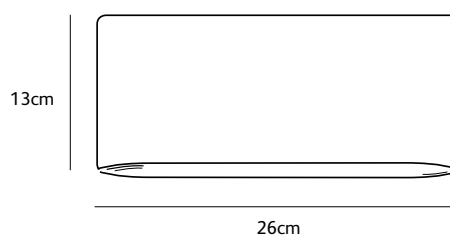

colors & materials

Check www.jaccomaris.com for the latest colors, materials and details or scan the QR code.

top view

front view

solo

outdoor lamp LED 26cm

SOLO-OUTD.LED.BL
solo wall lamp outdoor LED black