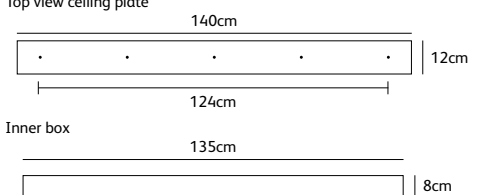

(h) BB.CECO.5L.L.*