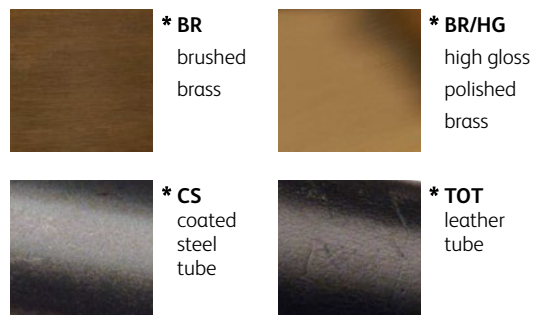

mrs.Q

floor lamp

Order code	MQ.FL.*/*
Dimensions	
Wxdxh	47x194x220cm
Standard cable length	350cm
Light source	included Globe 6W filament LED, 2200K / 480 lm
Lampholder	E27
Only suitable for low heat output light source (LED)	
Weight	
Net. weight	25,5kg
Dimmer	Floor dimmer included

materials

colors