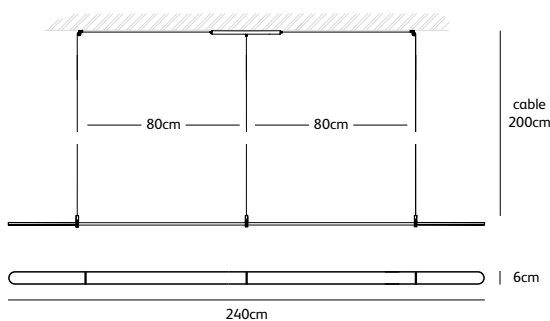

Order code	CO.240.SU
Dimensions	
Wxdxh	240x6x1,2cm
Standard cable length	200cm
Material	Translucent natural acrylic stone
Light source	integrated LED 46W / 2600K / 2200 lm
Weight	
Net. weight	2kg
Driver	
	Dimmable driver
	Dimmer not included
Standard driver box	
	24x8x4cm white (optional black)