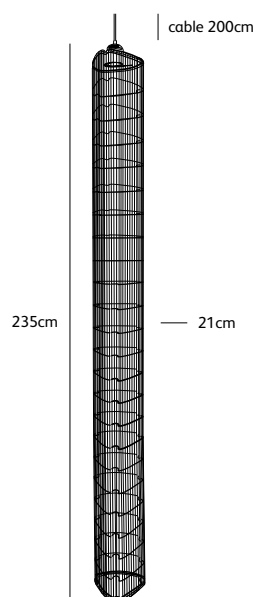

NP.23.SU.XL.*