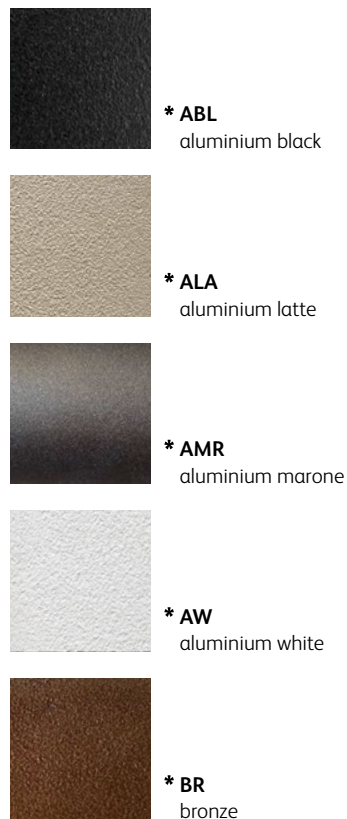

colors & materials

Order code wall lamp LED up & down
CK.WA.LED.*

Dimensions

Wxdxh **9,6x11x30cm**

Light source **integrated**

LED 8W up & 8W down / 2700K / 1300 lm

Weight/Packaging

Net. weight **2kg (bronze 6,5kg)**

Gross weight **2,5kg (bronze 7kg)**

Packaging **34x12x12cm**

Driver

TRIAC- trailing edge (standard) or Dali Dimmable driver, dimmer not included
3000K available on request

Order code wall lamp LED down
CK.WA.LED.DOWN.*

Dimensions

Wxdxh **9,6x11x30cm**

Light source **integrated**

LED 8W down / 2700K / 650 lm

Weight/Packaging

Net. weight **2kg (bronze 6,5kg)**

Gross weight **2,5kg (bronze 7kg)**

Packaging **34x12x12cm**

Driver

TRIAC- trailing edge (standard) or Dali Dimmable driver, dimmer not included
3000K available on request

Order code wall lamp LED up
CK.WA.LED.UP.*

Dimensions

Wxdxh **9,6x11x30cm**

Light source **integrated**

LED 8W up / 2700K / 650 lm

Weight/Packaging

Net. weight **2kg (bronze 6,5kg)**

Gross weight **2,5kg (bronze 7kg)**

Packaging **34x12x12cm**

Driver

TRIAC- trailing edge (standard) or Dali Dimmable driver, dimmer not included
3000K available on request