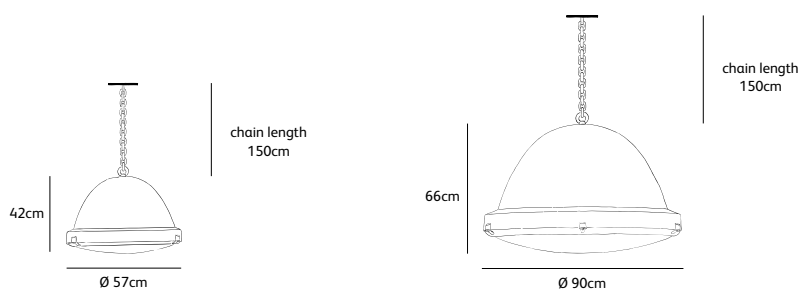

Order code	OS.01.SU.*
Dimensions	
Øxh	57x42cm
Chain length	150cm included
Ceiling cover Ø	14cm
Light source	Not included
Lampholder	E27
Max. 1 x 200W / 240V	
Weight/Packaging	
Net. weight	20kg
Gross weight	24kg
Packaging	65x65x50cm
Dimming	
Dimmable, dimmer not included	

Order code	OS.01.SU.XL.*
Dimensions	
Øxh	90x66cm
Chain length	150cm included
Ceiling cover Ø	14cm
Light source	Not included
Lampholder	E27
Max. 1 x 200W / 240V	
Weight	
Net. weight	49kg
Dimming	
Dimmable, dimmer not included