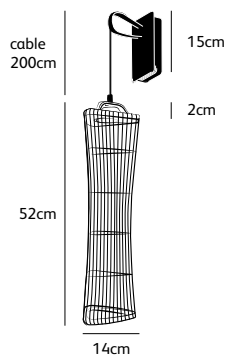

NP.05.WA.*