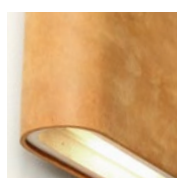

* **WH**
white powder
coated

wall lamp LED leather 26cm

* **LT.BLACK/K90**
leather black

* **LT.BROWN/K59**
leather brown

* **LT.NATURAL/K34**
leather natural

* **LT.TAUPE/K81**
leather taupe

outdoor lamp LED 26cm