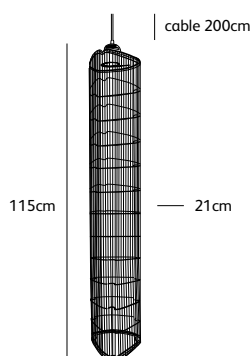

NP.11.SU.XL.*