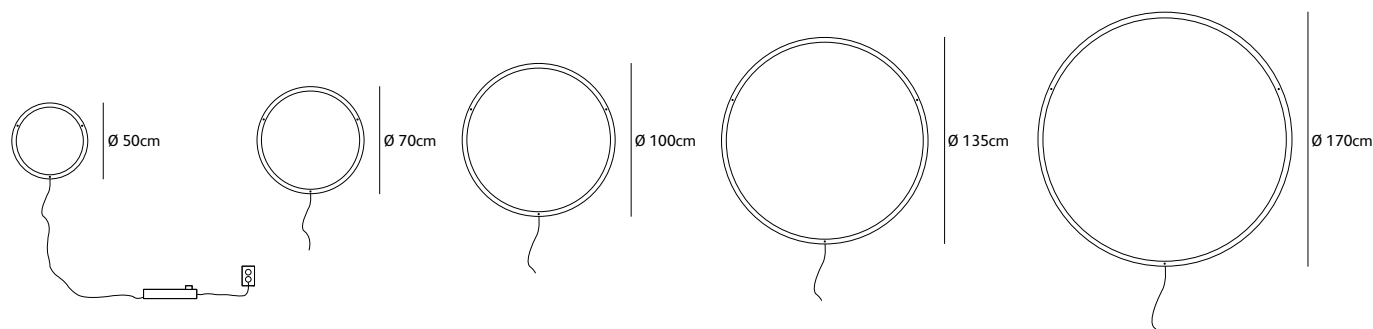

framed

wall lamp circle

colors & materials

Check www.jaccomaris.com for the latest colors, materials and details or scan the QR code.

Order code	FR.50.WA.CI.T2.*
Dimensions Ø	50cm
Standard cable length	300cm
Light source	integrated, neon flex LED 24W / 2700K / 750 lm
Net. weight	4,2kg
Driver	dimnable driver, floor dimmer included

Order code	FR.70.WA.CI.T2.*
Dimensions Ø	70cm
Standard cable length	300cm
Light source	integrated, neon flex LED LED 33W / 2700K / 1050 lm
Net. weight	6kg
Driver	dimnable driver, floor dimmer included

Order code	FR.100.WA.CI.T2.*
Dimensions Ø	100cm
Standard cable length	300cm
Light source	integrated, neon flex LED 47W / 2700K / 1500 lm
Net. weight	8kg
Driver	dimnable driver, floor dimmer included

Order code	FR.135.WA.CI.T2.*
Dimensions Ø	135cm
Standard cable length	300cm
Light source	integrated, neon flex LED 64W / 2700K / 2025 lm
Net. weight	10kg
Driver	dimnable driver, floor dimmer included

Order code	FR.170.WA.CI.T2.*
Dimensions Ø	170cm
Standard cable length	300cm
Light source	integrated, neon flex LED 75W / 2700K / 3000 lm
Net. weight	12kg
Driver	dimnable driver, floor dimmer included