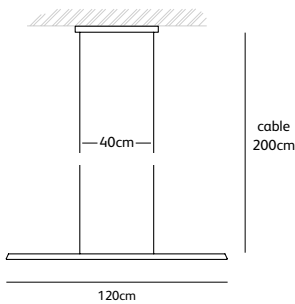

colors tail ends (natural acrylic stone)

Order code	KS.120.SU.**
Dimensions	
Wxdxh	120x3x3cm
Standard cable length	200cm
Material	brass with natural acrylic stone
Light source	included
	LED 22W / 2630K / 1300 lm
Weight	
Net. weight	3kg
Driver	
	Dimmable driver, dimmer not included
Standard driver box	
	48x6x4cm white
Optional driver box in black, brushed brass or high gloss polished brass.