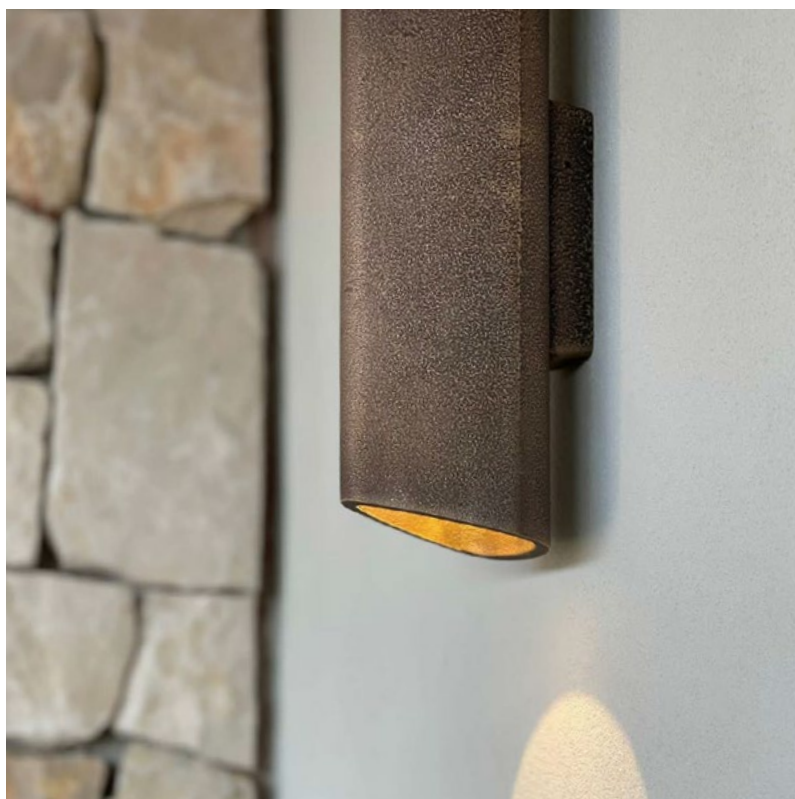

clark

wall lamp outdoor

CK.OUTD.LED.BR