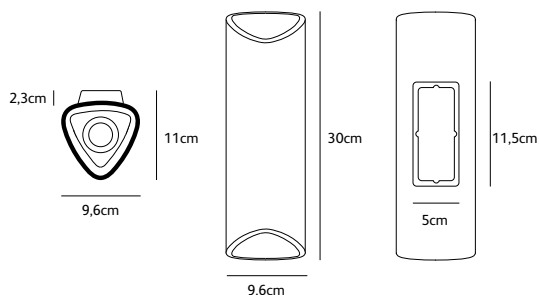

benben

suspension lamp

Inspiration for combining all the colors and materials

colors & materials

Check www.jaccomaris.com for the latest colors, materials and details or scan the QR code.

Order code	BB.T1.*/*
Dimensions Øxh	15x22cm
Standard cable length	300cm
Ceiling cover Ø	11,5cm
Light source	not included
Lampholder	GU10, suitable for retrofit, LED 240V
Net. weight	< 1kg

Order code	BB.T2.*/*
Dimensions Øxh	15x35cm
Standard cable length	300cm
Ceiling cover Ø	11,5cm
Light source	not included
Lampholder	GU10, suitable for retrofit, LED 240V
Net. weight	< 1kg

Order code	BB.T3.*/*
Dimensions Øxh	15x35cm
Standard cable length	300cm
Ceiling cover Ø	11,5cm
Light source	not included
Lampholder	GU10, suitable for retrofit, LED 240V
Net. weight	< 1kg

Order code	BB.WA.T1.*/*
Dimensions Øxh	15x22cm
Standard cable length	300cm
Light source	not included
Lampholder	GU10, suitable for retrofit, LED 240V
Net. weight	< 1kg

Order code	BB.WA.T2.*/*
Dimensions Øxh	15x35cm
Standard cable length	300cm
Light source	not included
Lampholder	GU10, suitable for retrofit, LED 240V
Net. weight	< 1kg

clark

wall lamp outdoor

CK.OUTD.LED.BR

colors & materials

Order code wall lamp LED up & down
CK.OUTD.LED.*

Dimensions

Wxdxh **9,6x11x30cm**

Light source **integrated**