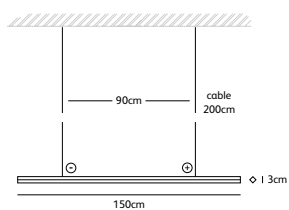

Order code	MY.T1.SU.*
Dimensions	
Wxdxh	150x3x3cm
Standard cable length	200cm
Light source	integrated
	LED 30W / 2500K / 1150 lm
Weight	
Net. weight	3,5kg
Driver	
	Dimmable driver
	Dimmer not included