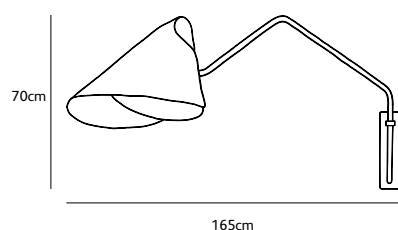

materials

* BR
brushed
brass

* BR/HG
high gloss
polished
brass

* CS
coated
steel
tube

* TOT
leather
tube

colors

* BLACK
black

* COGNAC
cognac

*** DARK
BROWN**
dark
brown

* GREEN
green

* NATUREL
naturel

Order code	MQ.WA.*/*
Dimensions	
Wxdxh	47x165x70cm
Light source	included Globe 6W filament LED, 2200K / 480 lm
Lampholder	E27
Only suitable for low heat output light source (LED)	
Weight	
Net. weight	4kg
Dimmer	Optional with cable dimmer