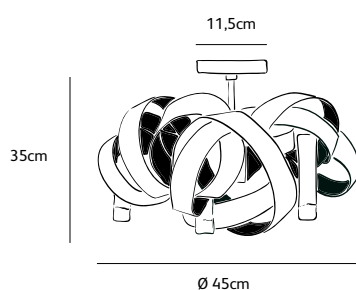

MN.03.CE.*