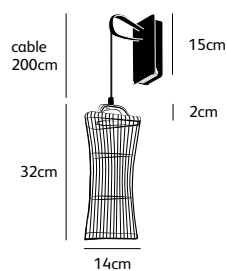

NP.03.WA.*