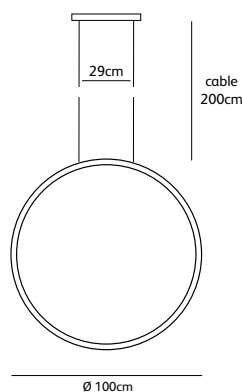

Order code

BO.100.CI.VT.*

Dimensions

Ø **100cm**

Standard cable length **200cm**

Light source

LED 60W / 2500K / 2400 lm

Weight

Net. weight **6kg**

Driver

Dimmable driver

Dimmer not included

Standard driver box

36x6x3,5cm white

Optional driverbox black, brushed brass or high gloss polished brass.

IP 20