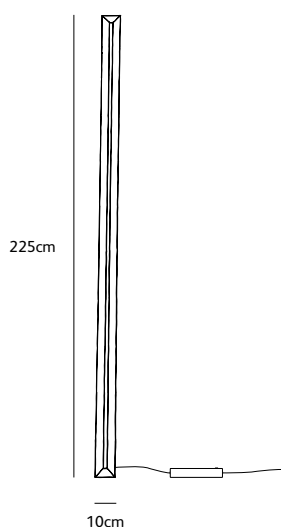

framed

leaning floor lamp

Order code	FR.225.FL.*
Dimensions wxdxh	10x2,5x225cm
Standard cable length	300cm
Light source	integrated LED strip 40W LED / 2700K / 3840 lm
Net. weight	10kg
Gross weight	12kg
Packaging	230x16,5x16,5cm
Dimmer	floor dimmer switch included

colors & materials

Check www.jaccomarism.com for the latest colors, materials and details or scan the QR code.