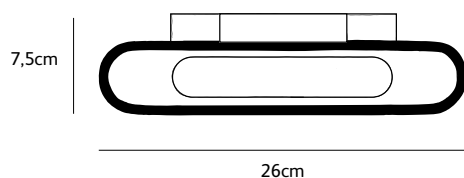

solo

wall lamp LED aluminium 26cm

Order code	SO.WA.LED.*
Dimensions wxdxh	26x7,5x13cm
Light source	integrated LED 6,5W up & 6,5W down 2700K / 1300 lm
Weight/Packaging	
Net. weight	2,5kg
Gross weight	3kg
Packaging	31x22x9cm
Driver	trailing & leading edge dimmable driver dimmer not included
Wall mount	assembled in fixture distance between secure holes 12cm

colors & materials

Check www.jaccomaris.com for the latest colors, materials and details or scan the QR code.

top view

front view