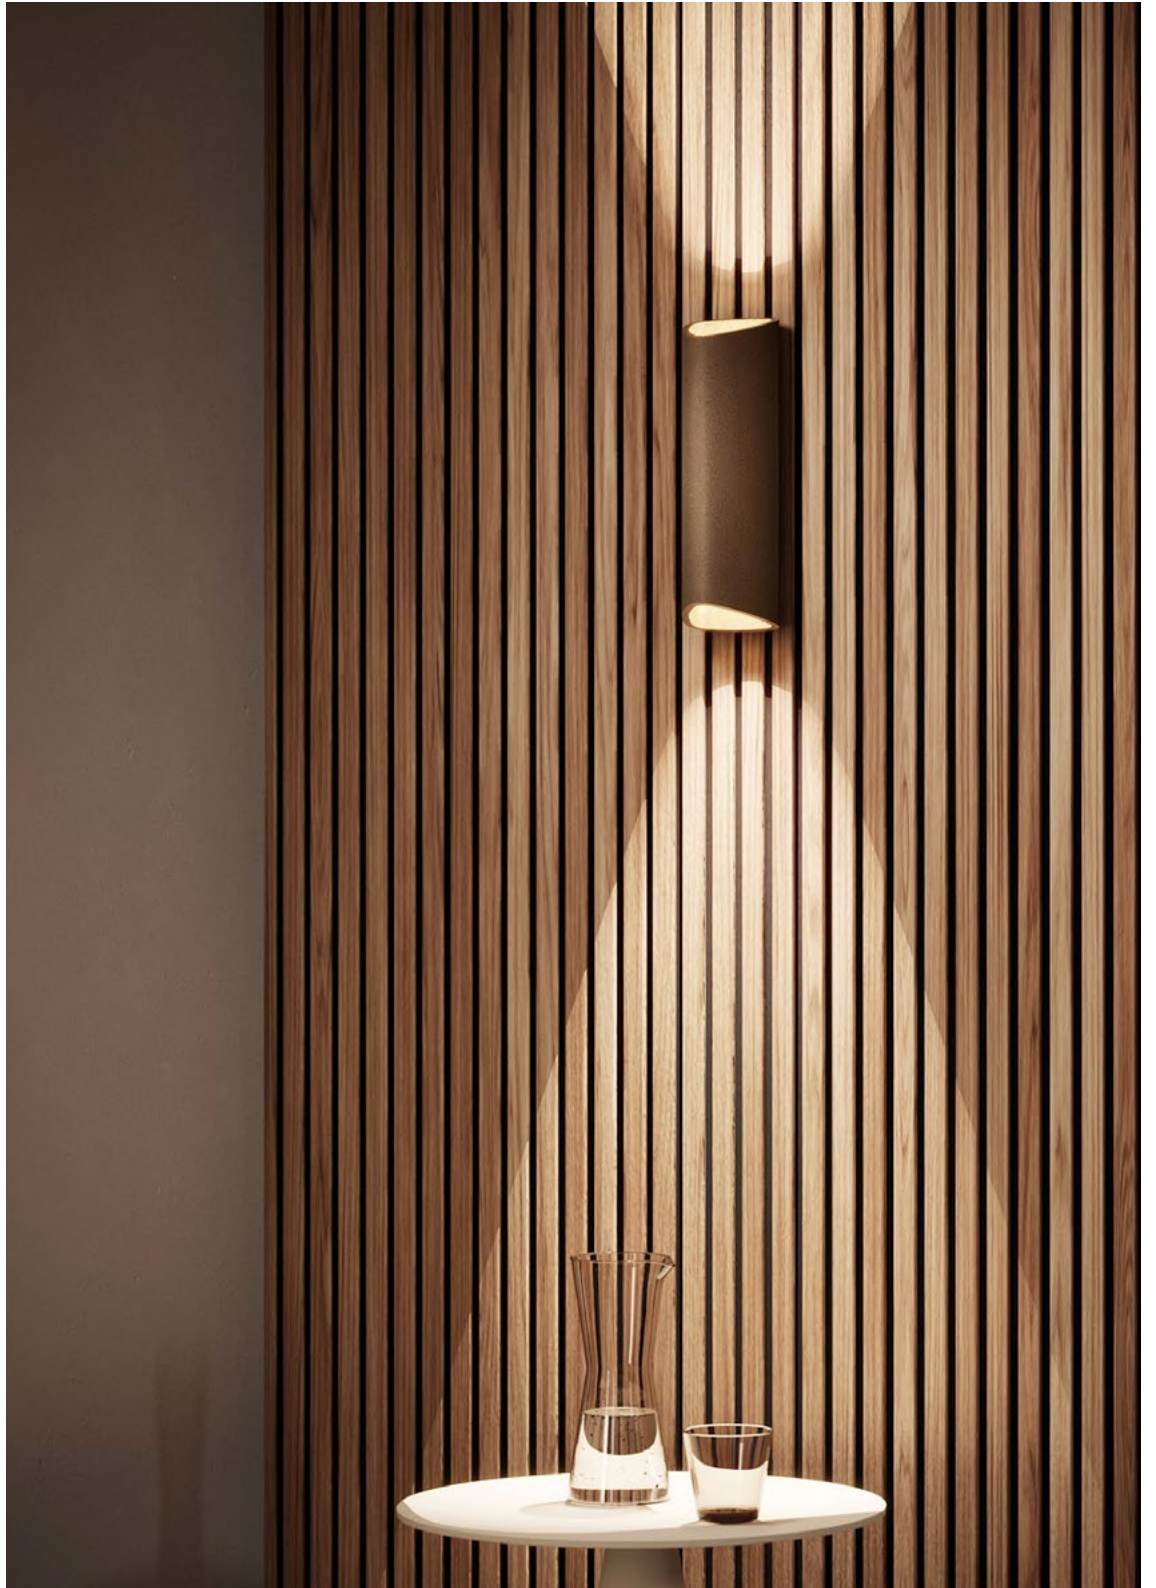

collection 2023

ace

suspension lamp circle

ace

The Ace is a special LED circle fixture with rough leather details and an unique suspension. With his suspension on only one cable this circle is super adjustable by moving its smart leather tab. The Ace has a warm light which creates a very soft atmosphere. The u-shaped steel profile is powder coated and available in several colors. Because of the different driver box types the Ace is multiple applicable. The Ace is designed by Jacco Maris in cooperation with Meneer Voss.

brass-O

The Brass-O fills the room with a delicate, diffuse light. It's a circular lamp in brass made with high-end craftsmanship and has a luxurious appearance due to its finish. Combining different dimensions will create an extraordinary spectacle of light. Brass-O is available in brushed patinated brass or in high gloss polished brass.

IP 20 

suspension lamp circle vertical

brass-0 vertical

brass-O vertical

This beautiful brass circle seems to float in the air giving its surroundings a serene atmosphere. You hardly notice the 2 thin cables on which it hangs from the ceiling. This model has the same soft diffuse light and is also available in brushed and in high gloss polished brass.

Standard driver box

36x6x3,5cm white

Optional driverbox black, brushed brass or high gloss polished brass.

IP 20   

clark

wall lamp wall lamp outdoor

clark

An exclusive wall lamp with an iconic shape. The Clark is quite different in its form and in the way it casts its light on the wall. This wall lamp is available in full casted aluminium with a powder coating or in full casted bronze. The light of the Clark goes up & down (also available as up or down light).