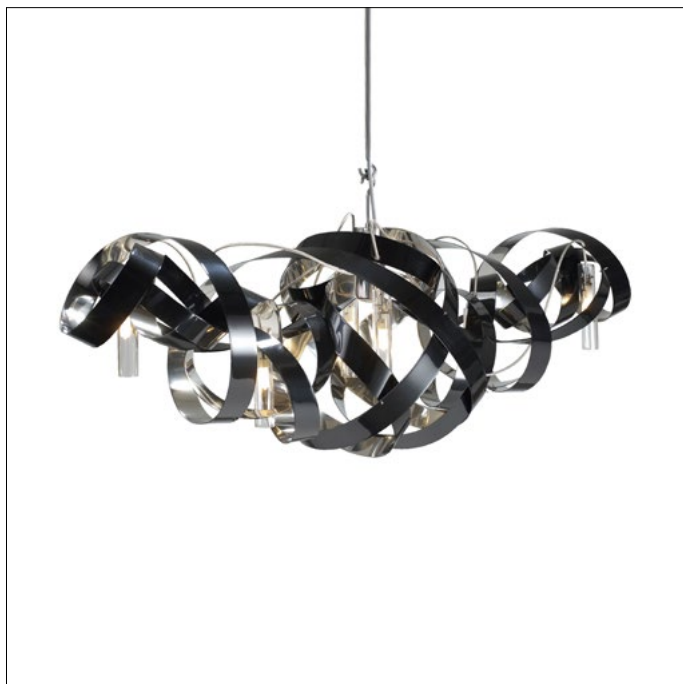

montone

chandelier oval

MN.06.CH.HG/BLO montone 6 light chandelier high gloss polished steel/black oval

colors & materials

Check www.jaccomaris.com for the latest colors, materials and details or scan the QR code.

Order code	MN.06.CH.*.O
Dimensions wxdxh	110x45x45cm
Hook	customized*
Ceiling cover Ø	11,5cm
Light source	included, 6 x 40W halogen
Lampholder	G9, Max. 6 x 40W / 240V
Weight/Packaging	
Net. weight	7kg
Gross weight	11kg
Packaging	120x55x55cm
Dimming	dimmable, dimmer not included

Order code	MN.08.CH.*.O
Dimensions wxdxh	145x45x55cm
Hook	customized*
Ceiling cover Ø	11,5cm
Light source	included, 8 x 40W halogen
Lampholder	G9, Max. 8 x 40W / 240V
Weight/Packaging	
Net. weight	10kg
Gross weight	15kg
Packaging	155x60x60cm
Dimming	dimmable, dimmer not included