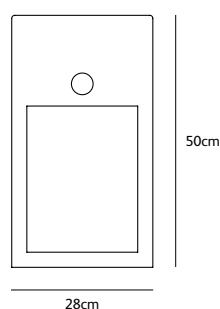

Order code	JX.RELAX.FL.*
Dimensions	
Wxdxh	28x28x50cm
Standard cable length	500cm
Light source	
Included, 1 x LED warm white bulb	7W / 240V / 2700K / 806 lm
Lampholder	E27
Weight	
Net. weight	15kg

Order code	JX.60.FL.*
Dimensions	
Wxdxh	16x16x60cm
Standard cable length	500cm
Light source	
Included, 1 x LED warm white bulb	7W / 240V / 2700K / 806 lm
Lampholder	E27
Weight	
Net. weight	8kg

Order code	JX.110.FL.*
Dimensions	
Wxdxh	16x16x110cm
Standard cable length	500cm
Light source	
Included, 1 x LED warm white bulb	7W / 240V / 2700K / 806 lm
Lampholder	E27
Weight	
Net. weight	14kg

keep it straight