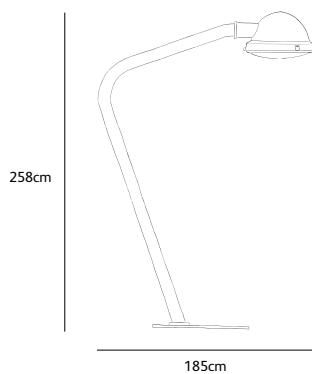

Order code	OS.01.FL.*
Dimensions	
Wxdxh	78x175x258cm
Standard cable length	200cm
Light source	Not included
Lampholder	E27
Max. 1 x 200W / 240V	
Weight	
Net. weight	90kg
Dimming	
Dimmable, dimmer not included	