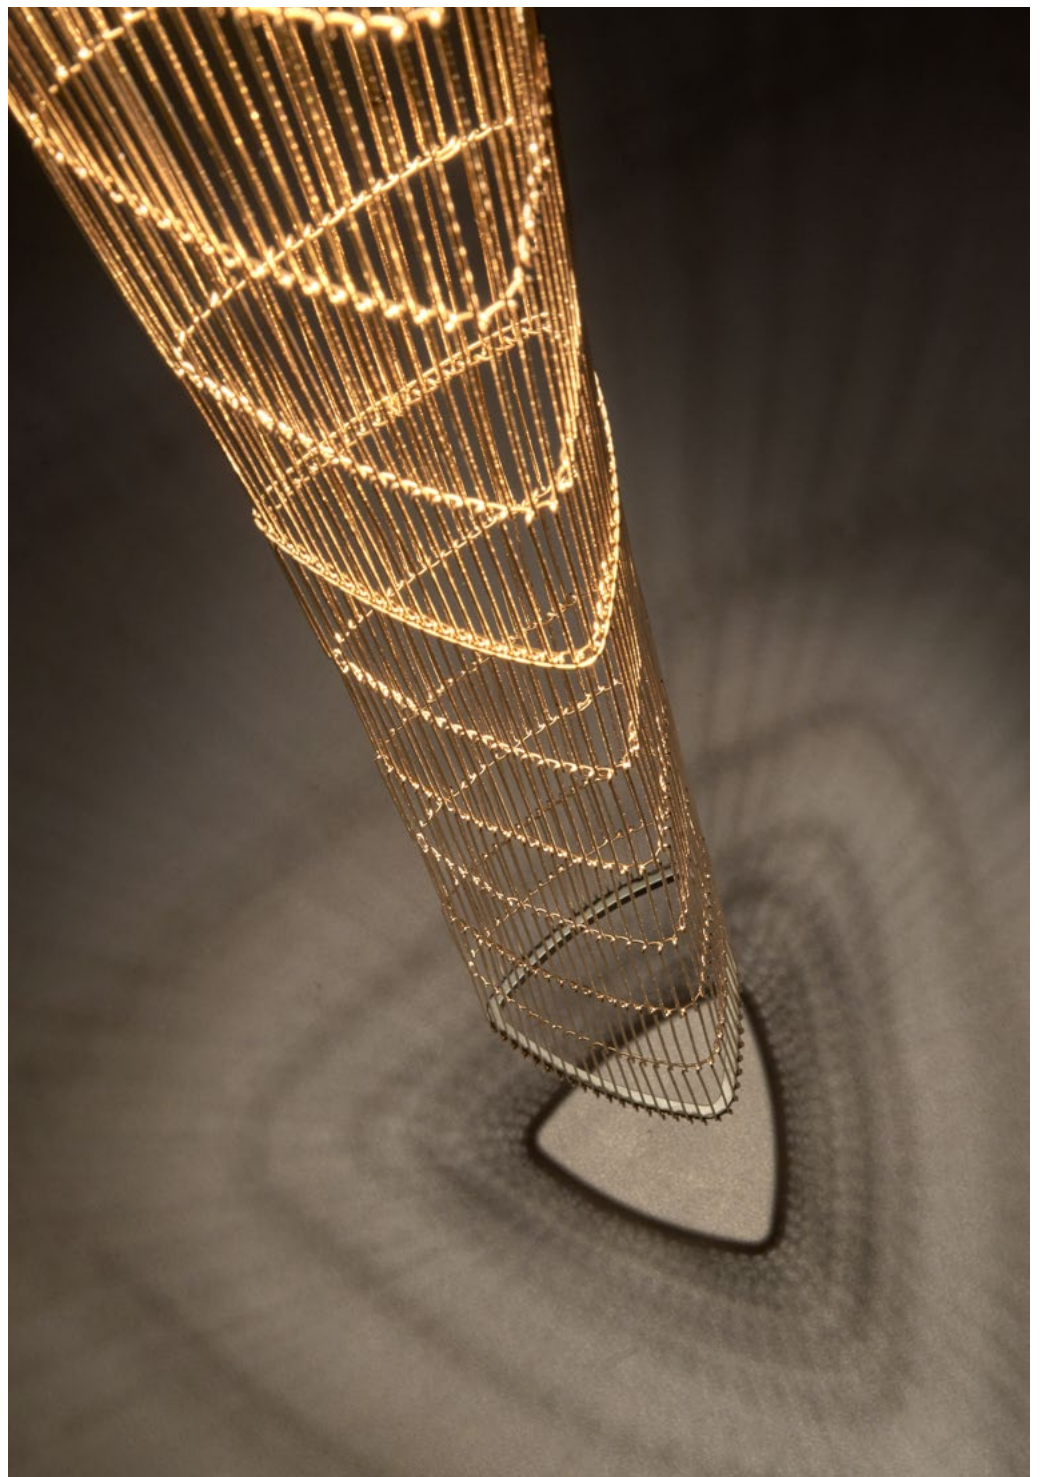

wall lamp

suspension lamp

needles & pins

needles & pins

Jacco Maris has designed Needles & Pins after falling in love with the amazing material. The shape with the waist gives the metal structure an extra twist. The warm LED light shines through Needles & Pins and therefore offers its surroundings unique reflections and shadows. As a group or individually this lamp will create a sophisticated atmosphere. Needles & Pins includes a collection of suspension lamps in various lengths and is available in different materials.