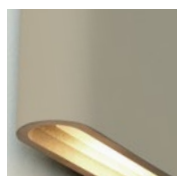

solo

colors and materials

wall lamp LED bronze 26cm

* **BR**
bronze

wall lamp LED aluminium 26cm

* **BL**
black powder
coated

* **LA**
latte powder
coated

* **MR**
marone powder
coated