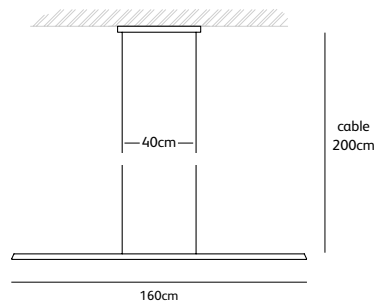

Order code	KS.160.SU.**
Dimensions	
Wxdxh	160x3x3cm
Standard cable length	200cm
Material	brass with natural acrylic stone
Light source	included
	LED 30W / 2630K / 1700 lm
Weight	
Net. weight	4kg
Driver	
	Dimmable driver, dimmer not included
Standard driver box	
	48x6x4cm white
Optional driver box in black, brushed brass or high gloss polished brass.