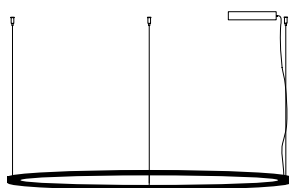

IP 20 

suspension lamp circle vertical

brass-0 vertical

brass-O vertical

This beautiful brass circle seems to float in the air giving its surroundings a serene atmosphere. You hardly notice the 2 thin cables on which it hangs from the ceiling. This model has the same soft diffuse light and is also available in brushed and in high gloss polished brass.

framed

suspension lamp circle (suitable as up light or down light)

FR.170.CI.CS & FR.100.CI.CS
framed suspension lamp circle coated bare steel 170cm & 100cm

colors & materials

Check www.jaccomaris.com for the latest colors, materials and details or scan the QR code.

Ø 50cm

Ø 70cm

Ø 100cm

Ø 135cm

Ø 170cm

Order code	FR.50.CI.*
Dimensions Ø	50cm
Standard cable length	200cm
Light source	integrated neon flex LED 24W / 2700K / 750 lm
Net. weight	4,2kg
Driver	dimnable driver, dimmer not included
Standard driver box	24x8x4cm white