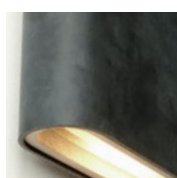

wall lamp LED leather 26cm

* **LT.BLACK/K90**
leather black