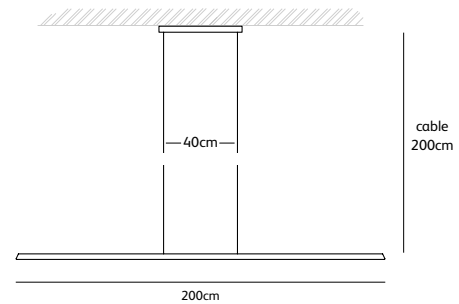

Order code	KS.200.SU.**
Dimensions	
Wxdxh	200x3x3cm
Standard cable length	200cm
Material	brass with natural acrylic stone
Light source	included
	LED 37W / 2630K / 2100 lm
Weight	
Net. weight	5kg
Driver	
	Dimmable driver, dimmer not included
Standard driver box	
	48x6x4cm white
Optional driver box in black, brushed brass or high gloss polished brass.