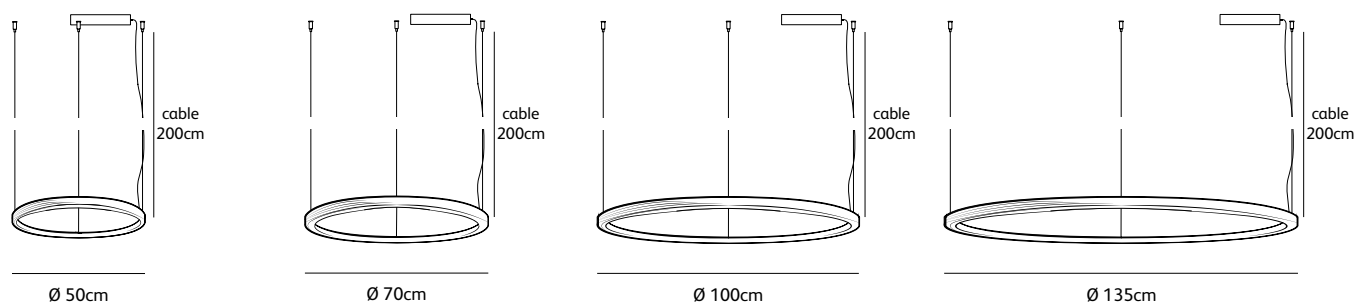

Order code	BB.WA.T1.*/*
Dimensions Øxh	15x22cm
Standard cable length	300cm
Light source	not included
Lampholder	GU10, suitable for retrofit, LED 240V
Net. weight	< 1kg

Order code	BB.WA.T2.*/*
Dimensions Øxh	15x35cm
Standard cable length	300cm
Light source	not included
Lampholder	GU10, suitable for retrofit, LED 240V
Net. weight	< 1kg

Order code	BB.WA.T5.*/*
Dimensions Øxh	15x57cm
Standard cable length	300cm
Light source	not included
Lampholder	GU10, suitable for retrofit, LED 240V
Net. weight	< 1kg

IP 20   Dimmable, dimmer not included. Also available with integrated LED-module.

BO.70.CI.BR & BO.100.CI.BR

Order code BO.50.CI.*	Order code BO.70.CI.*	Order code BO.100.CI.*	Order code BO.135.CI.*
Dimensions Ø 50cm	Dimensions Ø 70cm	Dimensions Ø 100cm	Dimensions Ø 135cm
Standard cable length 200cm	Standard cable length 200cm	Standard cable length 200cm	Standard cable length 200cm
Light source integrated LED 30W / 2500K / 1200 lm	Light source integrated LED 42W / 2500K / 1700 lm	Light source integrated LED 60W / 2500K / 2400 lm	Light source integrated LED 80W / 2500K / 3250 lm
Weight Net. weight 3kg	Weight Net. weight 4,5kg	Weight Net. weight 6kg	Weight Net. weight 8kg
Driver Dimmable driver Dimmer not included	Driver Dimmable driver Dimmer not included	Driver Dimmable driver Dimmer not included	Driver Dimmable driver Dimmer not included
Standard driver box 24x8x4cm white (optional black)	Standard driver box 24x8x4cm white (optional black)	Standard driver box 24x8x4cm white (optional black)	Standard driver box 24x8x4cm white (optional black)
Optional round driver box	Optional round driver box	Optional round driver box	Optional round driver box