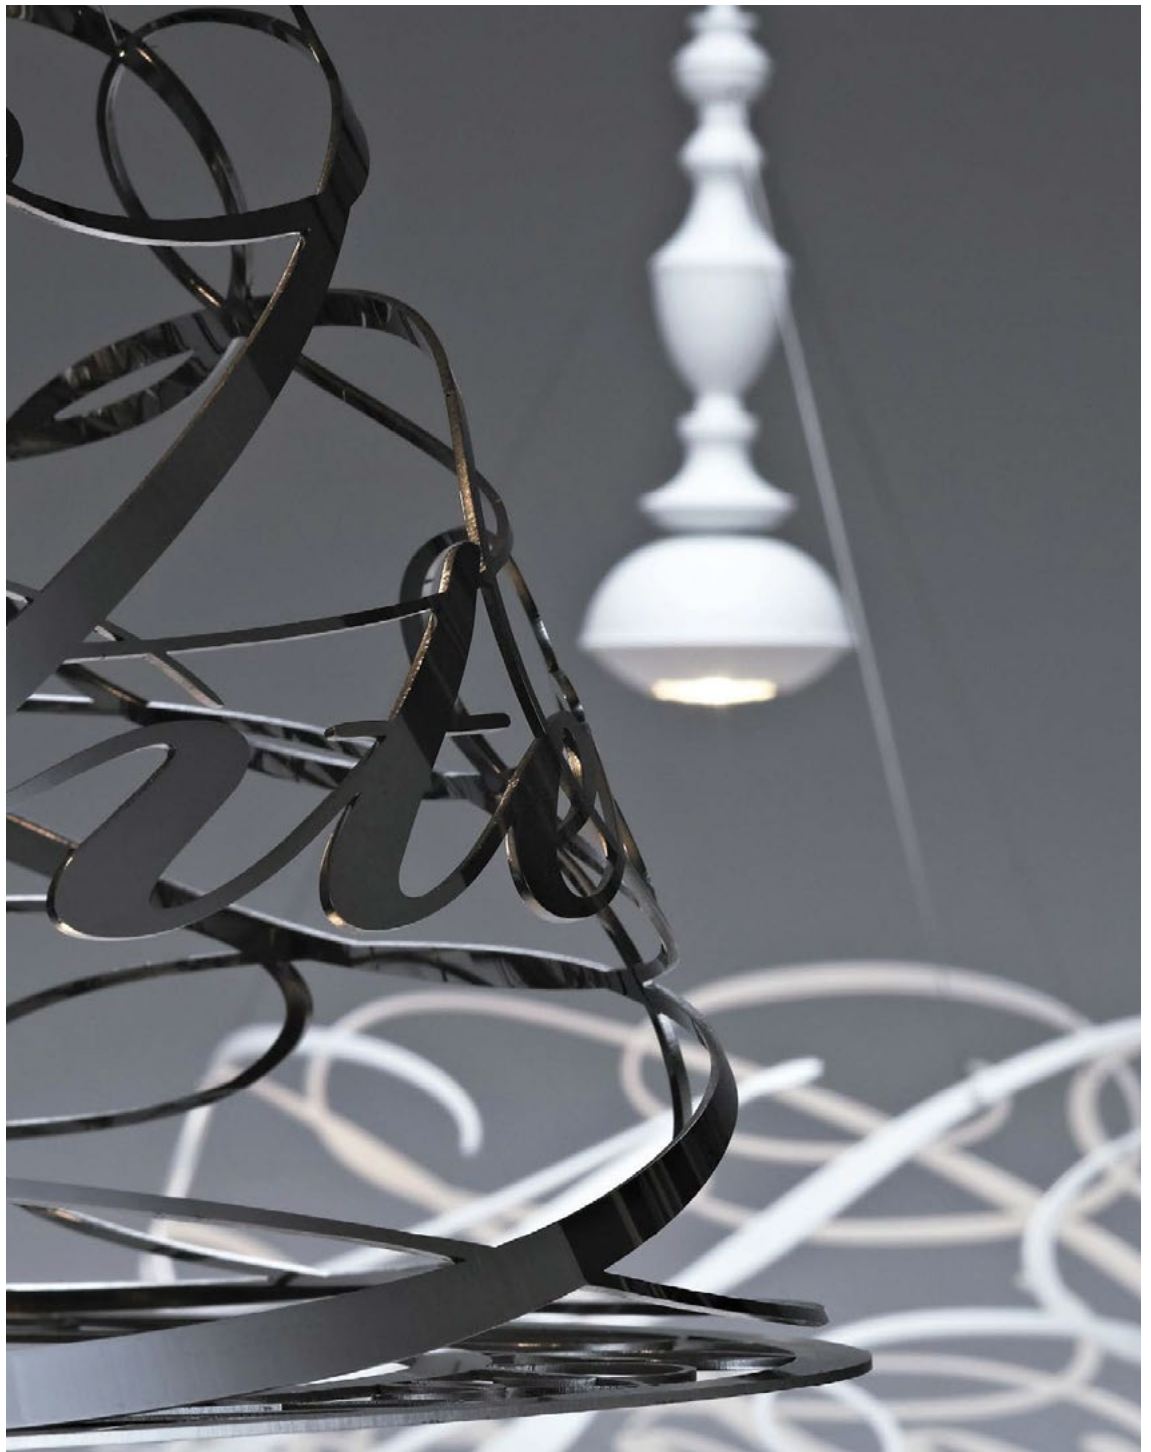

The Idée Fixe, designed by Jacco Maris, is a tribute to the poetic. It's an art piece which casts soft curly shadows on its surroundings. This fixture is available in various materials like gold, stainless steel or powder coated steel. The Idée fixe can be customized by adding your own text or pattern.