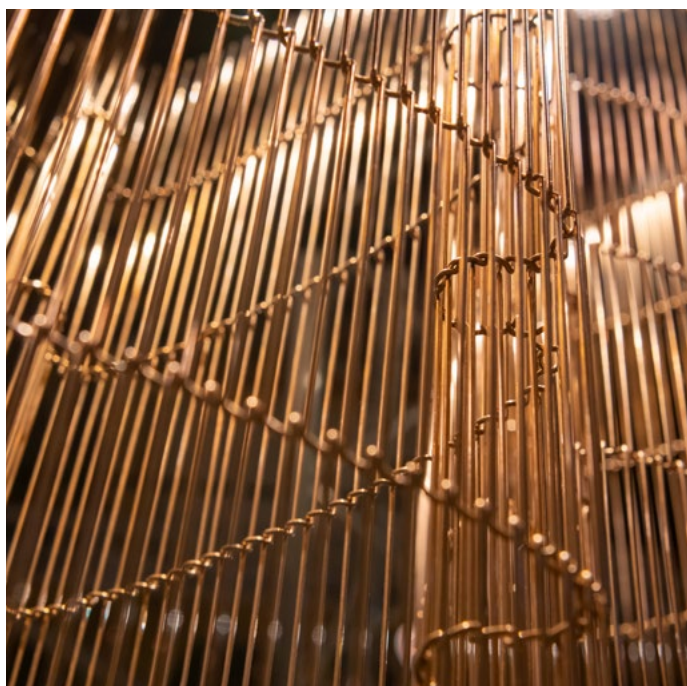

needles & pins XL

suspension lamp

colors & materials

Check www.jaccomaris.com for the latest colors, materials and details or scan the QR code.

Order code	NP.11.SU.XL.*
Dimensions wxh	21x115cm
Standard cable length	200cm
Light source	integrated LED 17W / 2700K / 2000 lm
Net. weight	3kg
Driver	dimmable driver, dimmer not included

Order code	NP.17.SU.XL.*
Dimensions wxh	21x175cm
Standard cable length	200cm
Light source	integrated LED 17W / 2700K / 2000 lm
Net. weight	4kg
Driver	dimmable driver, dimmer not included

Order code	NP.23.SU.XL.*
Dimensions wxh	21x235cm
Standard cable length	200cm
Light source	integrated LED 17W / 2700K / 2000 lm
Net. weight	5kg
Driver	dimmable driver, dimmer not included