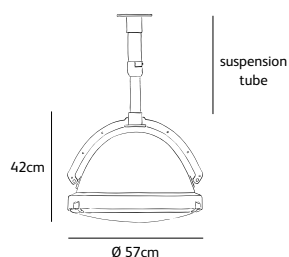

Order code	OS.01.SU.*.A
Dimensions	
Øxh	57x42cm
Suspension tube	
Extractable length	150cm
Withdrawn length	110cm
	Length can be customized (add. costs)
Ceiling cover Ø	14cm
Light source	not included
Lampholder	E27
	Max. 1 x 200W / 240V
Weight/Packaging	
Net. weight	19kg
Gross weight	24kg
Packaging	65x65x50cm + packaging tube (2 colli in total)
Dimming	
	Dimmable, dimmer not included

IP 50 *Please add total length (bottom fixture to ceiling) to your order.

Colors and materials as visible on the images may differ slightly from reality.
Any typing errors in the text and interim changes to the collections or specifications are all subject to change.