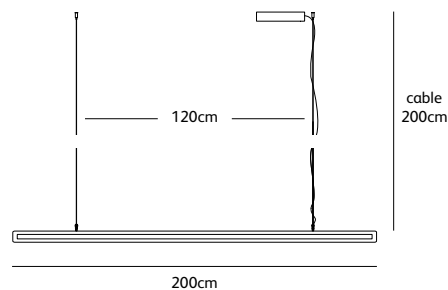

FR.200.SU.UP/DOWN.*