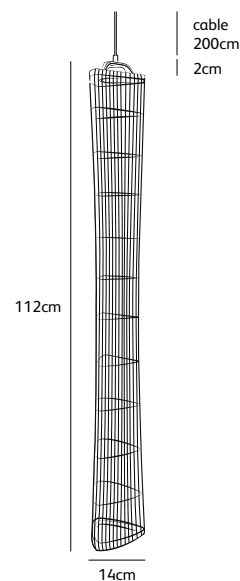

NP.11.SU.*