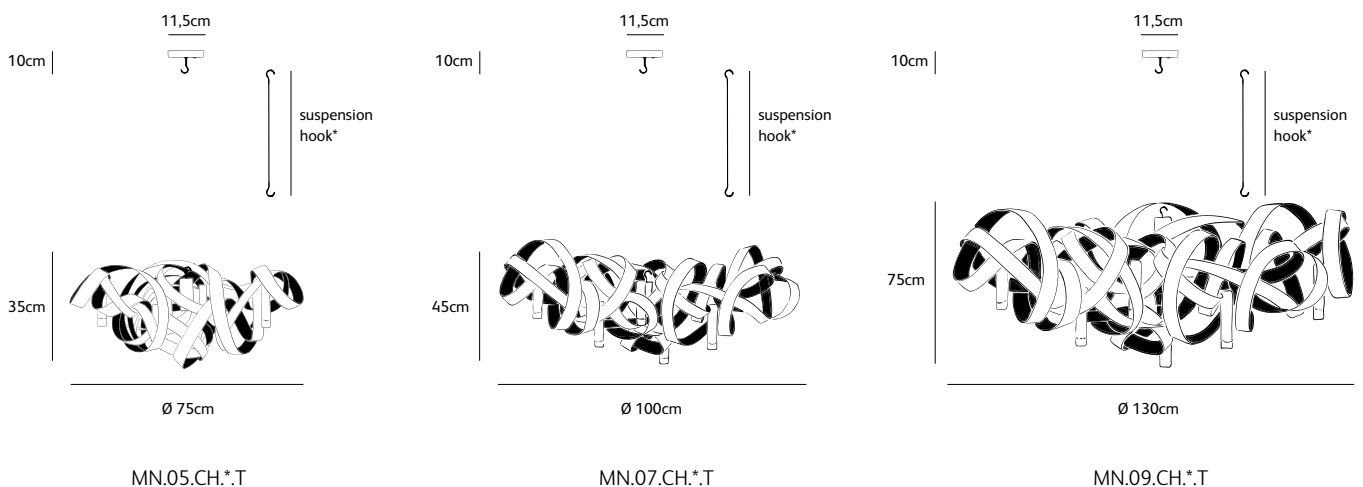

montone

chandelier triangle

colors & materials

Check www.jaccomaris.com for the latest colors, materials and details or scan the QR code.

Order code	MN.05.CH.*.T
Dimensions Øxh	75x35cm
Hook	customized*
Ceiling cover Ø	11,5cm
Light source	included, 5 x 40W halogen
Lampholder	G9, Max. 5 x 40W / 240V
Net. weight	7kg
Gross weight	10kg
Packaging	80x80x40cm
Dimming	dimmable, dimmer not included

Order code	MN.07.CH.*.T
Dimensions Øxh	100x45cm
Hook	customized*
Ceiling cover Ø	11,5cm
Light source	included, 7 x 40W halogen
Lampholder	G9, Max. 7 x 40W / 240V
Net. weight	9kg
Gross weight	14kg
Packaging	105x105x55cm
Dimming	dimmable, dimmer not included

Order code	MN.09.CH.*.T
Dimensions Øxh	130x75cm
Hook	customized*
Ceiling cover Ø	11,5cm
Light source	included, 9 x 40W halogen
Lampholder	G9, Max. 9 x 40W / 240V
Net. weight	14kg
Gross weight	21kg
Packaging	135x135x85cm
Dimming	dimmable, dimmer not included