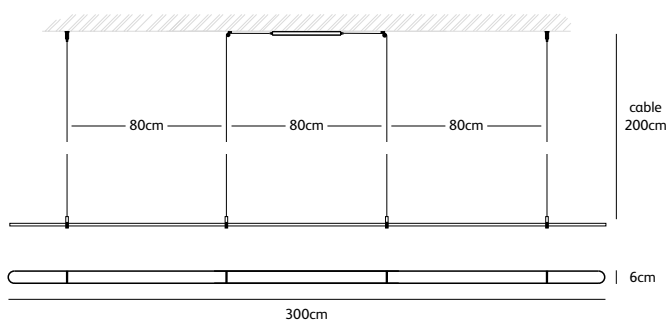

Order code	CO.200.SU
Dimensions	
Wxdxh	200x6x1,2cm
Standard cable length	200cm
Material	Translucent natural acrylic stone
Light source	integrated LED 38W / 2600K / 1800 lm
Weight	
Net. weight	1,6kg
Driver	
	Dimmable driver
	Dimmer not included
Standard driver box	
	24x8x4cm white (optional black)

Order code	CO.300.SU
Dimensions	
Wxdxh	300x6x1,2cm
Standard cable length	200cm
Material	Translucent natural acrylic stone
Light source	integrated LED 57W / 2600K / 2700 lm
Weight	
Net. weight	2,4kg
Driver	
	Dimmable driver
	Dimmer not included
Standard driver box	
	24x8x4cm white (optional black)