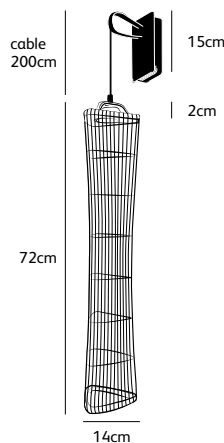

NP.07.WA.*