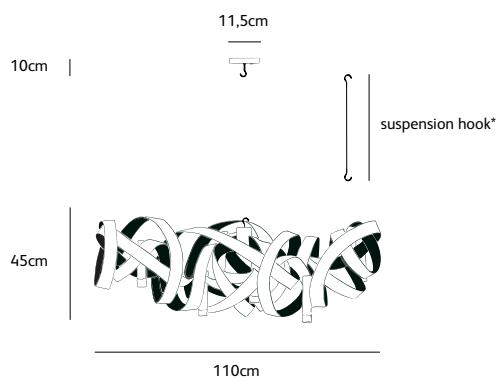

MN.06.CH.*.O