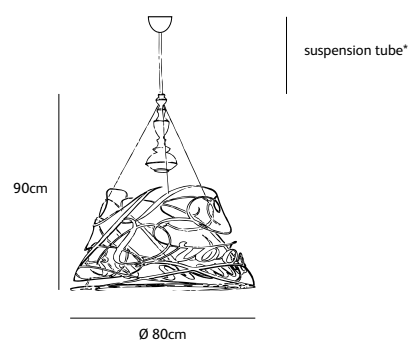

Order code

IF.01.SU.*

Dimensions

Øxh **80x90cm**

Suspension tube **customized***

Light source **included**

Lamp holder

GU10

Max. 1 x 75W / 240V or retrofit LED

Weight

Net. weight **7kg**

Dimming

Dimmable, dimmer not included

IP 20

*Please add total length (bottom fixture to ceiling) to your order.