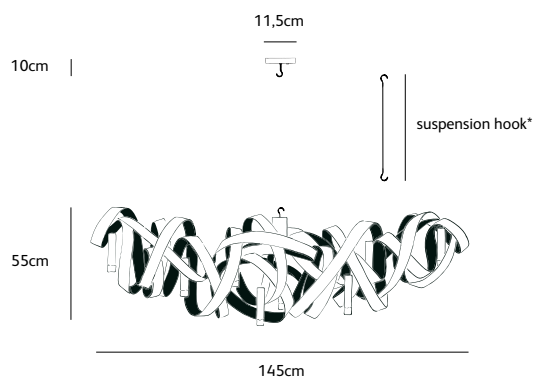

MN.08.CH.*.O