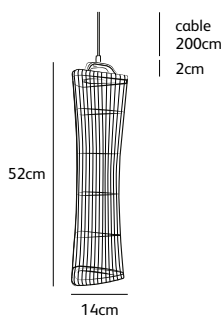

NP.05.SU.*