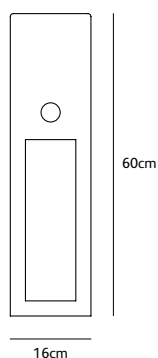

Order code	JX.60.FL.*
Dimensions	
Wxdxh	16x16x60cm
Standard cable length	500cm
Light source	
Included, 1 x LED warm white bulb	7W / 240V / 2700K / 806 lm
Lampholder	E27
Weight	
Net. weight	8kg