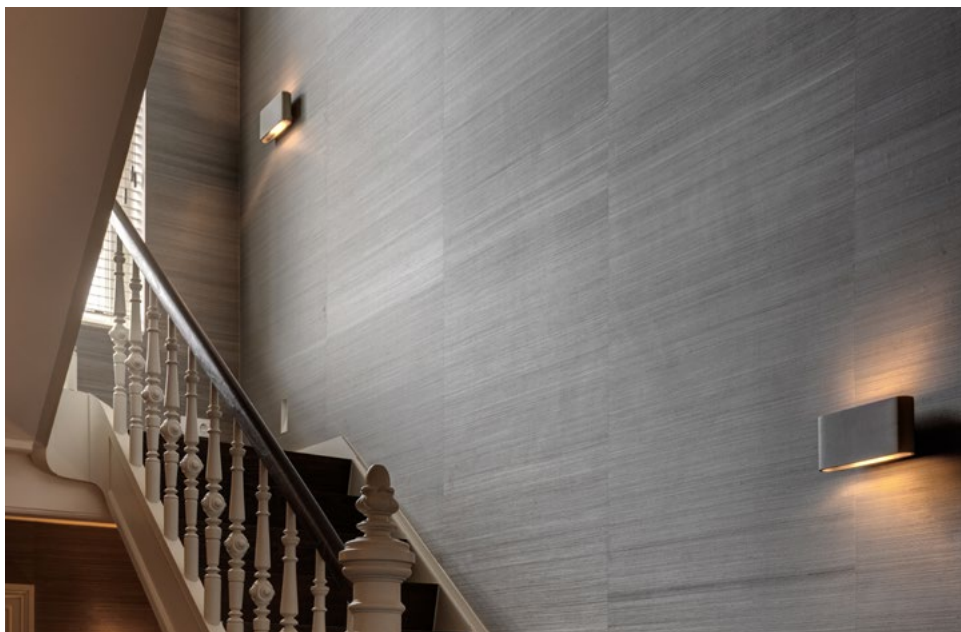

SO.WA.LED.SPECIAL solo wall lamp indoor LED customized color
MH1 architecten HCB Part V 2022 The Art of Living Magazine Photography Jurrit van der Waal