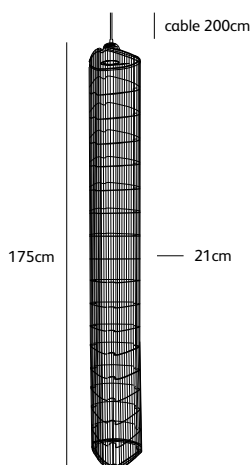

NP.17.SU.XL.*