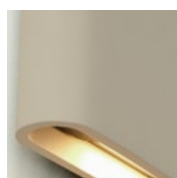

* **LA**
latte powder
coated