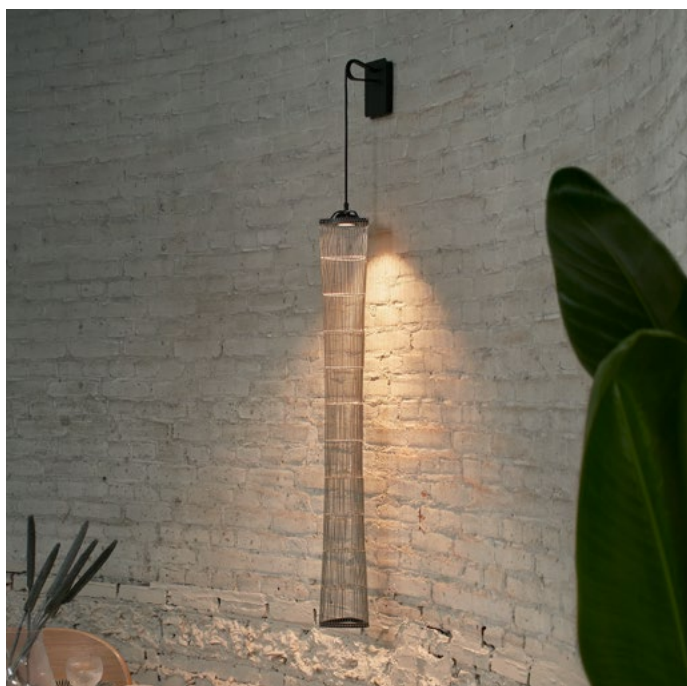

needles & pins

wall lamp

NP.11.WA.ST needles & pins suspension lamp type 11 stainless steel

colors & materials

Check www.jaccomaris.com for the latest colors, materials and details or scan the QR code.

Order code	NP.03.WA.*
Dimensions wxh	14x32cm
Standard cable length	200cm
Light source	integrated
	LED 5W / 2700K / 420 lm
Net. weight	1,9kg
Driver	dimmable driver, dimmer not included

Order code	NP.05.WA.*
Dimensions wxh	14x52cm
Standard cable length	200cm
Light source	integrated
	LED 5W / 2700K / 420 lm
Net. weight	2kg
Driver	dimmable driver, dimmer not included

Order code	NP.07.WA.*
Dimensions wxh	14x72cm
Standard cable length	200cm
Light source	integrated
	LED 5W / 2700K / 420 lm
Net. weight	2,1kg
Driver	dimmable driver, dimmer not included

Order code	NP.11.WA.*
Dimensions wxh	14x112cm
Standard cable length	200cm
Light source	integrated
	LED 5W / 2700K / 420 lm
Net. weight	2,3kg
Driver	dimmable driver, dimmer not included