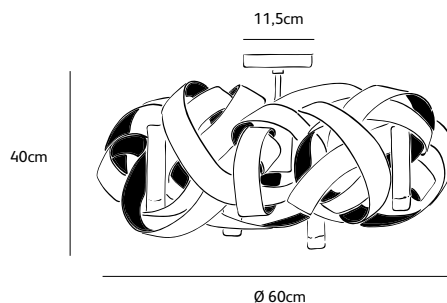

MN.05.CE.*