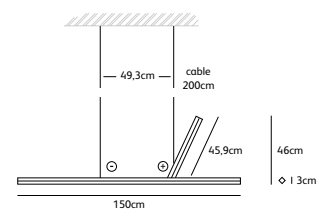

Order code	MY.T4.SU.*
Dimensions	
Wxdxh	150cm / 45cm / 3x3cm
Standard cable length	200cm
Light source	integrated
	LED 38W / 2500K / 1500 lm
Weight	
Net. weight	4,5kg
Driver	
	Dimmable driver
	Dimmer not included