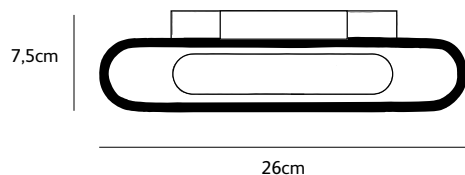

solo

wall lamp LED bronze 26cm

Order code	SO.WA.LED.BR
Dimensions wxdxh	26x7,5x13cm
Light source	integrated LED 6,5W up & 6,5W down 2700K / 1300 lm
Weight/Packaging	
Net. weight	6kg
Gross weight	6,5kg
Packaging	31x22x9cm
Driver	trailing & leading edge dimmable driver dimmer not included
Wall mount	assembled in fixture distance between secure holes 12cm

colors & materials

Check www.jaccomaris.com for the latest colors, materials and details or scan the QR code.

top view

front view