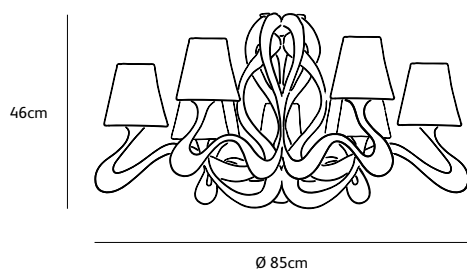

ode 1647

ceiling lamp

Order code	OD.09.CE.**
Dimensions Øxh	85x46cm
Light source	included 9 x LED bulb filament 3,5W / 240V 2700K / 470 lm
Lampholder	E14
Net. weight	6,5kg
Gross weight	16,5kg
Packaging	120x120x100cm
Dimming	dimnable, dimmer not included

colors & materials

Check www.jaccomaris.com for the latest colors, materials and details or scan the QR code.