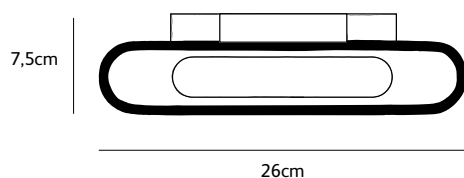

solo

outdoor lamp LED 26cm

Order code	SOLO-OUTD.LED.*
Dimensions wxdxh	26x7,5x13cm
Lamp source	integrated LED 6,5W up & 6,5W down 2700K / 1300 lm (3000K on request)
Weight/Packaging	
Net. weight	2,5kg (bronze: 6kg)
Gross weight	3kg (bronze: 6,5kg)
Packaging	31x22x9cm
Dimming	not dimmable non dimmable driver
Wall mount	assembled in fixture distance between secure holes 12cm

colors & materials

Check www.jaccomaris.com for the latest colors, materials and details or scan the QR code.

top view

front view

IP 55 All aluminium solo wall outdoor fixtures are powder coated both inside and outside.

Colors and materials as visible on the images may slightly differ from reality.
Any typing errors in the text and interim changes to the collections or specifications are all subject to change.

Jacco Maris Design info@jaccomaris.com www.jaccomaris.com
28/08/2023