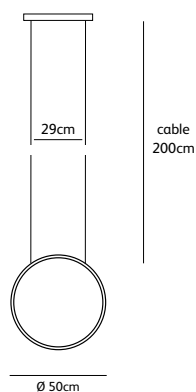

Order code

BO.50.CI.VT.*

Dimensions

Ø **50cm**

Standard cable length **200cm**

Light source

LED 30W / 2500K / 1200 lm

Weight

Net. weight **3kg**

Driver

Dimmable driver

Dimmer not included

Standard driver box

36x6x3,5cm white

Optional driverbox black, brushed brass or high gloss polished brass.