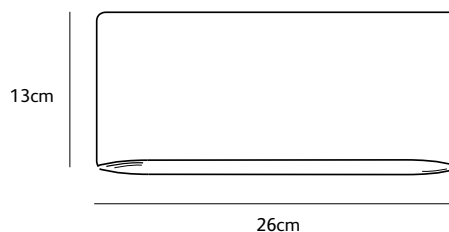

colors & materials

Check www.jaccomaris.com for the latest colors, materials and details or scan the QR code.

top view

front view

solo

wall lamp LED leather 26cm

SO.WA.LED.LT.NATURAL/K34
solo wall lamp indoor LED natural leather