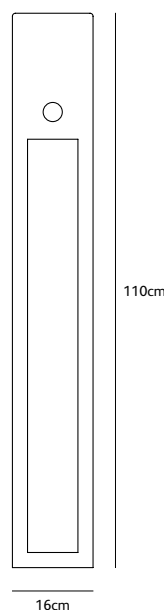

Order code	JX.110.FL.*
Dimensions	
Wxdxh	16x16x110cm
Standard cable length	500cm
Light source	
Included, 1 x LED warm white bulb	7W / 240V / 2700K / 806 lm
Lampholder	E27
Weight	
Net. weight	14kg