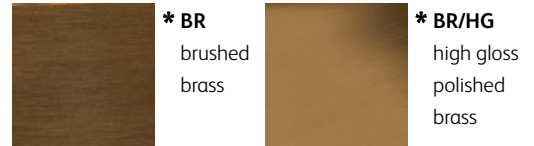

keep it straight

suspension lamp

materials

colors tail ends (natural acrylic stone)

Order code	KS.120.SU.**
Dimensions	
Wxdxh	120x3x3cm
Standard cable length	200cm
Material	brass with natural acrylic stone
Light source	included
	LED 22W / 2630K / 1300 lm
Weight	
Net. weight	3kg
Driver	
	Dimmable driver, dimmer not included
Standard driver box	
	48x6x4cm white
Optional driver box in black, brushed brass or high gloss polished brass.	

Order code	KS.160.SU.**
Dimensions	
Wxdxh	160x3x3cm
Standard cable length	200cm
Material	brass with natural acrylic stone
Light source	included
	LED 30W / 2630K / 1700 lm
Weight	
Net. weight	4kg
Driver	
	Dimmable driver, dimmer not included
Standard driver box	
	48x6x4cm white
Optional driver box in black, brushed brass or high gloss polished brass.	

Order code	KS.200.SU.**
Dimensions	
Wxdxh	200x3x3cm
Standard cable length	200cm
Material	brass with natural acrylic stone
Light source	included
	LED 37W / 2630K / 2100 lm
Weight	
Net. weight	5kg
Driver	
	Dimmable driver, dimmer not included
Standard driver box	
	48x6x4cm white
Optional driver box in black, brushed brass or high gloss polished brass.