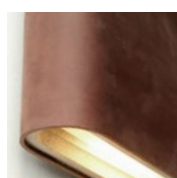

* **LT.BROWN/K59**
leather brown