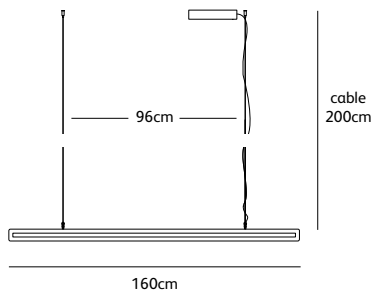

FR.160.SU.UP/DOWN.*