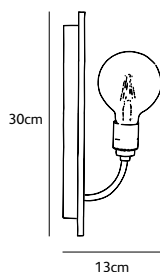

what?

wall lamp

color & material

BR
bronze

WH.01.WA.BR

Order code

WH.01.WA.BR

Dimensions