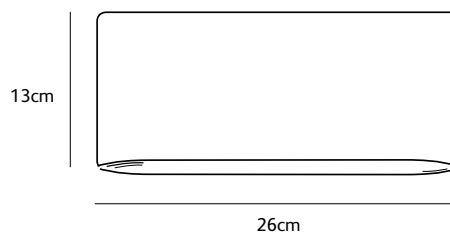

colors & materials

Check www.jaccomaris.com for the latest colors, materials and details or scan the QR code.

top view

front view

solo

wall lamp LED aluminium 26cm

SO.WA.LED.ABL
solo wall lamp indoor LED aluminium black