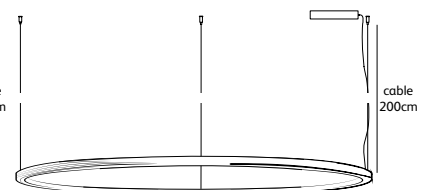

Ø 50cm

Ø 70cm

Ø 100cm

Ø 135cm

Ø 170cm

Order code	HA.50.CI.*
Dimensions	Ø 50cm
Standard cable length	200cm
Light source	integrated LED 30W / 2700K / 1200 lm
Net. weight	1,2kg
Driver	Dimmable driver, dimmer not included