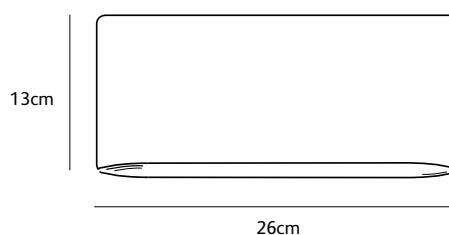

solo

outdoor lamp LED 26cm

Order code	SOLO-OUTD.LED.*
Dimensions wxdxh	26x7,5x13cm
Lamp source	integrated LED 6,5W up & 6,5W down 2700K / 1300 lm (3000K on request)
Weight/Packaging	
Net. weight	2,5kg (bronze: 6kg)
Gross weight	3kg (bronze: 6,5kg)
Packaging	31x22x9cm
Dimming	not dimmable non dimmable driver
Wall mount	assembled in fixture distance between secure holes 12cm

colors & materials

Check www.jaccomaris.com for the latest colors, materials and details or scan the QR code.

top view

front view

IP 55 All aluminium solo wall outdoor fixtures are powder coated both inside and outside.

Colors and materials as visible on the images may slightly differ from reality.
Any typing errors in the text and interim changes to the collections or specifications are all subject to change.

Jacco Maris Design info@jaccomaris.com www.jaccomaris.com
28/08/2023