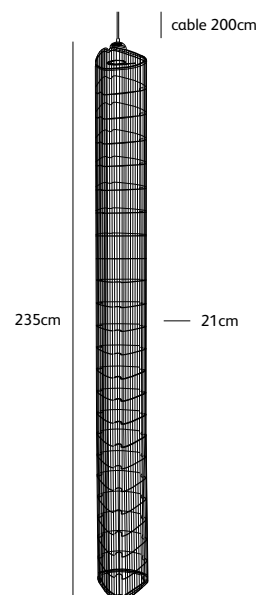

NP.23.SU.XL.BR & NP.11.SU.XL.BR
needles & pins suspension lamp XL brass type 23 & type 11

needles & pins XL

suspension lamp

colors & materials

Check www.jaccomaris.com for the latest colors, materials and details or scan the QR code.

Order code	NP.11.SU.XL.*
Dimensions wxh	21x115cm
Standard cable length	200cm
Light source	integrated LED 17W / 2700K / 2000 lm
Net. weight	3kg
Driver	dimmable driver, dimmer not included

Order code	NP.17.SU.XL.*
Dimensions wxh	21x175cm
Standard cable length	200cm
Light source	integrated LED 17W / 2700K / 2000 lm
Net. weight	4kg
Driver	dimmable driver, dimmer not included

Order code	NP.23.SU.XL.*
Dimensions wxh	21x235cm
Standard cable length	200cm
Light source	integrated LED 17W / 2700K / 2000 lm
Net. weight	5kg
Driver	dimmable driver, dimmer not included

NP.11.SU.XL.*

NP.17.SU.XL.*

NP.23.SU.XL.*

needles & pins XL

colors and materials

* BR
brass

* ST
stainless steel