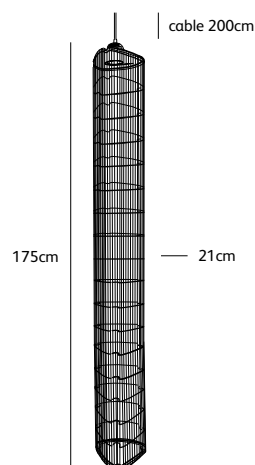

NP.23.SU.XL.BR & NP.11.SU.XL.BR
needles & pins suspension lamp XL brass type 23 & type 11

needles & pins XL

suspension lamp

colors & materials

Check www.jaccomaris.com for the latest colors, materials and details or scan the QR code.

Order code	NP.11.SU.XL.*
Dimensions wxh	21x115cm
Standard cable length	200cm
Light source	integrated LED 17W / 2700K / 2000 lm
Net. weight	3kg
Driver	dimmable driver, dimmer not included

Order code	NP.17.SU.XL.*
Dimensions wxh	21x175cm
Standard cable length	200cm
Light source	integrated LED 17W / 2700K / 2000 lm
Net. weight	4kg
Driver	dimmable driver, dimmer not included

Order code	NP.23.SU.XL.*
Dimensions wxh	21x235cm
Standard cable length	200cm
Light source	integrated LED 17W / 2700K / 2000 lm
Net. weight	5kg
Driver	dimmable driver, dimmer not included

NP.11.SU.XL.*

NP.17.SU.XL.*