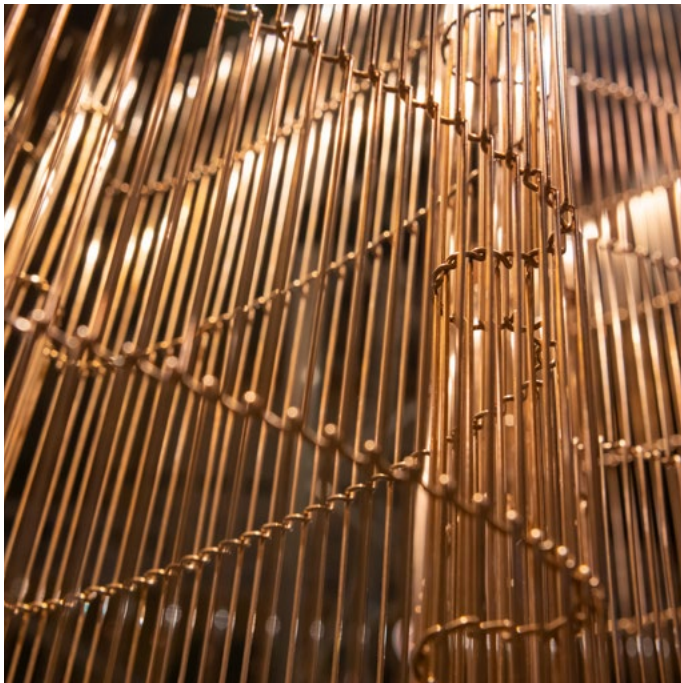

needles & pins XL

suspension lamp

colors & materials

Check www.jaccomaris.com for the latest colors, materials and details or scan the QR code.

Order code	NP.11.SU.XL.*
Dimensions wxh	21x115cm
Standard cable length	200cm
Light source	integrated LED 17W / 2700K / 2000 lm
Net. weight	3kg
Driver	dimmable driver, dimmer not included

Order code	NP.17.SU.XL.*
Dimensions wxh	21x175cm
Standard cable length	200cm
Light source	integrated LED 17W / 2700K / 2000 lm
Net. weight	4kg
Driver	dimmable driver, dimmer not included

Order code	NP.23.SU.XL.*
Dimensions wxh	21x235cm
Standard cable length	200cm
Light source	integrated LED 17W / 2700K / 2000 lm
Net. weight	5kg
Driver	dimmable driver, dimmer not included