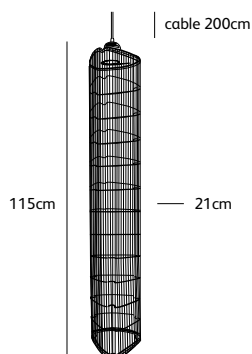

Order code	NP.11.SU.XL.*
Dimensions wxh	21x115cm
Standard cable length	200cm
Light source	integrated LED 17W / 2700K / 2000 lm
Net. weight	3kg
Driver	dimmable driver, dimmer not included

Order code	NP.17.SU.XL.*
Dimensions wxh	21x175cm
Standard cable length	200cm
Light source	integrated LED 17W / 2700K / 2000 lm
Net. weight	4kg
Driver	dimmable driver, dimmer not included

Order code	NP.23.SU.XL.*
Dimensions wxh	21x235cm
Standard cable length	200cm
Light source	integrated LED 17W / 2700K / 2000 lm
Net. weight	5kg
Driver	dimmable driver, dimmer not included

NP.11.SU.XL.*

NP.17.SU.XL.*