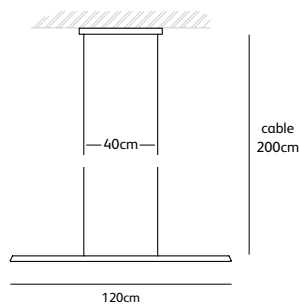

*** IW**
ivory
white

*** RG**
rosemary
green

Order code	KS.120.SU.*.*
Dimensions	
Wxdxh	120x3x3cm
Standard cable length	200cm
Material	brass with natural acrylic stone
Light source	included
	LED 22W / 2630K / 1300 lm
Weight	
Net. weight	3kg
Driver	
	Dimmable driver, dimmer not included
Standard driver box	
	48x6x4cm white
Optional driver box in black, brushed brass or high gloss polished brass.	

Order code	KS.160.SU.*.*
Dimensions	
Wxdxh	160x3x3cm
Standard cable length	200cm
Material	brass with natural acrylic stone
Light source	included
	LED 30W / 2630K / 1700 lm
Weight	
Net. weight	4kg
Driver	
	Dimmable driver, dimmer not included
Standard driver box	
	48x6x4cm white
Optional driver box in black, brushed brass or high gloss polished brass.	

Order code	KS.200.SU.*.*
Dimensions	
Wxdxh	200x3x3cm
Standard cable length	200cm
Material	brass with natural acrylic stone
Light source	included
	LED 37W / 2630K / 2100 lm
Weight	
Net. weight	5kg
Driver	
	Dimmable driver, dimmer not included
Standard driver box	
	48x6x4cm white
Optional driver box in black, brushed brass or high gloss polished brass.	