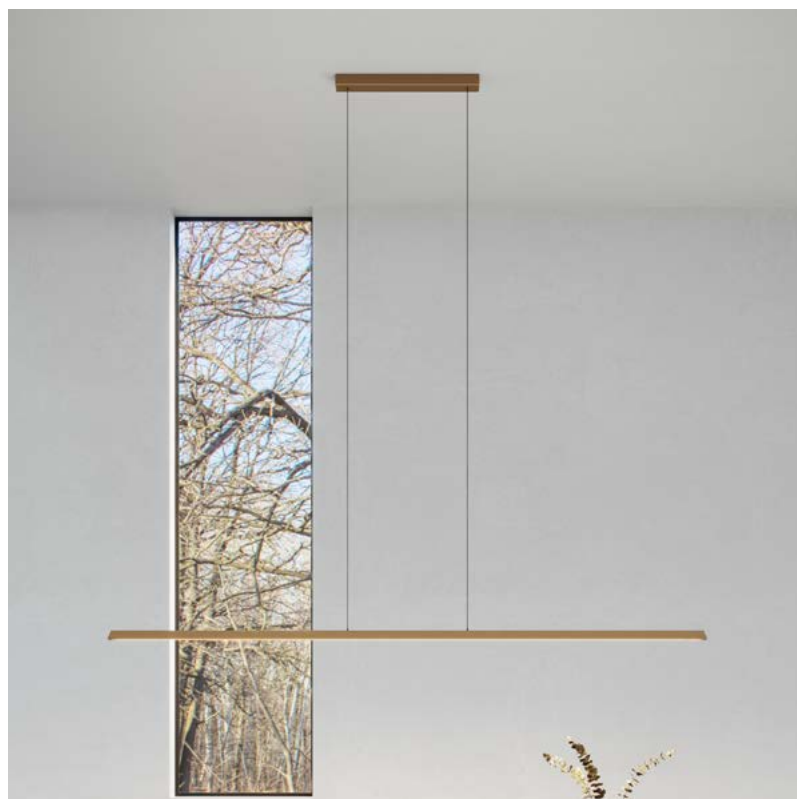

keep it straight

suspension lamp

keep it straight

The Keep it Straight is great in its minimalistic and symmetrical design. Designer Jacco Maris managed to equip this slim fixture with a delicate diffuse light. Available in a beautiful finish. At the tail-ends you will find subtle pieces of natural acrylic stone. These pieces are available in several colors. The Keep it Straight adds allure to any interior design, instantly transforming it into a luxurious space.

keep it straight

suspension lamp

KS.160.SU.BR.GG

material

*** BR**
brushed
brass

colors tail ends (natural acrylic stone)

*** DG**
dark
green

*** GG**
graphite
grey

*** IW**
ivory
white

*** RG**
rosemary
green

Order code	KS.120.SU.*.*
Dimensions	
Wxdxh	120x3x3cm
Standard cable length	200cm
Material	brass with natural acrylic stone
Light source	included
	LED 22W / 2630K / 1300 lm
Weight	
Net. weight	3kg
Driver	
	Dimmable driver, dimmer not included
Standard driver box	
	48x6x4cm white
Optional driver box in black, brushed brass or high gloss polished brass.	

Order code	KS.160.SU.*.*
Dimensions	
Wxdxh	160x3x3cm
Standard cable length	200cm
Material	brass with natural acrylic stone
Light source	included
	LED 30W / 2630K / 1700 lm
Weight	
Net. weight	4kg
Driver	
	Dimmable driver, dimmer not included
Standard driver box	
	48x6x4cm white
Optional driver box in black, brushed brass or high gloss polished brass.	