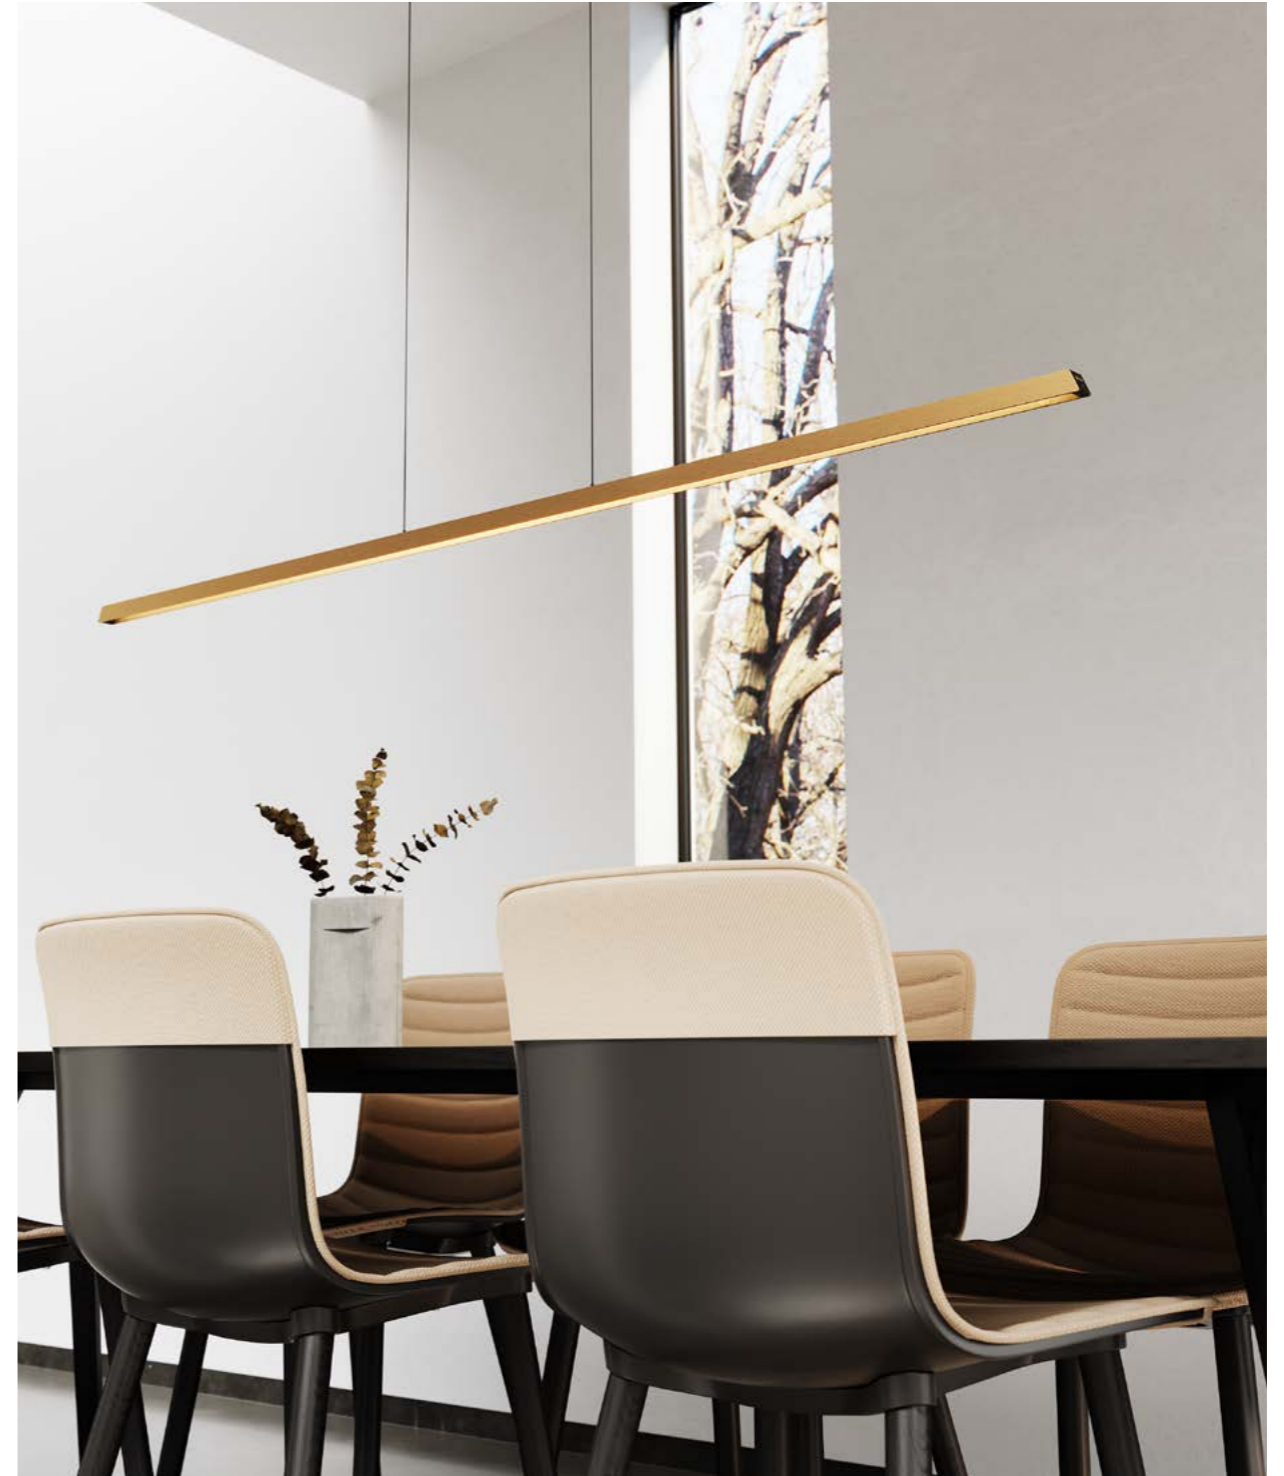

keep it straight

suspension lamp

keep it straight

The Keep it Straight is great in its minimalistic and symmetrical design. Designer Jacco Maris managed to equip this slim fixture with a delicate diffuse light. Available in a beautiful finish. At the tail-ends you will find subtle pieces of natural acrylic stone. These pieces are available in several colors. The Keep it Straight adds allure to any interior design, instantly transforming it into a luxurious space.

keep it straight

suspension lamp

KS.160.SU.BR.GG

material

*** BR**
brushed
brass

colors tail ends (natural acrylic stone)

*** DG**
dark
green

*** GG**
graphite
grey

*** IW**
ivory
white

*** RG**
rosemary
green

Order code	KS.120.SU.*.*
Dimensions	
Wxdxh	120x3x3cm
Standard cable length	200cm
Material	brass with natural acrylic stone
Light source	included
	LED 22W / 2630K / 1300 lm
Weight	
Net. weight	3kg
Driver	
	Dimmable driver, dimmer not included
Standard driver box	
	48x6x4cm white
Optional driver box in black, brushed brass or high gloss polished brass.	

Order code	KS.160.SU.*.*
Dimensions	
Wxdxh	160x3x3cm
Standard cable length	200cm
Material	brass with natural acrylic stone
Light source	included
	LED 30W / 2630K / 1700 lm
Weight	
Net. weight	4kg
Driver	
	Dimmable driver, dimmer not included
Standard driver box	
	48x6x4cm white
Optional driver box in black, brushed brass or high gloss polished brass.	