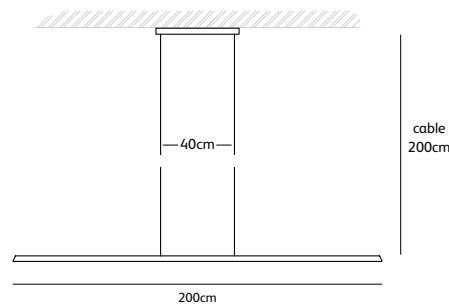

*** IW**
ivory
white

*** RG**
rosemary
green

Order code	KS.120.SU.*.*
Dimensions	
Wxdxh	120x3x3cm
Standard cable length	200cm
Material	brass with natural acrylic stone
Light source	included
	LED 22W / 2630K / 1300 lm
Weight	
Net. weight	3kg
Driver	
	Dimmable driver, dimmer not included
Standard driver box	
	48x6x4cm white
Optional driver box in black, brushed brass or high gloss polished brass.	

Order code	KS.160.SU.*.*
Dimensions	
Wxdxh	160x3x3cm
Standard cable length	200cm
Material	brass with natural acrylic stone
Light source	included
	LED 30W / 2630K / 1700 lm
Weight	
Net. weight	4kg
Driver	
	Dimmable driver, dimmer not included
Standard driver box	
	48x6x4cm white
Optional driver box in black, brushed brass or high gloss polished brass.	

Order code	KS.200.SU.*.*
Dimensions	
Wxdxh	200x3x3cm
Standard cable length	200cm
Material	brass with natural acrylic stone
Light source	included
	LED 37W / 2630K / 2100 lm
Weight	
Net. weight	5kg
Driver	
	Dimmable driver, dimmer not included
Standard driver box	
	48x6x4cm white
Optional driver box in black, brushed brass or high gloss polished brass.	