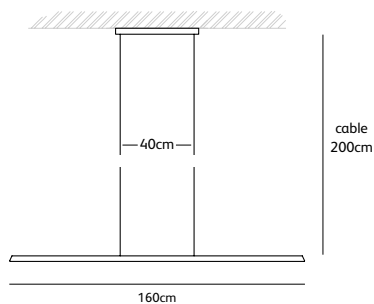

*** IW**
ivory
white

*** RG**
rosemary
green

Order code	KS.120.SU.*.*
Dimensions	
Wxdxh	120x3x3cm
Standard cable length	200cm
Material	brass with natural acrylic stone
Light source	included
	LED 22W / 2630K / 1300 lm
Weight	
Net. weight	3kg
Driver	
	Dimmable driver, dimmer not included
Standard driver box	
	48x6x4cm white
Optional driver box in black, brushed brass or high gloss polished brass.	

Order code	KS.160.SU.*.*
Dimensions	
Wxdxh	160x3x3cm
Standard cable length	200cm
Material	brass with natural acrylic stone
Light source	included
	LED 30W / 2630K / 1700 lm
Weight	
Net. weight	4kg
Driver	
	Dimmable driver, dimmer not included
Standard driver box	
	48x6x4cm white
Optional driver box in black, brushed brass or high gloss polished brass.	

Order code	KS.200.SU.*.*
Dimensions	
Wxdxh	200x3x3cm
Standard cable length	200cm
Material	brass with natural acrylic stone
Light source	included
	LED 37W / 2630K / 2100 lm
Weight	
Net. weight	5kg
Driver	
	Dimmable driver, dimmer not included
Standard driver box	
	48x6x4cm white
Optional driver box in black, brushed brass or high gloss polished brass.	