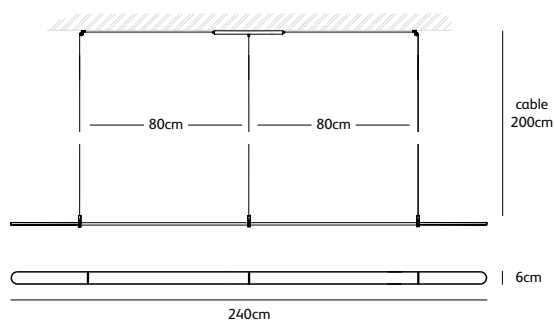

Order code	CO.160.SU
Dimensions	
Wxdxh	160x6x1,2cm
Standard cable length	200cm
Material	Translucent natural acrylic stone
Light source	integrated LED 30W / 2600K / 1420 lm
Weight	
Net. weight	1,3kg
Driver	
	Dimmable driver
	Dimmer not included
Standard driver box	
	24x8x4cm white (optional black)

Order code	CO.200.SU
Dimensions	
Wxdxh	200x6x1,2cm
Standard cable length	200cm
Material	Translucent natural acrylic stone
Light source	integrated LED 38W / 2600K / 1800 lm
Weight	
Net. weight	1,6kg
Driver	
	Dimmable driver
	Dimmer not included
Standard driver box	
	24x8x4cm white (optional black)

COCO

suspension lamp 240, 300 cm

color & material

translucent
natural acrylic stone

CO.200.SU

Order code	CO.240.SU
Dimensions	
Wxdxh	240x6x1,2cm
Standard cable length	200cm
Material	Translucent natural acrylic stone
Light source	integrated LED 46W / 2600K / 2200 lm
Weight	
Net. weight	2kg
Driver	
	Dimmable driver
	Dimmer not included
Standard driver box	
	24x8x4cm white (optional black)

Order code	CO.300.SU
Dimensions	
Wxdxh	300x6x1,2cm
Standard cable length	200cm
Material	Translucent natural acrylic stone
Light source	integrated LED 57W / 2600K / 2700 lm
Weight	
Net. weight	2,4kg
Driver	
	Dimmable driver
	Dimmer not included
Standard driver box	
	24x8x4cm white (optional black)