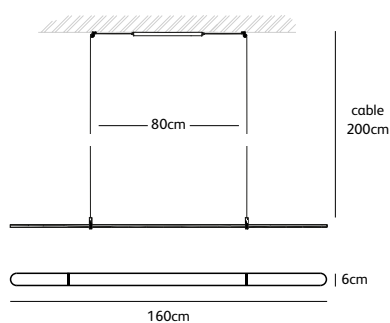

COCO

suspension lamp 120, 160, 200 cm

color & material

translucent
natural acrylic stone

CO.160.SU

Order code	CO.120.SU
Dimensions	
Wxdxh	120x6x1,2cm
Standard cable length	200cm
Material	Translucent natural acrylic stone
Light source	integrated LED 23W / 2600K / 1090 lm
Weight	
Net. weight	1kg
Driver	
	Dimmable driver
	Dimmer not included
Standard driver box	
	24x8x4cm white (optional black)

Order code	CO.160.SU
Dimensions	
Wxdxh	160x6x1,2cm
Standard cable length	200cm
Material	Translucent natural acrylic stone
Light source	integrated LED 30W / 2600K / 1420 lm
Weight	
Net. weight	1,3kg
Driver	
	Dimmable driver
	Dimmer not included
Standard driver box	
	24x8x4cm white (optional black)

Order code	CO.200.SU
Dimensions	
Wxdxh	200x6x1,2cm
Standard cable length	200cm
Material	Translucent natural acrylic stone
Light source	integrated LED 38W / 2600K / 1800 lm
Weight	
Net. weight	1,6kg
Driver	
	Dimmable driver
	Dimmer not included
Standard driver box	
	24x8x4cm white (optional black)

Order code	CO.300.SU
Dimensions	
Wxdxh	300x6x1,2cm
Standard cable length	200cm
Material	Translucent natural acrylic stone
Light source	integrated LED 57W / 2600K / 2700 lm
Weight	
Net. weight	2,4kg
Driver	
	Dimmable driver
	Dimmer not included
Standard driver box	
	24x8x4cm white (optional black)