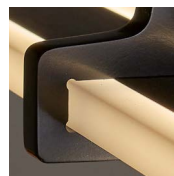

COCO

suspension lamp

COCO

The smooth Coco, designed by Jacco Maris and Wesley Boom, is shaped with the least amount of fuss. It has the look of a floating line of light. Beautiful diffuse light is spread through the translucent natural acrylic stone which is completely illuminated by the built-in LED element. The Coco collection is presented in 5 standard sizes and is available as a special in different sizes.

COCO

suspension lamp 120, 160, 200 cm

color & material

translucent
natural acrylic stone

CO.160.SU

Order code	CO.120.SU
Dimensions	
Wxdxh	120x6x1,2cm
Standard cable length	200cm
Material	Translucent natural acrylic stone
Light source	integrated LED 23W / 2600K / 1090 lm
Weight	
Net. weight	1kg
Driver	
	Dimmable driver
	Dimmer not included
Standard driver box	
	24x8x4cm white (optional black)

COCO

suspension lamp 240, 300 cm

color & material

translucent
natural acrylic stone

CO.200.SU

Order code	CO.240.SU
Dimensions	
Wxdxh	240x6x1,2cm
Standard cable length	200cm
Material	Translucent natural acrylic stone
Light source	integrated LED 46W / 2600K / 2200 lm
Weight	
Net. weight	2kg
Driver	
	Dimmable driver
	Dimmer not included
Standard driver box	
	24x8x4cm white (optional black)