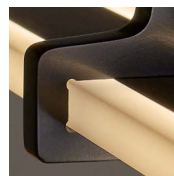

color & material

translucent
natural acrylic stone

CO.200.SU