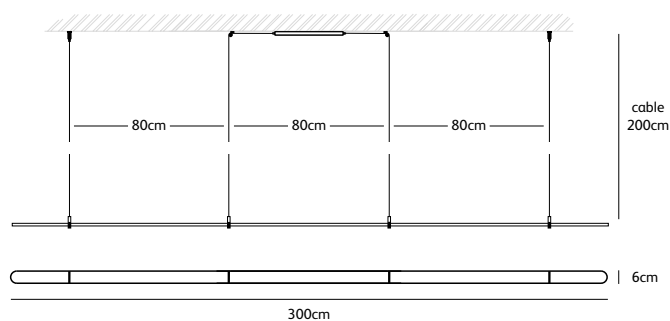

Order code	CO.160.SU
Dimensions	
Wxdxh	160x6x1,2cm
Standard cable length	200cm
Material	Translucent natural acrylic stone
Light source	integrated LED 30W / 2600K / 1420 lm
Weight	
Net. weight	1,3kg
Driver	
	Dimmable driver
	Dimmer not included
Standard driver box	
	24x8x4cm white (optional black)

Order code	CO.200.SU
Dimensions	
Wxdxh	200x6x1,2cm
Standard cable length	200cm
Material	Translucent natural acrylic stone
Light source	integrated LED 38W / 2600K / 1800 lm
Weight	
Net. weight	1,6kg
Driver	
	Dimmable driver
	Dimmer not included
Standard driver box	
	24x8x4cm white (optional black)

COCO

suspension lamp 240, 300 cm

color & material

translucent
natural acrylic stone

CO.200.SU

Order code	CO.240.SU
Dimensions	
Wxdxh	240x6x1,2cm
Standard cable length	200cm
Material	Translucent natural acrylic stone
Light source	integrated LED 46W / 2600K / 2200 lm
Weight	
Net. weight	2kg
Driver	
	Dimmable driver
	Dimmer not included
Standard driver box	
	24x8x4cm white (optional black)

Order code	CO.300.SU
Dimensions	
Wxdxh	300x6x1,2cm
Standard cable length	200cm
Material	Translucent natural acrylic stone
Light source	integrated LED 57W / 2600K / 2700 lm
Weight	
Net. weight	2,4kg
Driver	
	Dimmable driver
	Dimmer not included
Standard driver box	
	24x8x4cm white (optional black)