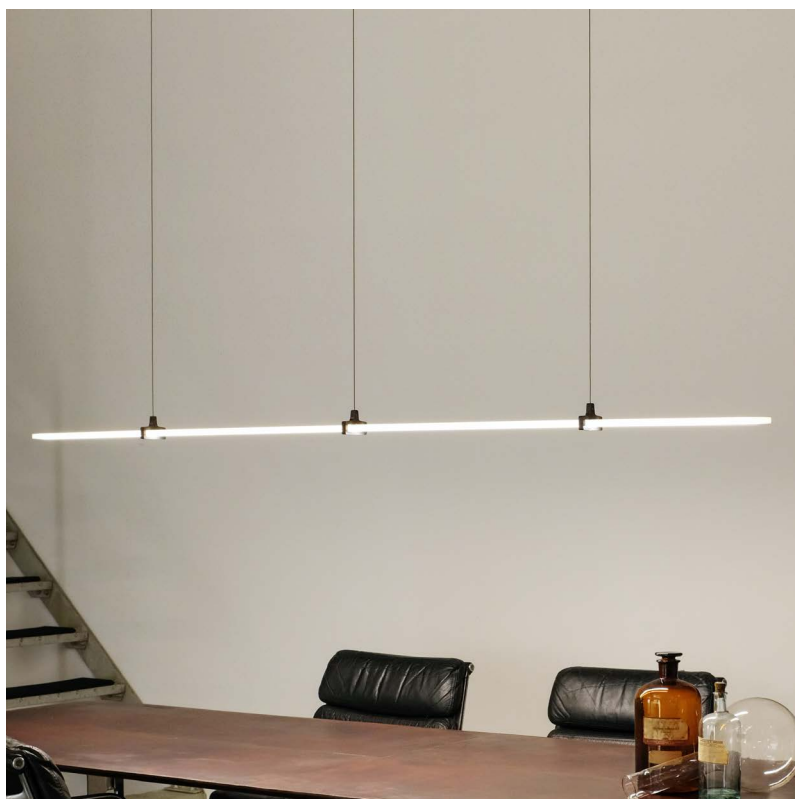

COCO

suspension lamp

COCO

The smooth Coco, designed by Jacco Maris and Wesley Boom, is shaped with the least amount of fuss. It has the look of a floating line of light. Beautiful diffuse light is spread through the translucent natural acrylic stone which is completely illuminated by the built-in LED element. The Coco collection is presented in 5 standard sizes and is available as a special in different sizes.

COCO

suspension lamp 120, 160, 200 cm

color & material

translucent
natural acrylic stone

CO.160.SU

Order code	CO.120.SU
Dimensions	
Wxdxh	120x6x1,2cm
Standard cable length	200cm
Material	Translucent natural acrylic stone
Light source	integrated LED 23W / 2600K / 1090 lm
Weight	
Net. weight	1kg
Driver	
	Dimmable driver
	Dimmer not included
Standard driver box	
	24x8x4cm white (optional black)

Order code	CO.160.SU
Dimensions	
Wxdxh	160x6x1,2cm
Standard cable length	200cm
Material	Translucent natural acrylic stone
Light source	integrated LED 30W / 2600K / 1420 lm
Weight	
Net. weight	1,3kg
Driver	
	Dimmable driver
	Dimmer not included
Standard driver box	
	24x8x4cm white (optional black)

COCO

suspension lamp 240, 300 cm

color & material

translucent
natural acrylic stone

CO.200.SU

Order code	CO.240.SU
Dimensions	
Wxdxh	240x6x1,2cm
Standard cable length	200cm
Material	Translucent natural acrylic stone
Light source	integrated LED 46W / 2600K / 2200 lm
Weight	
Net. weight	2kg
Driver	
	Dimmable driver
	Dimmer not included
Standard driver box	
	24x8x4cm white (optional black)