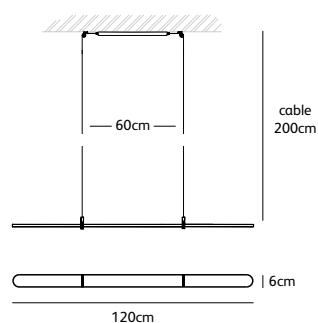

COCO

suspension lamp 120, 160, 200 cm

color & material

translucent
natural acrylic stone

CO.160.SU

Order code	CO.120.SU
Dimensions	
Wxdxh	120x6x1,2cm
Standard cable length	200cm
Material	Translucent natural acrylic stone
Light source	integrated LED 23W / 2600K / 1090 lm
Weight	
Net. weight	1kg
Driver	
	Dimmable driver
	Dimmer not included
Standard driver box	
	24x8x4cm white (optional black)

Order code	CO.160.SU
Dimensions	
Wxdxh	160x6x1,2cm
Standard cable length	200cm
Material	Translucent natural acrylic stone
Light source	integrated LED 30W / 2600K / 1420 lm
Weight	
Net. weight	1,3kg
Driver	
	Dimmable driver
	Dimmer not included
Standard driver box	
	24x8x4cm white (optional black)

Order code	CO.200.SU
Dimensions	
Wxdxh	200x6x1,2cm
Standard cable length	200cm
Material	Translucent natural acrylic stone
Light source	integrated LED 38W / 2600K / 1800 lm
Weight	
Net. weight	1,6kg
Driver	
	Dimmable driver
	Dimmer not included
Standard driver box	
	24x8x4cm white (optional black)

Order code	CO.300.SU
Dimensions	
Wxdxh	300x6x1,2cm
Standard cable length	200cm
Material	Translucent natural acrylic stone
Light source	integrated LED 57W / 2600K / 2700 lm
Weight	
Net. weight	2,4kg
Driver	
	Dimmable driver
	Dimmer not included
Standard driver box	
	24x8x4cm white (optional black)