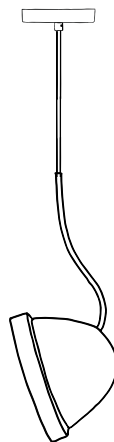

Jacco
maris

insider suspension lamp

The Insider, designed by Jacco Maris, is a close relative of the outsider, but has its own character. It can be turned in any direction and spreads its light to any desirable spot, thanks to its ingenious suspension system. It's available in powder coated aluminium and beautiful solid bronze.

Øxh **20,5x40cm**

colors & materials

black powder
coated

bronze

latte powder
coated

marone powder
coated

white powder
coated

For ordering or more information please contact your dealer or contact us for a dealer.
Check www.jaccomaris.com for the latest details.