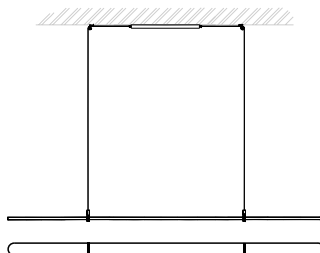

Dimensions

120cm

160cm

200cm

240cm

300cm

base material

translucent natural
acrylic stone