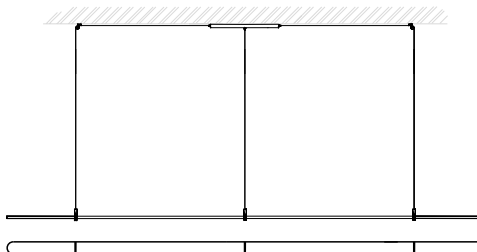

Dimensions

120cm

160cm

200cm

240cm

300cm

base material

translucent natural
acrylic stone