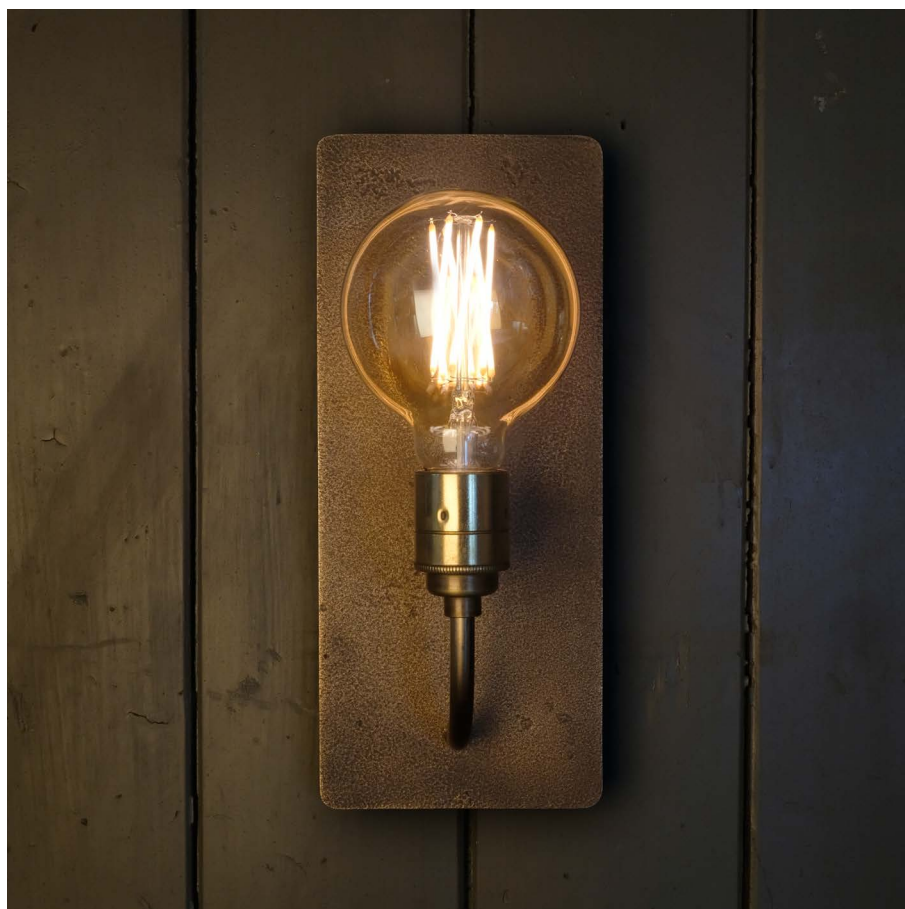

what?

wall lamp

what?

The What? takes you right back to the early days when candles had just been replaced by electrical lights. The beginning of a new era. What? is crafted out of high quality materials that remind you of those times, but are now linked to modern times by LED technology. The wall plate is cast in bronze and the light, spread around the room, has that familiar old-fashioned glow.

what?

wall lamp

color & material

BR
bronze

WH.01.WA.BR

Order code

WH.01.WA.BR

Dimensions