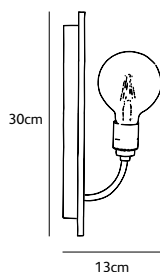

Order code

WH.01.WA.BR

Dimensions

Wxdxh **13x13x30cm**

Light source

**6W LED filament Ø 95 mm /
2200K / 480 lm**

Light bulb included

Lampholder **E27**

Weight

Net. weight **4kg**

Dimming

Dimmable, dimmer not included

IP 20