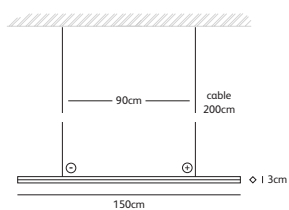

myka

suspension lamp

color & material

* BR
brass

MY.T4.SU.BR, MY.T1.SU.BR, MY.T3.SU.BR & MY.T2.SU.BR

Order code	MY.T1.SU.*
Dimensions	
Wxdxh	150x3x3cm
Standard cable length	200cm
Light source	integrated
	LED 30W / 2500K / 1150 lm
Weight	
Net. weight	3,5kg
Driver	
	Dimmable driver
	Dimmer not included

Order code	MY.T2.SU.*
Dimensions	
Wxdxh	118cm / 31cm / 3x3cm
Standard cable length	200cm
Light source	integrated
	LED 30W / 2500K / 1140 lm
Weight	
Net. weight	3,5kg
Driver	
	Dimmable driver
	Dimmer not included

Order code	MY.T3.SU.*
Dimensions	
Wxdxh	72cm / 72cm / 3x3cm
Standard cable length	200cm
Light source	integrated
	LED 28W / 2500K / 1100 lm
Weight	
Net. weight	3,5kg
Driver	
	Dimmable driver
	Dimmer not included

Order code	MY.T4.SU.*
Dimensions	
Wxdxh	150cm / 45cm / 3x3cm
Standard cable length	200cm
Light source	integrated
	LED 38W / 2500K / 1500 lm
Weight	
Net. weight	4,5kg
Driver	
	Dimmable driver
	Dimmer not included