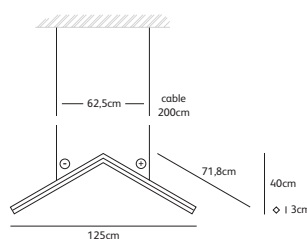

myka

suspension lamp

color & material

* BR
brass

MY.T4.SU.BR, MY.T1.SU.BR, MY.T3.SU.BR & MY.T2.SU.BR

Order code	MY.T1.SU.*
Dimensions	
Wxdxh	150x3x3cm
Standard cable length	200cm
Light source	integrated
	LED 30W / 2500K / 1150 lm
Weight	
Net. weight	3,5kg
Driver	
	Dimmable driver
	Dimmer not included

Order code	MY.T2.SU.*
Dimensions	
Wxdxh	118cm / 31cm / 3x3cm
Standard cable length	200cm
Light source	integrated
	LED 30W / 2500K / 1140 lm
Weight	
Net. weight	3,5kg
Driver	
	Dimmable driver
	Dimmer not included

Order code	MY.T3.SU.*
Dimensions	
Wxdxh	72cm / 72cm / 3x3cm
Standard cable length	200cm
Light source	integrated
	LED 28W / 2500K / 1100 lm
Weight	
Net. weight	3,5kg
Driver	
	Dimmable driver
	Dimmer not included

Order code	MY.T4.SU.*
Dimensions	
Wxdxh	150cm / 45cm / 3x3cm
Standard cable length	200cm
Light source	integrated
	LED 38W / 2500K / 1500 lm
Weight	
Net. weight	4,5kg
Driver	
	Dimmable driver
	Dimmer not included