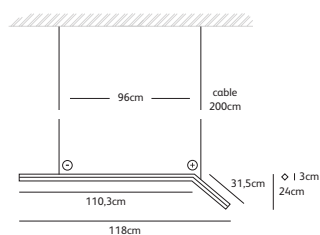

myka

suspension lamp

color & material

* BR
brass

MY.T4.SU.BR, MY.T1.SU.BR, MY.T3.SU.BR & MY.T2.SU.BR

Order code	MY.T1.SU.*
Dimensions	
Wxdxh	150x3x3cm
Standard cable length	200cm
Light source	integrated
	LED 30W / 2500K / 1150 lm
Weight	
Net. weight	3,5kg
Driver	
	Dimmable driver
	Dimmer not included

Order code	MY.T2.SU.*
Dimensions	
Wxdxh	118cm / 31cm / 3x3cm
Standard cable length	200cm
Light source	integrated
	LED 30W / 2500K / 1140 lm
Weight	
Net. weight	3,5kg
Driver	
	Dimmable driver
	Dimmer not included

Order code	MY.T3.SU.*
Dimensions	
Wxdxh	72cm / 72cm / 3x3cm
Standard cable length	200cm
Light source	integrated
	LED 28W / 2500K / 1100 lm
Weight	
Net. weight	3,5kg
Driver	
	Dimmable driver
	Dimmer not included

Order code	MY.T4.SU.*
Dimensions	
Wxdxh	150cm / 45cm / 3x3cm
Standard cable length	200cm
Light source	integrated
	LED 38W / 2500K / 1500 lm
Weight	
Net. weight	4,5kg
Driver	
	Dimmable driver
	Dimmer not included