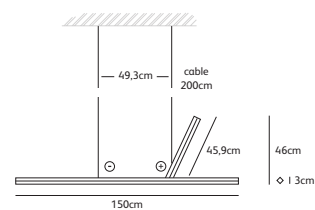

myka

suspension lamp

color & material

* BR
brass

MY.T4.SU.BR, MY.T1.SU.BR, MY.T3.SU.BR & MY.T2.SU.BR

Order code	MY.T1.SU.*
Dimensions	
Wxdxh	150x3x3cm
Standard cable length	200cm
Light source	integrated
	LED 30W / 2500K / 1150 lm
Weight	
Net. weight	3,5kg
Driver	
	Dimmable driver
	Dimmer not included

Order code	MY.T2.SU.*
Dimensions	
Wxdxh	118cm / 31cm / 3x3cm
Standard cable length	200cm
Light source	integrated
	LED 30W / 2500K / 1140 lm
Weight	
Net. weight	3,5kg
Driver	
	Dimmable driver
	Dimmer not included

Order code	MY.T3.SU.*
Dimensions	
Wxdxh	72cm / 72cm / 3x3cm
Standard cable length	200cm
Light source	integrated
	LED 28W / 2500K / 1100 lm
Weight	
Net. weight	3,5kg
Driver	
	Dimmable driver
	Dimmer not included

Order code	MY.T4.SU.*
Dimensions	
Wxdxh	150cm / 45cm / 3x3cm
Standard cable length	200cm
Light source	integrated
	LED 38W / 2500K / 1500 lm
Weight	
Net. weight	4,5kg
Driver	
	Dimmable driver
	Dimmer not included