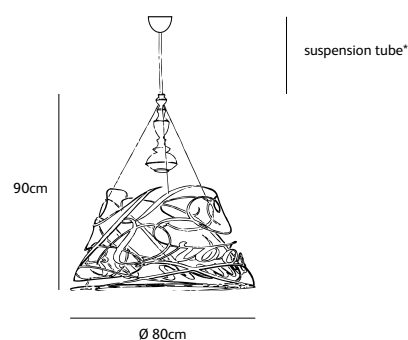

Order code

IF.01.SU.*

Dimensions

Øxh **80x90cm**

Suspension tube **customized***

Light source **included**

Lampholder

GU10

Max. 1 x 75W / 240V or retrofit LED

Weight

Net. weight **7kg**

Dimming

Dimmable, dimmer not included

IP 20

*Please add total length (bottom fixture to ceiling) to your order.

Colors and materials as visible on the images may differ slightly from reality.
Any typing errors in the text and interim changes to the collections or specifications are all subject to change.

Jacco Maris Design info@jaccomarism.com www.jaccomarism.com
24/11/2022