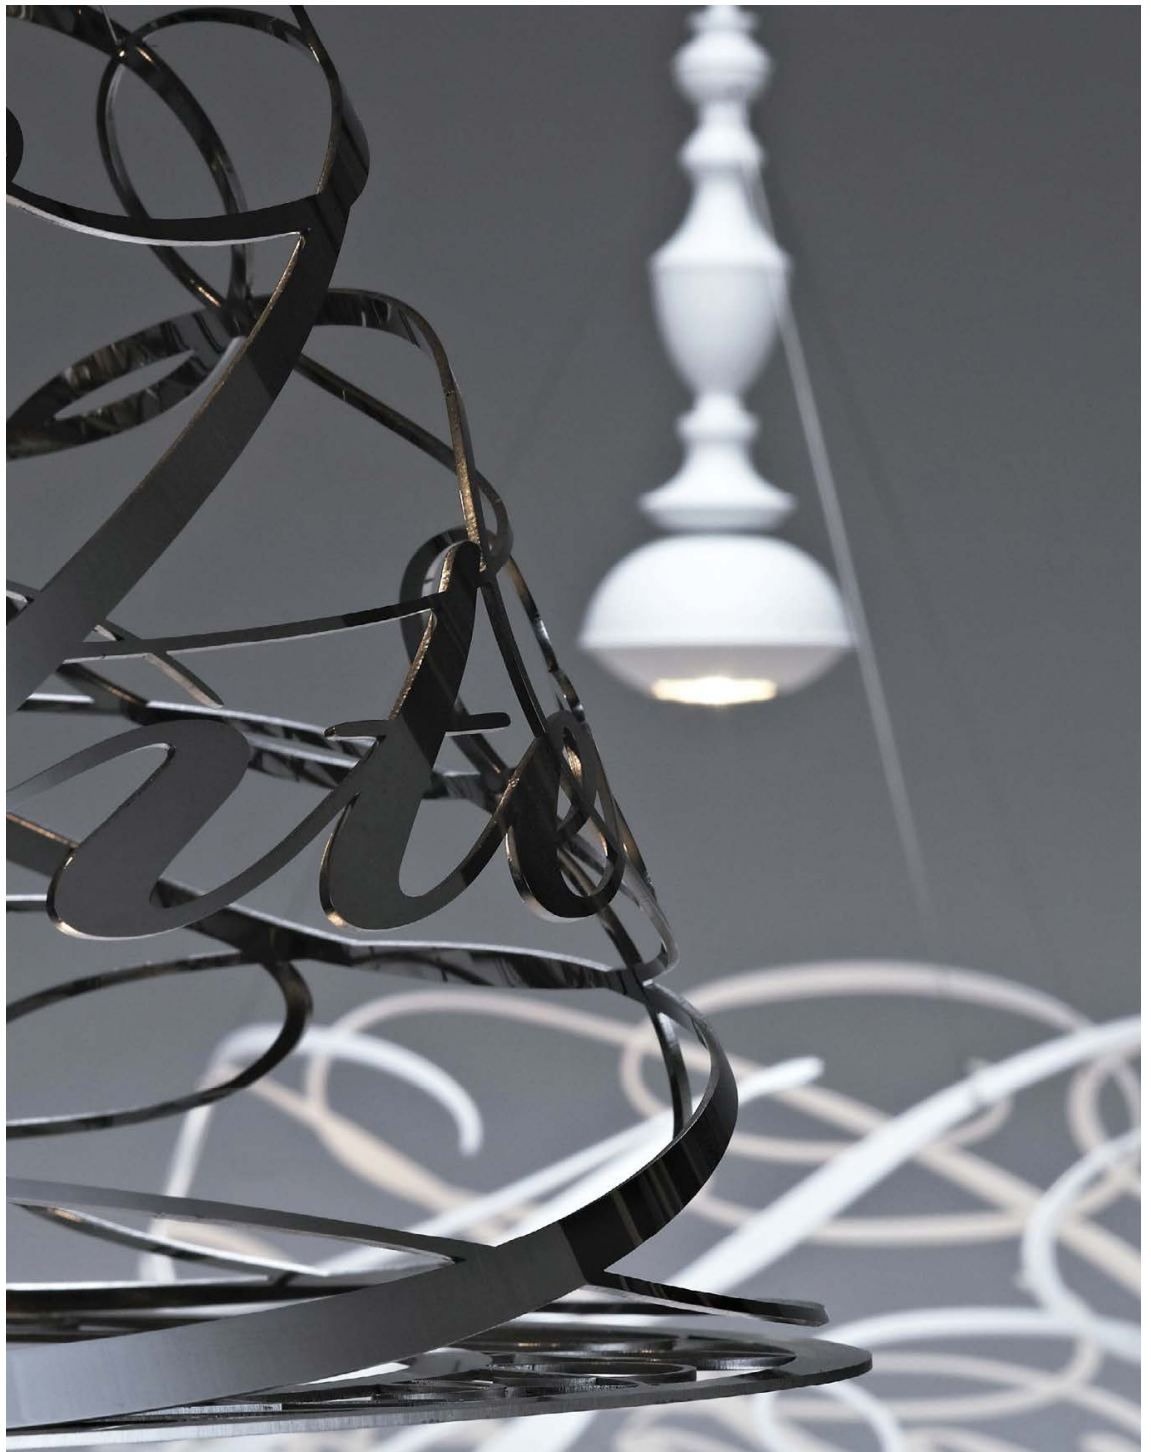

idée fixe

suspension lamp

idée fixe

The Idée Fixe, designed by Jacco Maris, is a tribute to the poetic. It's an art piece which casts soft curly shadows on its surroundings. This fixture is available in various materials like gold, stainless steel or powder coated steel. The Idée fixe can be customized by adding your own text or pattern.

idée fixe

suspension lamp

colors & materials

* **GO**
gold

* **HG**
high gloss
polished steel

* **WH**
white powder
coated

IF.01.SU.GO

Order code

IF.01.SU.*

Dimensions

Øxh **80x90cm**

Suspension tube **customized***

Light source **included**

Lampholder

GU10

Max. 1 x 75W / 240V or retrofit LED