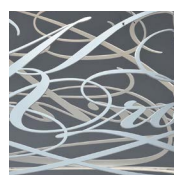

idée fixe

suspension lamp

idée fixe

The Idée Fixe, designed by Jacco Maris, is a tribute to the poetic. It's an art piece which casts soft curly shadows on its surroundings. This fixture is available in various materials like gold, stainless steel or powder coated steel. The Idée fixe can be customized by adding your own text or pattern.

idée fixe

suspension lamp

colors & materials

* **GO**
gold

* **HG**
high gloss
polished steel

* **WH**
white powder
coated

IF.01.SU.GO

Order code