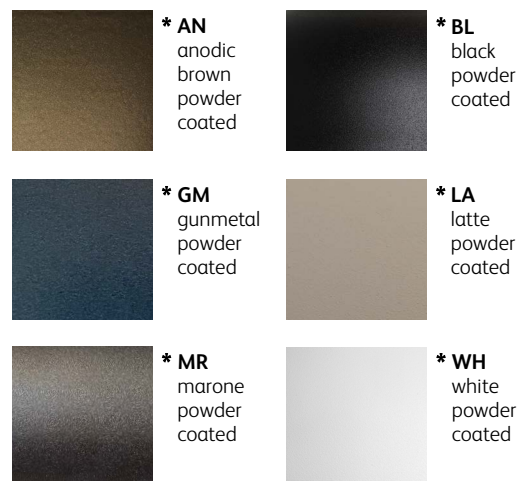

ace

suspension lamp circle

ace

The Ace is a special LED circle fixture with rough leather details and an unique suspension. With his suspension on only one cable this circle is super adjustable by moving its smart leather tab. The Ace has a warm light which creates a very soft atmosphere. The u-shaped steel profile is powder coated and available in several colors. Because of the different driver box types the Ace is multiple applicable. The Ace is designed by Jacco Maris in cooperation with Meneer Voss.

ace

suspension lamp circle

AC.60.CI.GM

colors & materials

Ø 60cm

Order code	AC.60.CI.*
Dimensions	
Ø	60cm
Standard cable length	300cm
Light source	integrated
	LED 28W / 2500K / 940 lm
Weight	
Net. weight	3kg
Driver	
	Dimmable driver
	Dimmer not included
Standard driver box	
	36x6x3,5cm white
Optional driver box in anodic brown, black, gunmetalm, latte or marone	
Optional cilinder driver box in white, anodic brown, black, gunmetal, latte or marone, Øxh 7x24,5cm	