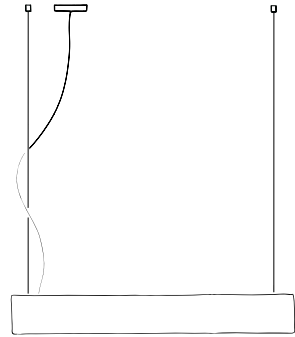

# solo suspension lamp

The Solo collection is named after Jacco Maris' dog Solo. A small paw print on the fixture is a subtle memorial to him. Each Solo is cast and polished by hand. Unique pieces of design with a warm natural appearance due to its texture and with a pleasant diffuse down light. They have a quiet, yet luxurious feel about them. The Solo suspension lamp is available in cast aluminium and can be powder coated in several colors.

## Dimensions

**60cm**

**100cm**

**140cm**