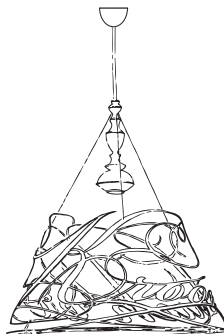

Jacco
maris

idée fixe

The Idée Fixe, designed by Jacco Maris, is a tribute to the poetic. It's an art piece which casts soft curly shadows on its surroundings. This fixture is available in various materials like gold, stainless steel or powder coated steel. The Idée fixe can be customized by adding your own text.

Øxh **80x90cm**

colors & materials

gold

high gloss
polished steel

white
powder coated

For ordering or more information please contact your dealer or contact us for a dealer.
Check www.jaccomarism.com for the latest details.