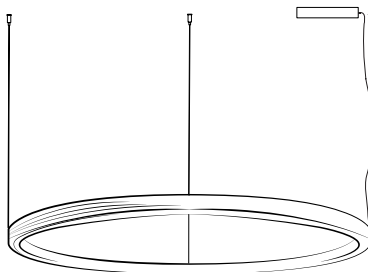

## brass-O suspension lamp circle

The Brass-O fills the room with a delicate, diffuse light. It's a circular lamp in brass made with high-end craftsmanship and has a luxurious appearance due to its finish. Combining different dimensions will create an extraordinary spectacle of light. Brass-O is available in brushed patinated brass or in high gloss polished brass.

### Dimensions

Ø 50

Ø 70cm

Ø 100cm

Ø 135cm

standard version