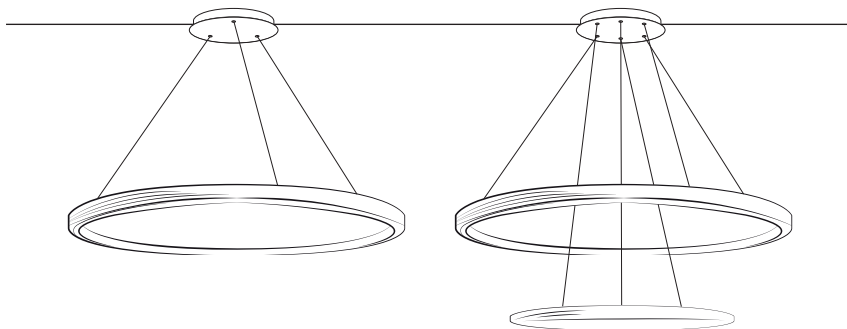

## brass-O suspension lamp circle

The Brass-O fills the room with a delicate, diffuse light. It's a circular lamp in brass made with high-end craftsmanship and has a luxurious appearance due to its finish. Combining different dimensions will create an extraordinary spectacle of light. Brass-O is available in brushed patinated brass or in high gloss polished brass.

### Dimensions

Ø 50

Ø 70cm

Ø 100cm

Ø 135cm

standard version

### optional round driver box