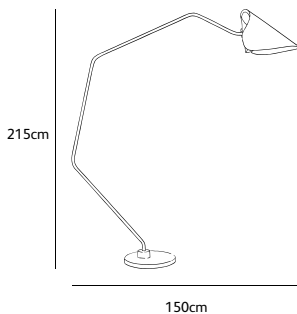

Order code

MQ.FL.*/*

Dimensions

Wxdxh **45x150x215cm**

Standard cable length **350cm**

Light source **included**

Globe 6W filament LED, 2200K / 480 lm

Lampholder

E27

Only suitable for low heat output

light source (LED)

Weight

Net. weight **25,5kg**

Dimmer

Floor dimmer included