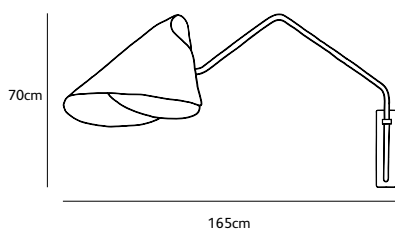

Dimensions

Wxdxh **45x150x215cm**

Standard cable length **350cm**

Light source **included**

Globe 6W filament LED, 2200K / 480 lm

Lampholder

E27

Only suitable for low heat output

*** GREEN**
green

*** DARK BROWN**
dark
brown

MQ.WA.CS/DARKBROWN

Order code

MQ.WA.*/*

Dimensions

Wxdxh **45x165x70cm**

Light source **included**