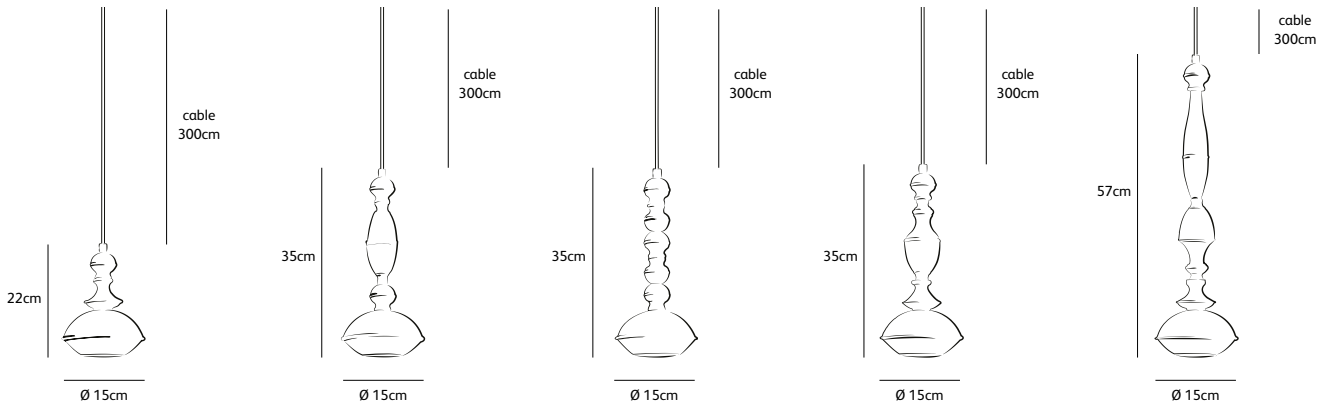

### materials

**\*CH** chrome      **\*YC** yellow copper      **\*RC** red copper

Order code	<b>BB.T1.*/*</b>
Dimensions	
Øxh	<b>15x22cm</b>
Standard cable length	<b>300cm</b>
Light source	<b>Not included</b>
Lampholder	<b>GU10</b>
	<b>suitable for retrofit</b>
	<b>LED 240V</b>
Weight	
Net. weight	<b>&lt; 1kg</b>

Order code	<b>BB.T2.*/*</b>
Dimensions	
Øxh	<b>15x35cm</b>
Standard cable length	<b>300cm</b>
Light source	<b>Not included</b>
Lampholder	<b>GU10</b>
	<b>suitable for retrofit</b>
	<b>LED 240V</b>
Weight	
Net. weight	<b>&lt; 1kg</b>

Order code	<b>BB.T4.*/*</b>
Dimensions	
Øxh	<b>15x35cm</b>
Standard cable length	<b>300cm</b>
Light source	<b>Not included</b>
Lampholder	<b>GU10</b>
	<b>suitable for retrofit</b>
	<b>LED 240V</b>
Weight	
Net. weight	<b>&lt; 1kg</b>

Order code	<b>BB.T5.*/*</b>
Dimensions	
Øxh	<b>15x57cm</b>
Standard cable length	<b>300cm</b>
Light source	<b>Not included</b>
Lampholder	<b>GU10</b>
	<b>suitable for retrofit</b>
	<b>LED 240V</b>
Weight	
Net. weight	<b>&lt; 1kg</b>