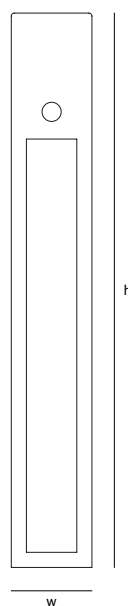

### colors & materials

\* **BL** black  
powder coated

\* **TG**  
tarpaulin grey  
powder coated

JX.60.FL.BL & JX.110.FL.BL & JX.RELAX.FL.BL

Order code

**JX.RELAX.FL.\***

Dimensions

Wxdxh **38x38x50cm**

Standard cable length **500cm**

Light source

**Included, 1 x LED warm white bulb  
7W / 240V / 2700K / 806 lm**

Lampholder **E27**

Weight

Net. weight **15kg**

Order code

**JX.60.FL.\***

Dimensions

Wxdxh **16x16x60cm**

Standard cable length **500cm**

Light source

**Included, 1 x LED warm white bulb  
7W / 240V / 2700K / 806 lm**

Lampholder **E27**

Weight

Net. weight **8kg**

Order code

**JX.110.FL.\***

Dimensions

Wxdxh **16x16x110cm**

Standard cable length **500cm**

Light source

**Included, 1 x LED warm white bulb  
7W / 240V / 2700K / 806 lm**

Lampholder **E27**