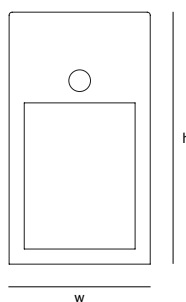

## floor lamp

### colors & materials

\* **BL** black  
powder coated

\* **TG**  
tarpaulin grey  
powder coated

JX.60.FL.BL & JX.110.FL.BL & JX.RELAX.FL.BL

Order code

**JX.RELAX.FL.\***

Dimensions

Wxdxh **38x38x50cm**

Dimensions

Wxdxh **16x16x60cm**

Standard cable length **500cm**

Light source

**Included, 1 x LED warm white bulb  
7W / 240V / 2700K / 806 lm**

Lampholder **E27**

Weight

Net. weight **8kg**

Order code

**JX.110.FL.\***

Dimensions

Wxdxh **16x16x110cm**

Standard cable length **500cm**

Light source

**Included, 1 x LED warm white bulb  
7W / 240V / 2700K / 806 lm**

Lampholder **E27**