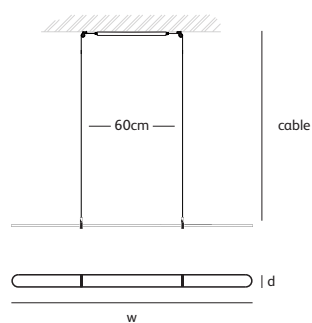

Order code	CO.120.SU
Dimensions	
Wxdxh	120x5,8x1,2cm
Standard cable length	200cm
Material	translucent natural acrylic stone
Light source	LED 23W / 2700K / 1090 lm
Weight/Packaging	
Net. weight	1kg
Dimmer	
Dimmable driver	DALI or 0-10V or TRIAC
Dimmer not included	
Wireless lighting control on request