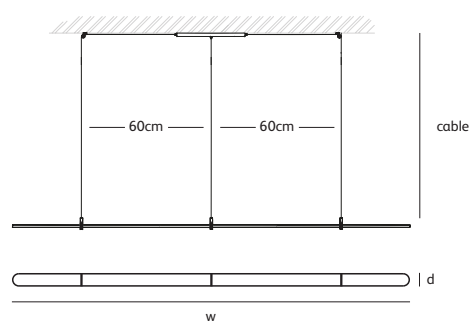

## suspension lamp

CO.160.SU

|                                      |  |
|--------------------------------------|--|
| Order code                           | <b>CO.120.SU</b>                         |
| Dimensions                           |  |
| Wxdxh                                | <b>120x5,8x1,2cm</b>                     |
| Standard cable length                | <b>200cm</b>                             |
| Material                             | <b>translucent natural acrylic stone</b> |
| Light source                         | <b>LED 23W / 2700K / 1090 lm</b>         |
| Weight/Packaging                     |  |
| Net. weight                          | <b>1kg</b>                               |
| Dimmer                               |  |
| <b>Dimmable driver</b>               | <b>DALI or 0-10V or TRIAC</b>            |
| <b>Dimmer not included</b>           |  |
| Wireless lighting control on request |  |

|                                      |  |
|--------------------------------------|--|
| Order code                           | <b>CO.160.SU</b>                         |
| Dimensions                           |  |
| Wxdxh                                | <b>160x5,8x1,2cm</b>                     |
| Standard cable length                | <b>200cm</b>                             |
| Material                             | <b>translucent natural acrylic stone</b> |
| Light source                         | <b>LED 30W / 2700K / 1420 lm</b>         |
| Weight/Packaging                     |  |
| Net. weight                          | <b>1,3kg</b>                             |
| Dimmer                               |  |
| <b>Dimmable driver</b>               | <b>DALI or 0-10V or TRIAC</b>            |
| <b>Dimmer not included</b>           |  |
| Wireless lighting control on request |  |