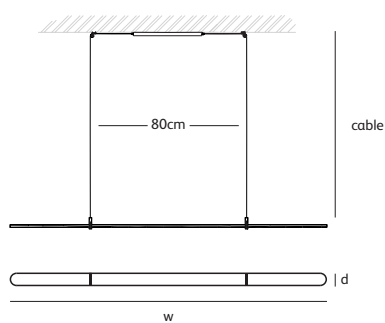

## suspension lamp

CO.160.SU

|                                      |  |
|--------------------------------------|--|
| Order code                           | <b>CO.120.SU</b>                         |
| Dimensions                           |  |
| Wxdxh                                | <b>120x5,8x1,2cm</b>                     |
| Standard cable length                | <b>200cm</b>                             |
| Material                             | <b>translucent natural acrylic stone</b> |
| Light source                         | <b>LED 23W / 2700K / 1090 lm</b>         |
| Weight/Packaging                     |  |
| Net. weight                          | <b>1kg</b>                               |
| Dimmer                               |  |
| <b>Dimmable driver</b>               | <b>DALI or 0-10V or TRIAC</b>            |
| <b>Dimmer not included</b>           |  |
| Wireless lighting control on request |  |

|                                      |  |
|--------------------------------------|--|
| Order code                           | <b>CO.160.SU</b>                         |
| Dimensions                           |  |
| Wxdxh                                | <b>160x5,8x1,2cm</b>                     |
| Standard cable length                | <b>200cm</b>                             |
| Material                             | <b>translucent natural acrylic stone</b> |
| Light source                         | <b>LED 30W / 2700K / 1420 lm</b>         |
| Weight/Packaging                     |  |
| Net. weight                          | <b>1,3kg</b>                             |
| Dimmer                               |  |
| <b>Dimmable driver</b>               | <b>DALI or 0-10V or TRIAC</b>            |
| <b>Dimmer not included</b>           |  |
| Wireless lighting control on request |  |