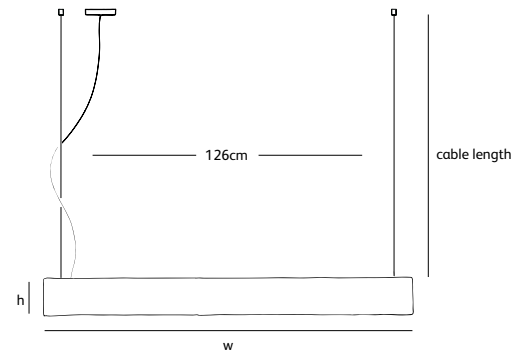

Net. weight **4kg (bronze: 10kg)**

Gross weight **5kg (bronze: 11kg)**

Packaging **67x21x15cm**

Order code

**SO.SU.100.\***

Dimensions

Wxdxh **100x7x13cm**

Standard cable length **200cm**

### colors & materials

**\* AA**  
aluminium  
anthracite

**\* AW**  
aluminium  
white

**\* BR**  
bronze

SO.SU.140.LED.AW

Order code	<b>SO.SU.60.LED.*</b>
Dimensions	
Wxdxh	<b>60x7x13cm</b>
Standard cable length	<b>200cm</b>
Light source	
	<b>13W LED down / 2700K / 1300 lm</b>
Weight/Packaging	
Net. weight	<b>4kg (bronze: 10kg)</b>
Gross weight	<b>5kg (bronze: 11kg)</b>
Packaging	<b>67x21x15cm</b>
Driver	
	<b>Trailing &amp; leading edge</b>

Order code	<b>SO.SU.100.LED.*</b>
Dimensions	
Wxdxh	<b>100x7x13cm</b>
Standard cable length	<b>200cm</b>
Light source	
	<b>18W LED down / 2700K / 1950 lm</b>
Weight/Packaging	
Net. weight	<b>7kg (bronze: 18kg)</b>
Gross weight	<b>8kg (bronze: 19kg)</b>
Packaging	<b>107x21x15cm</b>
Driver	
	<b>Trailing &amp; leading edge</b>

Order code	<b>SO.SU.140.LED.*</b>
Dimensions	
Wxdxh	<b>140x7x13cm</b>
Standard cable length	<b>200cm</b>
Light source	
	<b>18W LED down / 2700K / 1950 lm</b>
Weight/Packaging	
Net. weight	<b>9,5kg (bronze: 24kg)</b>
Gross weight	<b>10,5kg (bronze: 25kg)</b>
Packaging	<b>147x21x15cm</b>
Driver	
	<b>Trailing &amp; leading edge</b>