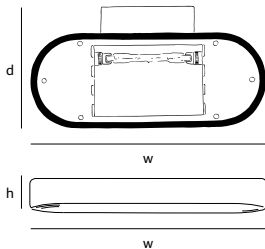

Order code

SOLO-UPLIGHTER.*

Dimensions

Wxdxh **30,5x16x5,5cm**

Light source

1 x 120W / 240V included

Max. 1 x 200W / 240V

Lampholder

R7s / 118mm halogen

Weight/Packaging

Net. weight **2,5kg (bronze: 6kg)**

Gross weight **3kg (bronze: 6,5kg)**

Packaging **31x22x9cm**

Dimmer

Dimmable, dimmer not included