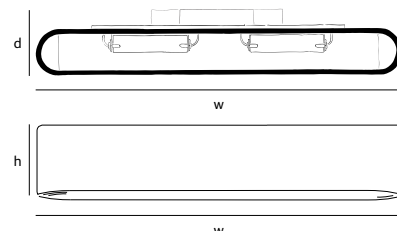

## wall lamp & wall lamp LED

SO.WA.AA

Order code	<b>SO.WA.LED.*</b>
Dimensions	
Wxdxh	<b>26x7,5x13cm</b>
Light source	
	<b>LED 6,5W up &amp; 6,5W down</b>
	<b>/ 2700K / 1300 lm</b>
Weight/Packaging	
Net. weight	<b>2,5kg (bronze: 6kg)</b>
Gross weight	<b>3kg (bronze: 6,5kg)</b>
Packaging	<b>31x22x9cm</b>
Driver	
	<b>Trailing &amp; leading edge</b>
	<b>dimnable driver</b>
Dimmer	
	<b>Dimmable, dimmer not included</b>

Order code	<b>SO.WA.*</b>
Dimensions	
Wxdxh	<b>26x7,5x13cm</b>
Light source	
	<b>1 x 120W / 240V included</b>
	<b>Max. 1 x 200W / 240V</b>
Lampholder	
	<b>R7s / 78mm halogen</b>
Weight/Packaging	
Net. weight	<b>2,5kg (bronze: 6kg)</b>
Gross weight	<b>3kg (bronze: 6,5kg)</b>
Packaging	<b>31x22x9cm</b>
Dimmer	
	<b>Dimmable, dimmer not included</b>

Order code	<b>SO.WA.60.*</b>
Dimensions	
Wxdxh	<b>60x9x13cm</b>
Light source	
	<b>2 x 120W / 240V included</b>
	<b>Max. 2 x 200W / 240V</b>
Lampholder	
	<b>R7s / 78mm halogen</b>
Weight/Packaging	
Net. weight	<b>4kg (bronze: 10,5kg)</b>
Gross weight	<b>4,5kg (bronze: 11kg)</b>
Packaging	<b>67x21x15cm</b>
Dimmer	
	<b>Dimmable, dimmer not included</b>