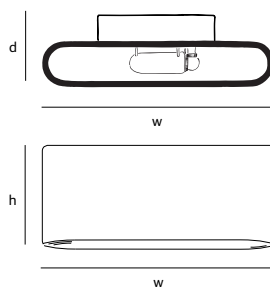

### colors & materials

**\* AA**  
aluminium  
anthracite

**\* AW**  
aluminium  
white

**\* BR**  
bronze

SO.SU.140.LED.AW

Order code	<b>SO.SU.60.LED.*</b>
Dimensions	
Wxdxh	<b>60x7x13cm</b>
Standard cable length	<b>200cm</b>
Light source	
	<b>13W LED down / 2700K / 1300 lm</b>
Weight/Packaging	
Net. weight	<b>4kg (bronze: 10kg)</b>
Gross weight	<b>5kg (bronze: 11kg)</b>
Packaging	<b>67x21x15cm</b>
Driver	
	<b>Trailing &amp; leading edge</b>

Order code	<b>SO.SU.100.LED.*</b>
Dimensions	
Wxdxh	<b>100x7x13cm</b>
Standard cable length	<b>200cm</b>
Light source	
	<b>18W LED down / 2700K / 1950 lm</b>
Weight/Packaging	
Net. weight	<b>7kg (bronze: 18kg)</b>
Gross weight	<b>8kg (bronze: 19kg)</b>
Packaging	<b>107x21x15cm</b>
Driver	
	<b>Trailing &amp; leading edge</b>

Order code	<b>SO.SU.140.LED.*</b>
Dimensions	
Wxdxh	<b>140x7x13cm</b>
Standard cable length	<b>200cm</b>
Light source	
	<b>18W LED down / 2700K / 1950 lm</b>
Weight/Packaging	
Net. weight	<b>9,5kg (bronze: 24kg)</b>
Gross weight	<b>10,5kg (bronze: 25kg)</b>
Packaging	<b>147x21x15cm</b>
Driver	
	<b>Trailing &amp; leading edge</b>

## colors & materials

\* AA  
aluminium  
anthracite

\* AW  
aluminium  
white

\* BR  
bronze

SOLO-OUTD.AA

Order code

**SOLO-OUTD.LED.\***

Dimensions