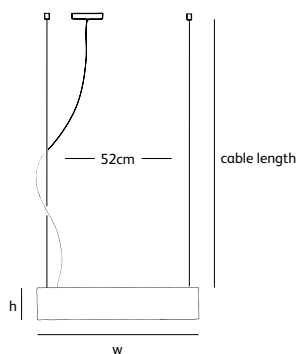

Order code

SO.SU.60.*

Dimensions

Wxdxh **60x7x13cm**

Standard cable length **200cm**

Light source

2 x 120W / 240V included

Max. 2 x 200W / 240V

Lampholder

R7s / 118mm halogen

Weight/Packaging

Net. weight **4kg (bronze: 10kg)**

Gross weight **5kg (bronze: 11kg)**

Packaging **67x21x15cm**