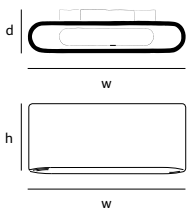

## wall lamp & wall lamp LED

SO.WA.AA

Order code	<b>SO.WA.LED.*</b>
Dimensions	
Wxdxh	<b>26x7,5x13cm</b>
Light source	
	<b>LED 6,5W up &amp; 6,5W down</b>
	<b>/ 2700K / 1300 lm</b>
Weight/Packaging	
Net. weight	<b>2,5kg (bronze: 6kg)</b>
Gross weight	<b>3kg (bronze: 6,5kg)</b>
Packaging	<b>31x22x9cm</b>
Driver	
	<b>Trailing &amp; leading edge</b>
	<b>dimnable driver</b>
Dimmer	
	<b>Dimmable, dimmer not included</b>

Order code	<b>SO.WA.*</b>
Dimensions	
Wxdxh	<b>26x7,5x13cm</b>
Light source	
	<b>1 x 120W / 240V included</b>
	<b>Max. 1 x 200W / 240V</b>
Lampholder	
	<b>R7s / 78mm halogen</b>
Weight/Packaging	
Net. weight	<b>2,5kg (bronze: 6kg)</b>
Gross weight	<b>3kg (bronze: 6,5kg)</b>
Packaging	<b>31x22x9cm</b>
Dimmer	
	<b>Dimmable, dimmer not included</b>

Order code	<b>SO.WA.60.*</b>
Dimensions	
Wxdxh	<b>60x9x13cm</b>
Light source	
	<b>2 x 120W / 240V included</b>
	<b>Max. 2 x 200W / 240V</b>
Lampholder	
	<b>R7s / 78mm halogen</b>
Weight/Packaging	
Net. weight	<b>4kg (bronze: 10,5kg)</b>
Gross weight	<b>4,5kg (bronze: 11kg)</b>
Packaging	<b>67x21x15cm</b>
Dimmer	
	<b>Dimmable, dimmer not included</b>

Packaging **107x21x15cm**

Order code

**SO.SU.140.\***

Dimensions

Wxdxh **140x7x13cm**

Standard cable length **200cm**

Light source

**3 x 120W / 240V included**