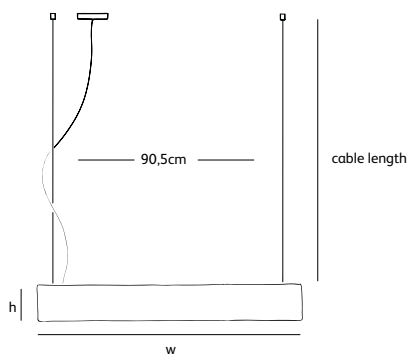

Wxdxh **60x7x13cm**

Standard cable length **200cm**

Light source

**2 x 120W / 240V included**

**Max. 2 x 200W / 240V**

Lampholder

**R7s / 118mm halogen**

Weight/Packaging

Net. weight **4kg (bronze: 10kg)**

Gross weight **5kg (bronze: 11kg)**

Packaging **67x21x15cm**

Order code

**SO.SU.100.\***

Dimensions

Wxdxh **100x7x13cm**

Standard cable length **200cm**

Packaging **107x21x15cm**

Order code

**SO.SU.140.\***

Dimensions

Wxdxh **140x7x13cm**

Standard cable length **200cm**

Light source

**3 x 120W / 240V included**