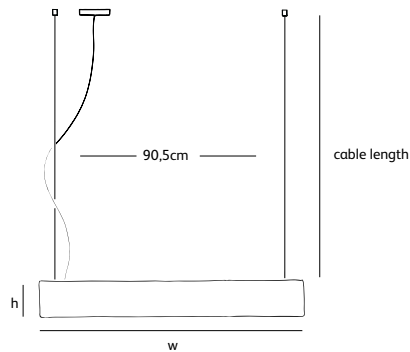

Net. weight **4kg (bronze: 10kg)**

Gross weight **5kg (bronze: 11kg)**

Packaging **67x21x15cm**

Order code

**SO.SU.100.\***

Dimensions

Wxdxh **100x7x13cm**

Standard cable length **200cm**

### colors & materials

**\* AA**  
aluminium  
anthracite

**\* AW**  
aluminium  
white

**\* BR**  
bronze

SO.SU.140.LED.AW

Order code	<b>SO.SU.60.LED.*</b>
Dimensions	
Wxdxh	<b>60x7x13cm</b>
Standard cable length	<b>200cm</b>
Light source	
	<b>13W LED down / 2700K / 1300 lm</b>
Weight/Packaging	
Net. weight	<b>4kg (bronze: 10kg)</b>
Gross weight	<b>5kg (bronze: 11kg)</b>
Packaging	<b>67x21x15cm</b>
Driver	
	<b>Trailing &amp; leading edge</b>

Order code	<b>SO.SU.100.LED.*</b>
Dimensions	
Wxdxh	<b>100x7x13cm</b>
Standard cable length	<b>200cm</b>
Light source	
	<b>18W LED down / 2700K / 1950 lm</b>
Weight/Packaging	
Net. weight	<b>7kg (bronze: 18kg)</b>
Gross weight	<b>8kg (bronze: 19kg)</b>
Packaging	<b>107x21x15cm</b>
Driver	
	<b>Trailing &amp; leading edge</b>

Order code	<b>SO.SU.140.LED.*</b>
Dimensions	
Wxdxh	<b>140x7x13cm</b>
Standard cable length	<b>200cm</b>
Light source	
	<b>18W LED down / 2700K / 1950 lm</b>
Weight/Packaging	
Net. weight	<b>9,5kg (bronze: 24kg)</b>
Gross weight	<b>10,5kg (bronze: 25kg)</b>
Packaging	<b>147x21x15cm</b>
Driver	
	<b>Trailing &amp; leading edge</b>