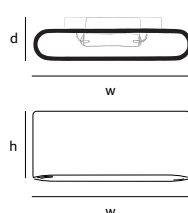

## wall lamp & wall lamp LED

SO.WA.AA

Order code	<b>SO.WA.LED.*</b>
Dimensions	
Wxdxh	<b>26x7,5x13cm</b>
Light source	
	<b>LED 6,5W up &amp; 6,5W down</b>
	<b>/ 2700K / 1300 lm</b>
Weight/Packaging	
Net. weight	<b>2,5kg (bronze: 6kg)</b>
Gross weight	<b>3kg (bronze: 6,5kg)</b>
Packaging	<b>31x22x9cm</b>
Driver	
	<b>Trailing &amp; leading edge</b>
	<b>dimnable driver</b>
Dimmer	
	<b>Dimmable, dimmer not included</b>

Order code	<b>SO.WA.*</b>
Dimensions	
Wxdxh	<b>26x7,5x13cm</b>
Light source	
	<b>1 x 120W / 240V included</b>
	<b>Max. 1 x 200W / 240V</b>
Lampholder	
	<b>R7s / 78mm halogen</b>
Weight/Packaging	
Net. weight	<b>2,5kg (bronze: 6kg)</b>
Gross weight	<b>3kg (bronze: 6,5kg)</b>
Packaging	<b>31x22x9cm</b>
Dimmer	
	<b>Dimmable, dimmer not included</b>

Order code	<b>SO.WA.60.*</b>
Dimensions	
Wxdxh	<b>60x9x13cm</b>
Light source	
	<b>2 x 120W / 240V included</b>
	<b>Max. 2 x 200W / 240V</b>
Lampholder	
	<b>R7s / 78mm halogen</b>
Weight/Packaging	
Net. weight	<b>4kg (bronze: 10,5kg)</b>
Gross weight	<b>4,5kg (bronze: 11kg)</b>
Packaging	<b>67x21x15cm</b>
Dimmer	
	<b>Dimmable, dimmer not included</b>

Packaging **107x21x15cm**

Order code

**SO.SU.140.\***

Dimensions

Wxdxh **140x7x13cm**

Standard cable length **200cm**

Light source

**3 x 120W / 240V included**