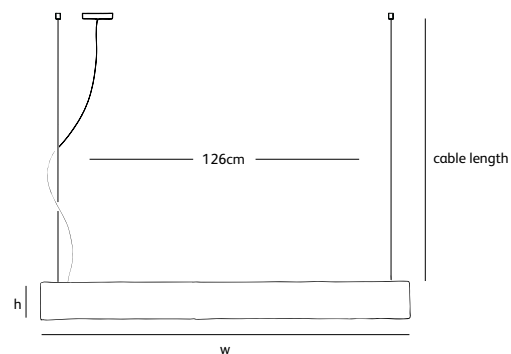

Wxdxh **60x7x13cm**

Standard cable length **200cm**

Light source

**2 x 120W / 240V included**

**Max. 2 x 200W / 240V**

Lampholder

**R7s / 118mm halogen**

Weight/Packaging

Net. weight **4kg (bronze: 10kg)**

Gross weight **5kg (bronze: 11kg)**

Packaging **67x21x15cm**

Order code

**SO.SU.100.\***

Dimensions

Wxdxh **100x7x13cm**

Standard cable length **200cm**

Packaging **107x21x15cm**

Order code

**SO.SU.140.\***

Dimensions

Wxdxh **140x7x13cm**

Standard cable length **200cm**

Light source

**3 x 120W / 240V included**

### colors & materials

**\* AA**  
aluminium  
anthracite

**\* AW**  
aluminium  
white

**\* BR**  
bronze

SO.SU.140.LED.AW

Order code	<b>SO.SU.60.LED.*</b>
Dimensions	
Wxdxh	<b>60x7x13cm</b>
Standard cable length	<b>200cm</b>
Light source	
	<b>13W LED down / 2700K / 1300 lm</b>
Weight/Packaging	
Net. weight	<b>4kg (bronze: 10kg)</b>
Gross weight	<b>5kg (bronze: 11kg)</b>
Packaging	<b>67x21x15cm</b>
Driver	
	<b>Trailing &amp; leading edge</b>