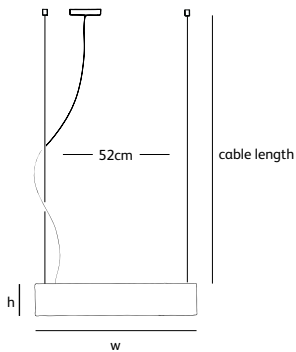

Packaging **107x21x15cm**

Order code

**SO.SU.140.\***

Dimensions

Wxdxh **140x7x13cm**

Standard cable length **200cm**

Light source

**3 x 120W / 240V included**

### colors & materials

**\* AA**  
aluminium  
anthracite

**\* AW**  
aluminium  
white

**\* BR**  
bronze

SO.SU.140.LED.AW

Order code	<b>SO.SU.60.LED.*</b>
Dimensions	
Wxdxh	<b>60x7x13cm</b>
Standard cable length	<b>200cm</b>
Light source	
	<b>13W LED down / 2700K / 1300 lm</b>
Weight/Packaging	
Net. weight	<b>4kg (bronze: 10kg)</b>
Gross weight	<b>5kg (bronze: 11kg)</b>
Packaging	<b>67x21x15cm</b>
Driver	
	<b>Trailing &amp; leading edge</b>

Order code	<b>SO.SU.100.LED.*</b>
Dimensions	
Wxdxh	<b>100x7x13cm</b>
Standard cable length	<b>200cm</b>
Light source	
	<b>18W LED down / 2700K / 1950 lm</b>
Weight/Packaging	
Net. weight	<b>7kg (bronze: 18kg)</b>
Gross weight	<b>8kg (bronze: 19kg)</b>
Packaging	<b>107x21x15cm</b>
Driver	
	<b>Trailing &amp; leading edge</b>

Order code	<b>SO.SU.140.LED.*</b>
Dimensions	
Wxdxh	<b>140x7x13cm</b>
Standard cable length	<b>200cm</b>
Light source	
	<b>18W LED down / 2700K / 1950 lm</b>
Weight/Packaging	
Net. weight	<b>9,5kg (bronze: 24kg)</b>
Gross weight	<b>10,5kg (bronze: 25kg)</b>
Packaging	<b>147x21x15cm</b>
Driver	
	<b>Trailing &amp; leading edge</b>