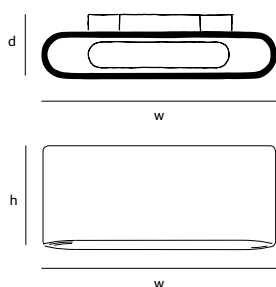

### colors & materials

**\* AA**  
aluminium  
anthracite

**\* AW**  
aluminium  
white

**\* BR**  
bronze

SO.SU.140.LED.AW

Order code	<b>SO.SU.60.LED.*</b>
Dimensions	
Wxdxh	<b>60x7x13cm</b>
Standard cable length	<b>200cm</b>
Light source	
	<b>13W LED down / 2700K / 1300 lm</b>
Weight/Packaging	
Net. weight	<b>4kg (bronze: 10kg)</b>
Gross weight	<b>5kg (bronze: 11kg)</b>
Packaging	<b>67x21x15cm</b>
Driver	
	<b>Trailing &amp; leading edge</b>

Order code	<b>SO.SU.140.LED.*</b>
Dimensions	
Wxdxh	<b>140x7x13cm</b>
Standard cable length	<b>200cm</b>
Light source	
	<b>18W LED down / 2700K / 1950 lm</b>
Weight/Packaging	
Net. weight	<b>9,5kg (bronze: 24kg)</b>
Gross weight	<b>10,5kg (bronze: 25kg)</b>
Packaging	<b>147x21x15cm</b>
Driver	
	<b>Trailing &amp; leading edge</b>

## colors & materials

\* AA  
aluminium  
anthracite

\* AW  
aluminium  
white

\* BR  
bronze

SOLO-OUTD.AA

Order code

**SOLO-OUTD.LED.\***

Dimensions

Wxdxh **26x7,5x13cm**

Lamp source

**LED: 6,5W up & 6,5W down  
/ 2700K / 1300 lm**

Weight/Packaging

Net. weight **2,5kg (bronze: 6kg)**

Gross weight **3kg (bronze: 6,5kg)**

Packaging **31x22x9cm**

Dimmer