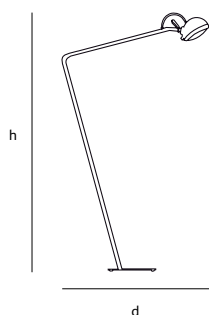

## colors & materials

\* **WH**  
white  
powder coated

\* **BL**  
black  
powder coated

SA.01.FL.BL

Order code

**SA.01.FL.\***

Dimensions

Wxdxh **26x80x145cm**

## colors & materials

**\* WH**  
white  
powder coated

**\* BL**  
black  
powder coated

SA.01.TA.WH

Order code

**SA.01.TA.\***

Dimensions

Wxdxh **20x43x45cm**