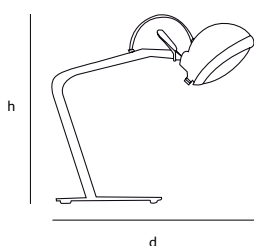

## colors & materials

**\* WH**  
white  
powder coated

**\* BL**  
black  
powder coated

SA.01.TA.WH

Order code

**SA.01.TA.\***

Dimensions

Wxdxh **20x43x45cm**