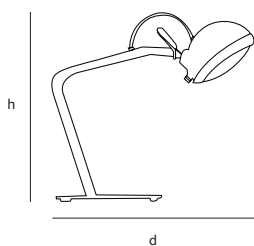

## colors & materials

\* **WH**  
white  
powder coated

\* **BL**  
black  
powder coated

SA.01.TA.WH

Order code

**SA.01.TA.\***

Dimensions

Wxdxh **20x43x45cm**