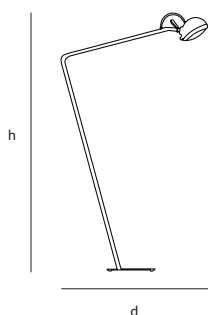

### colors & materials

\* WH  
white  
powder coated

\* BL  
black  
powder coated

SA.01.FL.BL

Order code

**SA.01.FL.\***

Dimensions

Wxdxh **26x80x145cm**

## colors & materials

\* **WH**  
white  
powder coated

\* **BL**  
black  
powder coated

SA.01.TA.WH

Order code

**SA.01.TA.\***

Dimensions

Wxdxh **20x43x45cm**