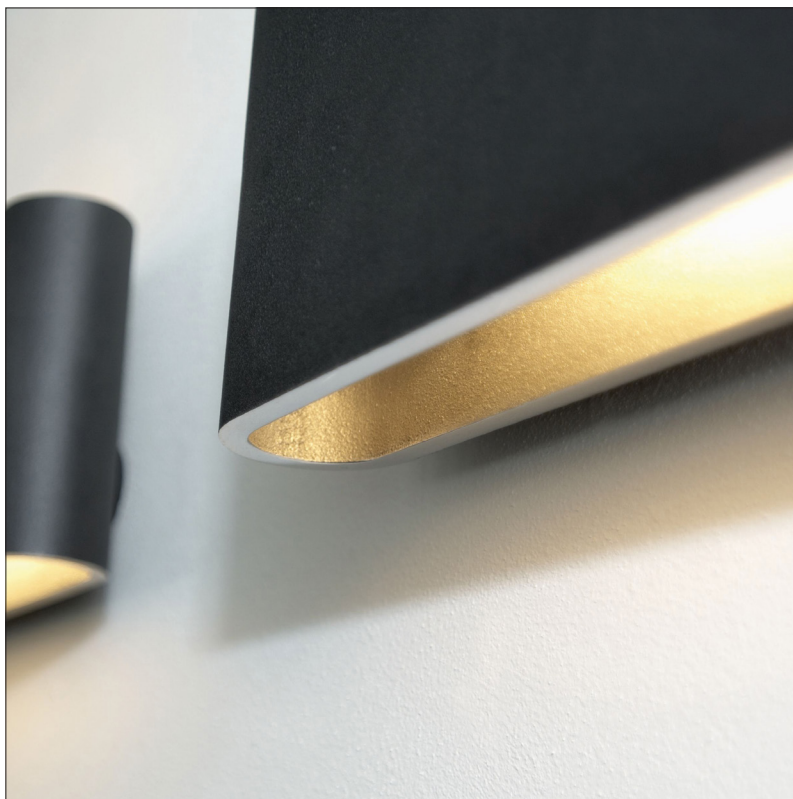

solo

wall lamp & wall lamp LED

colors & materials

* AA
aluminium
anthracite

* AW
aluminium
white

* BR
bronze

* HG/BR
high gloss
polished bronze

SO.WA.AA