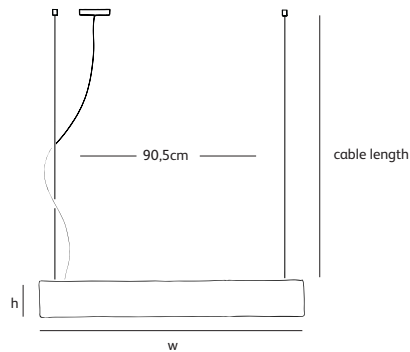

Order code	<b>SO.SU.140.*</b>
Dimensions	
Wxdxh	<b>140x7x13cm</b>
Standard cable length	<b>200cm</b>
Lightsource	
	<b>3 x 120W / 240V included</b>
	<b>Max. 3 x 200W / 240V</b>
Lampholder	
	<b>R7s / 118mm halogen</b>
Weight/Packaging	
Net. weight	<b>9,5kg (bronze: 24kg)</b>
Gross weight	<b>10,5kg (bronze: 25kg)</b>
Packaging	<b>147x21x15cm</b>

### colors & materials

\* AA  
aluminium  
anthracite

\* AW  
aluminium  
white

\* BR  
bronze

SO.SU.140.LED.AW

Order code	<b>SO.SU.60.LED.*</b>
Dimensions	
Wxdxh	<b>60x7x13cm</b>
Standard cable length	<b>200cm</b>
Lightsource	
	<b>13W LED down / 2700K / 1300 lm</b>
Weight/Packaging	
Net. weight	<b>4kg (bronze: 10kg)</b>
Gross weight	<b>5kg (bronze: 11kg)</b>
Packaging	<b>67x21x15cm</b>
Driver	
Trailing & leading edge.	
Dim to warm on request.	

Order code	<b>SO.SU.100.LED.*</b>
Dimensions	
Wxdxh	<b>100x7x13cm</b>
Standard cable length	<b>200cm</b>
Lightsource	
	<b>18W LED down / 2700K / 1950 lm</b>
Weight/Packaging	
Net. weight	<b>7kg (bronze: 18kg)</b>
Gross weight	<b>8kg (bronze: 19kg)</b>
Packaging	<b>107x21x15cm</b>
Driver	
Trailing & leading edge.	
Dim to warm on request.	

Order code	<b>SO.SU.140.LED.*</b>
Dimensions	
Wxdxh	<b>140x7x13cm</b>
Standard cable length	<b>200cm</b>
Lightsource	
	<b>18W LED down / 2700K / 1950 lm</b>
Weight/Packaging	
Net. weight	<b>9,5kg (bronze: 24kg)</b>
Gross weight	<b>10,5kg (bronze: 25kg)</b>
Packaging	<b>147x21x15cm</b>
Driver	
Trailing & leading edge.	
Dim to warm on request.	