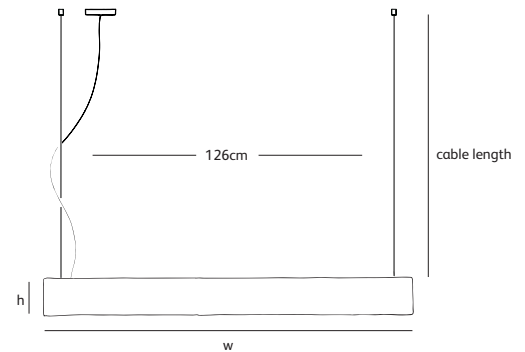

Order code	<b>SO.SU.140.*</b>
Dimensions	
Wxdxh	<b>140x7x13cm</b>
Standard cable length	<b>200cm</b>
Lightsource	
	<b>3 x 120W / 240V included</b>
	<b>Max. 3 x 200W / 240V</b>
Lampholder	
	<b>R7s / 118mm halogen</b>
Weight/Packaging	
Net. weight	<b>9,5kg (bronze: 24kg)</b>
Gross weight	<b>10,5kg (bronze: 25kg)</b>
Packaging	<b>147x21x15cm</b>

### colors & materials

\* AA  
aluminium  
anthracite

\* AW  
aluminium  
white

\* BR  
bronze

SO.SU.140.LED.AW

Order code	<b>SO.SU.60.LED.*</b>
Dimensions	
Wxdxh	<b>60x7x13cm</b>
Standard cable length	<b>200cm</b>
Lightsource	
	<b>13W LED down / 2700K / 1300 lm</b>
Weight/Packaging	
Net. weight	<b>4kg (bronze: 10kg)</b>
Gross weight	<b>5kg (bronze: 11kg)</b>
Packaging	<b>67x21x15cm</b>
Driver	
Trailing & leading edge.	
Dim to warm on request.	

Order code	<b>SO.SU.100.LED.*</b>
Dimensions	
Wxdxh	<b>100x7x13cm</b>
Standard cable length	<b>200cm</b>
Lightsource	
	<b>18W LED down / 2700K / 1950 lm</b>
Weight/Packaging	
Net. weight	<b>7kg (bronze: 18kg)</b>
Gross weight	<b>8kg (bronze: 19kg)</b>
Packaging	<b>107x21x15cm</b>
Driver	
Trailing & leading edge.	
Dim to warm on request.	

Order code	<b>SO.SU.140.LED.*</b>
Dimensions	
Wxdxh	<b>140x7x13cm</b>
Standard cable length	<b>200cm</b>
Lightsource	
	<b>18W LED down / 2700K / 1950 lm</b>
Weight/Packaging	
Net. weight	<b>9,5kg (bronze: 24kg)</b>
Gross weight	<b>10,5kg (bronze: 25kg)</b>
Packaging	<b>147x21x15cm</b>
Driver	
Trailing & leading edge.	
Dim to warm on request.	