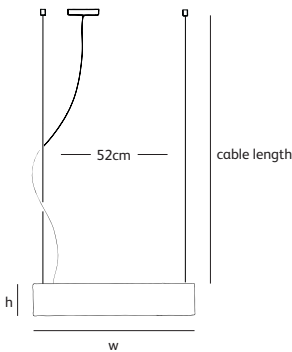

Wxdxh **30,5x16x5,5cm**

Lightsource

**1 x 120W / 240V included**

**Max. 1 x 200W / 240V**

Lampholder

**R7s / 118mm**

Weight/Packaging

Net. weight **2,5kg**

### colors & materials

\* AA  
aluminium  
anthracite

\* AW  
aluminium  
white

\* BR  
bronze

SO.SU.60.AW & SO.SU.100.AW

Order code	<b>SO.SU.60.*</b>
Dimensions	
Wxdxh	<b>60x7x13cm</b>
Standard cable length	<b>200cm</b>
Lightsource	
	<b>2 x 120W / 240V included</b>
	<b>Max. 2 x 200W / 240V</b>
Lampholder	
	<b>R7s / 118mm halogen</b>
Weight/Packaging	
Net. weight	<b>4kg (bronze: 10kg)</b>
Gross weight	<b>5kg (bronze: 11kg)</b>
Packaging	<b>67x21x15cm</b>

Order code	<b>SO.SU.100.*</b>
Dimensions	
Wxdxh	<b>100x7x13cm</b>
Standard cable length	<b>200cm</b>
Lightsource	
	<b>3 x 120W / 240V included</b>
	<b>Max. 3 x 200W / 240V</b>
Lampholder	
	<b>R7s / 118mm halogen</b>
Weight/Packaging	
Net. weight	<b>7kg (bronze: 18kg)</b>
Gross weight	<b>8kg (bronze: 19kg)</b>
Packaging	<b>107x21x15cm</b>

Order code	<b>SO.SU.140.*</b>
Dimensions	
Wxdxh	<b>140x7x13cm</b>
Standard cable length	<b>200cm</b>
Lightsource	
	<b>3 x 120W / 240V included</b>
	<b>Max. 3 x 200W / 240V</b>
Lampholder	
	<b>R7s / 118mm halogen</b>
Weight/Packaging	
Net. weight	<b>9,5kg (bronze: 24kg)</b>
Gross weight	<b>10,5kg (bronze: 25kg)</b>
Packaging	<b>147x21x15cm</b>