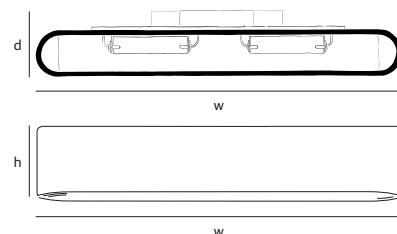

### colors & materials

\* AA  
aluminium  
anthracite

\* AW  
aluminium  
white

\* BR  
bronze

\* HG/BR  
high gloss  
polished bronze

SO.WA.AA

Order code	<b>SO.WA.LED.*</b>
Dimensions	
Wxdxh	<b>26x7,5x13cm</b>
Lightsource	
LED: 6,5W up & 6,5W down	
/ 2700K / 1300 lm	
Weight/Packaging	
Net. weight	<b>2,5kg</b>
	<b>(bronze: 6kg)</b>
Gross weight	<b>3kg</b>
	<b>(bronze: 6,5 kg)</b>
Packaging	<b>31x22x9cm</b>
Driver	
Trailing & leading edge	
dimnable driver	
Dimmer not included, dim to warm	
on request	

Order code	<b>SO.WA.*</b>
Dimensions	
Wxdxh	<b>26x7,5x13cm</b>
Lightsource	
1 x 120W / 240V included	
Max. 1 x 200W / 240V	
Lampholder	
R7s / 78mm halogen	
Weight/Packaging	
Net. weight	<b>2,5kg</b>
	<b>(bronze: 6kg)</b>
Gross weight	<b>3kg</b>
	<b>(bronze: 6,5kg)</b>
Packaging	<b>31x22x9cm</b>
Dimmer	
Dimmable, dimmer not included	

Order code	<b>SO.WA.60.*</b>
Dimensions	
Wxdxh	<b>60x9x13cm</b>
Lightsource	
2 x 120W / 240V included	
Max. 2 x 200W / 240V	
Lampholder	
R7s / 78mm halogen	
Weight/Packaging	
Net. weight	<b>4kg</b>
	<b>(bronze: 10,5kg)</b>
Gross weight	<b>4,5kg</b>
	<b>(bronze: 11kg)</b>
Packaging	<b>67x21x15cm</b>
Dimmer	
Dimmable, dimmer not included	