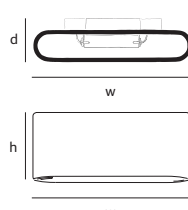

### colors & materials

\* AA  
aluminium  
anthracite

\* AW  
aluminium  
white

\* BR  
bronze

\* HG/BR  
high gloss  
polished bronze

SO.WA.AA

Order code	<b>SO.WA.LED.*</b>
Dimensions	
Wxdxh	<b>26x7,5x13cm</b>
Lightsource	
LED: 6,5W up & 6,5W down	
/ 2700K / 1300 lm	
Weight/Packaging	
Net. weight	<b>2,5kg</b>
	<b>(bronze: 6kg)</b>
Gross weight	<b>3kg</b>
	<b>(bronze: 6,5 kg)</b>
Packaging	<b>31x22x9cm</b>
Driver	
Trailing & leading edge	
dimnable driver	
Dimmer not included, dim to warm	
on request	

Order code	<b>SO.WA.*</b>
Dimensions	
Wxdxh	<b>26x7,5x13cm</b>
Lightsource	
1 x 120W / 240V included	
Max. 1 x 200W / 240V	
Lampholder	
R7s / 78mm halogen	
Weight/Packaging	
Net. weight	<b>2,5kg</b>
	<b>(bronze: 6kg)</b>
Gross weight	<b>3kg</b>
	<b>(bronze: 6,5kg)</b>
Packaging	<b>31x22x9cm</b>
Dimmer	
Dimmable, dimmer not included	

Order code	<b>SO.WA.60.*</b>
Dimensions	
Wxdxh	<b>60x9x13cm</b>
Lightsource	
2 x 120W / 240V included	
Max. 2 x 200W / 240V	
Lampholder	
R7s / 78mm halogen	
Weight/Packaging	
Net. weight	<b>4kg</b>
	<b>(bronze: 10,5kg)</b>
Gross weight	<b>4,5kg</b>
	<b>(bronze: 11kg)</b>
Packaging	<b>67x21x15cm</b>
Dimmer	
Dimmable, dimmer not included	