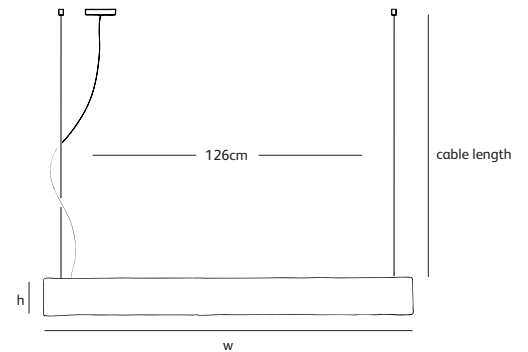

### colors & materials

\* AA  
aluminium  
anthracite

\* AW  
aluminium  
white

\* BR  
bronze

SO.SU.60.AW & SO.SU.100.AW

Order code	<b>SO.SU.60.*</b>
Dimensions	
Wxdxh	<b>60x7x13cm</b>
Standard cable length	<b>200cm</b>
Lightsource	
	<b>2 x 120W / 240V included</b>
	<b>Max. 2 x 200W / 240V</b>
Lampholder	
	<b>R7s / 118mm halogen</b>
Weight/Packaging	
Net. weight	<b>4kg (bronze: 10kg)</b>
Gross weight	<b>5kg (bronze: 11kg)</b>
Packaging	<b>67x21x15cm</b>

Order code	<b>SO.SU.100.*</b>
Dimensions	
Wxdxh	<b>100x7x13cm</b>
Standard cable length	<b>200cm</b>
Lightsource	
	<b>3 x 120W / 240V included</b>
	<b>Max. 3 x 200W / 240V</b>
Lampholder	
	<b>R7s / 118mm halogen</b>
Weight/Packaging	
Net. weight	<b>7kg (bronze: 18kg)</b>
Gross weight	<b>8kg (bronze: 19kg)</b>
Packaging	<b>107x21x15cm</b>

Order code	<b>SO.SU.140.*</b>
Dimensions	
Wxdxh	<b>140x7x13cm</b>
Standard cable length	<b>200cm</b>
Lightsource	
	<b>3 x 120W / 240V included</b>
	<b>Max. 3 x 200W / 240V</b>
Lampholder	
	<b>R7s / 118mm halogen</b>
Weight/Packaging	
Net. weight	<b>9,5kg (bronze: 24kg)</b>
Gross weight	<b>10,5kg (bronze: 25kg)</b>
Packaging	<b>147x21x15cm</b>

Order code	<b>SO.SU.140.LED.*</b>
Dimensions	
Wxdxh	<b>140x7x13cm</b>
Standard cable length	<b>200cm</b>
Lightsource	
	<b>18W LED down / 2700K / 1950 lm</b>
Weight/Packaging	
Net. weight	<b>9,5kg (bronze: 24kg)</b>
Gross weight	<b>10,5kg (bronze: 25kg)</b>
Packaging	<b>147x21x15cm</b>
Driver	
Trailing & leading edge.	
Dim to warm on request.	