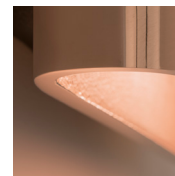

* HG/BR
high gloss
polished bronze

SO.WA.AA