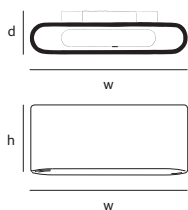

### colors & materials

\* AA  
aluminium  
anthracite

\* AW  
aluminium  
white

\* BR  
bronze

\* HG/BR  
high gloss  
polished bronze

SO.WA.AA

Order code	<b>SO.WA.LED.*</b>
Dimensions	
Wxdxh	<b>26x7,5x13cm</b>
Lightsource	
LED: 6,5W up & 6,5W down	
/ 2700K / 1300 lm	
Weight/Packaging	
Net. weight	<b>2,5kg</b>
	<b>(bronze: 6kg)</b>
Gross weight	<b>3kg</b>
	<b>(bronze: 6,5 kg)</b>
Packaging	<b>31x22x9cm</b>
Driver	
Trailing & leading edge	
dimnable driver	
Dimmer not included, dim to warm	
on request	

Order code	<b>SO.WA.*</b>
Dimensions	
Wxdxh	<b>26x7,5x13cm</b>
Lightsource	
1 x 120W / 240V included	
Max. 1 x 200W / 240V	
Lampholder	
R7s / 78mm halogen	
Weight/Packaging	
Net. weight	<b>2,5kg</b>
	<b>(bronze: 6kg)</b>
Gross weight	<b>3kg</b>
	<b>(bronze: 6,5kg)</b>
Packaging	<b>31x22x9cm</b>
Dimmer	
Dimmable, dimmer not included	

Order code	<b>SO.WA.60.*</b>
Dimensions	
Wxdxh	<b>60x9x13cm</b>
Lightsource	
2 x 120W / 240V included	
Max. 2 x 200W / 240V	
Lampholder	
R7s / 78mm halogen	
Weight/Packaging	
Net. weight	<b>4kg</b>
	<b>(bronze: 10,5kg)</b>
Gross weight	<b>4,5kg</b>
	<b>(bronze: 11kg)</b>
Packaging	<b>67x21x15cm</b>
Dimmer	
Dimmable, dimmer not included	