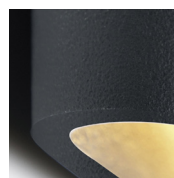

colors & materials

* AA
aluminium
anthracite