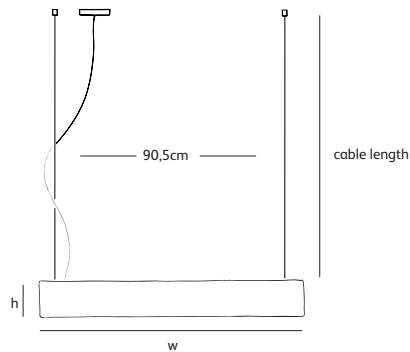

Wxdxh **30,5x16x5,5cm**

Lightsource

**1 x 120W / 240V included**

**Max. 1 x 200W / 240V**

Lampholder

**R7s / 118mm**

Weight/Packaging

Net. weight **2,5kg**

### colors & materials

\* AA  
aluminium  
anthracite

\* AW  
aluminium  
white

\* BR  
bronze

SO.SU.60.AW & SO.SU.100.AW

Order code	<b>SO.SU.60.*</b>
Dimensions	
Wxdxh	<b>60x7x13cm</b>
Standard cable length	<b>200cm</b>
Lightsource	
	<b>2 x 120W / 240V included</b>
	<b>Max. 2 x 200W / 240V</b>
Lampholder	
	<b>R7s / 118mm halogen</b>
Weight/Packaging	
Net. weight	<b>4kg (bronze: 10kg)</b>
Gross weight	<b>5kg (bronze: 11kg)</b>
Packaging	<b>67x21x15cm</b>

Order code	<b>SO.SU.100.*</b>
Dimensions	
Wxdxh	<b>100x7x13cm</b>
Standard cable length	<b>200cm</b>
Lightsource	
	<b>3 x 120W / 240V included</b>
	<b>Max. 3 x 200W / 240V</b>
Lampholder	
	<b>R7s / 118mm halogen</b>
Weight/Packaging	
Net. weight	<b>7kg (bronze: 18kg)</b>
Gross weight	<b>8kg (bronze: 19kg)</b>
Packaging	<b>107x21x15cm</b>

Order code	<b>SO.SU.140.*</b>
Dimensions	
Wxdxh	<b>140x7x13cm</b>
Standard cable length	<b>200cm</b>
Lightsource	
	<b>3 x 120W / 240V included</b>
	<b>Max. 3 x 200W / 240V</b>
Lampholder	
	<b>R7s / 118mm halogen</b>
Weight/Packaging	
Net. weight	<b>9,5kg (bronze: 24kg)</b>
Gross weight	<b>10,5kg (bronze: 25kg)</b>
Packaging	<b>147x21x15cm</b>