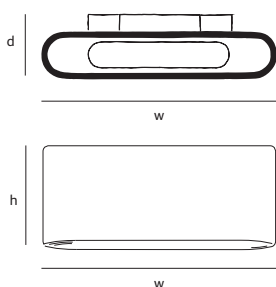

Order code	<b>SO.SU.100.LED.*</b>
Dimensions	
Wxdxh	<b>100x7x13cm</b>
Standard cable length	<b>200cm</b>
Lightsource	
	<b>18W LED down / 2700K / 1950 lm</b>
Weight/Packaging	
Net. weight	<b>7kg (bronze: 18kg)</b>
Gross weight	<b>8kg (bronze: 19kg)</b>
Packaging	<b>107x21x15cm</b>
Driver	
Trailing & leading edge.	
Dim to warm on request.	

Order code	<b>SO.SU.140.LED.*</b>
Dimensions	
Wxdxh	<b>140x7x13cm</b>
Standard cable length	<b>200cm</b>
Lightsource	
	<b>18W LED down / 2700K / 1950 lm</b>
Weight/Packaging	
Net. weight	<b>9,5kg (bronze: 24kg)</b>
Gross weight	<b>10,5kg (bronze: 25kg)</b>
Packaging	<b>147x21x15cm</b>
Driver	
Trailing & leading edge.	
Dim to warm on request.	

## colors & materials

\* AA  
aluminium  
anthracite

\* AW  
aluminium  
white

\* BR  
bronze

SOLO-OUTD.AA

Order code

**SOLO-OUTD.LED.\***

Dimensions

Wxdxh **26x7,5x13cm**

Lampsource

**LED: 6,5W up & 6,5W down  
/ 2700K / 1300 lm**

Weight/Packaging

Net. weight **2,5kg  
(bronze: 6kg)**

Gross weight **3kg  
(bronze: 6,5kg)**

Packaging **31x22x9cm**

Dimmer