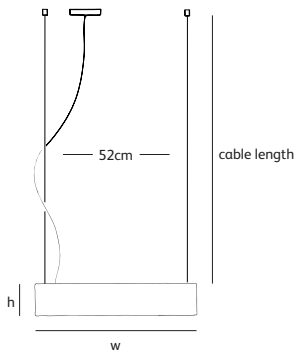

Order code	<b>SO.SU.140.*</b>
Dimensions	
Wxdxh	<b>140x7x13cm</b>
Standard cable length	<b>200cm</b>
Lightsource	
	<b>3 x 120W / 240V included</b>
	<b>Max. 3 x 200W / 240V</b>
Lampholder	
	<b>R7s / 118mm halogen</b>
Weight/Packaging	
Net. weight	<b>9,5kg (bronze: 24kg)</b>
Gross weight	<b>10,5kg (bronze: 25kg)</b>
Packaging	<b>147x21x15cm</b>

### colors & materials

\* AA  
aluminium  
anthracite

\* AW  
aluminium  
white

\* BR  
bronze

SO.SU.140.LED.AW

Order code	<b>SO.SU.60.LED.*</b>
Dimensions	
Wxdxh	<b>60x7x13cm</b>
Standard cable length	<b>200cm</b>
Lightsource	
	<b>13W LED down / 2700K / 1300 lm</b>
Weight/Packaging	
Net. weight	<b>4kg (bronze: 10kg)</b>
Gross weight	<b>5kg (bronze: 11kg)</b>
Packaging	<b>67x21x15cm</b>
Driver	
Trailing & leading edge.	
Dim to warm on request.	

Order code	<b>SO.SU.100.LED.*</b>
Dimensions	
Wxdxh	<b>100x7x13cm</b>
Standard cable length	<b>200cm</b>
Lightsource	
	<b>18W LED down / 2700K / 1950 lm</b>
Weight/Packaging	
Net. weight	<b>7kg (bronze: 18kg)</b>
Gross weight	<b>8kg (bronze: 19kg)</b>
Packaging	<b>107x21x15cm</b>
Driver	
Trailing & leading edge.	
Dim to warm on request.	

Order code	<b>SO.SU.140.LED.*</b>
Dimensions	
Wxdxh	<b>140x7x13cm</b>
Standard cable length	<b>200cm</b>
Lightsource	
	<b>18W LED down / 2700K / 1950 lm</b>
Weight/Packaging	
Net. weight	<b>9,5kg (bronze: 24kg)</b>
Gross weight	<b>10,5kg (bronze: 25kg)</b>
Packaging	<b>147x21x15cm</b>
Driver	
Trailing & leading edge.	
Dim to warm on request.	