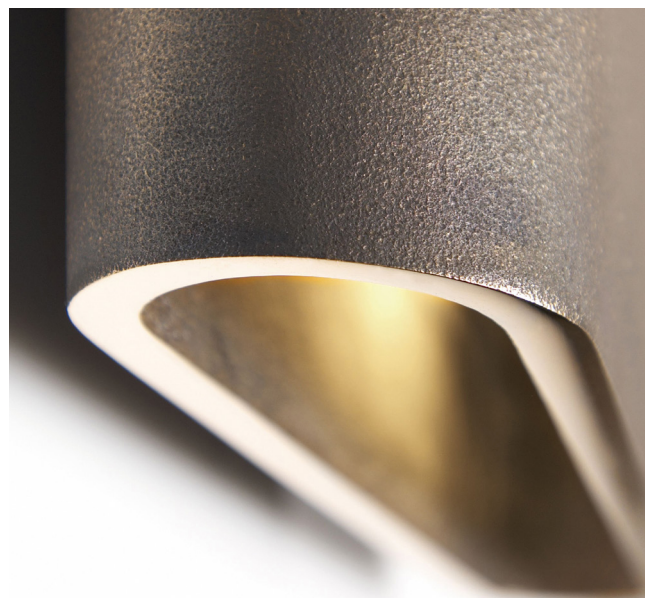

## solo

With its minimalist design, Solo does not outspokenly call attention to itself, but in all its purity it has a quiet presence. Each luminaire is cast and polished by hand, which makes each one unique. The sand-like texture gives the lamp a warm, natural appearance and the halogen reflector provides a pleasant, diffuse light. An interesting snippet of information is that the collection is an ode to Solo, Jacco Maris's dog. His personal paw print on the back is silent witness to this.