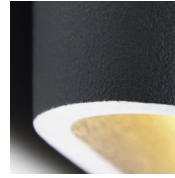

colors & materials

* AA
aluminium
anthracite