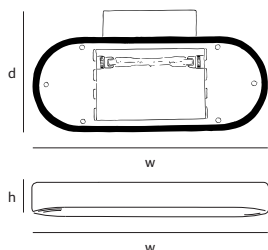

Order code

SOLO-UPLIGHTER.*

Dimensions

Wxdxh **30,5x16x5,5cm**

Lightsource

1 x 120W / 240V included

Max. 1 x 200W / 240V

Lampholder

R7s / 118mm

Weight/Packaging

Net. weight **2,5kg**

(bronze: 6kg)

Gross weight **3kg**

(bronze: 6,5kg)

Packaging **31x22x9cm**

Dimmer

Dimmable, dimmer not included

IP 20