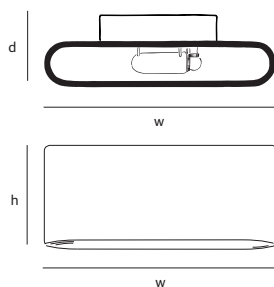

Order code	<b>SO.SU.100.LED.*</b>
Dimensions	
Wxdxh	<b>100x7x13cm</b>
Standard cable length	<b>200cm</b>
Lightsource	
	<b>18W LED down / 2700K / 1950 lm</b>
Weight/Packaging	
Net. weight	<b>7kg (bronze: 18kg)</b>
Gross weight	<b>8kg (bronze: 19kg)</b>
Packaging	<b>107x21x15cm</b>
Driver	
Trailing & leading edge.	
Dim to warm on request.	

Order code	<b>SO.SU.140.LED.*</b>
Dimensions	
Wxdxh	<b>140x7x13cm</b>
Standard cable length	<b>200cm</b>
Lightsource	
	<b>18W LED down / 2700K / 1950 lm</b>
Weight/Packaging	
Net. weight	<b>9,5kg (bronze: 24kg)</b>
Gross weight	<b>10,5kg (bronze: 25kg)</b>
Packaging	<b>147x21x15cm</b>
Driver	
Trailing & leading edge.	
Dim to warm on request.	

## colors & materials

\* AA  
aluminium  
anthracite

\* AW  
aluminium  
white

\* BR  
bronze

SOLO-OUTD.AA

Order code

**SOLO-OUTD.LED.\***

Dimensions

Wxdxh **26x7,5x13cm**

Lampsource

**LED: 6,5W up & 6,5W down  
/ 2700K / 1300 lm**

Weight/Packaging

Net. weight **2,5kg  
(bronze: 6kg)**

Gross weight **3kg  
(bronze: 6,5kg)**

Packaging **31x22x9cm**

Dimmer